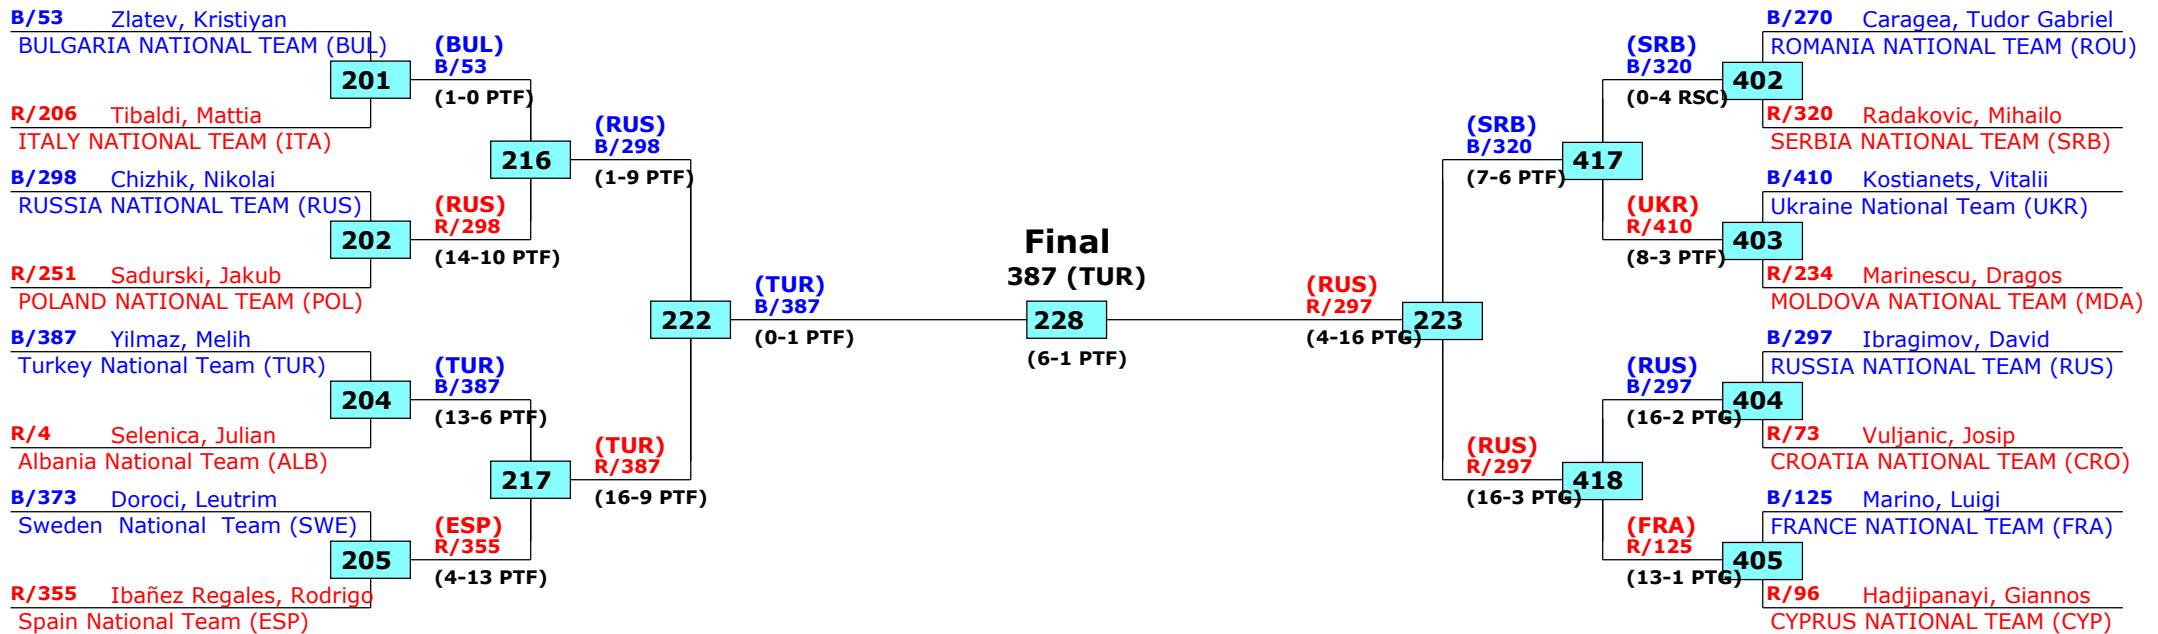

# European Taekwondo Championships Cadets 2016

Bucharest, Romania

Tournament date: 08.09.2016 upto 11.09.2016

Cadets Male A +65 (Heavy)

Active competitors: 16

Competition date: 11.09.2016

Result legend: (PUN) Punishment  
 (WDR) Withdrawal (SDP) Sudden death  
 (DSQ) Disqualified (PTG) Points win (gap)  
 (RSC) Ref. stop contest (PTF) Points win (normal)  
 (SUP) Superiority

### Prize winners:

- 1 Yilmaz, Melih, TUR (387)**
- 2 Ibragimov, David, RUS (297)**
- 3 Radakovic, Mihailo, SRB (320)**
- 3 Chizhik, Nikolai, RUS (298)**

1st rnd

QF

SF

Final

SF

QF