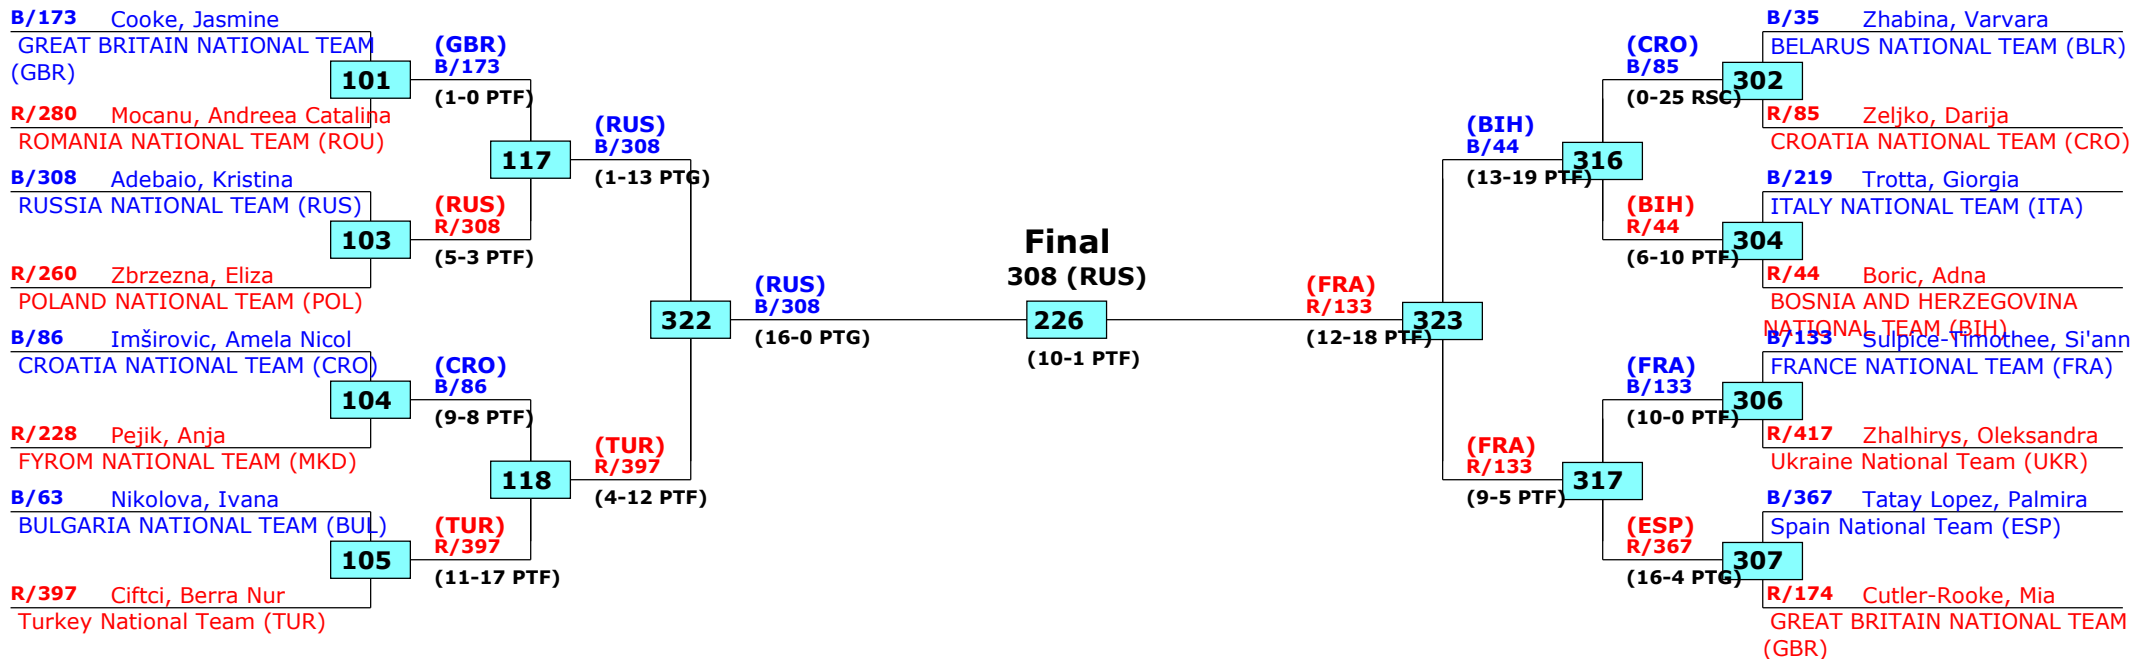

## Cadets Female A -59 (Light heavy)

Active competitors: 19

Competition date: 11.09.2016

# European Taekwondo Championships Cadets 2016

Bucharest, Romania

Tournament date: 08.09.2016 upto 11.09.2016

Cadets Female A +59 (Heavy)

Active competitors: 16

Competition date: 11.09.2016

Result legend: (PUN) Punishment  
(WDR) Withdrawal (SDP) Sudden death  
(DSQ) Disqualified (PTG) Points win (gap)  
(RSC) Ref. stop contest (PTF) Points win (normal)  
(SUP) Superiority

### Prize winners:

- 1 Adebai, Kristina, RUS (308)**
- 2 Sulpice-Timothee, Si'ann, FRA (133)**
- 3 Boric, Adna, BIH (44)**
- 3 Ciftci, Berra Nur, TUR (397)**

1st rnd

QF

SF

Final

SF

QF