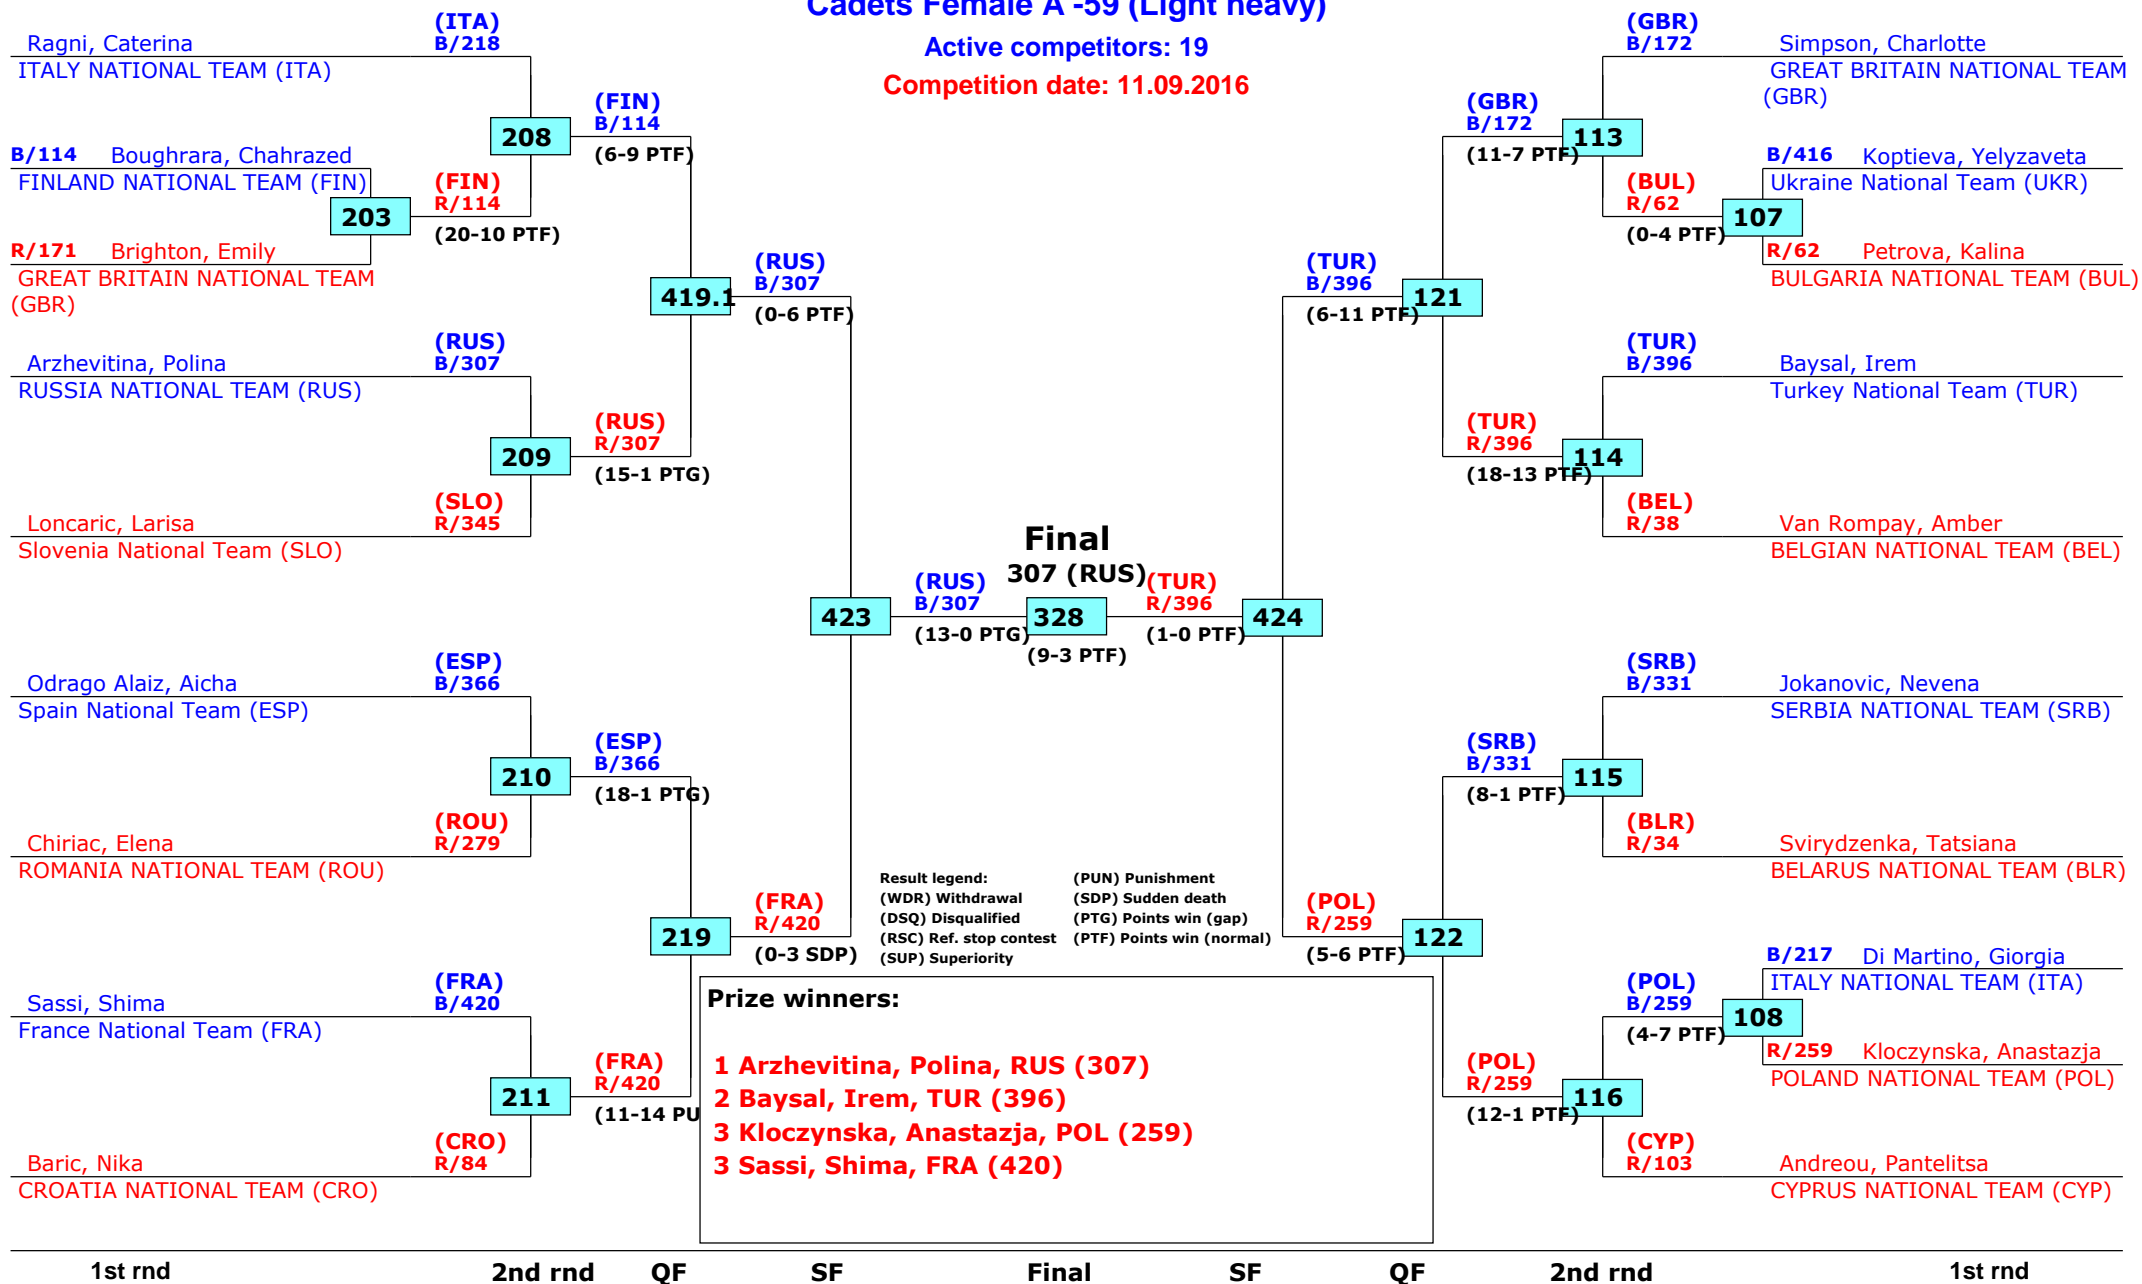

# European Taekwondo Championships Cadets 2016

Bucharest, Romania

Tournament date: 08.09.2016 upto 11.09.2016

## Cadets Female A -59 (Light heavy)

Active competitors: 19

Competition date: 11.09.2016