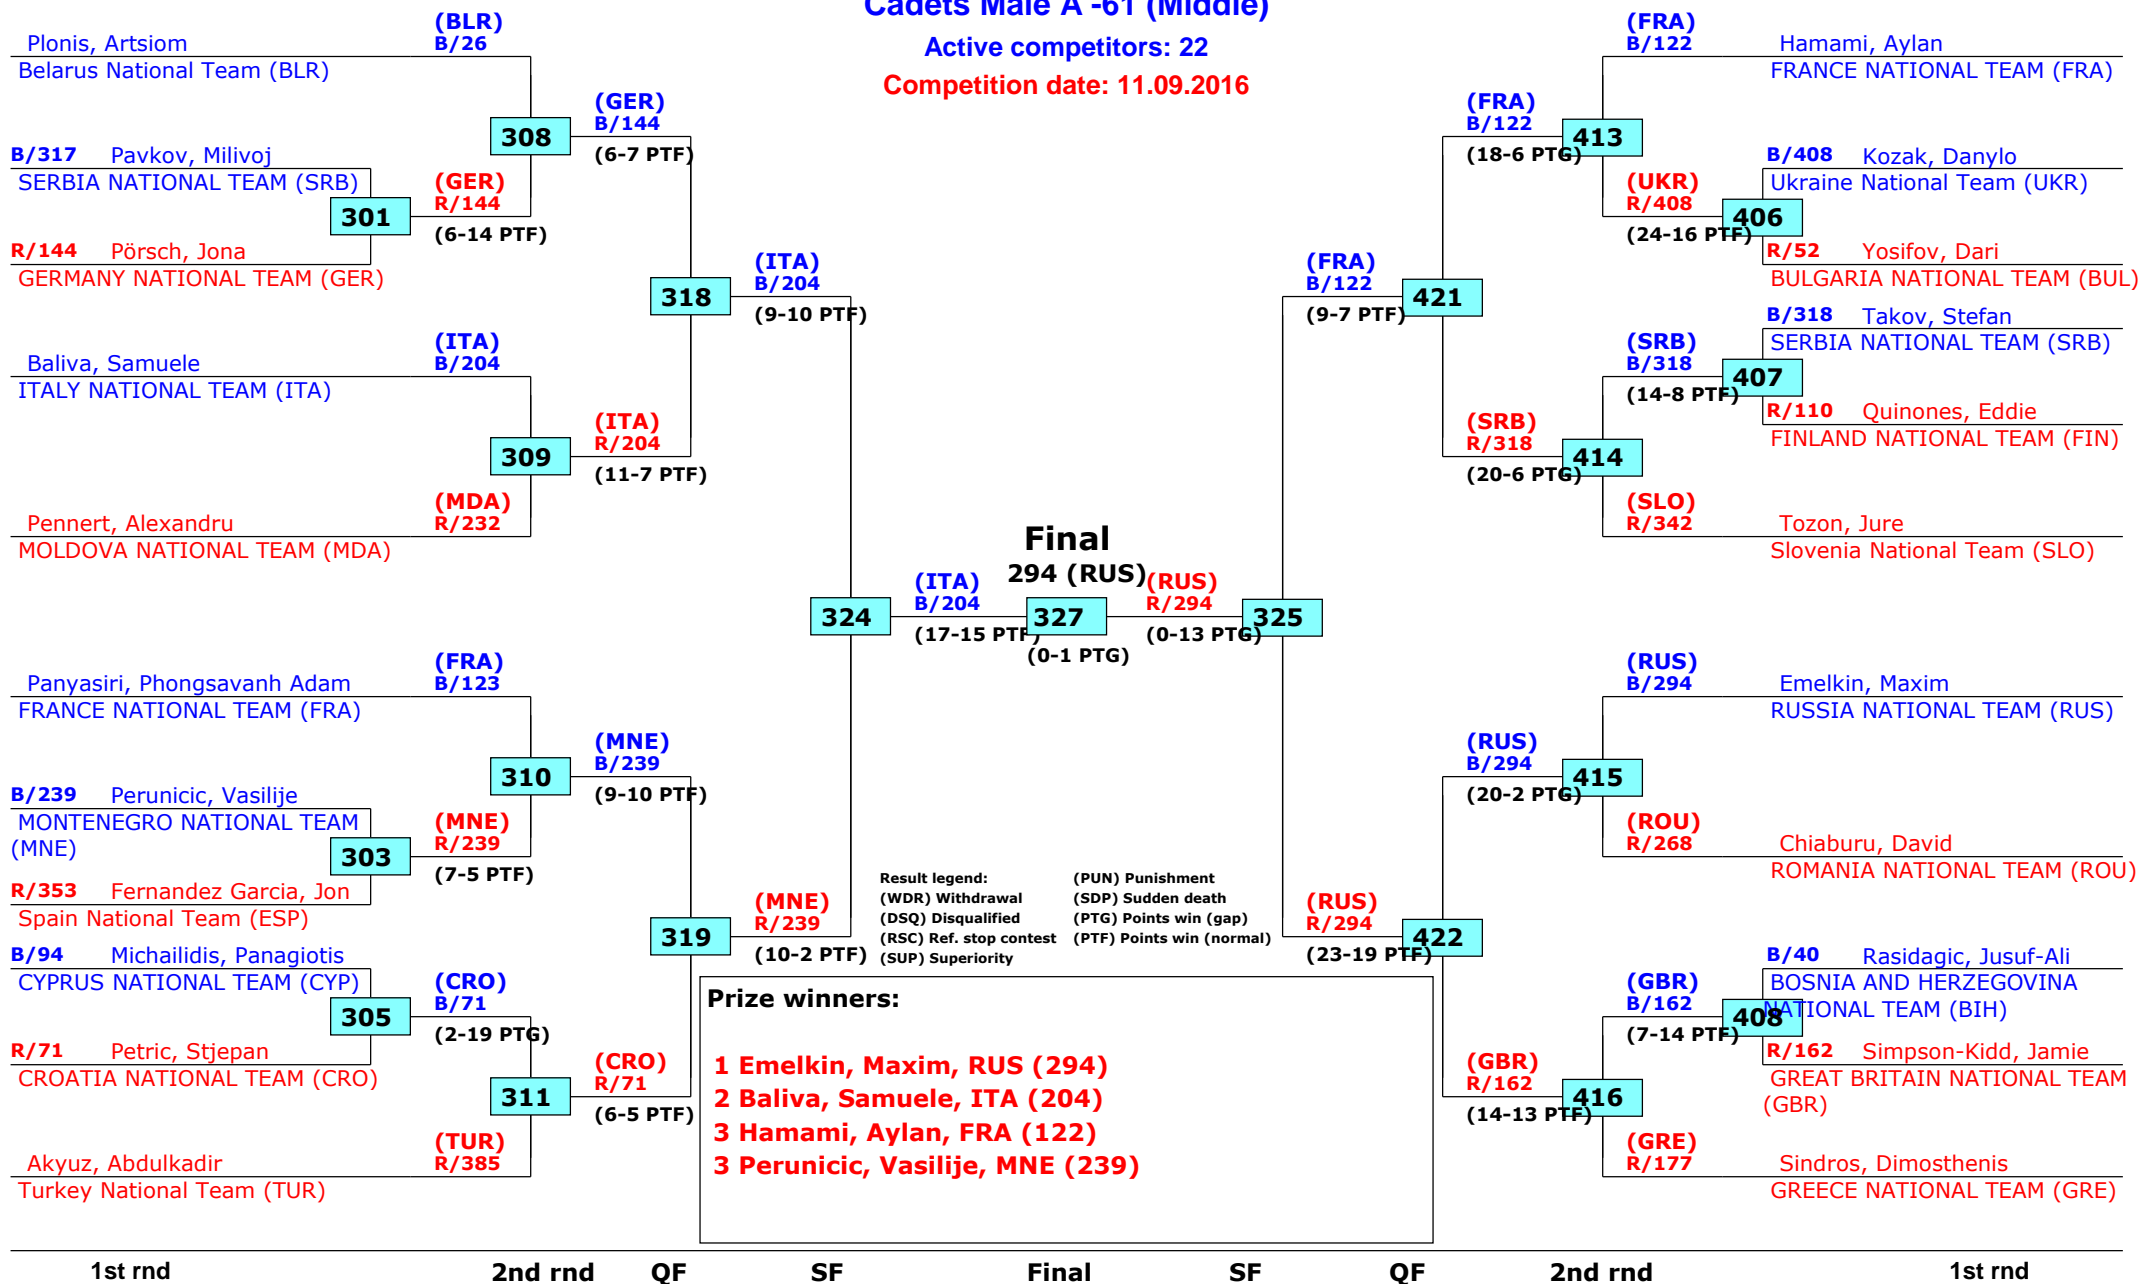

European Taekwondo Championships Cadets 2016

Bucharest, Romania

Tournament date: 08.09.2016 upto 11.09.2016

Cadets Male A -61 (Middle)

Active competitors: 22

Competition date: 11.09.2016