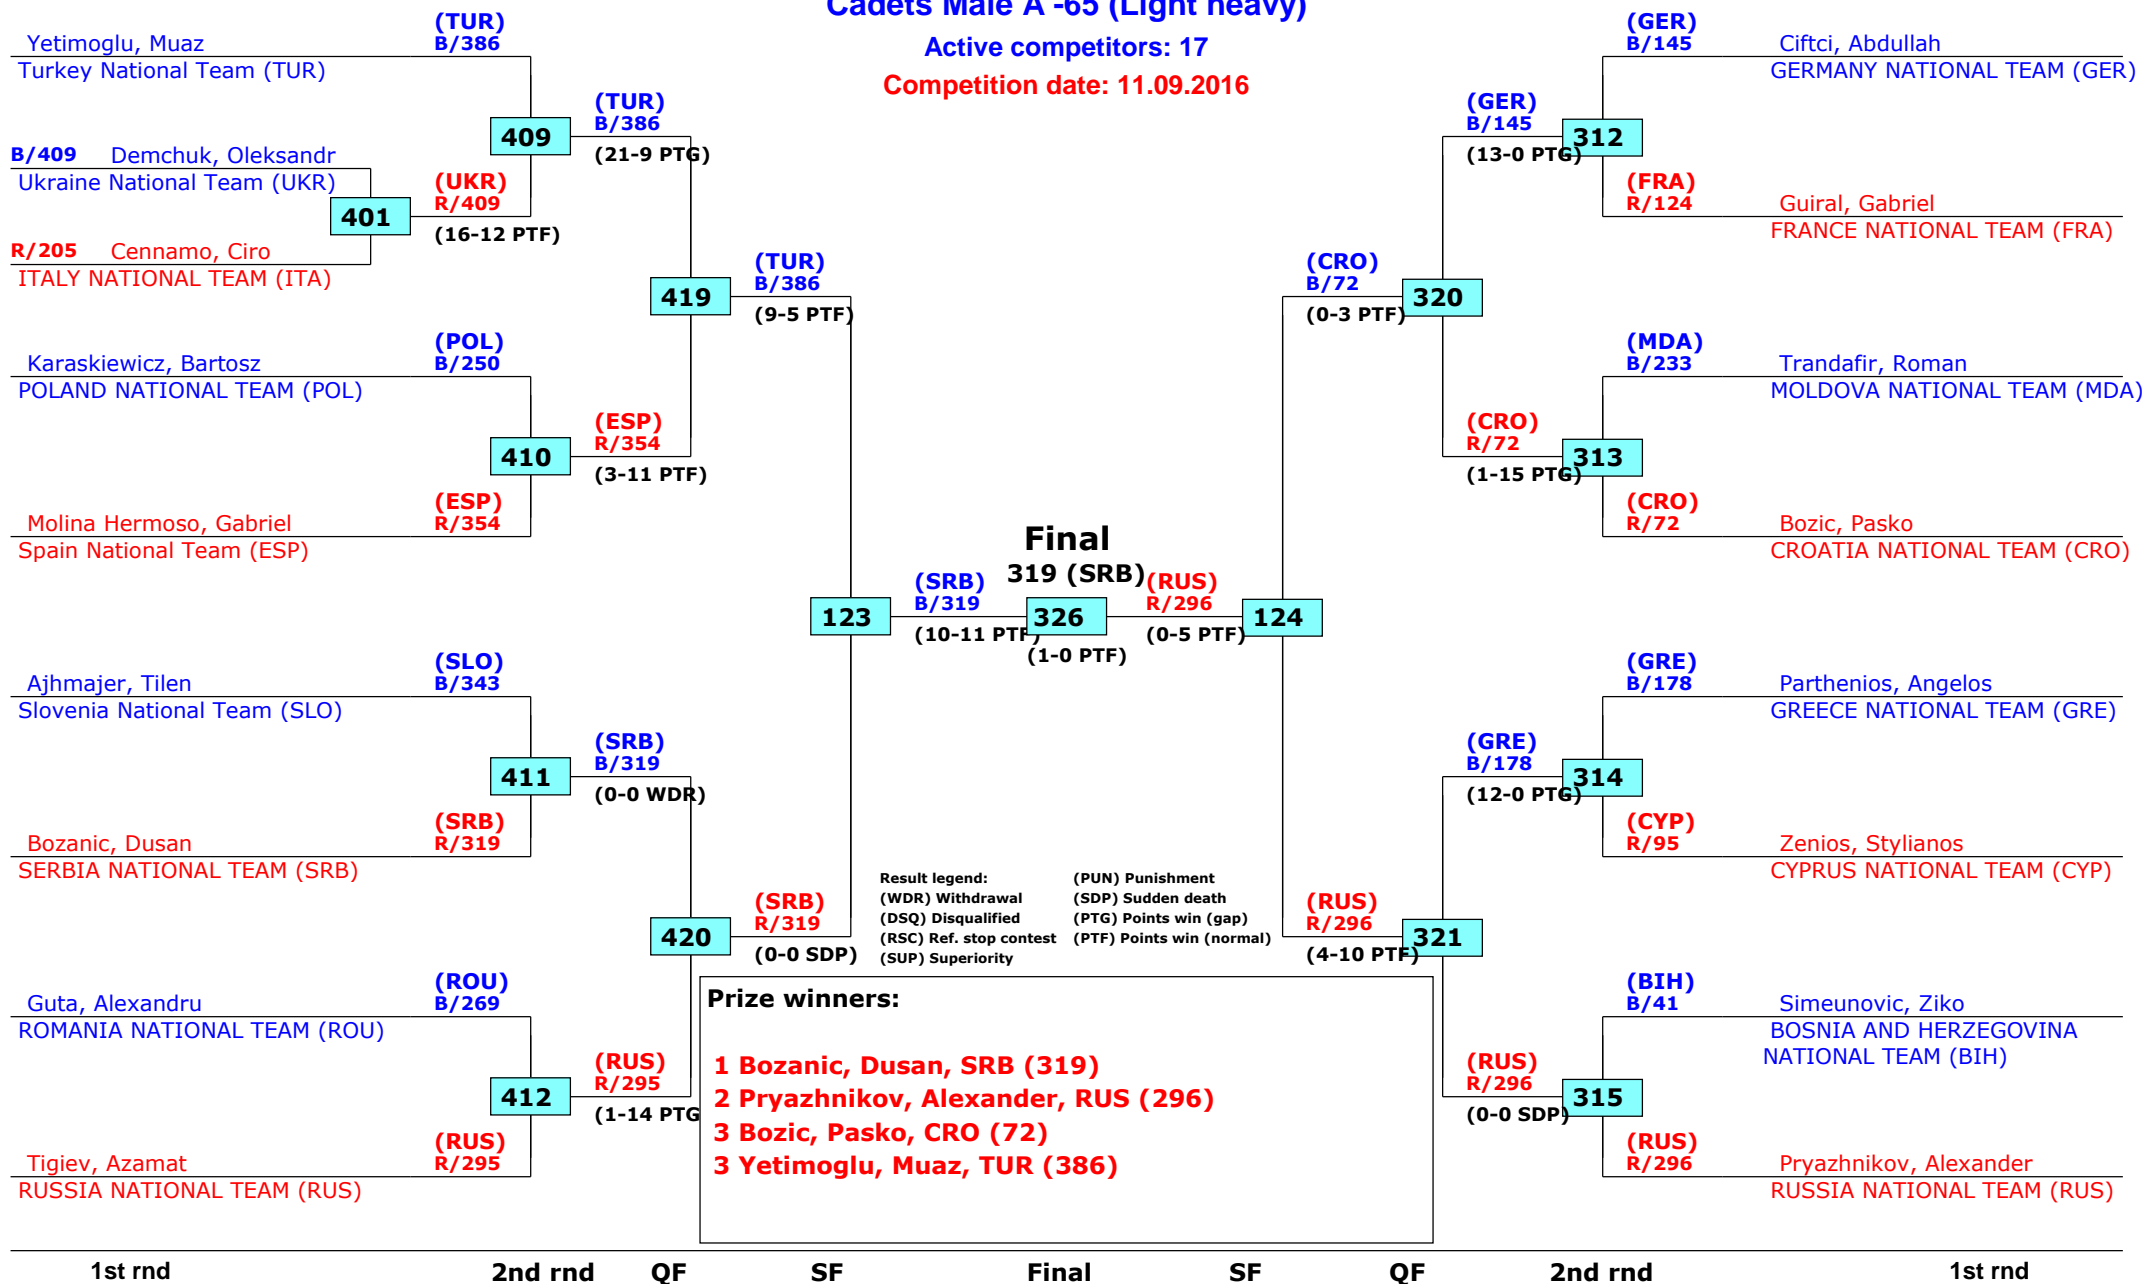

European Taekwondo Championships Cadets 2016

Bucharest, Romania

Tournament date: 08.09.2016 upto 11.09.2016

Cadets Male A -65 (Light heavy)

Active competitors: 17

Competition date: 11.09.2016