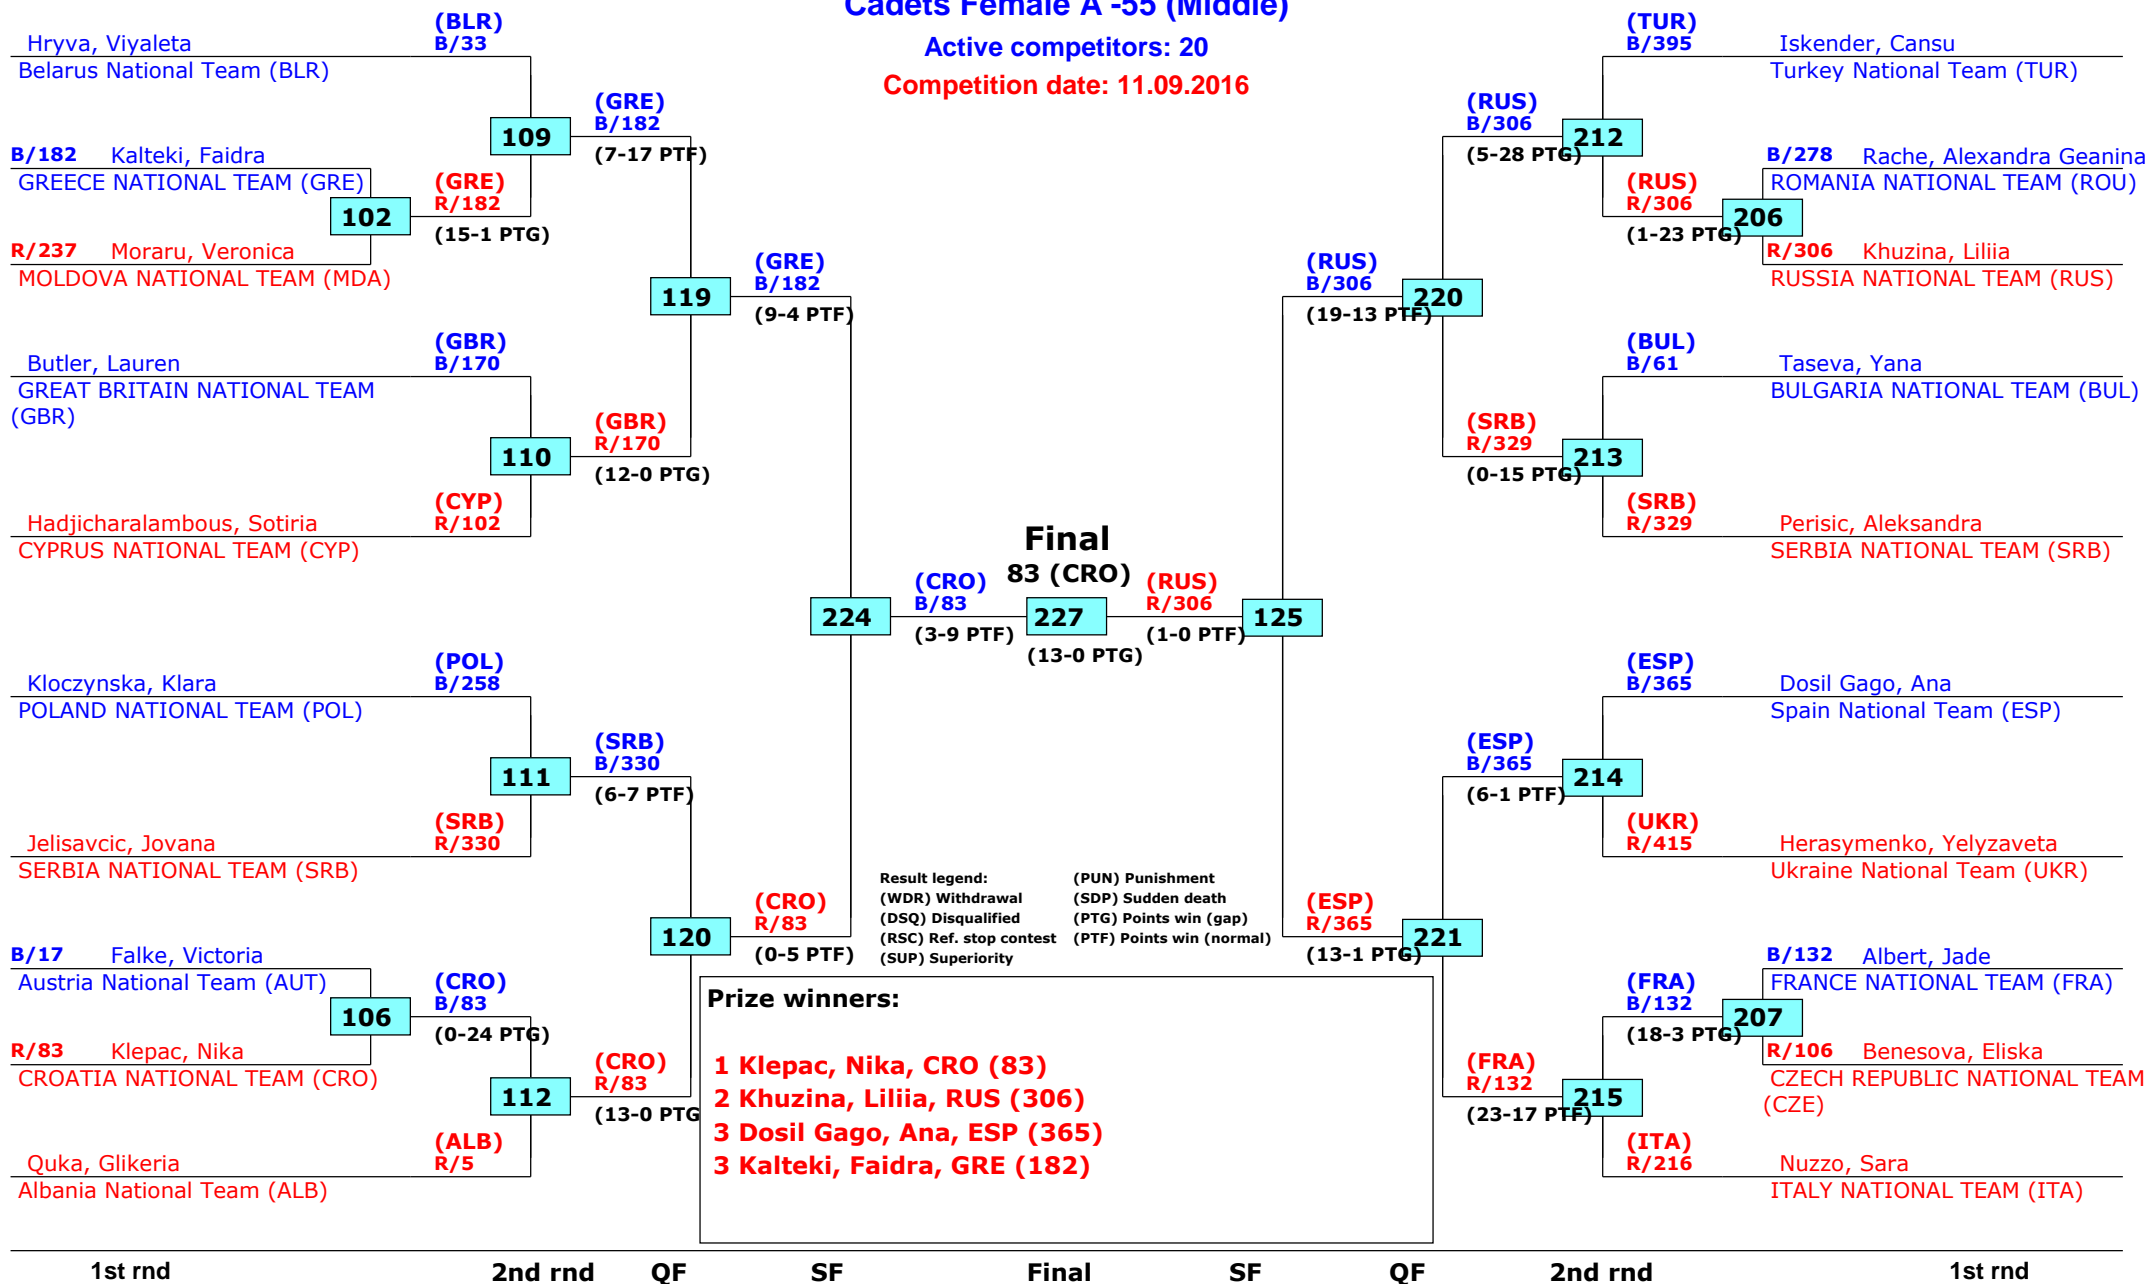

European Taekwondo Championships Cadets 2016

Bucharest, Romania

Tournament date: 08.09.2016 upto 11.09.2016

Cadets Female A -55 (Middle)

Active competitors: 20

Competition date: 11.09.2016