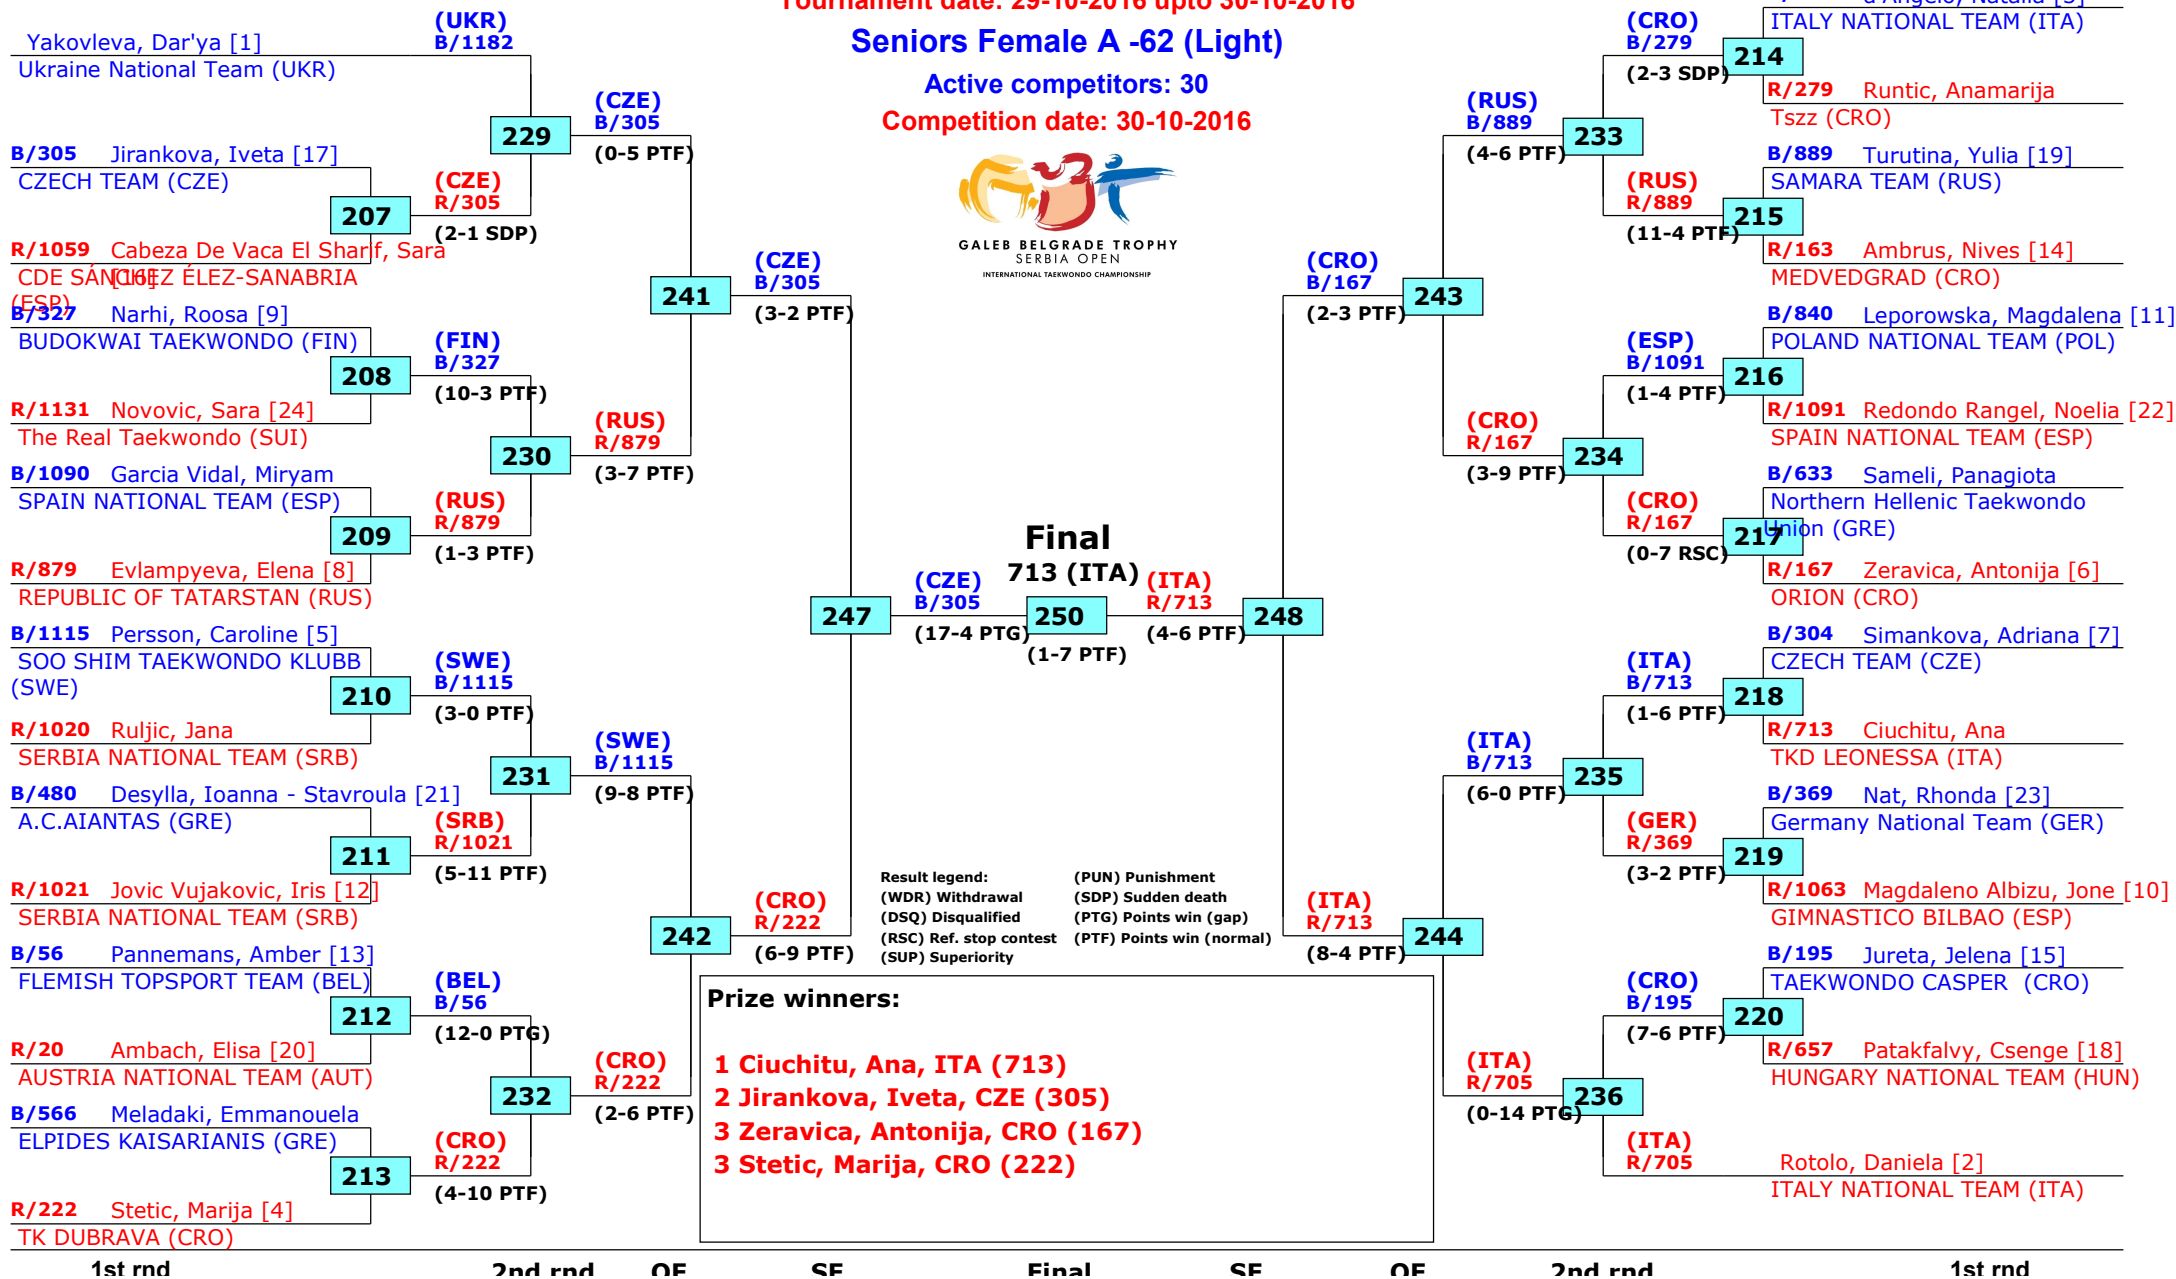

### Seniors Female A -57 (Feather)

Active competitors: 0

Competition date: 30-10-2016

GALEB BELGRADE TROPHY  
SERBIA OPEN  
INTERNATIONAL TAEKWONDO CHAMPIONSHIP

# 15th Galeb Belgrade Trophy - Serbia Open

## Belgrade, Serbia

Tournament date: 29-10-2016 upto 30-10-2016

### Seniors Female A -62 (Light)

Active competitors: 30

Competition date: 30-10-2016

GALEB BELGRADE TROPHY  
SERBIA OPEN  
INTERNATIONAL TAEKWONDO CHAMPIONSHIP