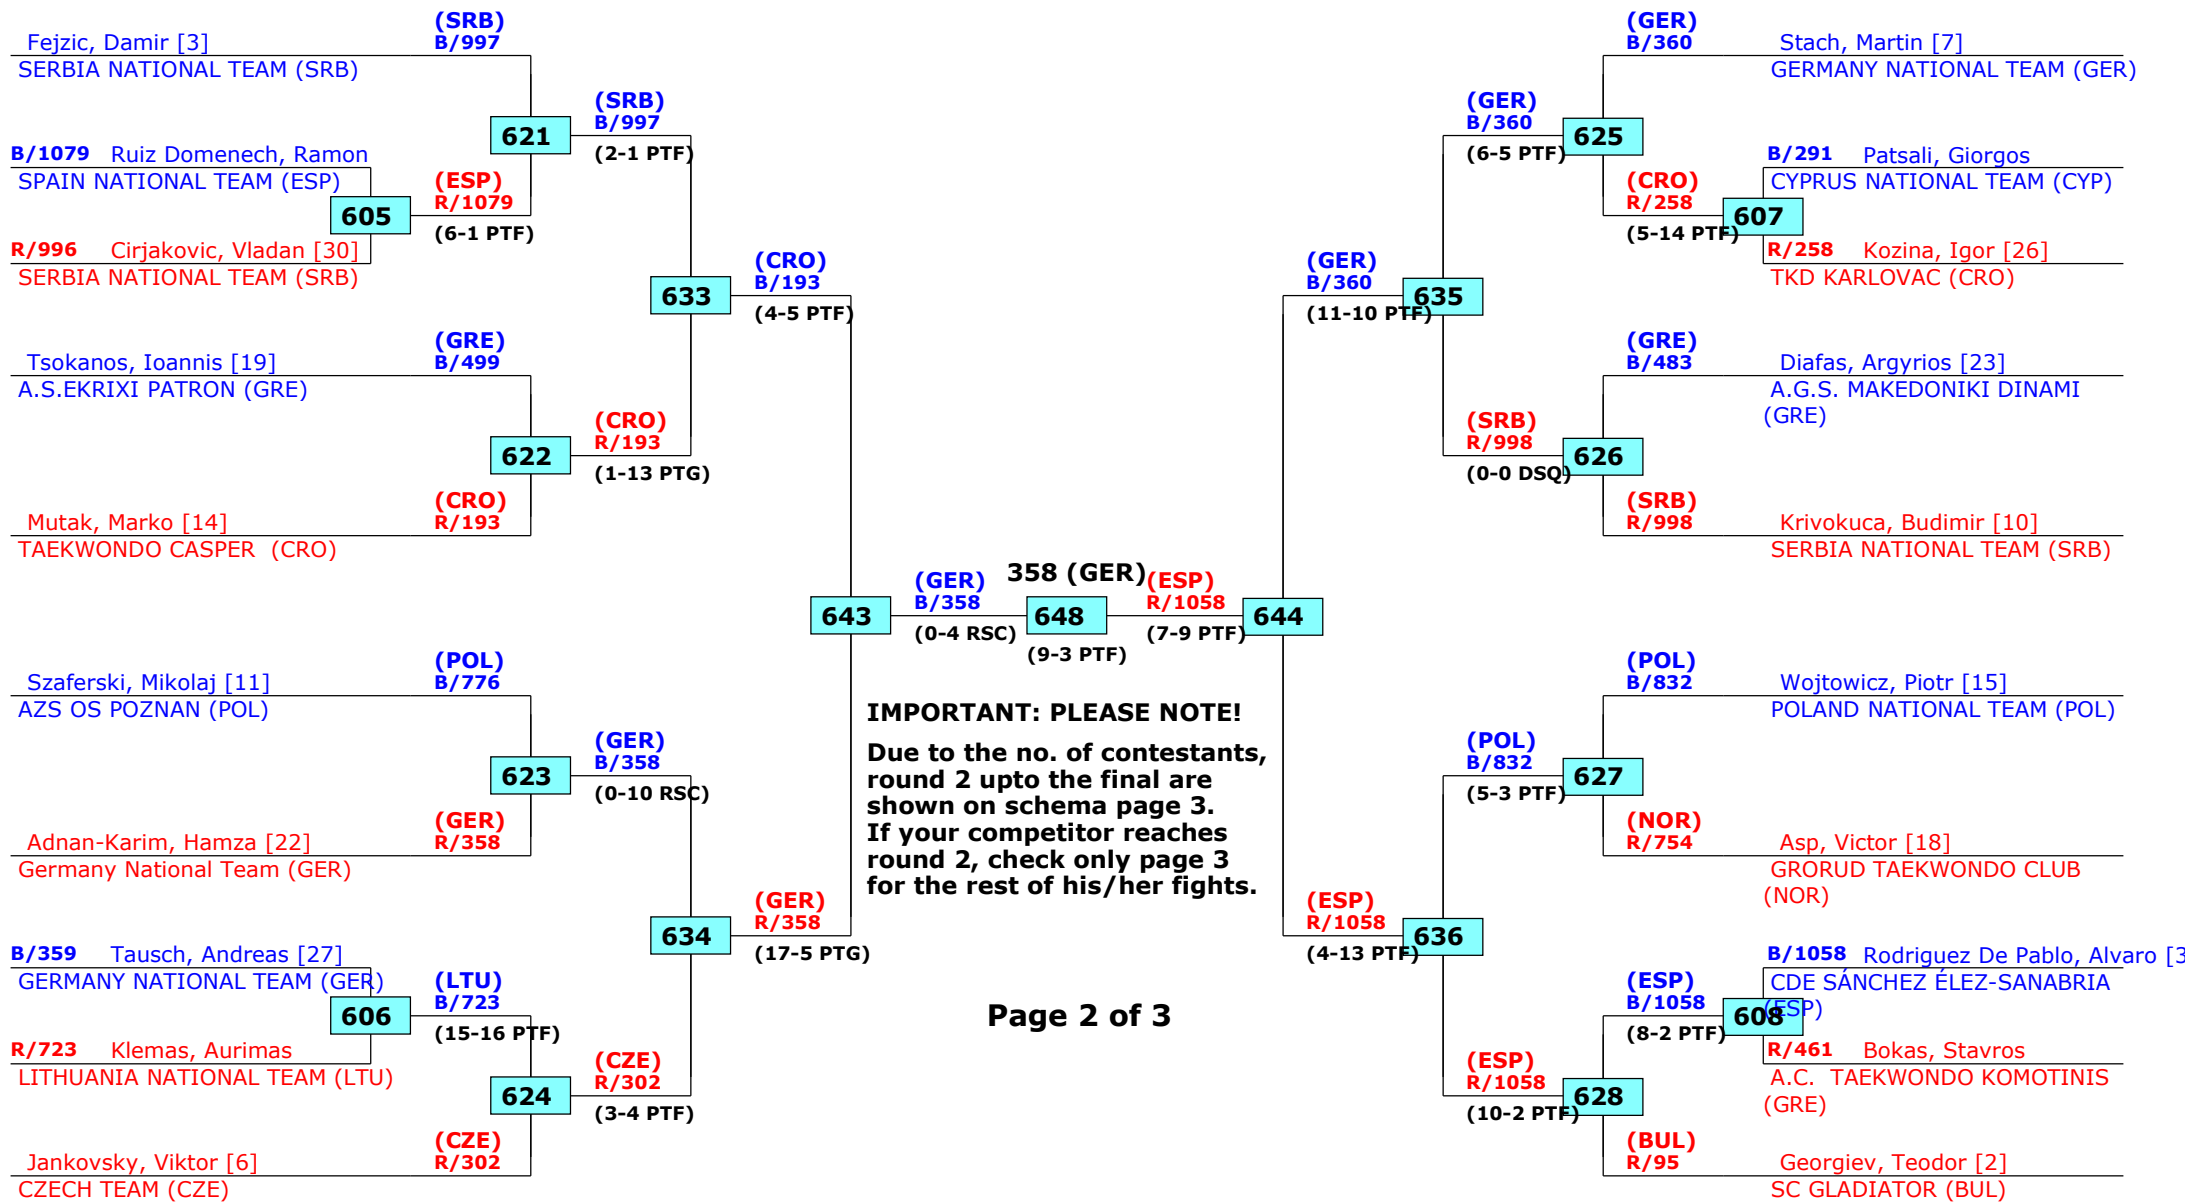

1st rnd   2nd rnd   3rd rnd   QF   SF   QF   3rd rnd   2nd rnd   1st rnd