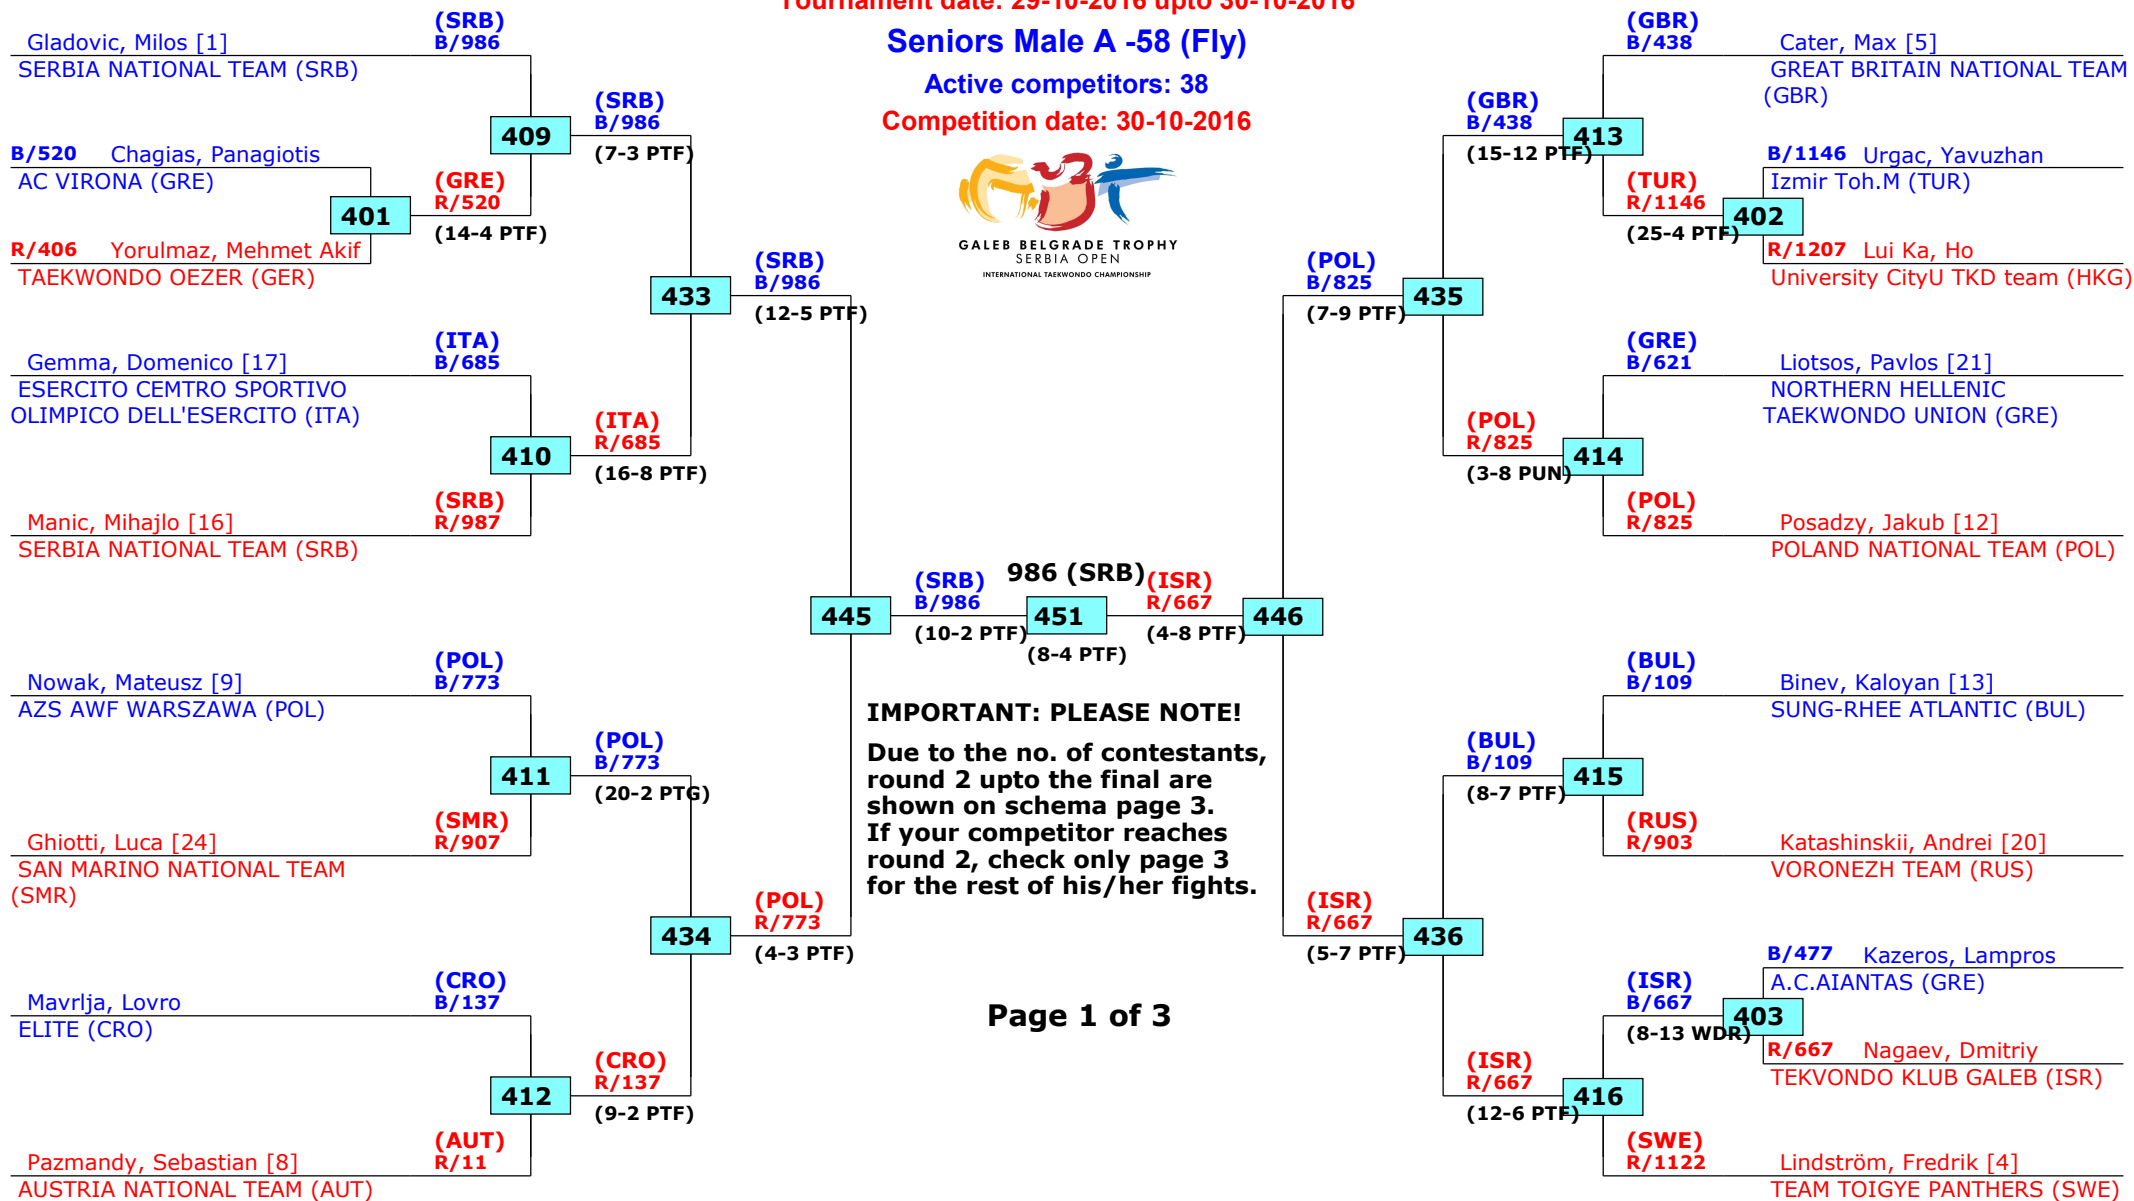

# 15th Galeb Belgrade Trophy - Serbia Open

Belgrade, Serbia

Tournament date: 29-10-2016 upto 30-10-2016

## Seniors Male A -58 (Fly)

Active competitors: 38

Competition date: 30-10-2016

GALEB BELGRADE TROPHY  
SERBIA OPEN  
INTERNATIONAL TAEKWONDO CHAMPIONSHIP

**IMPORTANT: PLEASE NOTE!**  
Due to the no. of contestants, round 2 upto the final are shown on schema page 3. If your competitor reaches round 2, check only page 3 for the rest of his/her fights.

# 15th Galeb Belgrade Trophy - Serbia Open