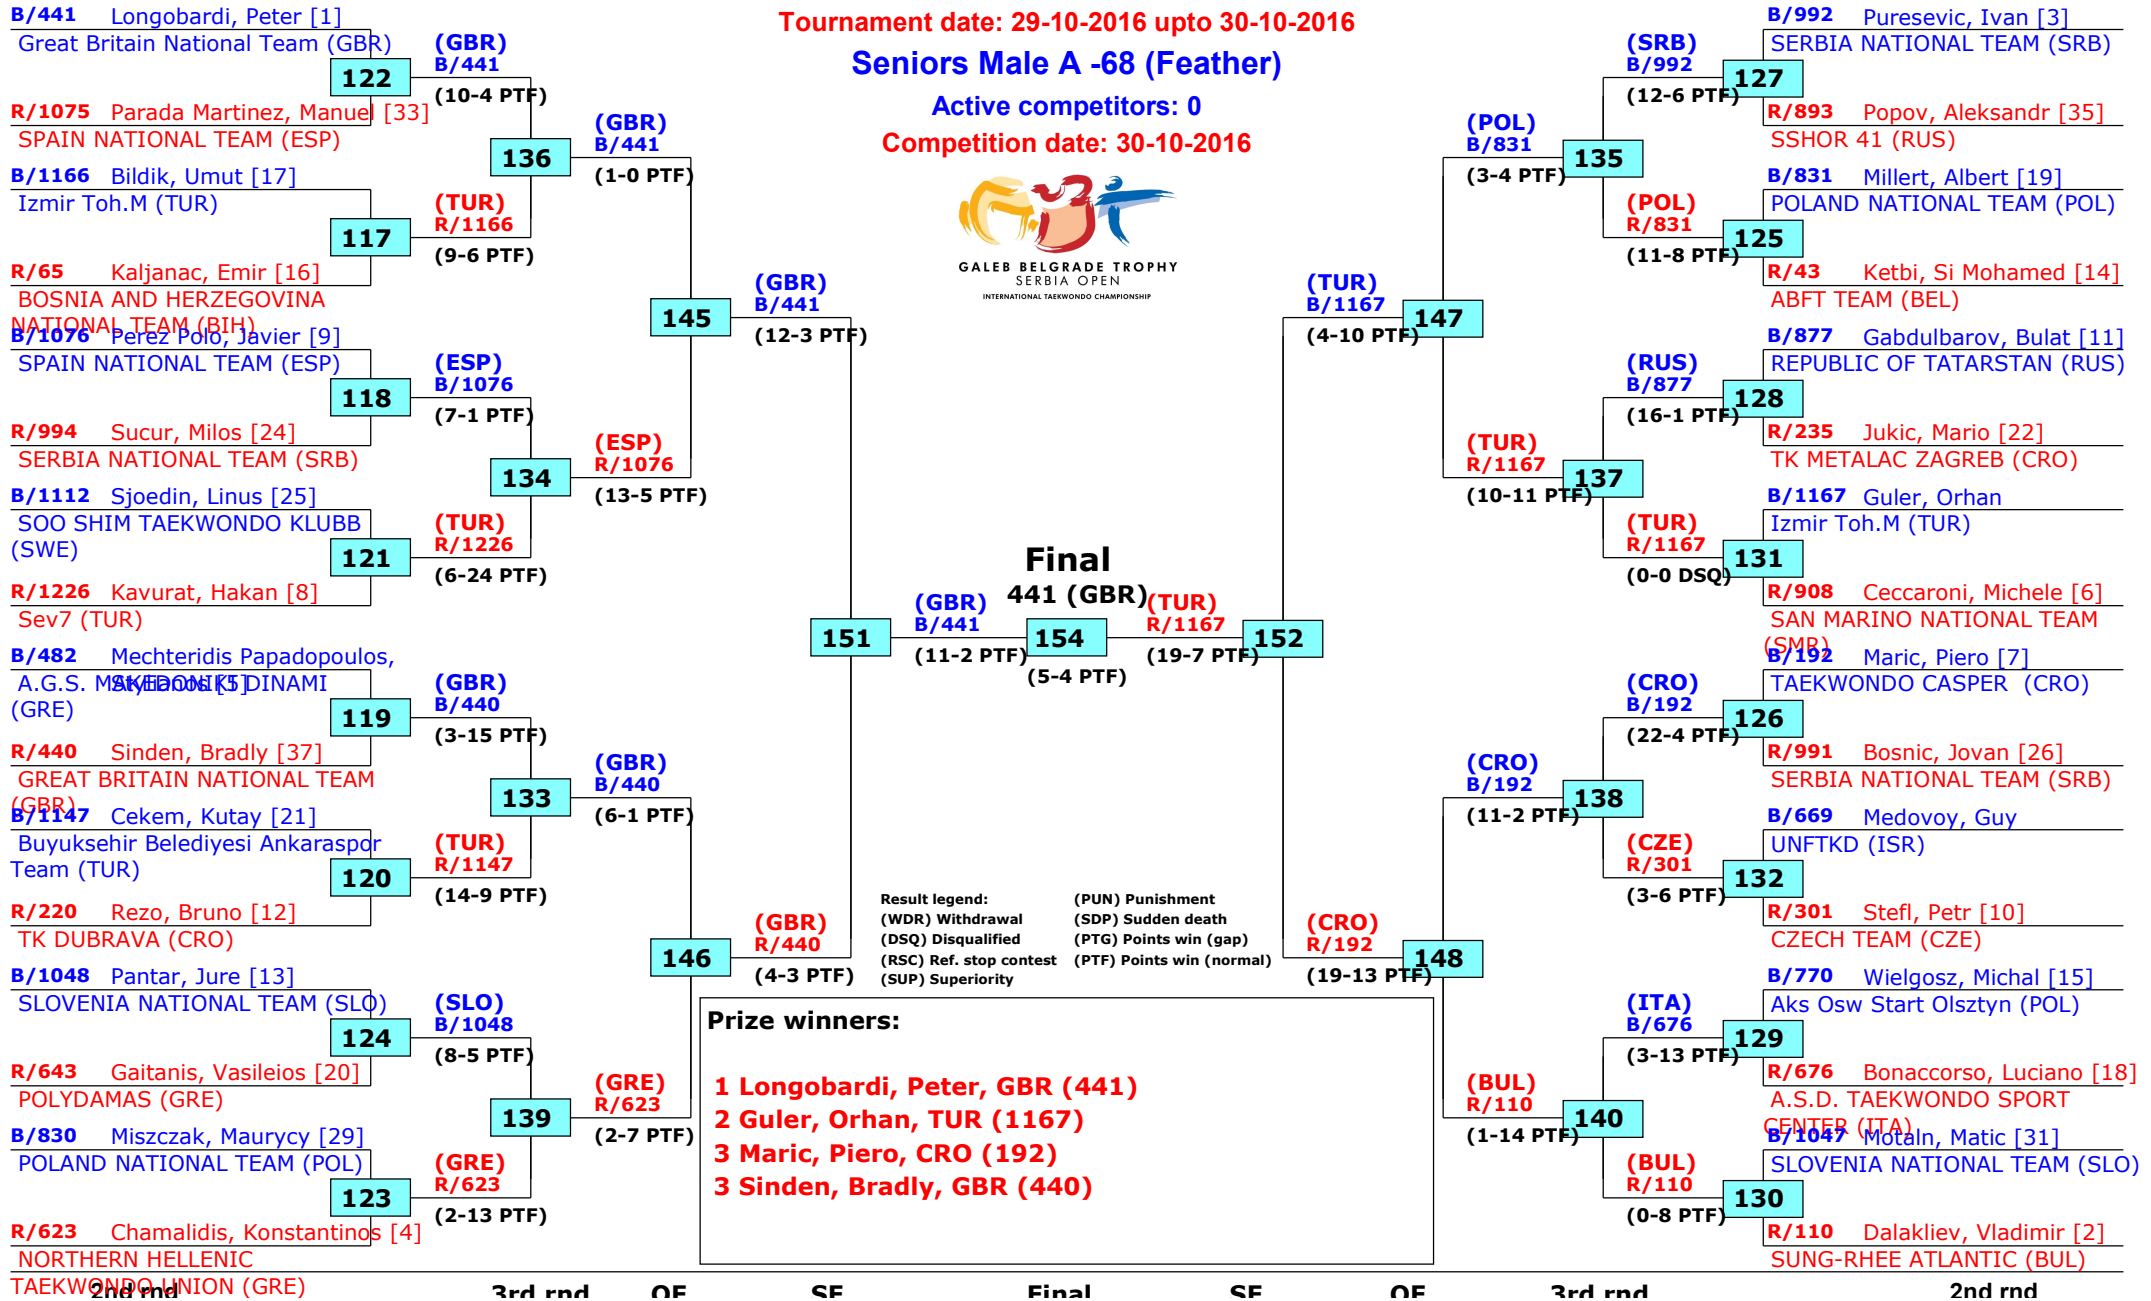

# 15th Galeb Belgrade Trophy - Serbia Open

## Belgrade, Serbia

Tournament date: 29-10-2016 upto 30-10-2016

### Seniors Male A -68 (Feather)

Active competitors: 0

Competition date: 30-10-2016

GALEB BELGRADE TROPHY  
SERBIA OPEN  
INTERNATIONAL TAEKWONDO CHAMPIONSHIP

# 15th Galeb Belgrade Trophy - Serbia Open

Belgrade, Serbia

Tournament date: 29-10-2016 upto 30-10-2016