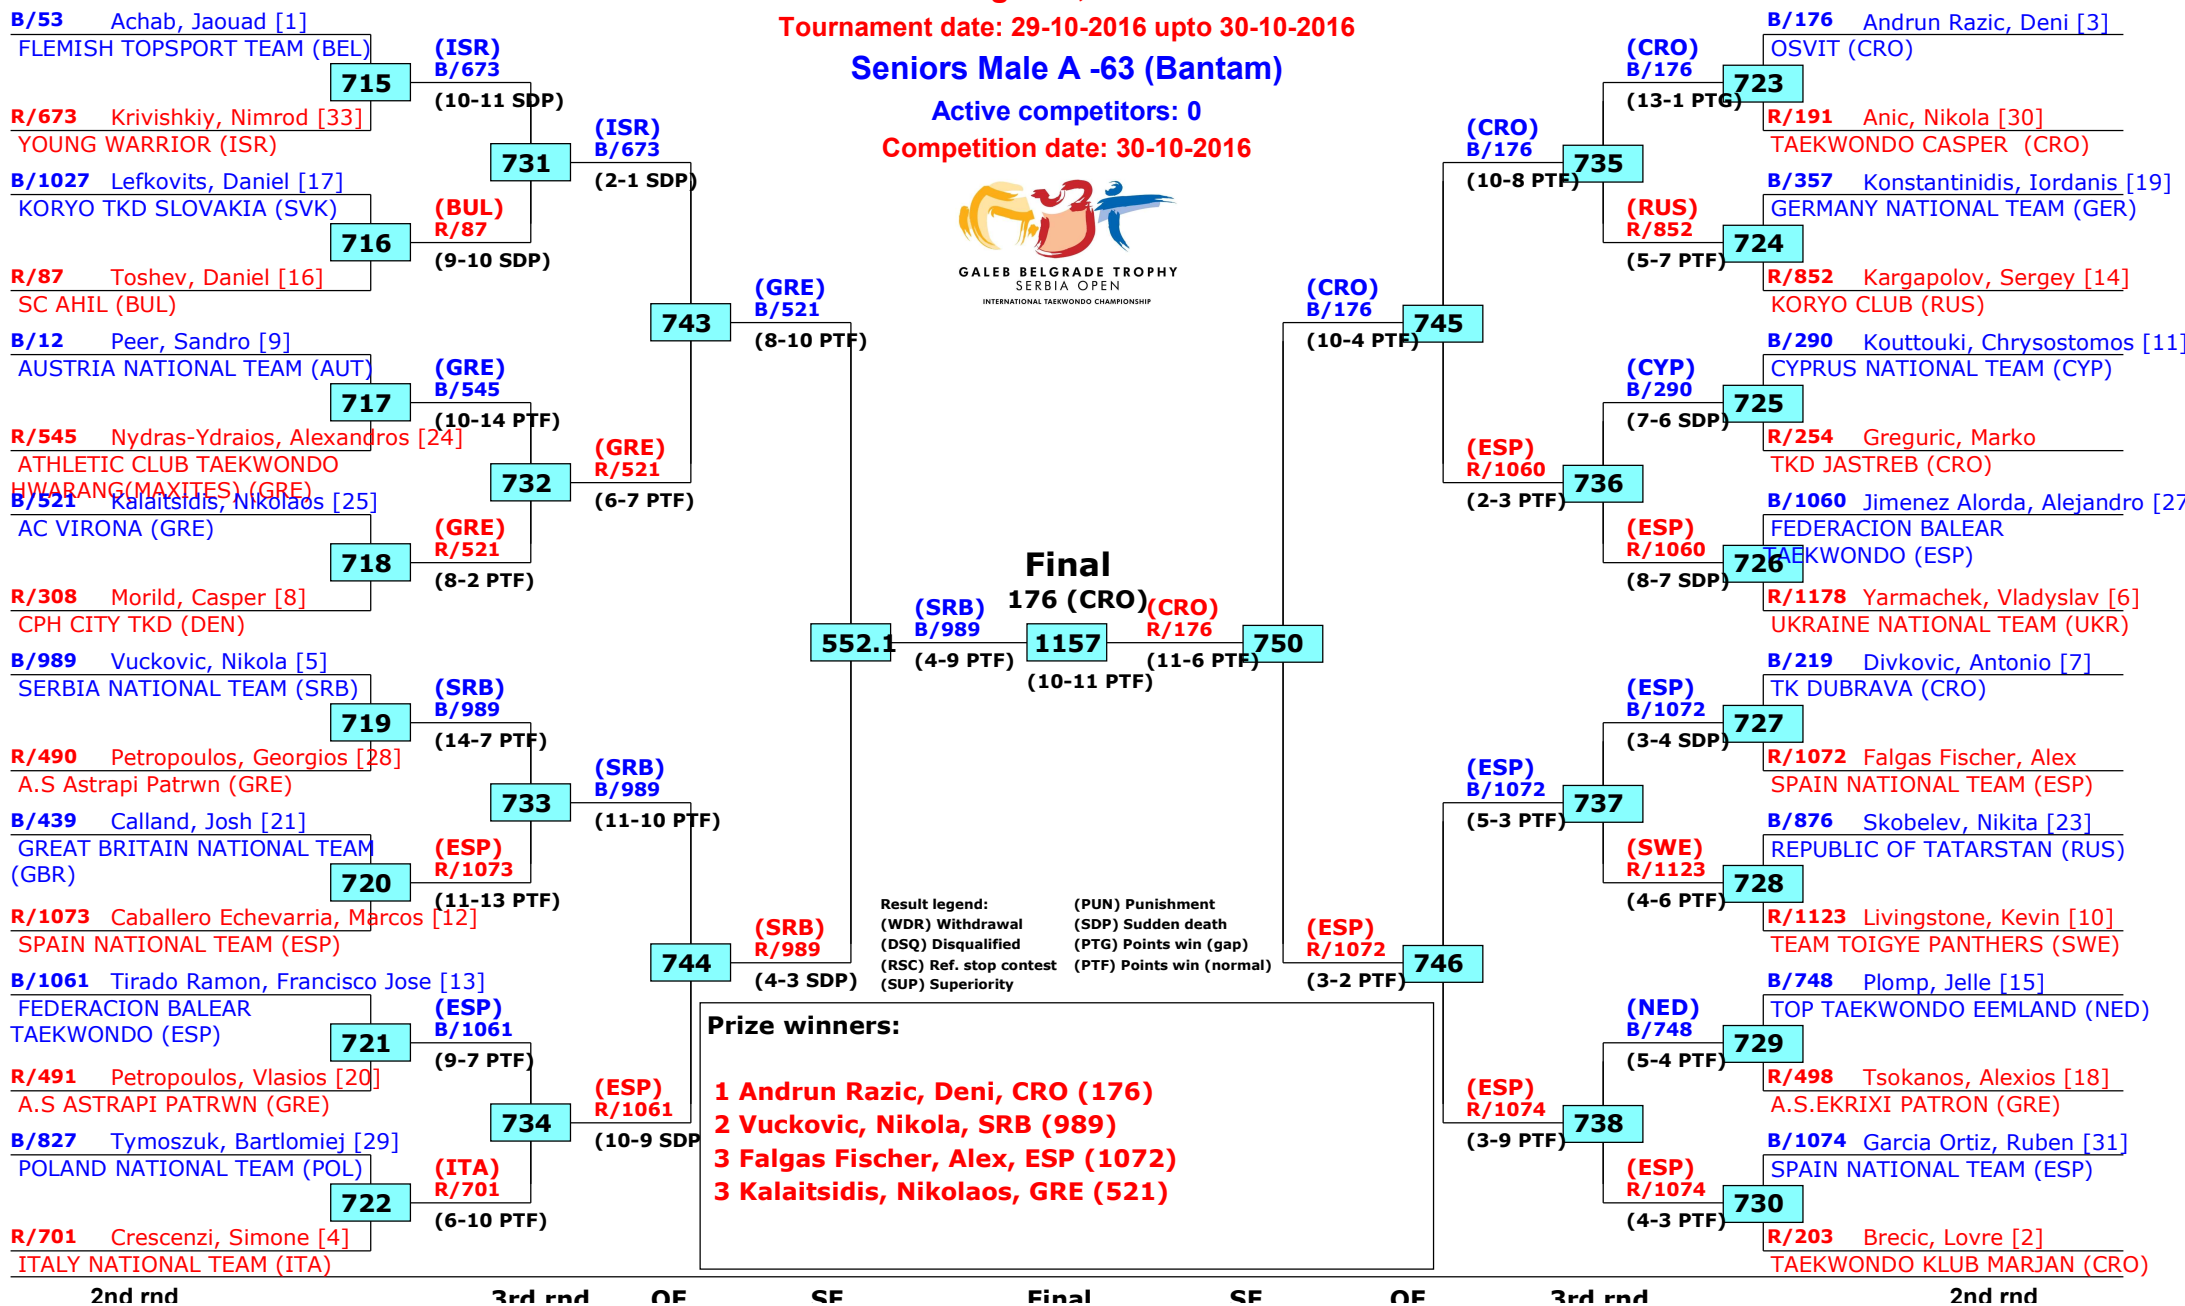

# 15th Galeb Belgrade Trophy - Serbia Open

## Belgrade, Serbia

Tournament date: 29-10-2016 upto 30-10-2016

### Seniors Male A -63 (Bantam)

Active competitors: 0

Competition date: 30-10-2016

GALEB BELGRADE TROPHY  
SERBIA OPEN  
INTERNATIONAL TAEKWONDO CHAMPIONSHIP