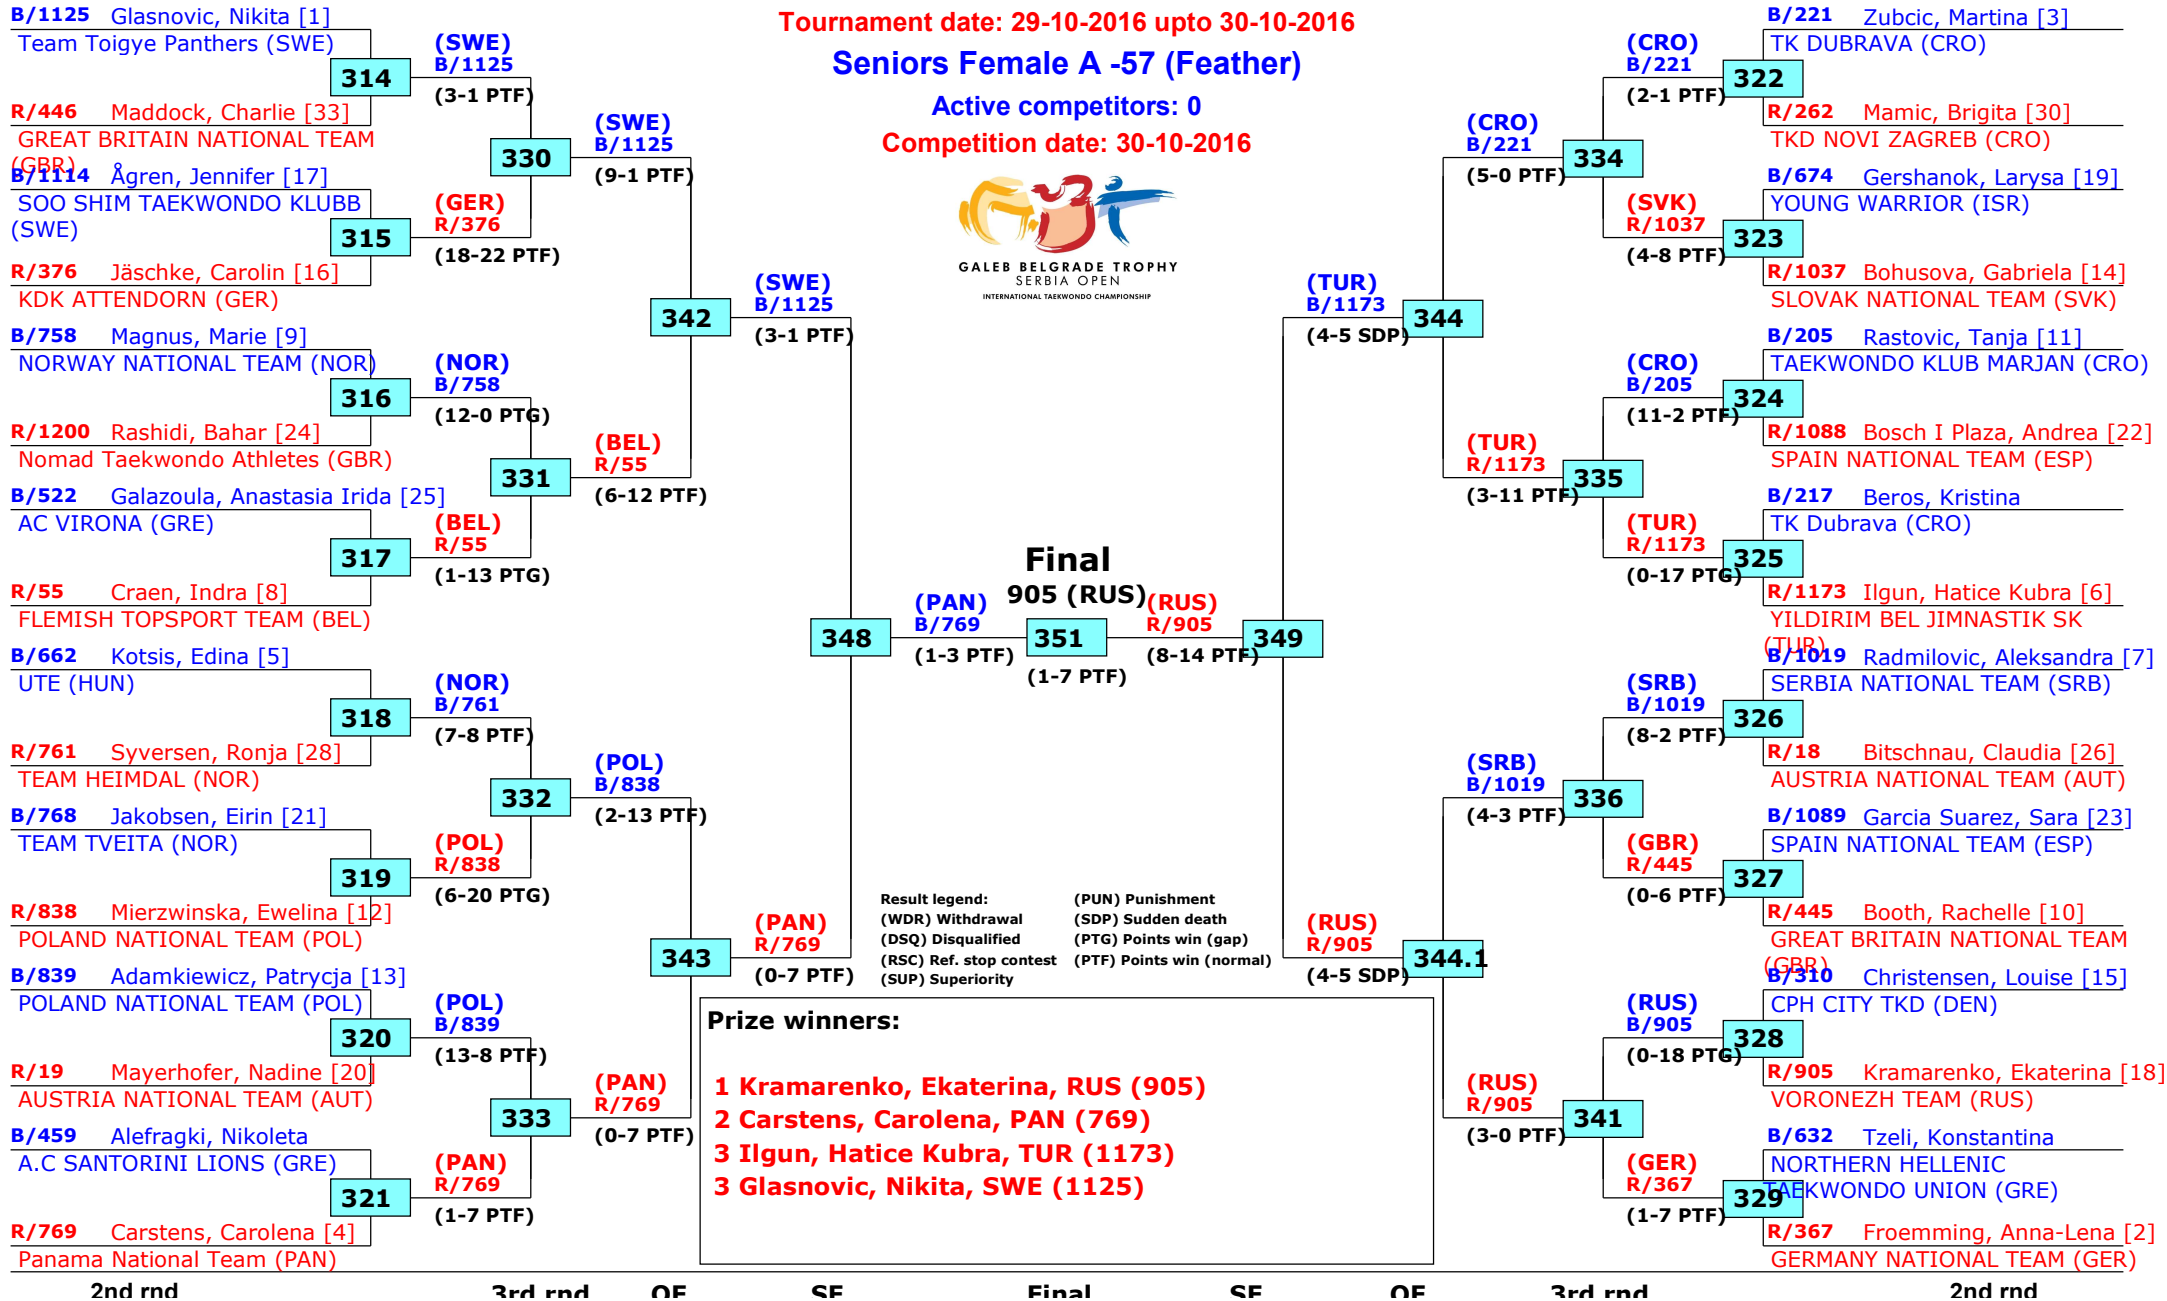

# 15th Galeb Belgrade Trophy - Serbia Open

## Belgrade, Serbia

Tournament date: 29-10-2016 upto 30-10-2016

### Seniors Female A -57 (Feather)

Active competitors: 0

Competition date: 30-10-2016

GALEB BELGRADE TROPHY  
SERBIA OPEN  
INTERNATIONAL TAEKWONDO CHAMPIONSHIP