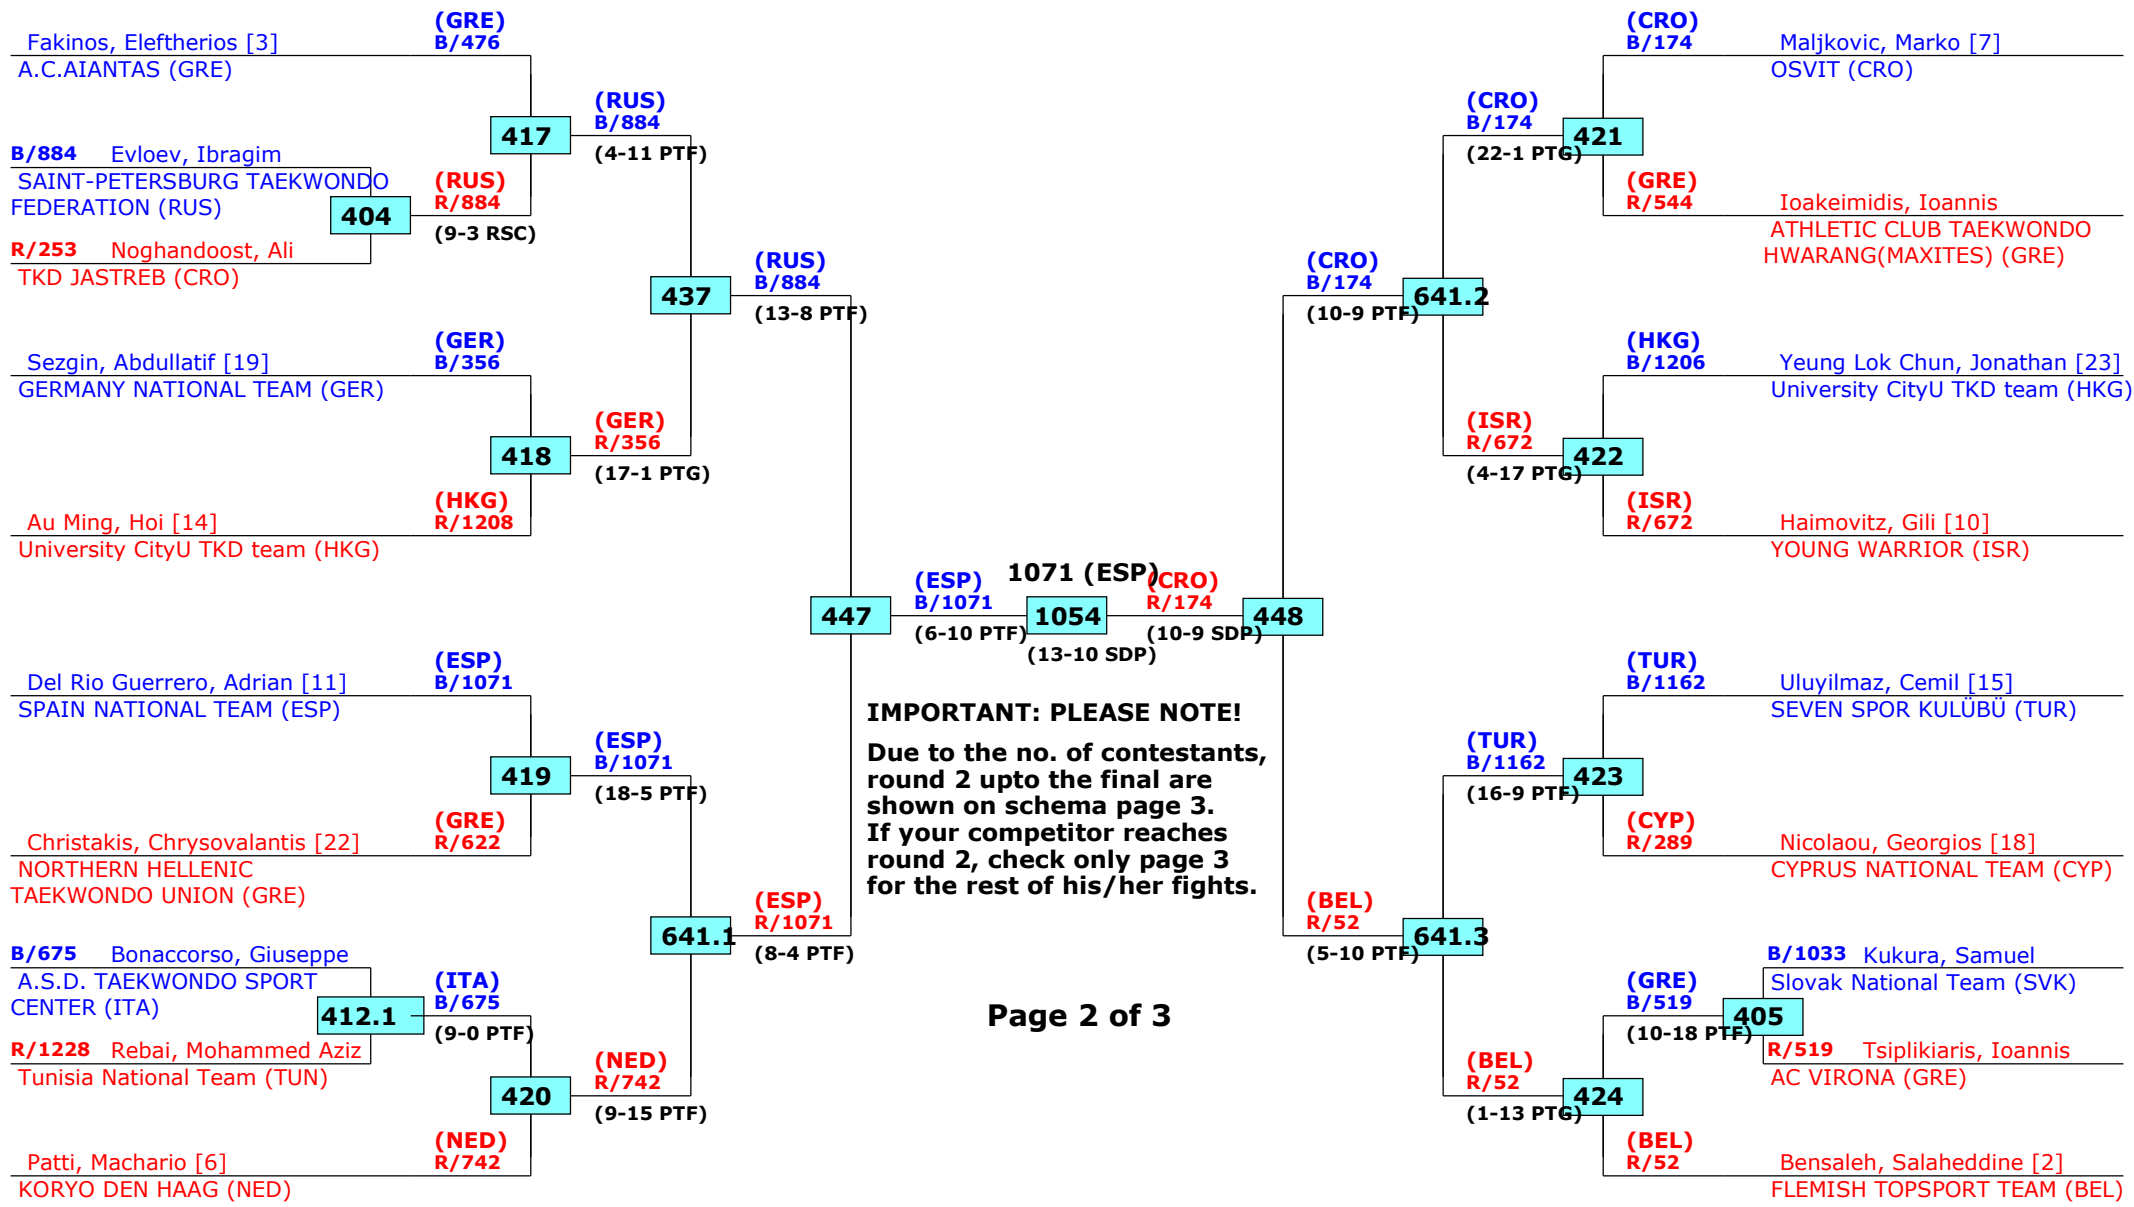

# 15th Galeb Belgrade Trophy - Serbia Open

Belgrade, Serbia

Tournament date: 29-10-2016 upto 30-10-2016

## Seniors Male A -58 (Fly)

Active competitors: 38

Competition date: 30-10-2016

GALEB BELGRADE TROPHY  
SERBIA OPEN  
INTERNATIONAL TAEKWONDO CHAMPIONSHIP

**IMPORTANT: PLEASE NOTE!**  
Due to the no. of contestants, round 2 upto the final are shown on schema page 3. If your competitor reaches round 2, check only page 3 for the rest of his/her fights.

# 15th Galeb Belgrade Trophy - Serbia Open