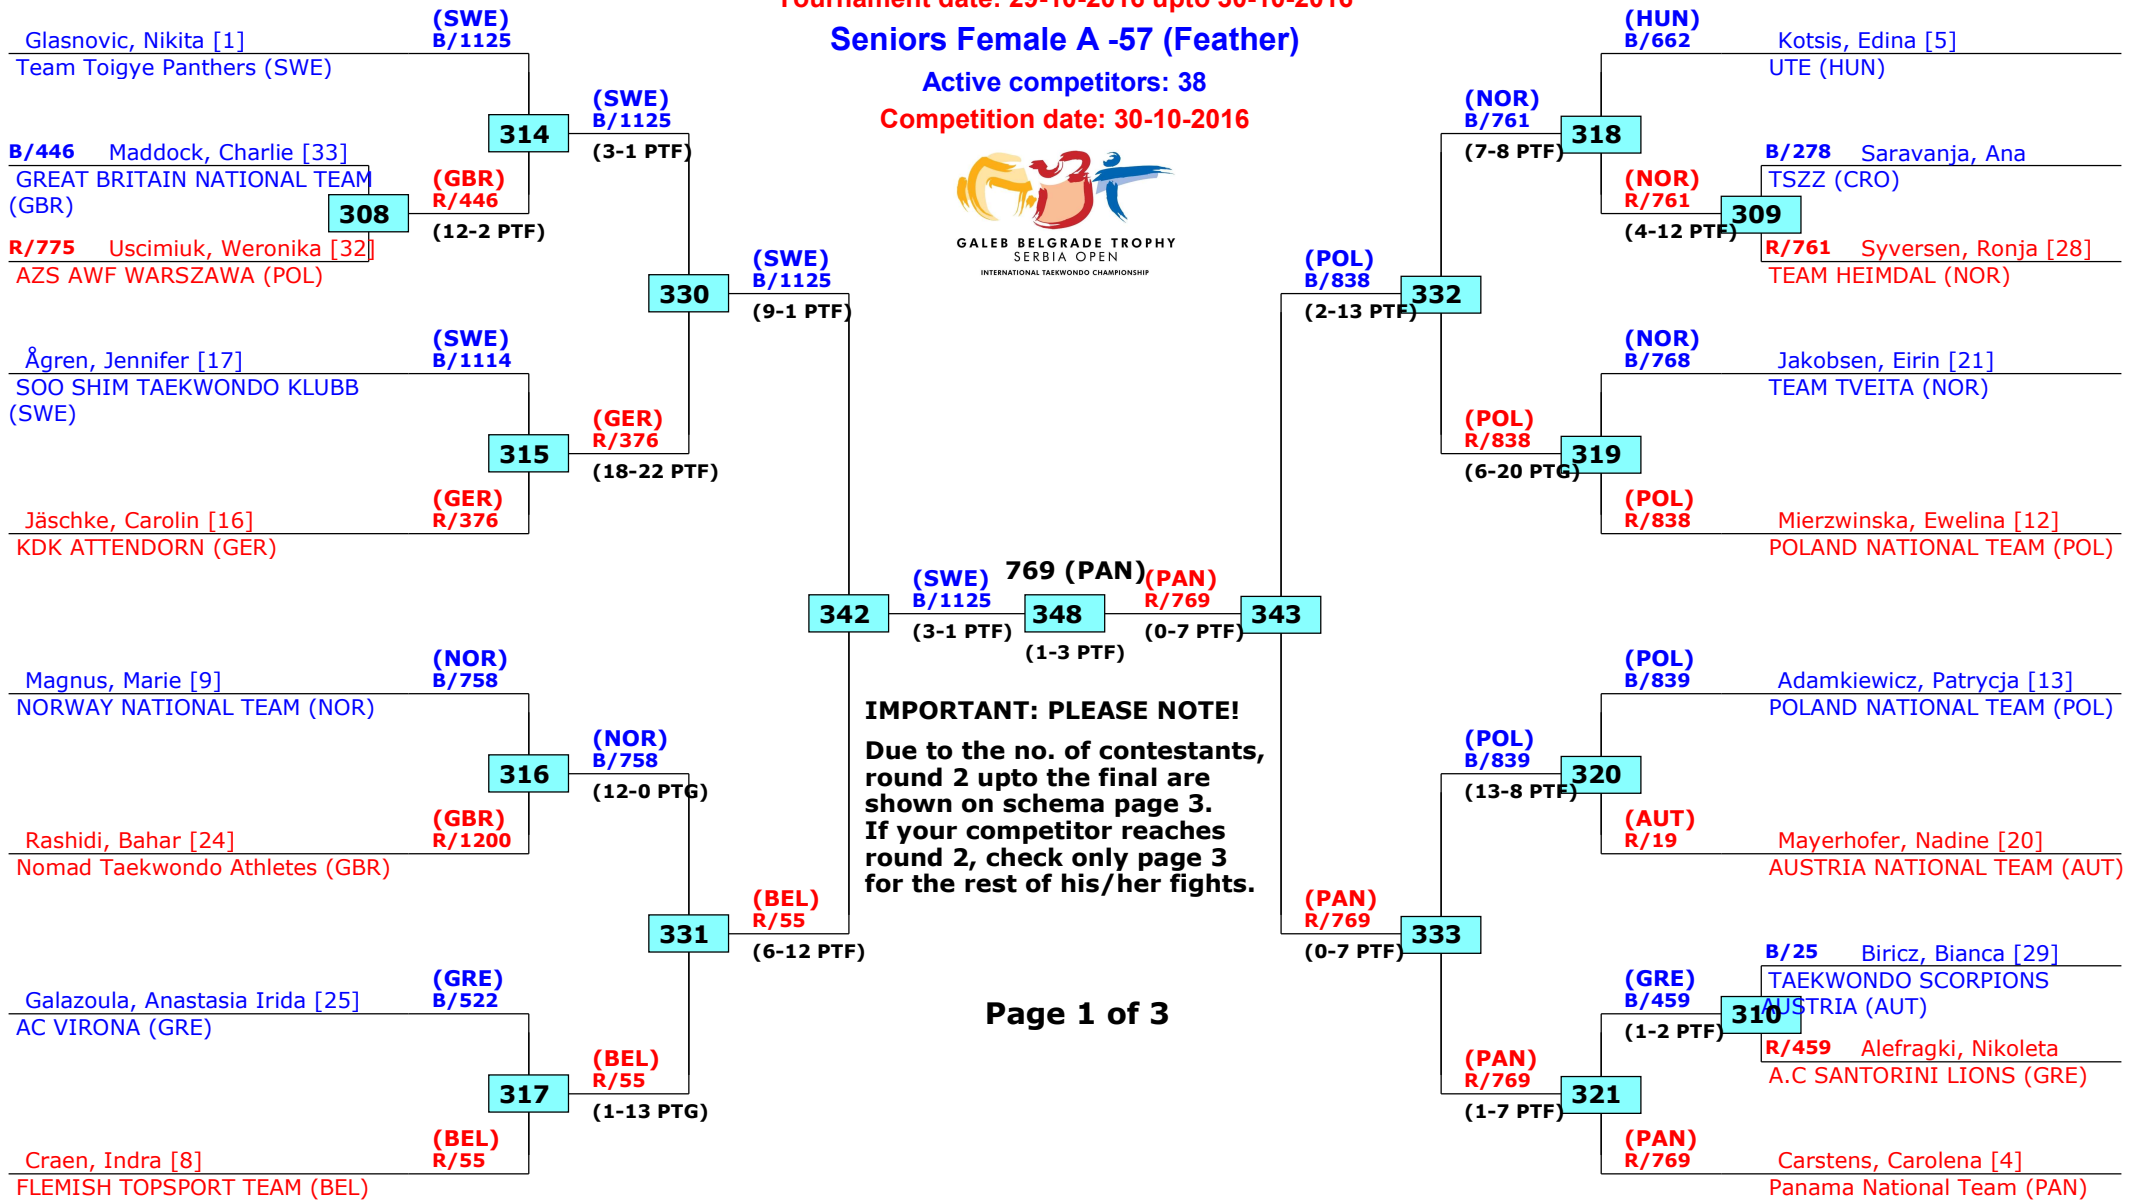

### Seniors Female A -53 (Bantam)

Active competitors: 27

Competition date: 30-10-2016

GALEB BELGRADE TROPHY  
SERBIA OPEN  
INTERNATIONAL TAEKWONDO CHAMPIONSHIP

# 15th Galeb Belgrade Trophy - Serbia Open

## Belgrade, Serbia

Tournament date: 29-10-2016 upto 30-10-2016

### Seniors Female A -57 (Feather)

Active competitors: 38

Competition date: 30-10-2016

GALEB BELGRADE TROPHY  
SERBIA OPEN  
INTERNATIONAL TAEKWONDO CHAMPIONSHIP

1st rnd

2nd rnd

3rd rnd

QF