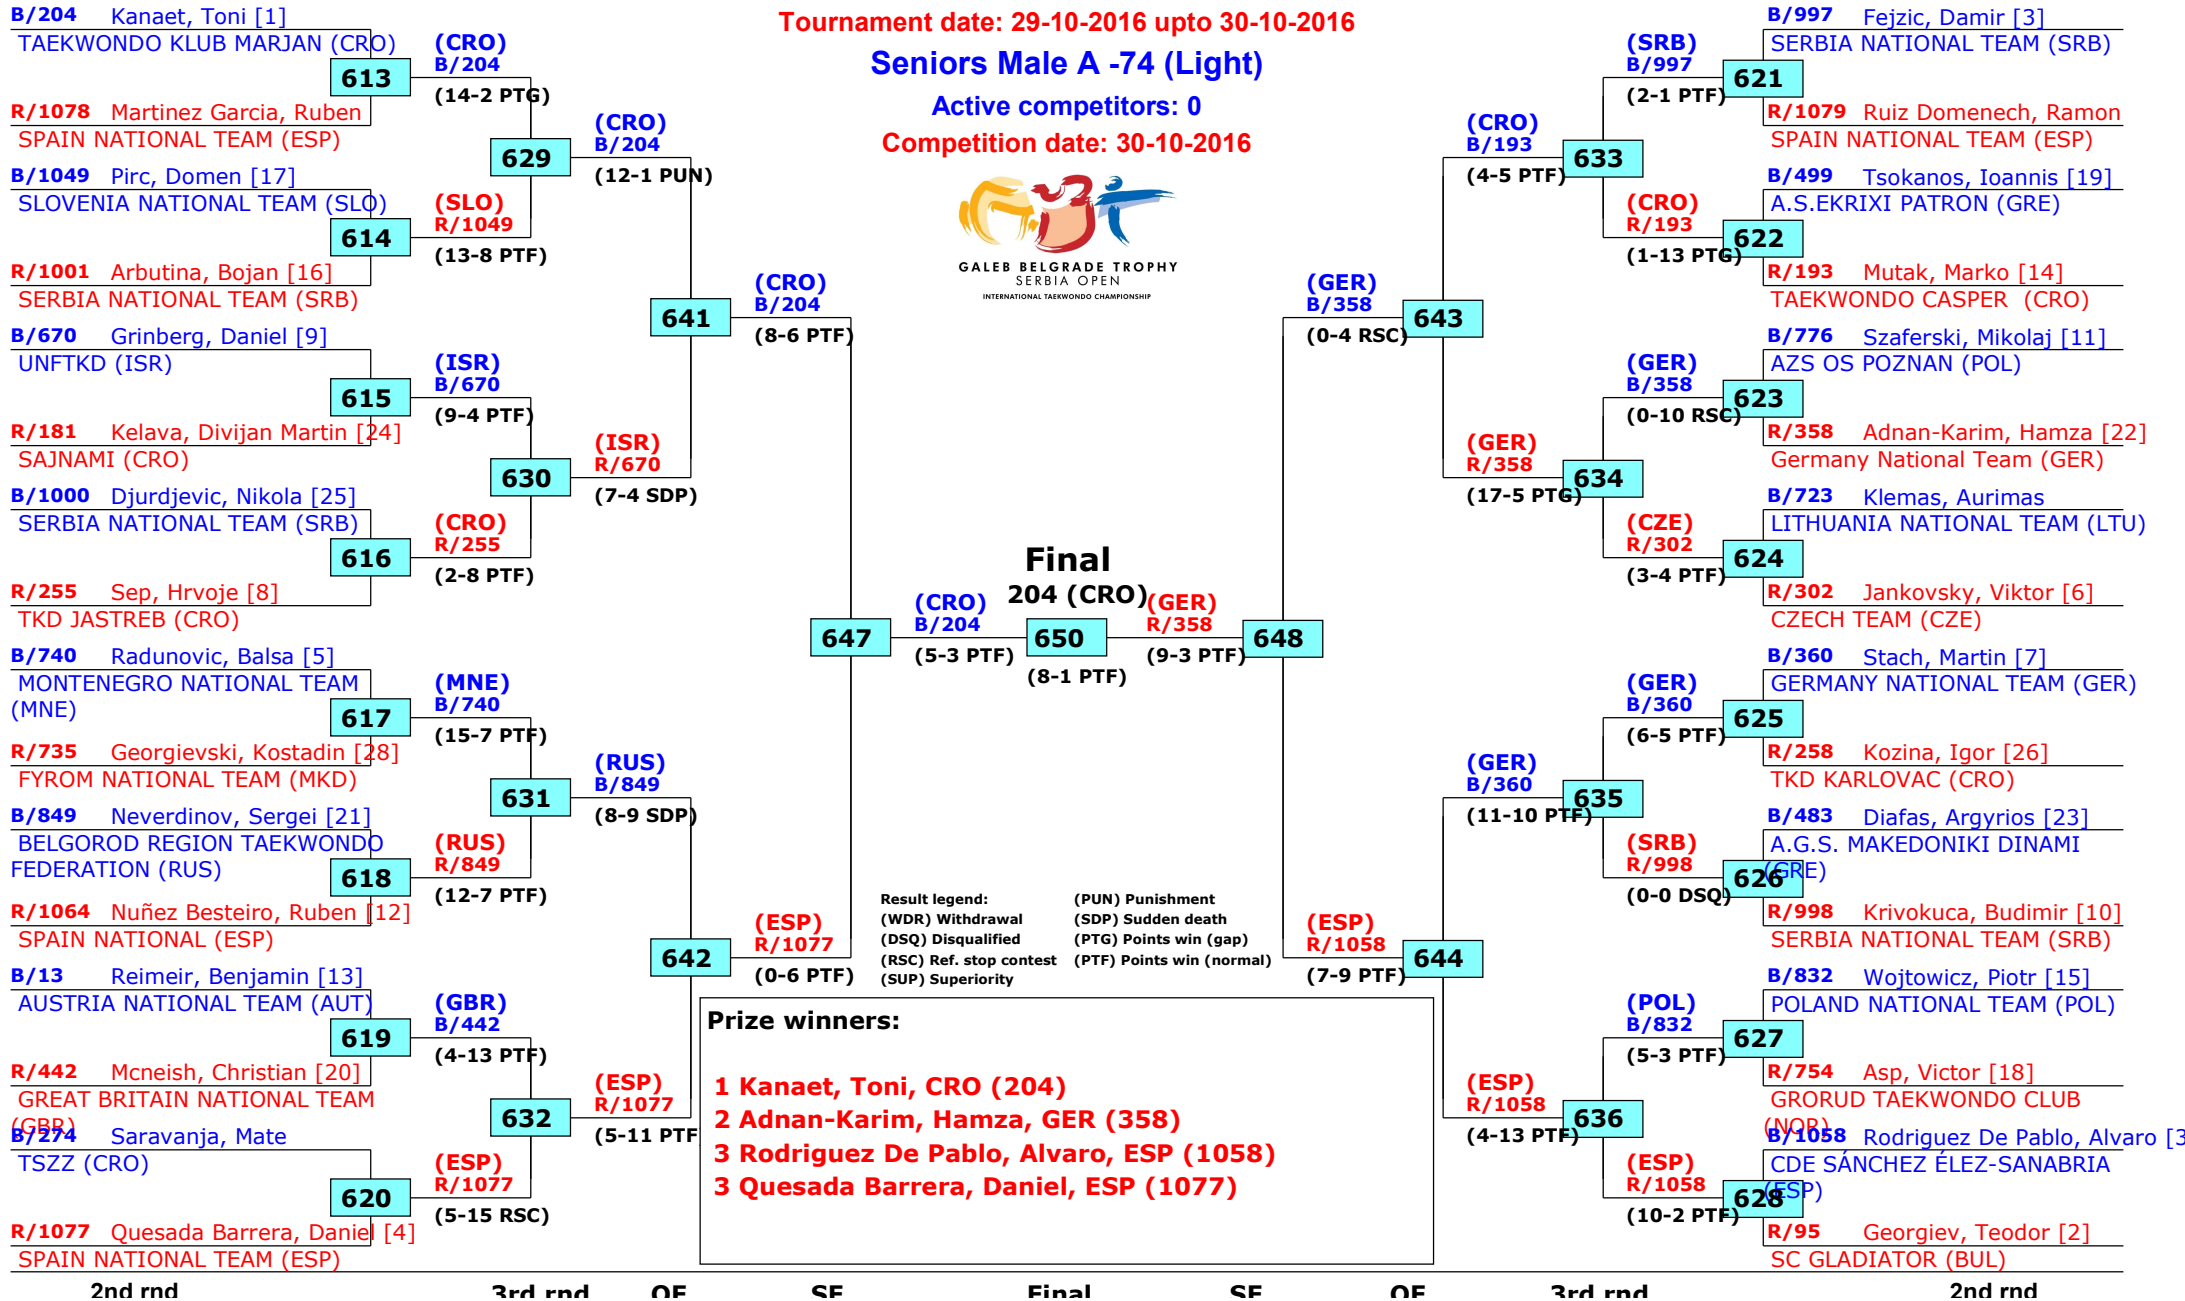

1st rnd

1st rnd      2nd rnd      3rd rnd      QF      SF      QF      3rd rnd      2nd rnd      1st rnd

# 15th Galeb Belgrade Trophy - Serbia Open

## Belgrade, Serbia

Tournament date: 29-10-2016 upto 30-10-2016

# 15th Galeb Belgrade Trophy - Serbia Open

Belgrade, Serbia

Tournament date: 29-10-2016 upto 30-10-2016