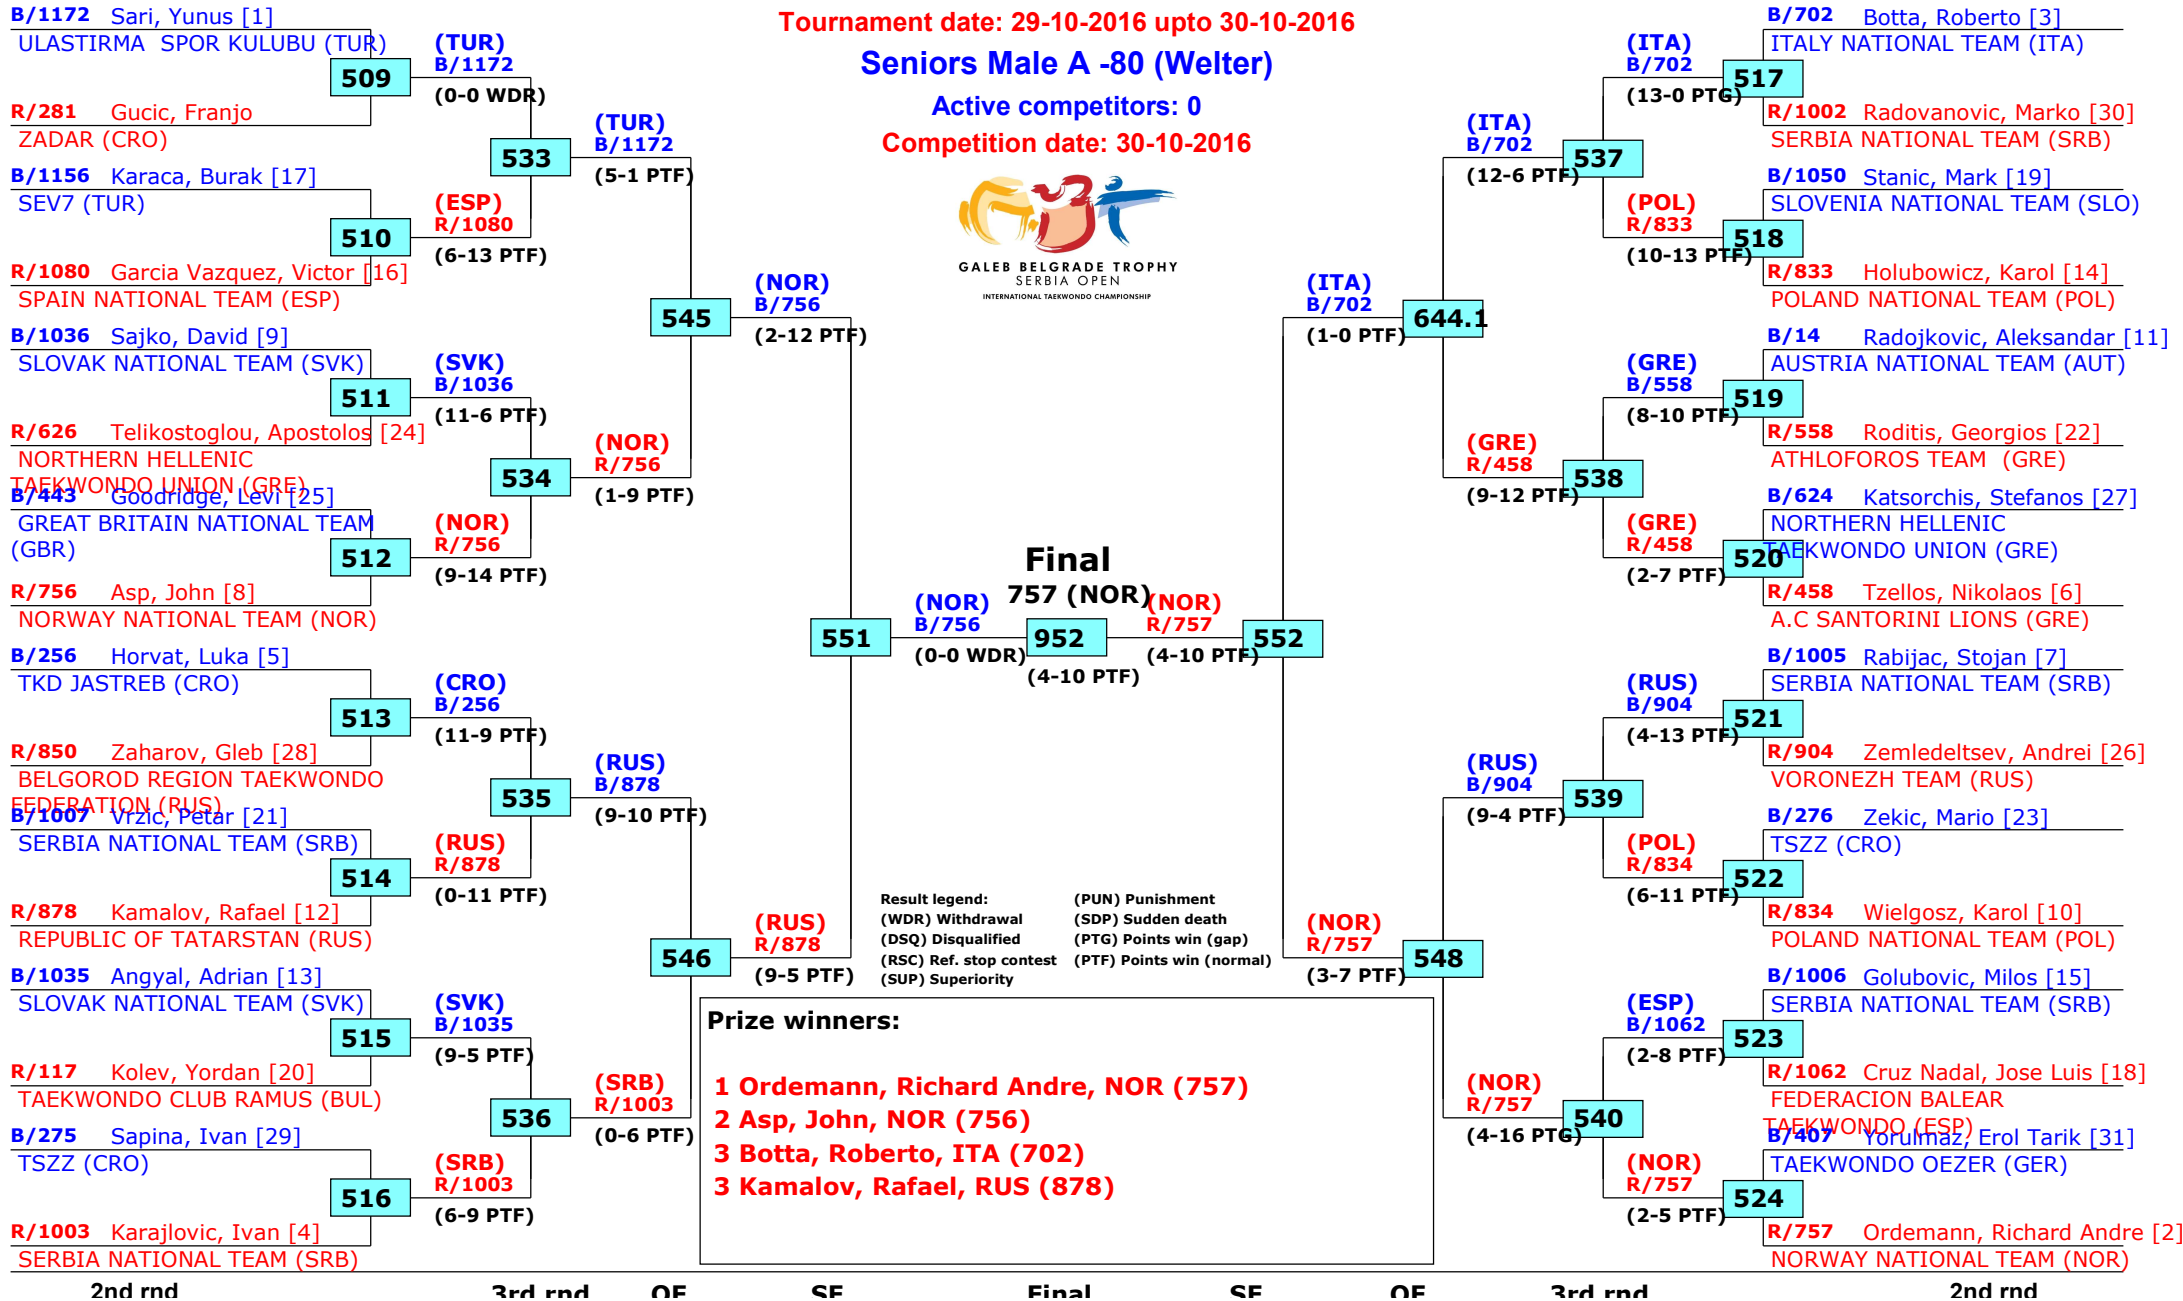

# 15th Galeb Belgrade Trophy - Serbia Open

## Belgrade, Serbia

Tournament date: 29-10-2016 upto 30-10-2016

### Seniors Male A -80 (Welter)

Active competitors: 0

Competition date: 30-10-2016

GALEB BELGRADE TROPHY  
SERBIA OPEN  
INTERNATIONAL TAEKWONDO CHAMPIONSHIP

# 15th Galeb Belgrade Trophy - Serbia Open

Belgrade, Serbia

Tournament date: 29-10-2016 upto 30-10-2016

Seniors Male A +87 (Heavy)

Active competitors: 12

Competition date: 30-10-2016

Result legend: (PUN) Punishment  
 (WDR) Withdrawal (SDP) Sudden death  
 (DSQ) Disqualified (PTG) Points win (gap)  
 (RSC) Ref. stop contest (PTF) Points win (normal)  
 (SUP) Superiority