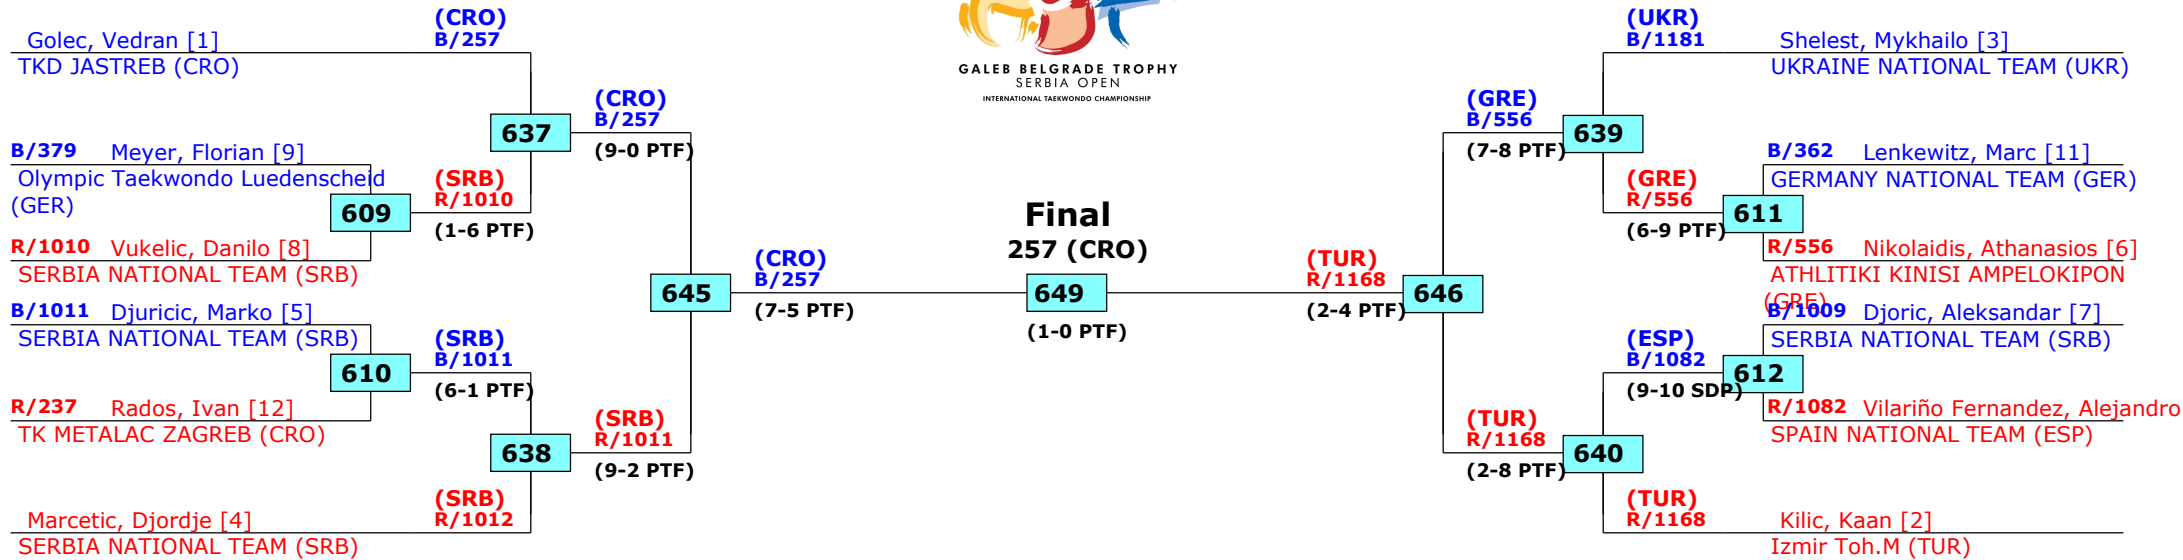

### Seniors Male A -80 (Welter)

Active competitors: 0

Competition date: 30-10-2016

GALEB BELGRADE TROPHY  
SERBIA OPEN  
INTERNATIONAL TAEKWONDO CHAMPIONSHIP

# 15th Galeb Belgrade Trophy - Serbia Open

Belgrade, Serbia

Tournament date: 29-10-2016 upto 30-10-2016

Seniors Male A +87 (Heavy)

Active competitors: 12

Competition date: 30-10-2016

Result legend: (PUN) Punishment  
 (WDR) Withdrawal (SDP) Sudden death  
 (DSQ) Disqualified (PTG) Points win (gap)  
 (RSC) Ref. stop contest (PTF) Points win (normal)  
 (SUP) Superiority