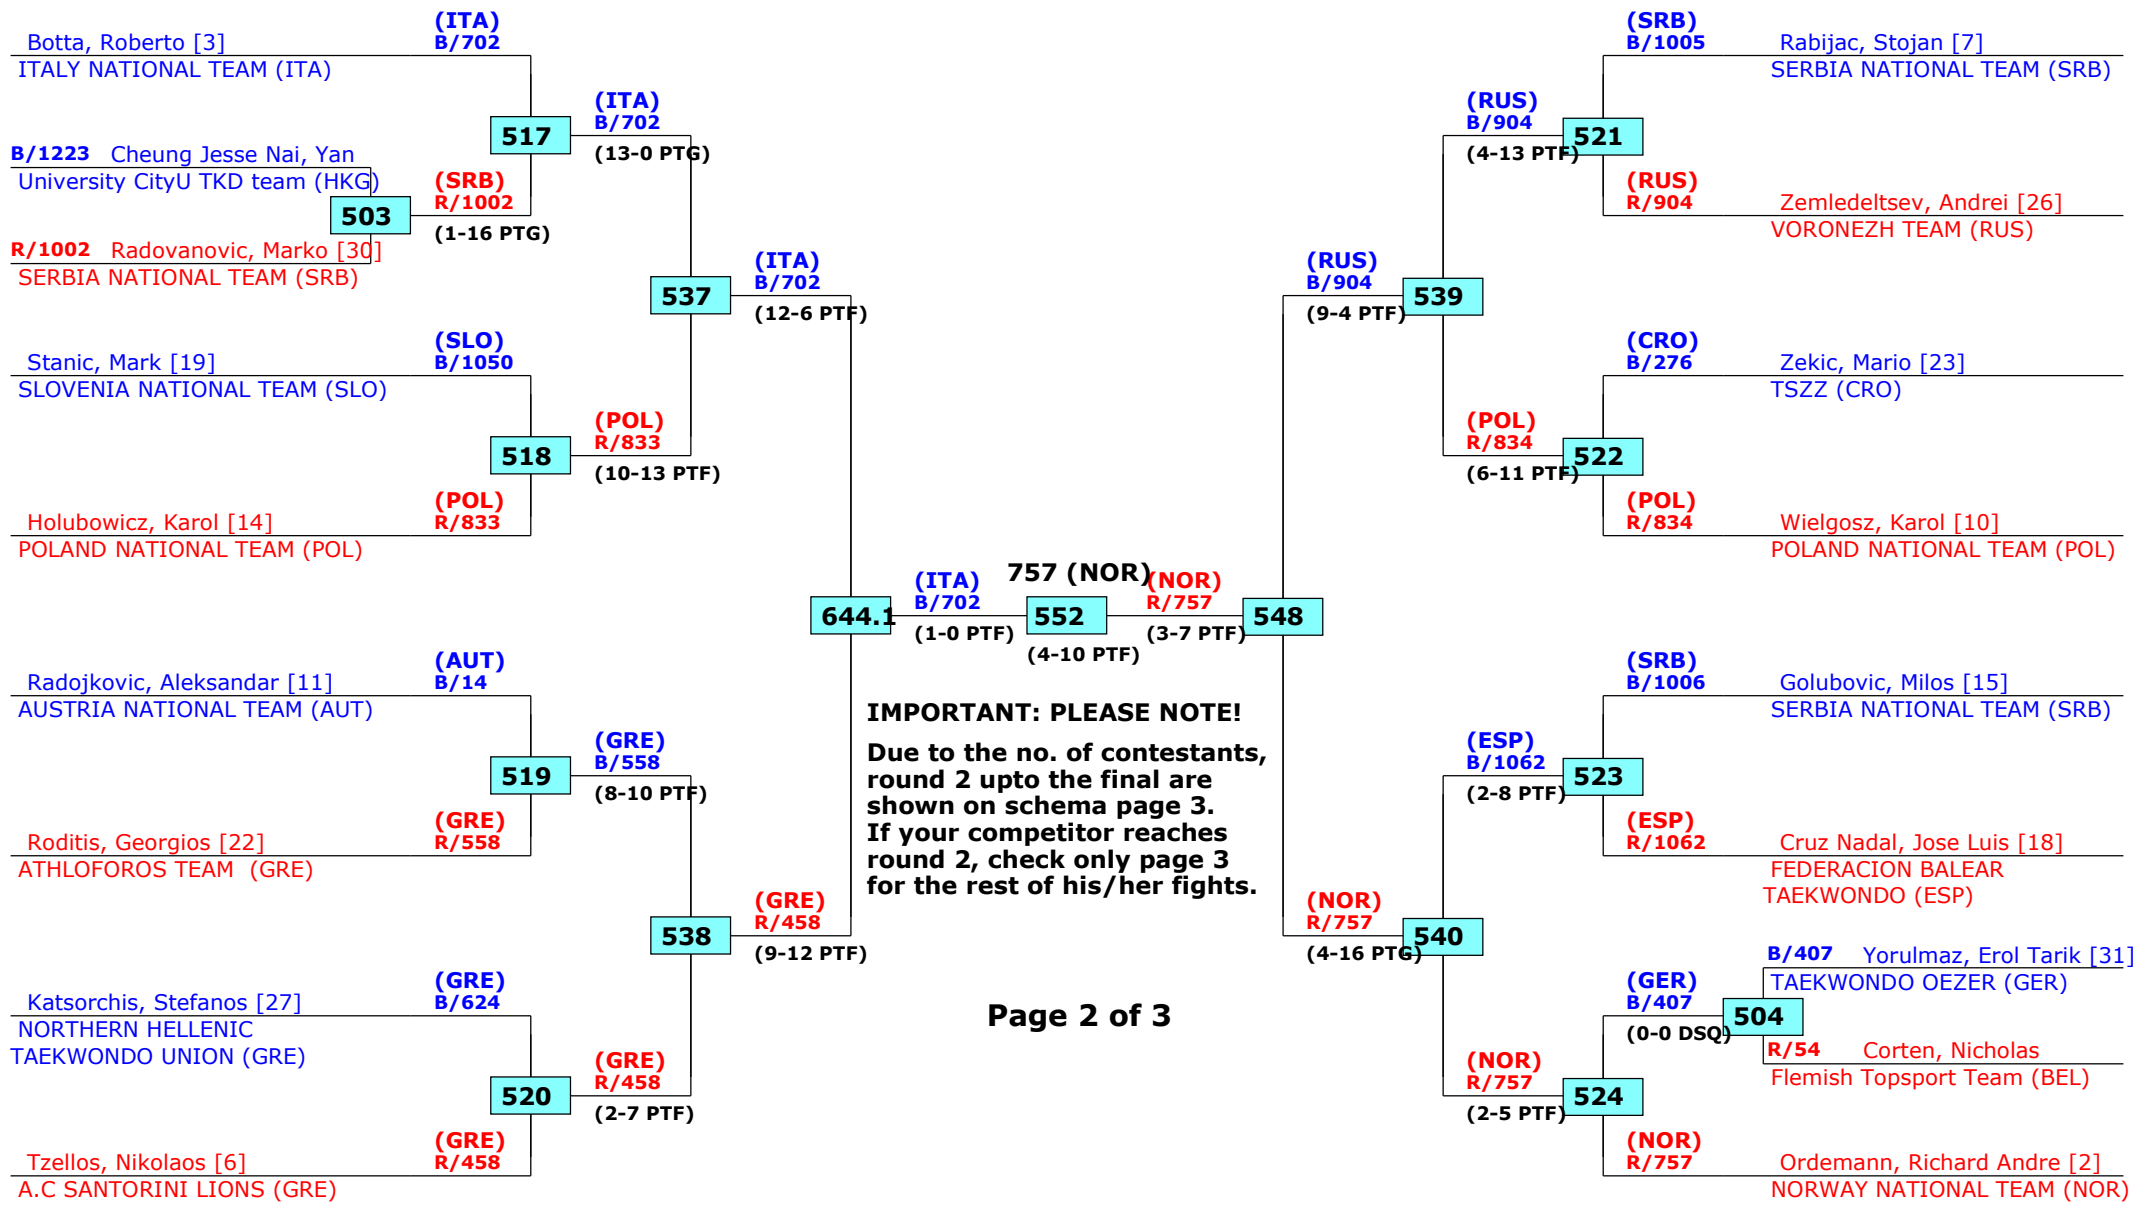

# 15th Galeb Belgrade Trophy - Serbia Open

Belgrade, Serbia

Tournament date: 29-10-2016 upto 30-10-2016

## Seniors Male A -80 (Welter)

Active competitors: 36

Competition date: 30-10-2016

GALEB BELGRADE TROPHY  
SERBIA OPEN  
INTERNATIONAL TAEKWONDO CHAMPIONSHIP

1st rnd      2nd rnd      3rd rnd      QF      SF      QF      3rd rnd      2nd rnd      1st rnd

# 15th Galeb Belgrade Trophy - Serbia Open