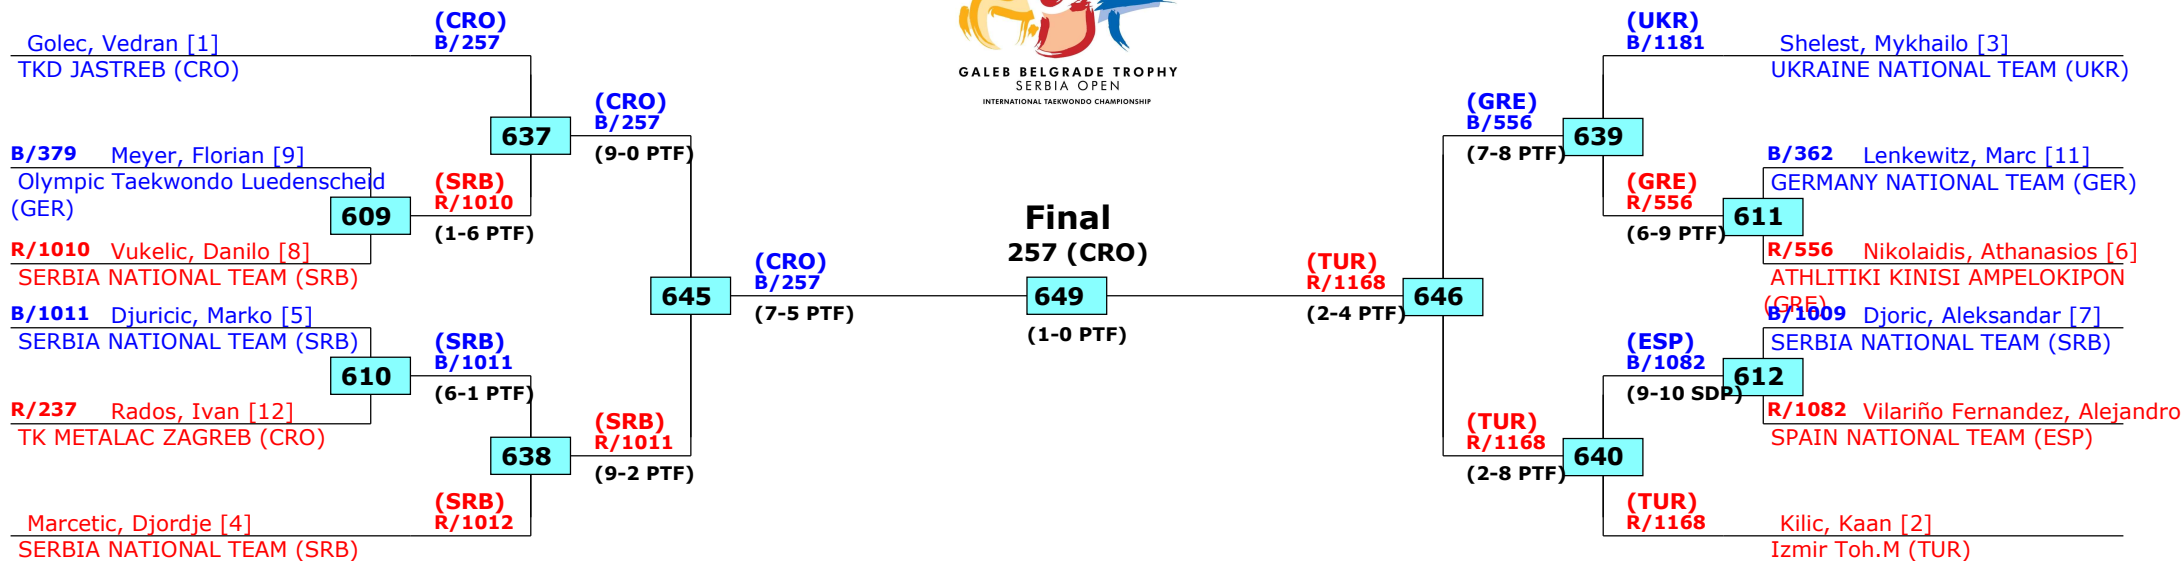

# 15th Galeb Belgrade Trophy - Serbia Open

Belgrade, Serbia

Tournament date: 29-10-2016 upto 30-10-2016

Seniors Male A +87 (Heavy)

Active competitors: 12

Competition date: 30-10-2016

GALEB BELGRADE TROPHY  
SERBIA OPEN  
INTERNATIONAL TAEKWONDO CHAMPIONSHIP