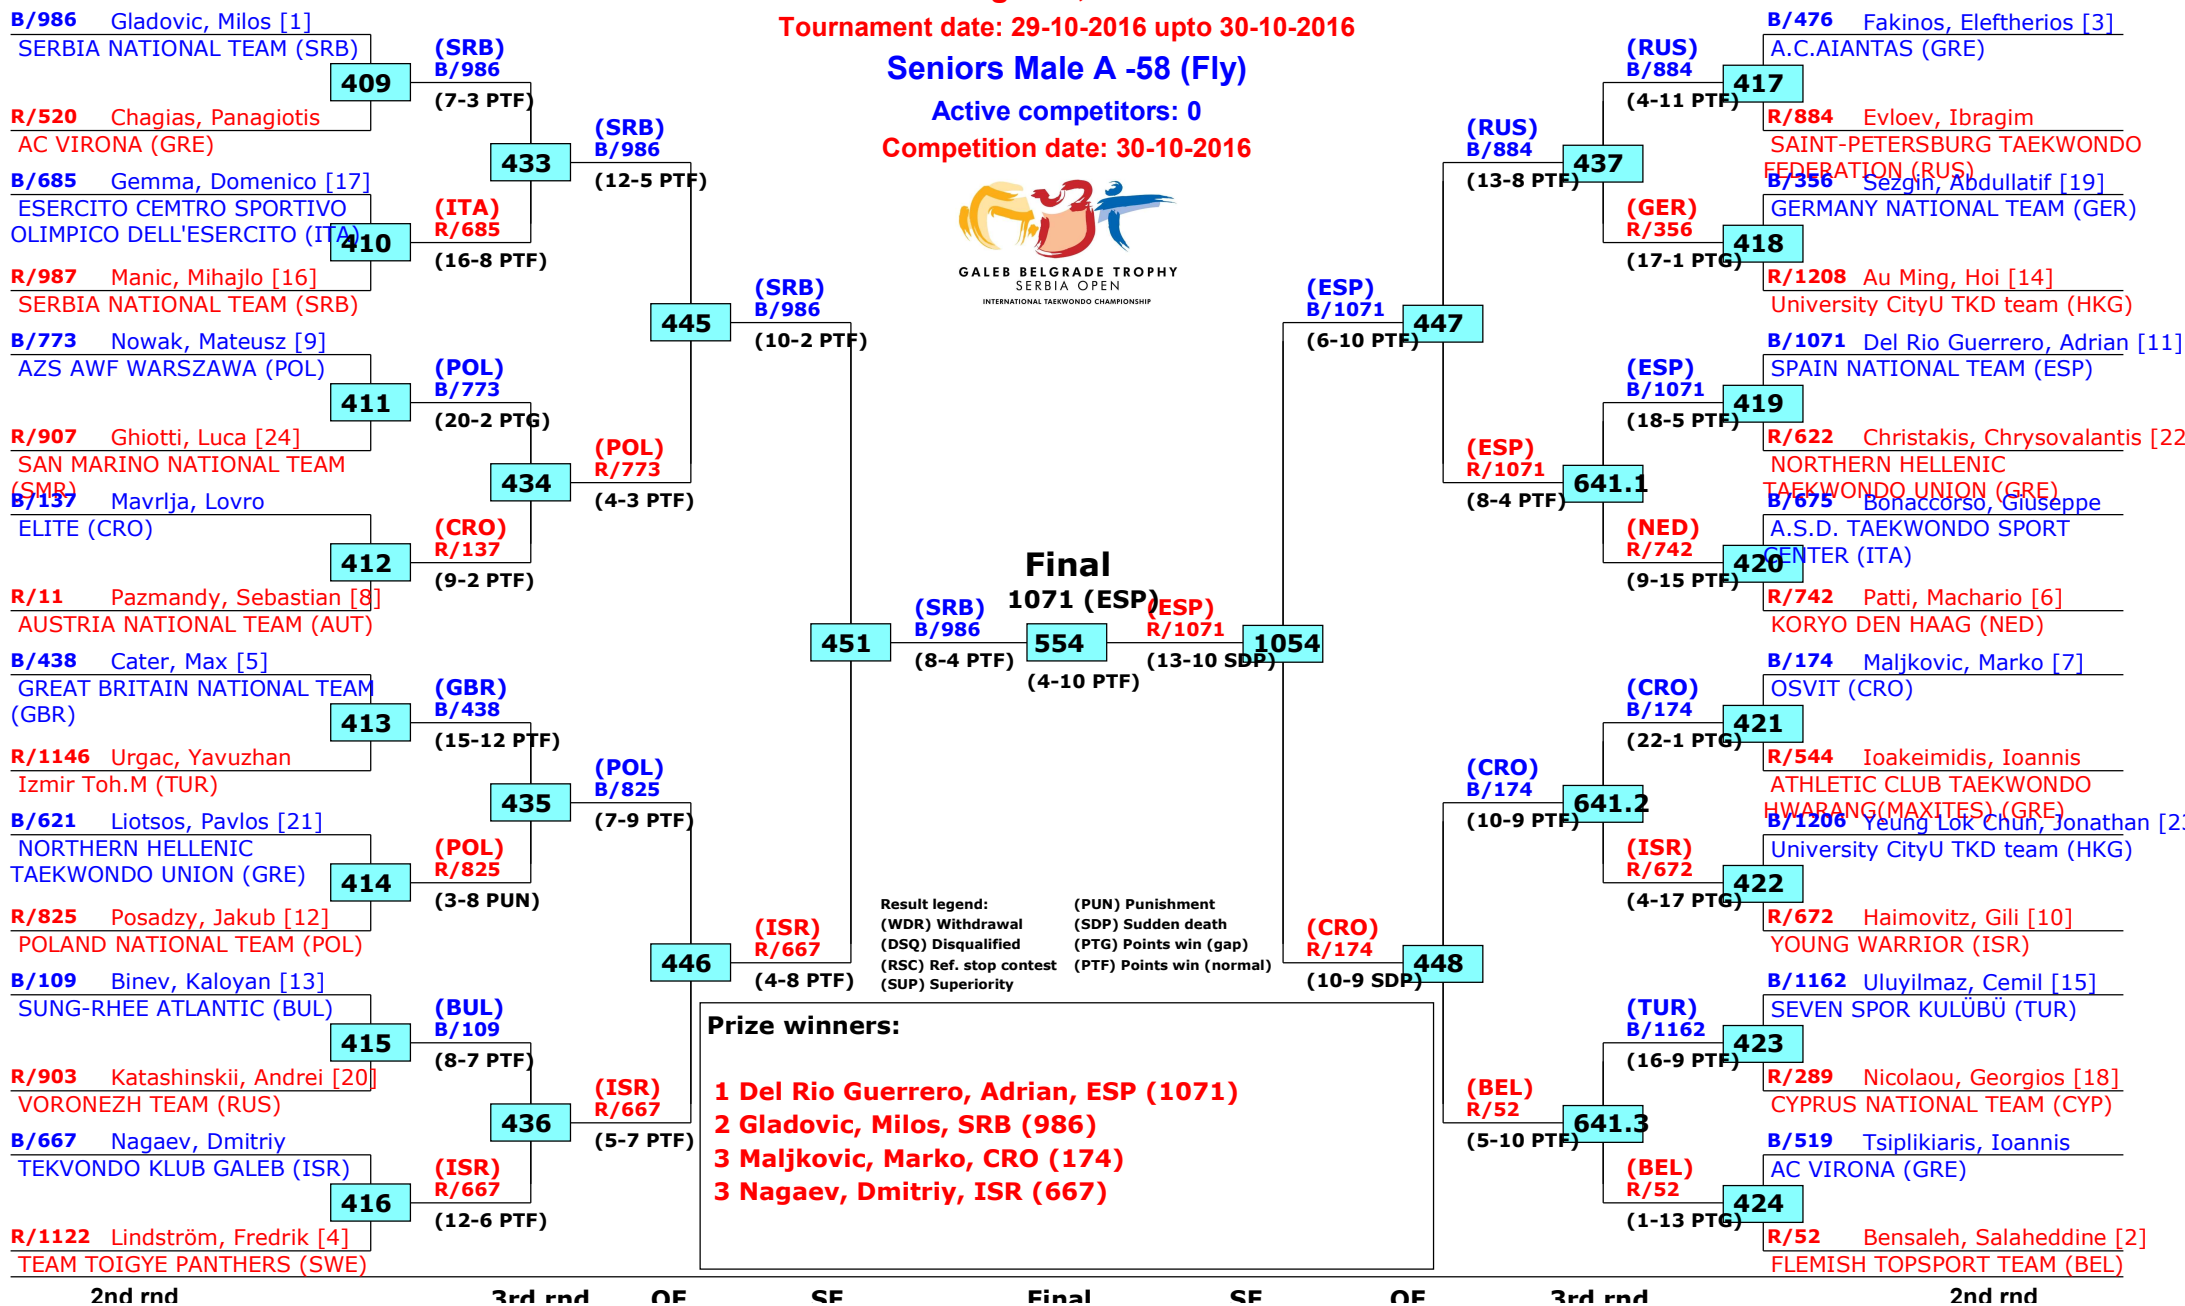

# 15th Galeb Belgrade Trophy - Serbia Open

Belgrade, Serbia

Tournament date: 29-10-2016 upto 30-10-2016

# 15th Galeb Belgrade Trophy - Serbia Open

## Belgrade, Serbia

Tournament date: 29-10-2016 upto 30-10-2016

### Seniors Male A -58 (Fly)

Active competitors: 0

Competition date: 30-10-2016

GALEB BELGRADE TROPHY  
SERBIA OPEN  
INTERNATIONAL TAEKWONDO CHAMPIONSHIP

1st rnd

2nd rnd

3rd rnd

QF