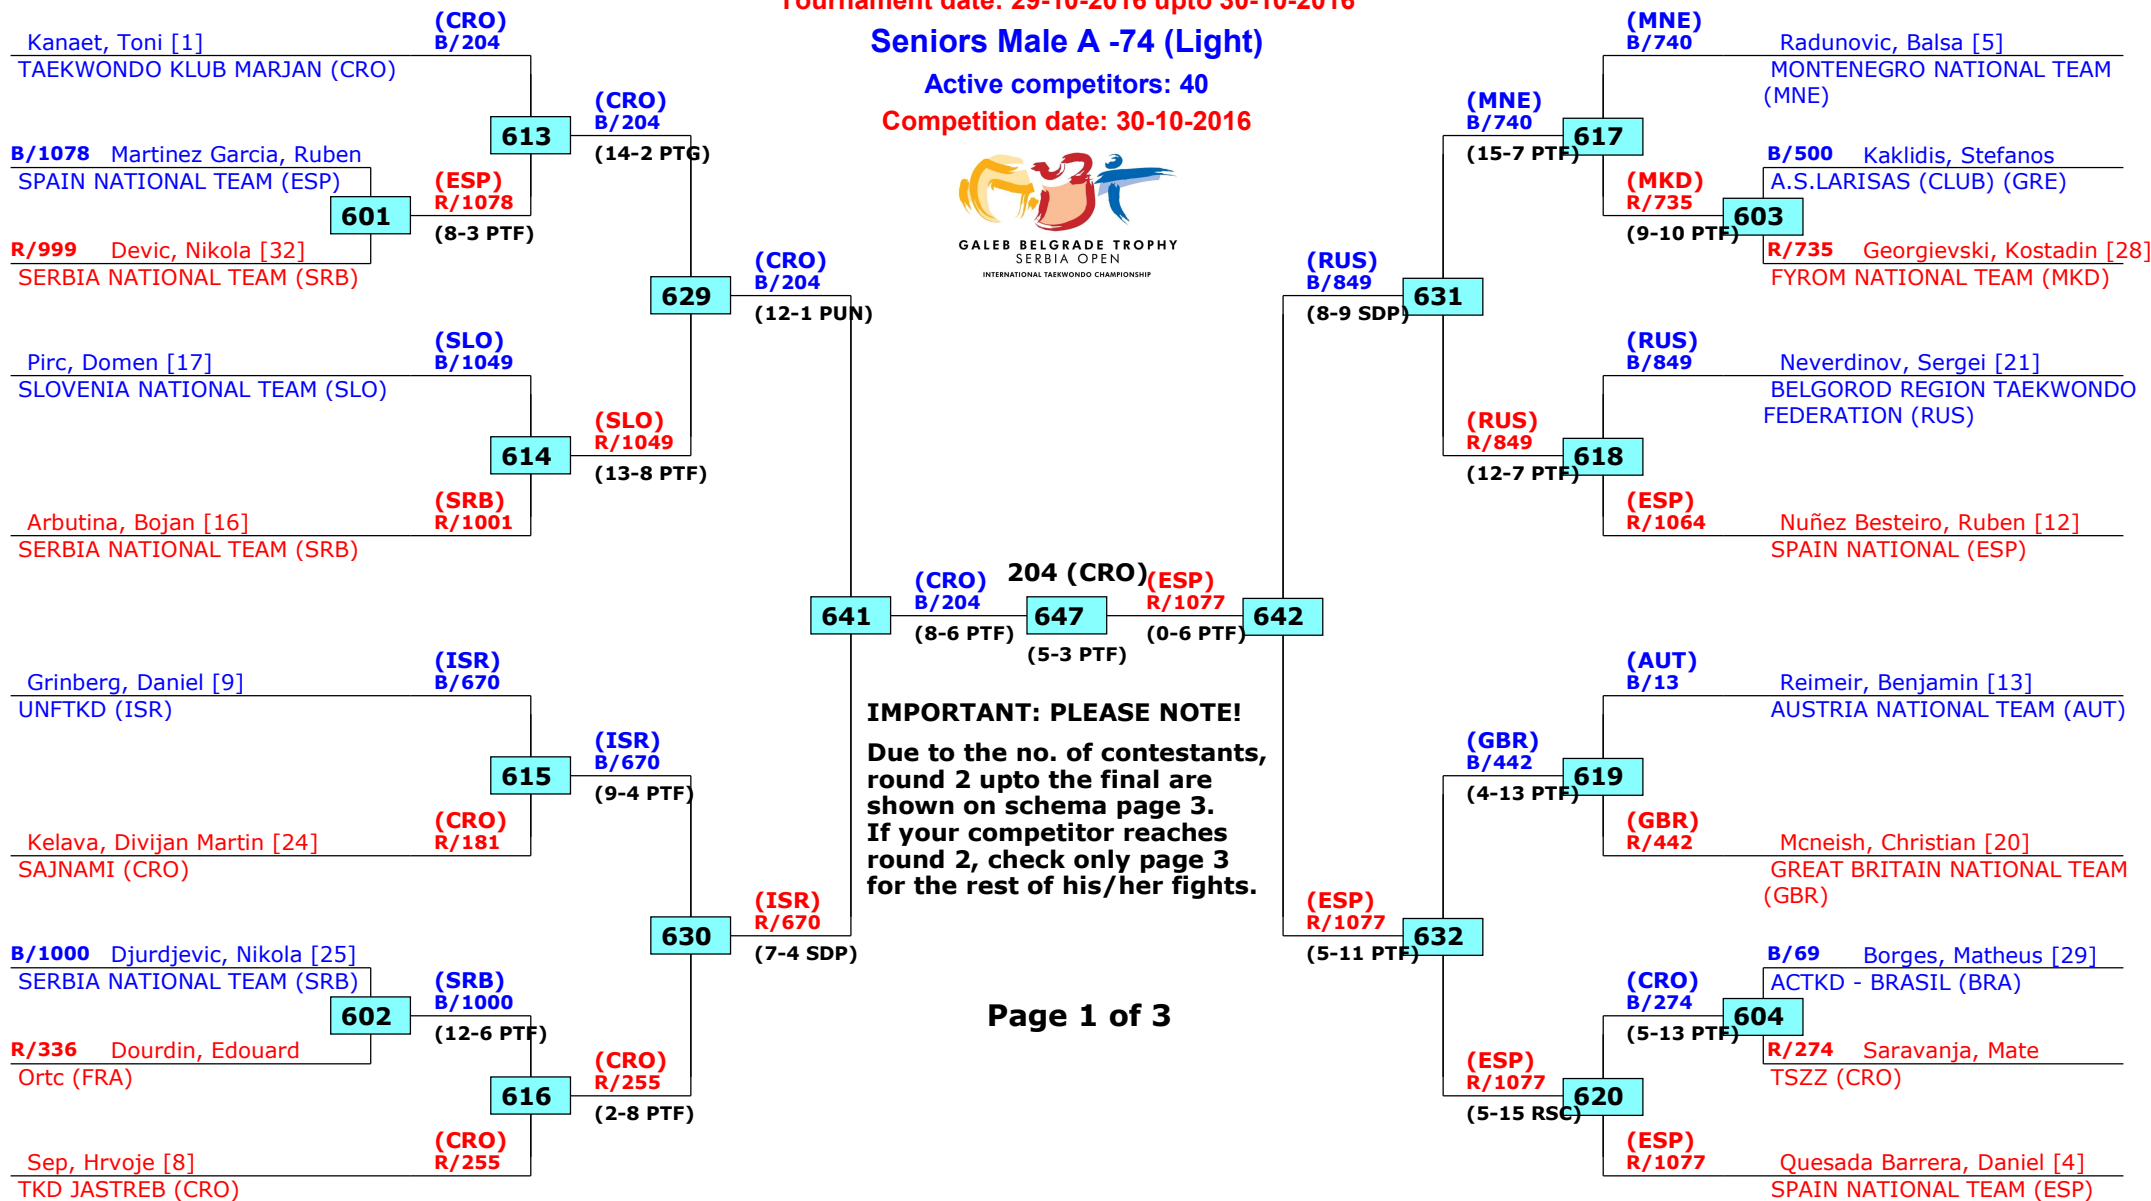

## Belgrade, Serbia

Tournament date: 29-10-2016 upto 30-10-2016

### Seniors Male A -68 (Feather)

Active competitors: 0

Competition date: 30-10-2016

GALEB BELGRADE TROPHY  
SERBIA OPEN  
INTERNATIONAL TAEKWONDO CHAMPIONSHIP

# 15th Galeb Belgrade Trophy - Serbia Open

Belgrade, Serbia

Tournament date: 29-10-2016 upto 30-10-2016

## Seniors Male A -74 (Light)

Active competitors: 40

Competition date: 30-10-2016

GALEB BELGRADE TROPHY  
SERBIA OPEN  
INTERNATIONAL TAEKWONDO CHAMPIONSHIP

**IMPORTANT: PLEASE NOTE!**  
Due to the no. of contestants, round 2 upto the final are shown on schema page 3. If your competitor reaches round 2, check only page 3 for the rest of his/her fights.