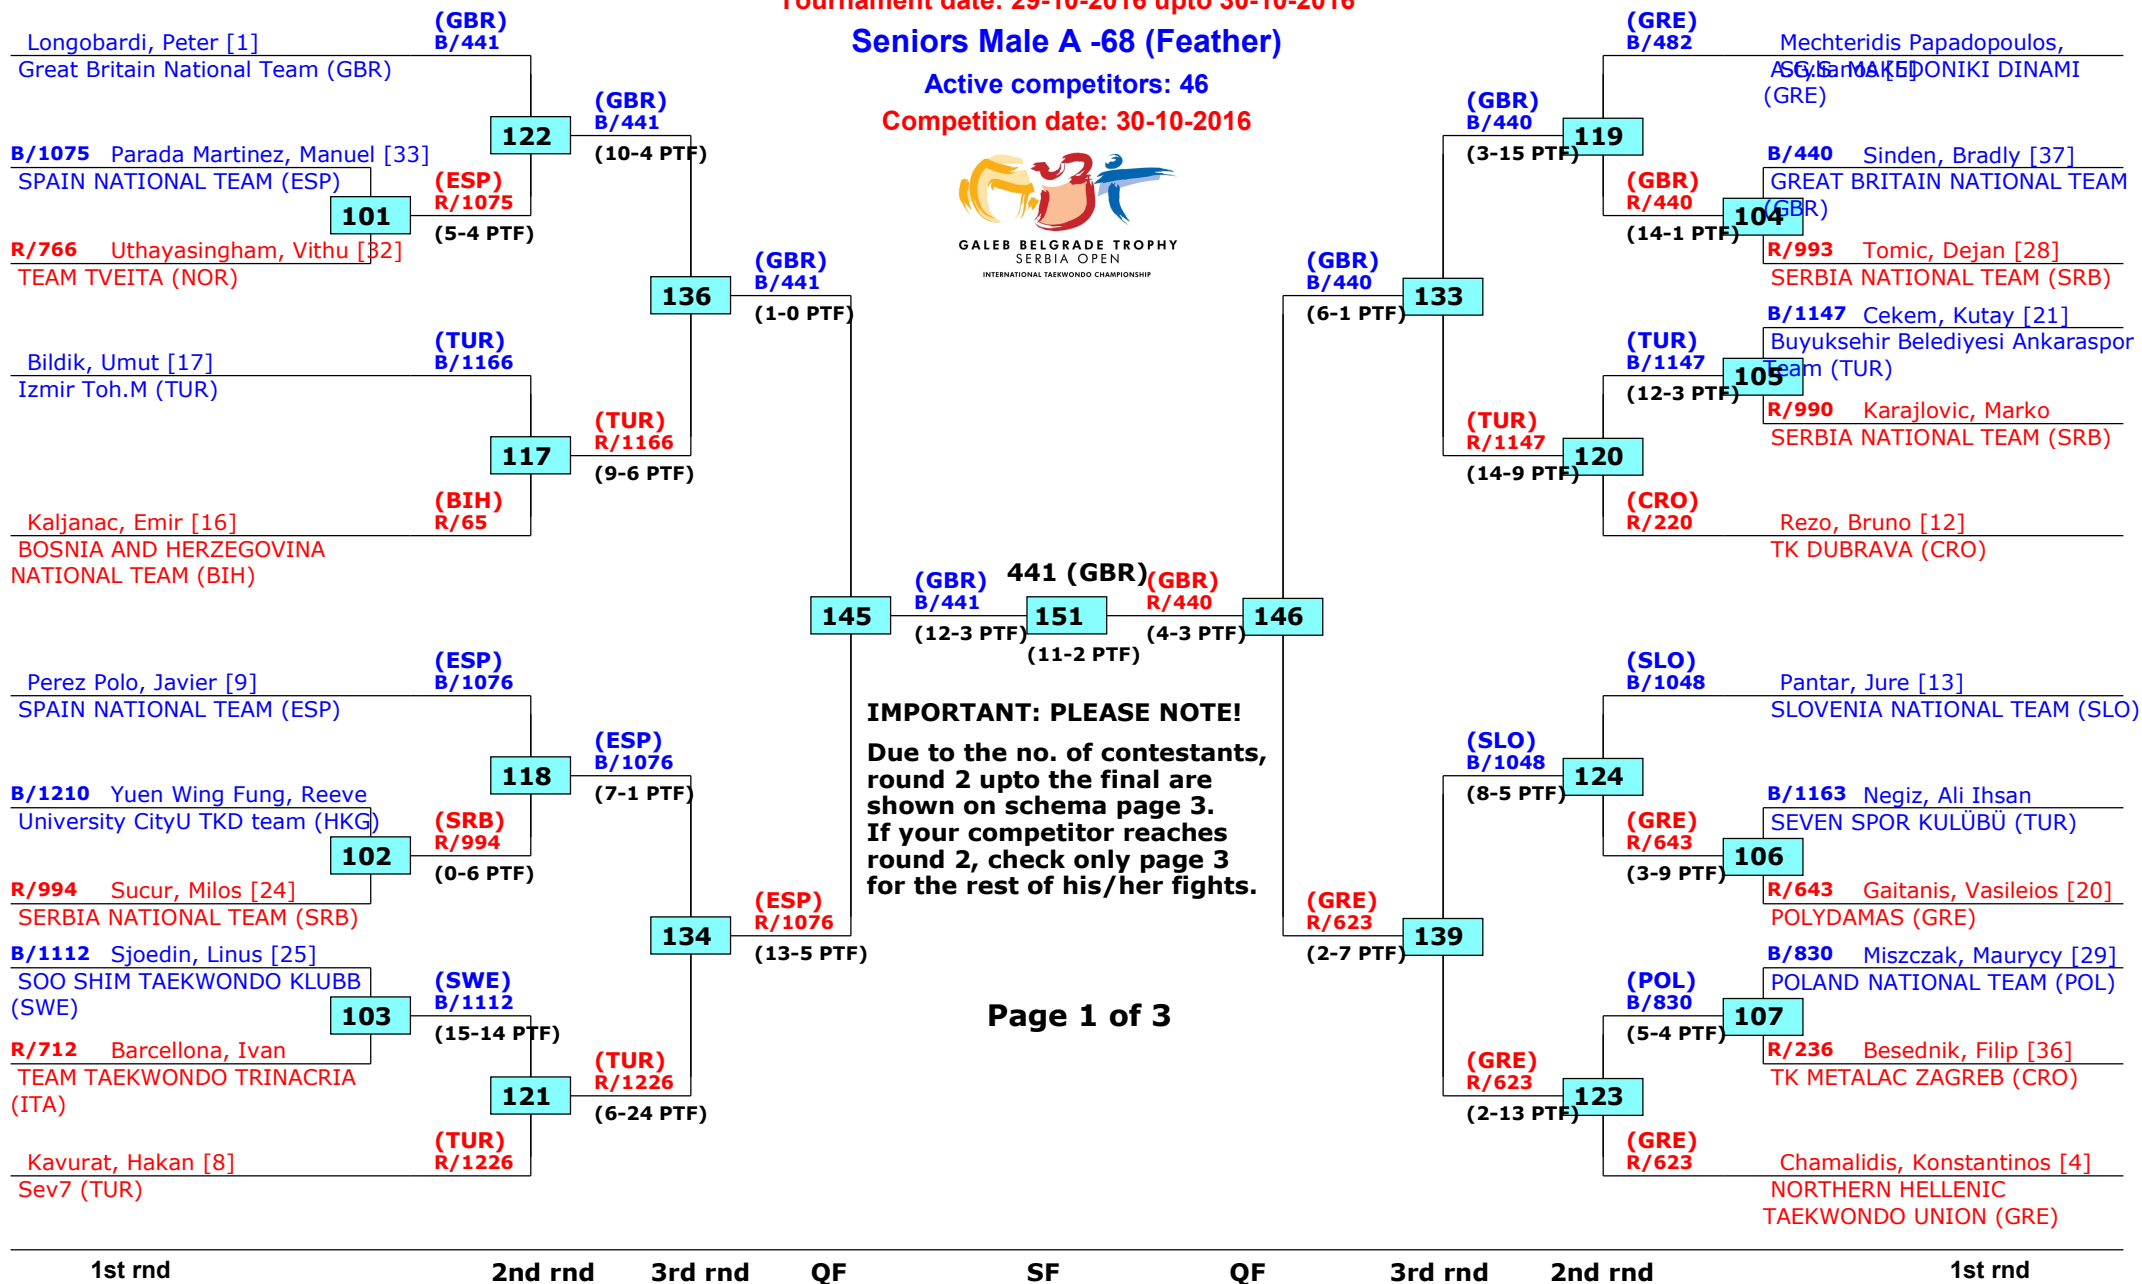

# 15th Galeb Belgrade Trophy - Serbia Open

## Belgrade, Serbia

Tournament date: 29-10-2016 upto 30-10-2016

### Seniors Male A -68 (Feather)

Active competitors: 46

Competition date: 30-10-2016

GALEB BELGRADE TROPHY  
SERBIA OPEN  
INTERNATIONAL TAEKWONDO CHAMPIONSHIP

**IMPORTANT: PLEASE NOTE!**  
Due to the no. of contestants, round 2 upto the final are shown on schema page 3. If your competitor reaches round 2, check only page 3 for the rest of his/her fights.