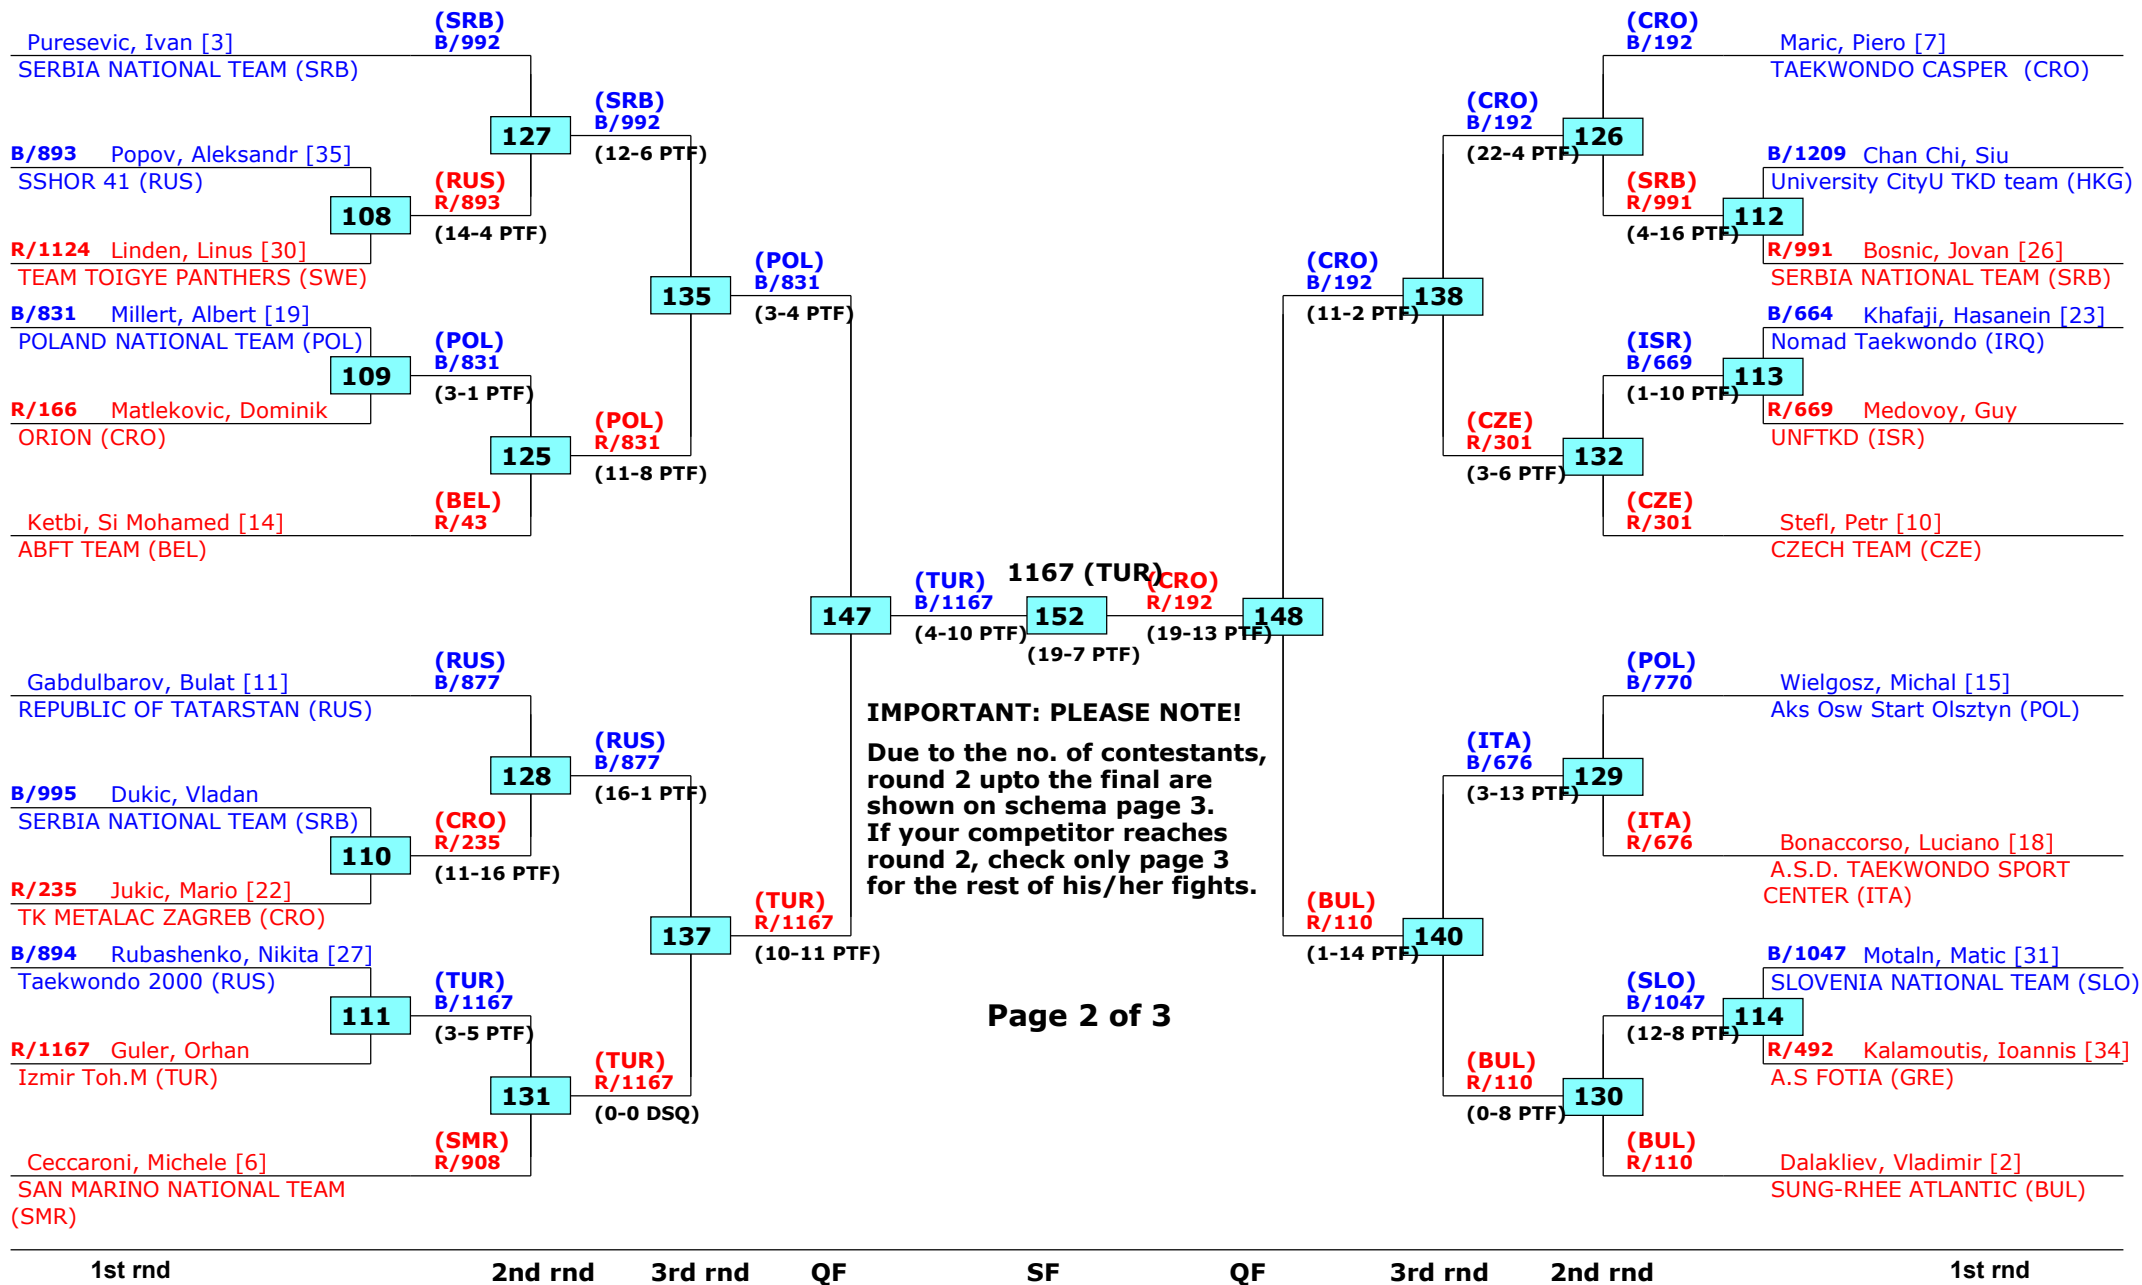

## Belgrade, Serbia

Tournament date: 29-10-2016 upto 30-10-2016

### Seniors Male A -68 (Feather)

Active competitors: 46

Competition date: 30-10-2016

GALEB BELGRADE TROPHY  
SERBIA OPEN  
INTERNATIONAL TAEKWONDO CHAMPIONSHIP

**IMPORTANT: PLEASE NOTE!**  
Due to the no. of contestants, round 2 upto the final are shown on schema page 3. If your competitor reaches round 2, check only page 3 for the rest of his/her fights.

# 15th Galeb Belgrade Trophy - Serbia Open