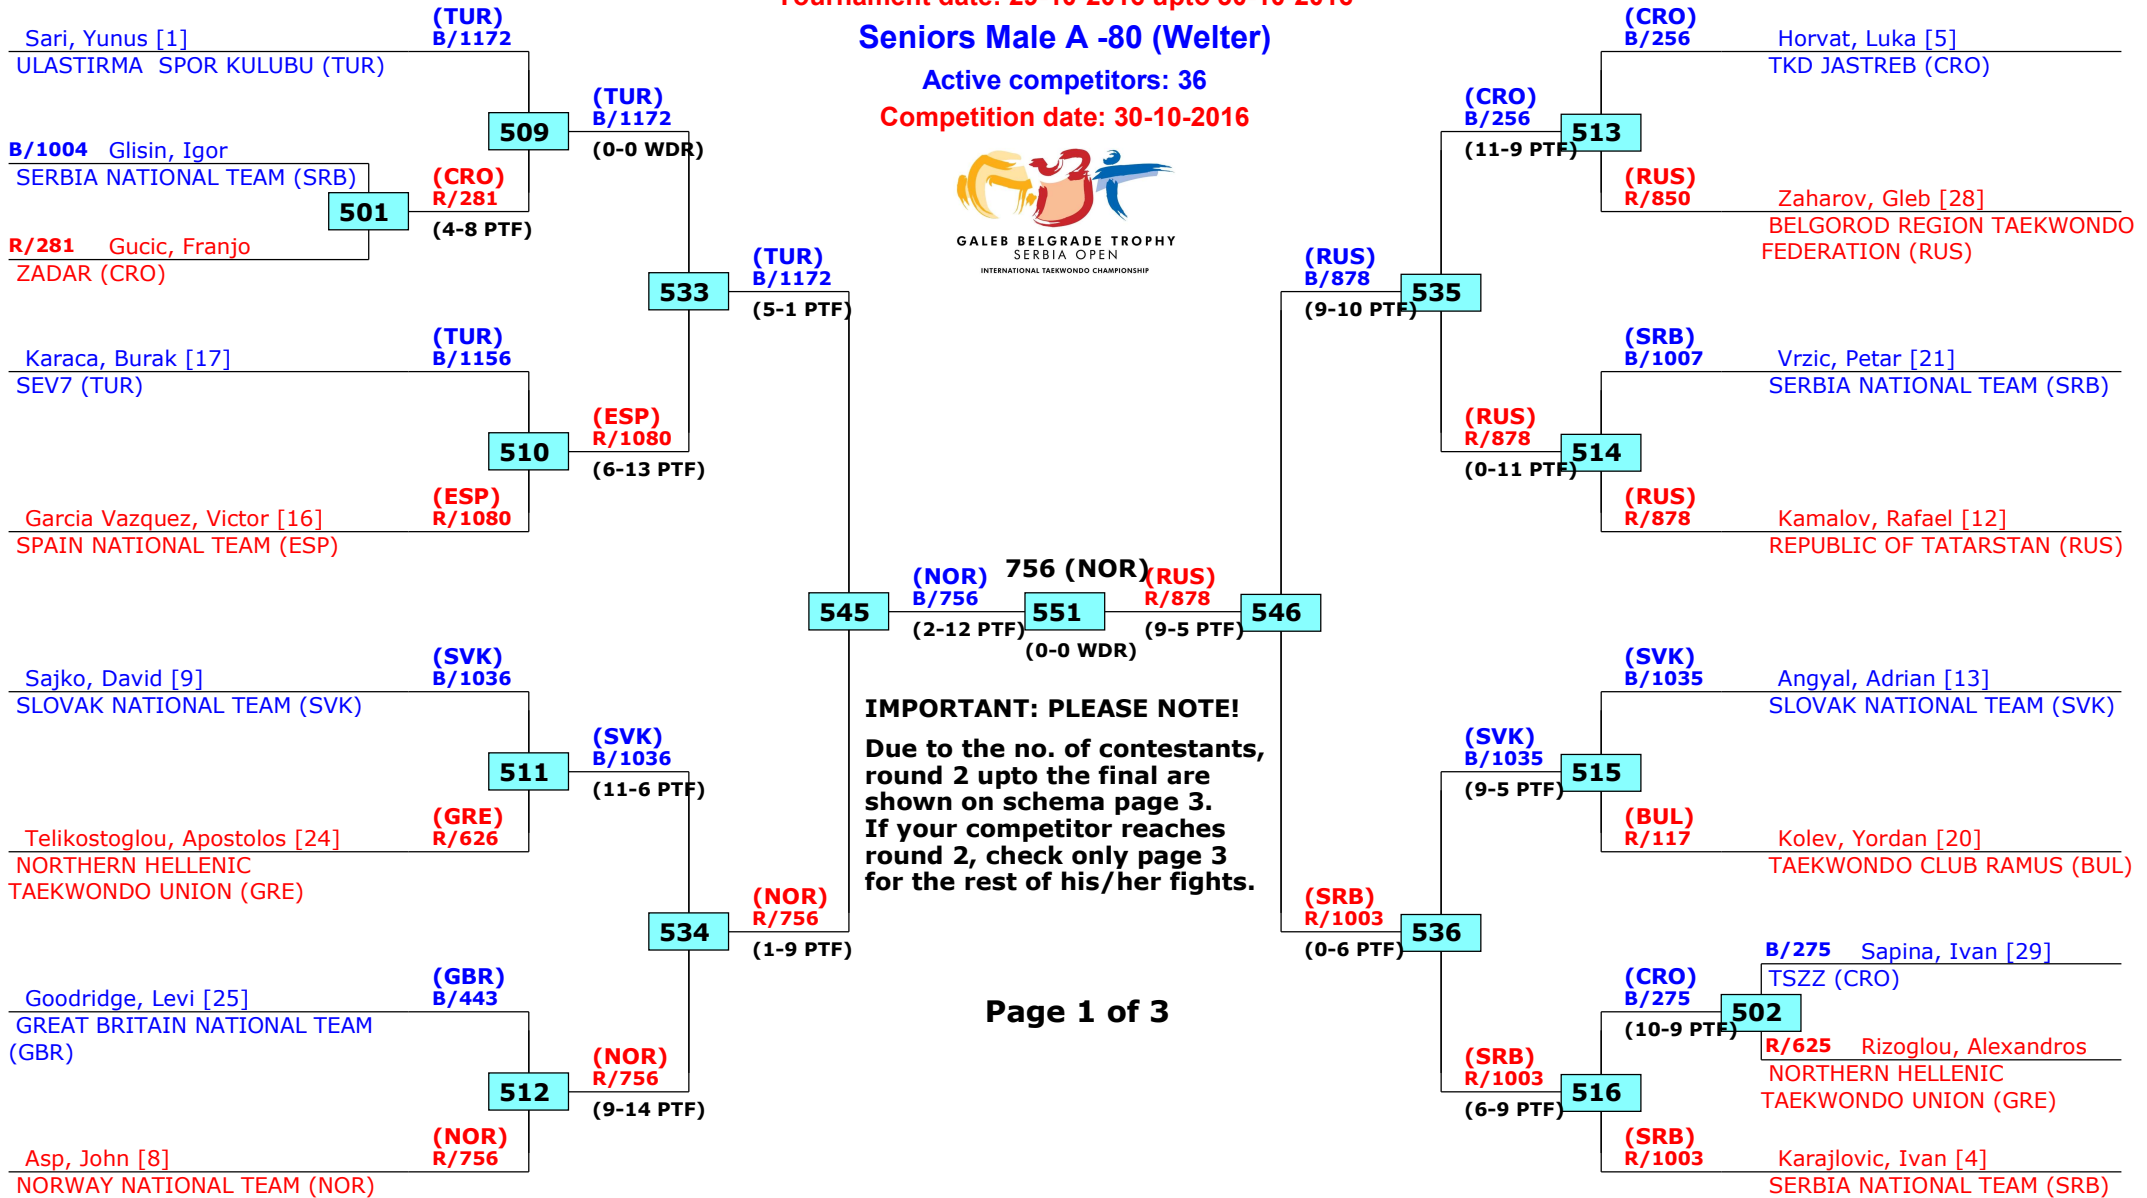

## Belgrade, Serbia

Tournament date: 29-10-2016 upto 30-10-2016

# 15th Galeb Belgrade Trophy - Serbia Open

Belgrade, Serbia

Tournament date: 29-10-2016 upto 30-10-2016

## Seniors Male A -80 (Welter)

Active competitors: 36

Competition date: 30-10-2016

GALEB BELGRADE TROPHY  
SERBIA OPEN  
INTERNATIONAL TAEKWONDO CHAMPIONSHIP

1st rnd      2nd rnd      3rd rnd      QF      SF      QF      3rd rnd      2nd rnd      1st rnd

# 15th Galeb Belgrade Trophy - Serbia Open