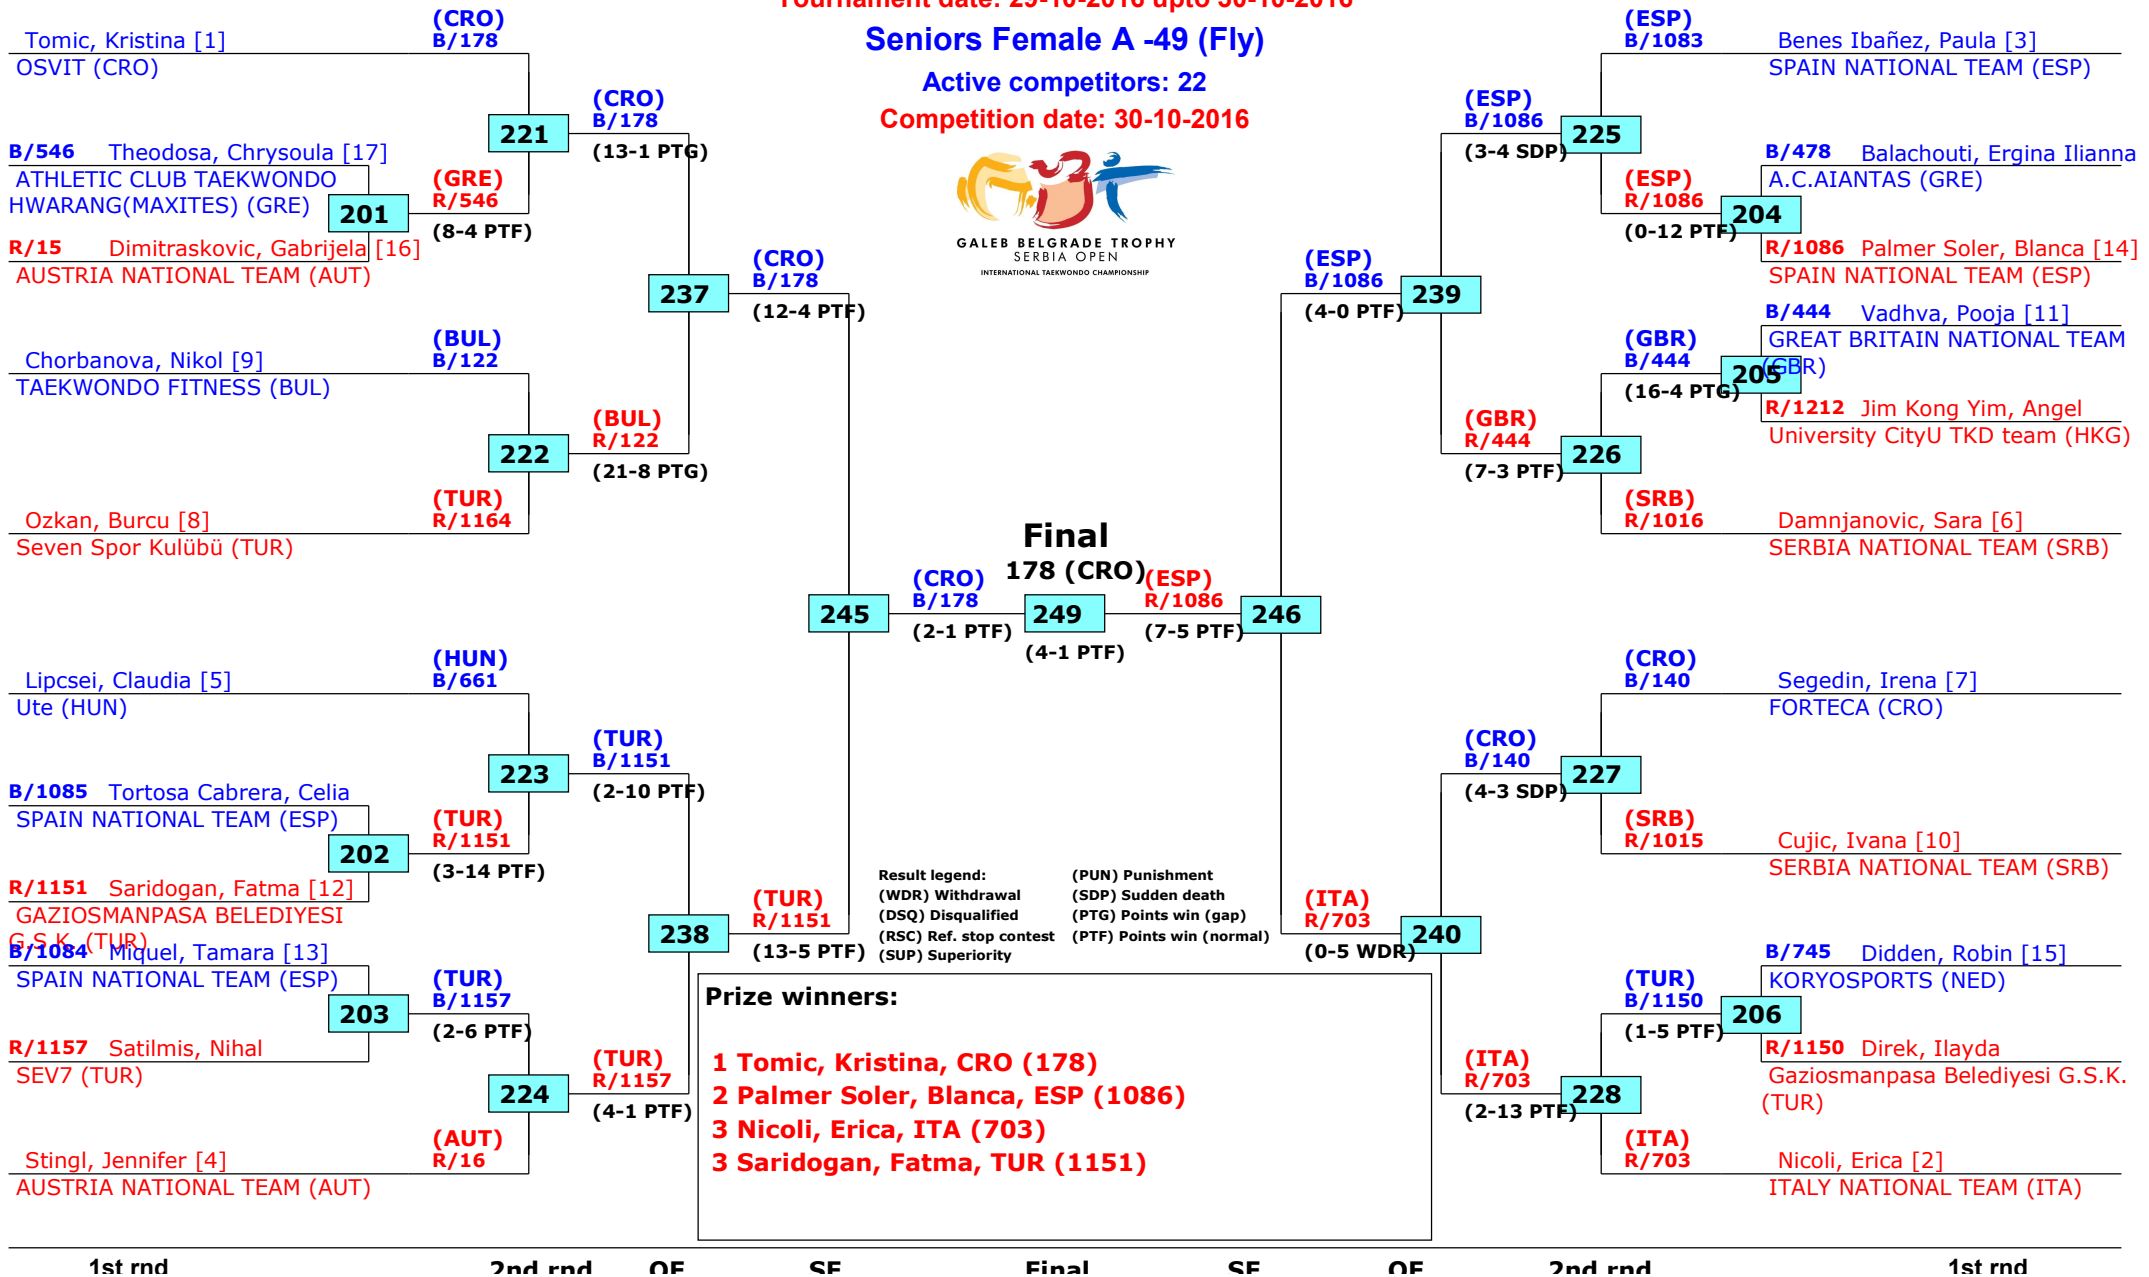

### Seniors Female A -46 (Fin)

Active competitors: 20

Competition date: 30-10-2016

GALEB BELGRADE TROPHY  
SERBIA OPEN  
INTERNATIONAL TAEKWONDO CHAMPIONSHIP

# 15th Galeb Belgrade Trophy - Serbia Open

## Belgrade, Serbia

Tournament date: 29-10-2016 upto 30-10-2016