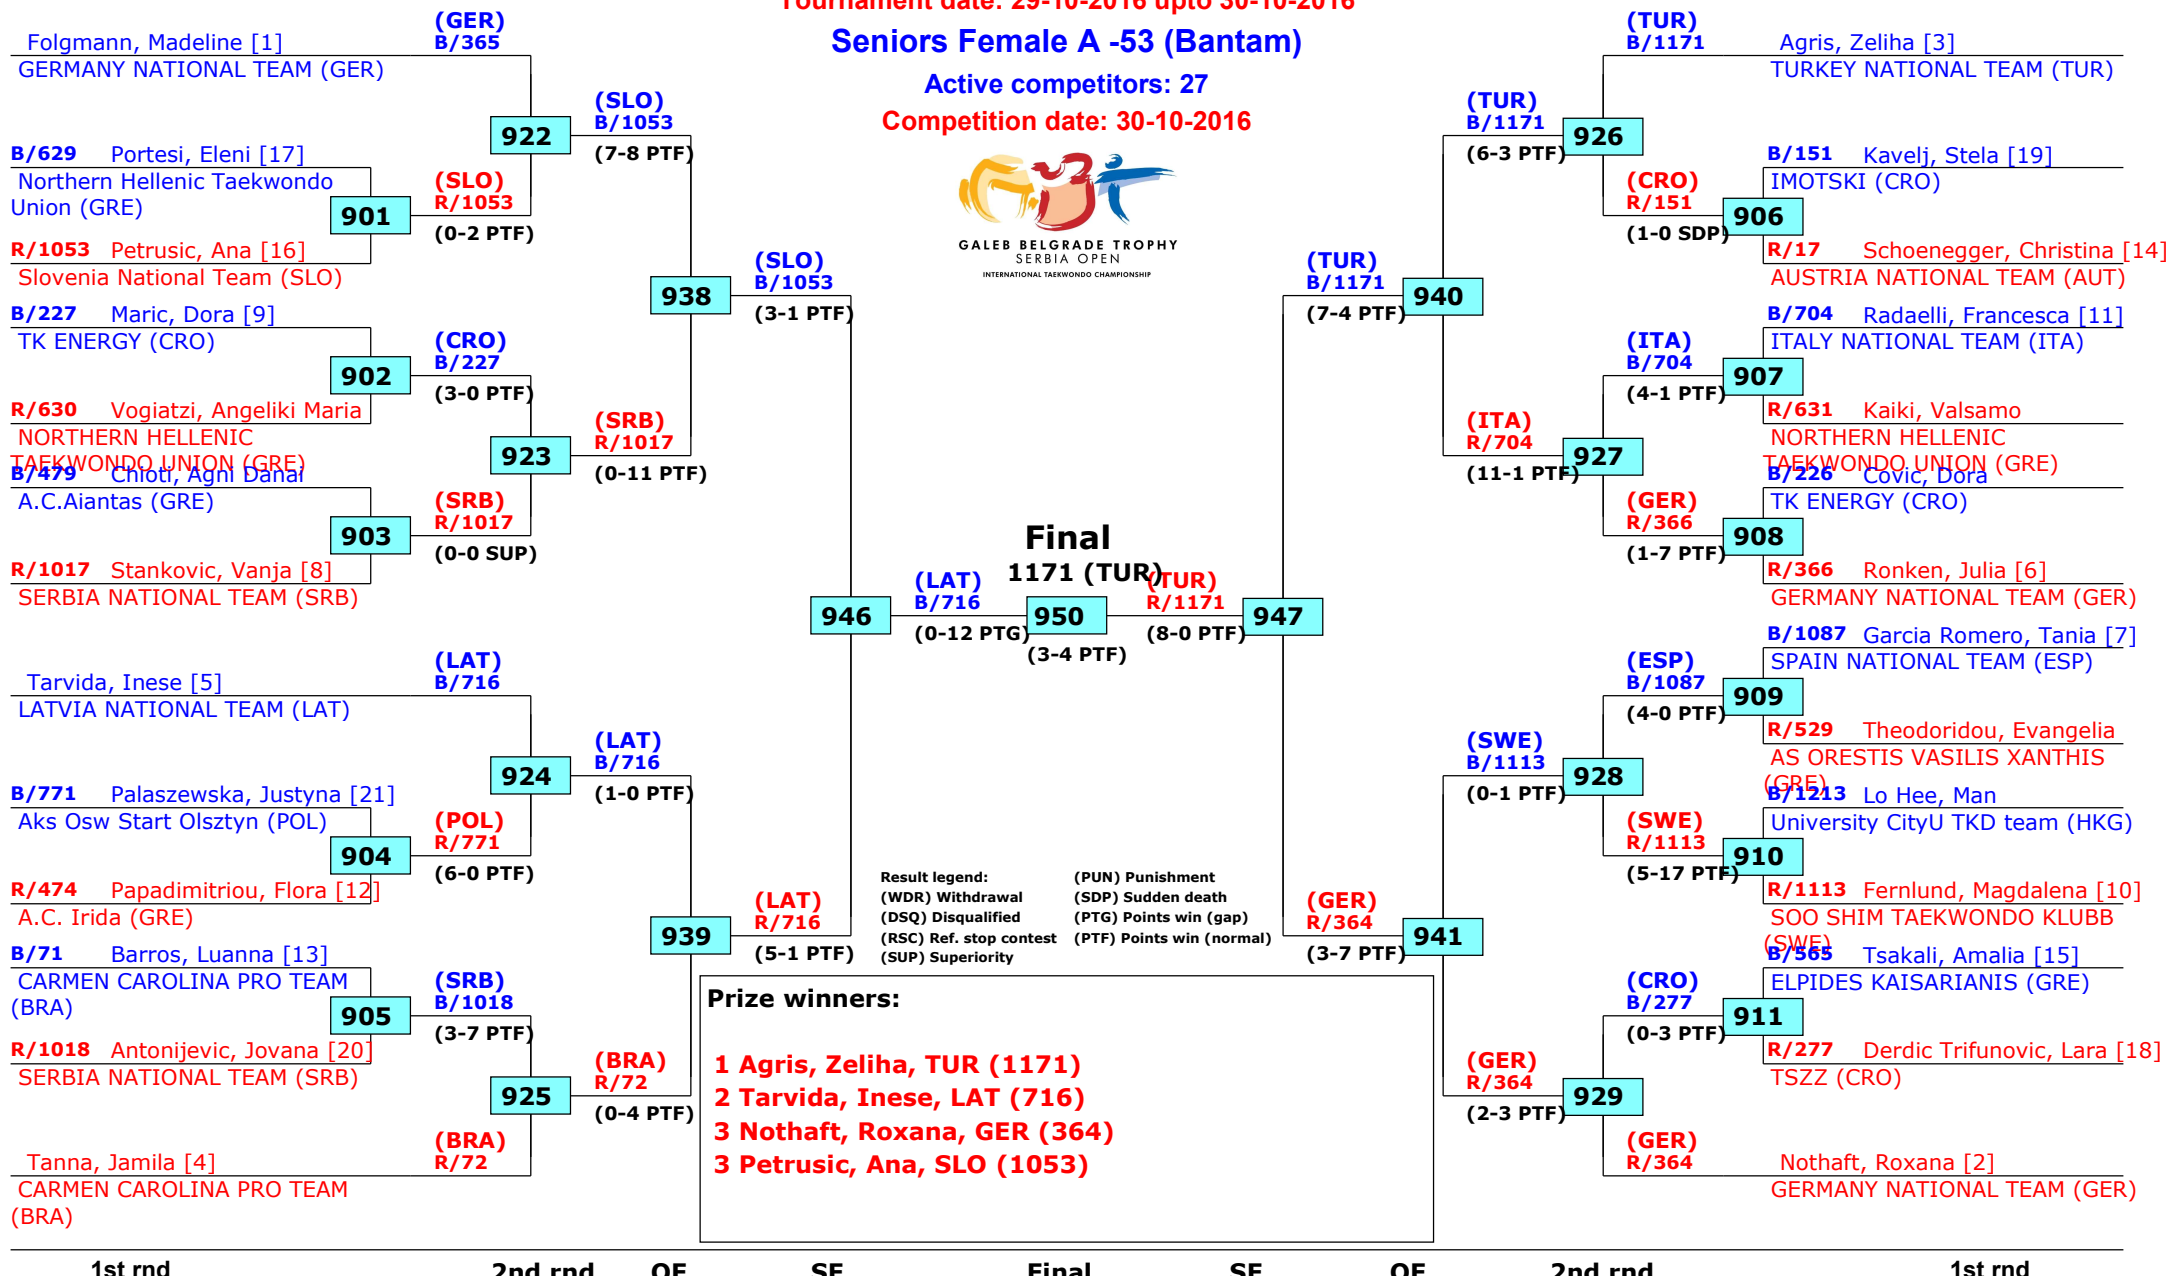

# 15th Galeb Belgrade Trophy - Serbia Open

## Belgrade, Serbia

Tournament date: 29-10-2016 upto 30-10-2016

### Seniors Female A -53 (Bantam)

Active competitors: 27

Competition date: 30-10-2016

GALEB BELGRADE TROPHY  
SERBIA OPEN  
INTERNATIONAL TAEKWONDO CHAMPIONSHIP