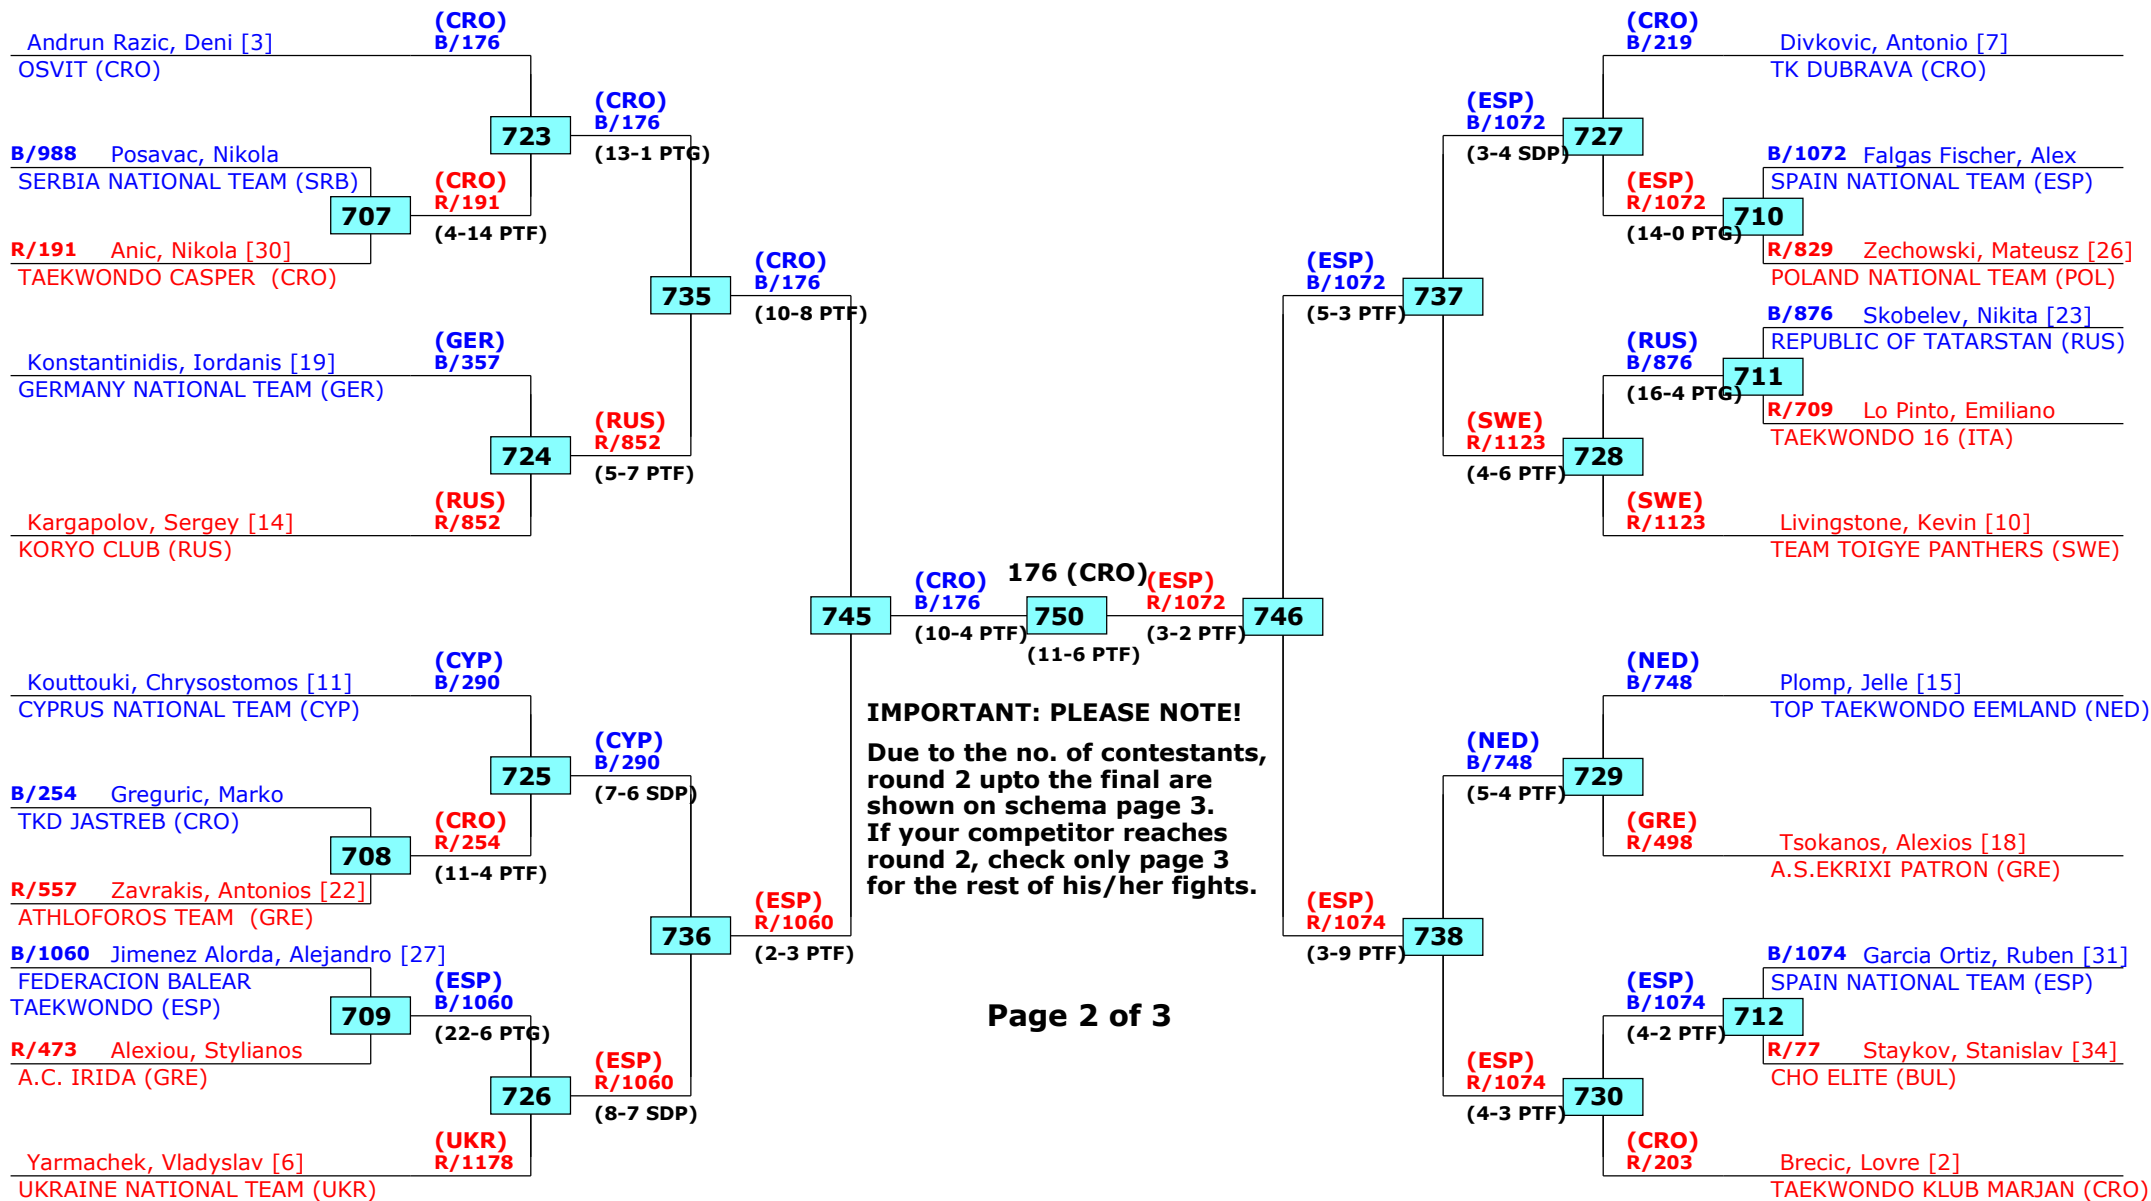

## Belgrade, Serbia

Tournament date: 29-10-2016 upto 30-10-2016

### Seniors Male A -58 (Fly)

Active competitors: 0

Competition date: 30-10-2016

GALEB BELGRADE TROPHY  
SERBIA OPEN  
INTERNATIONAL TAEKWONDO CHAMPIONSHIP

1st rnd

2nd rnd

3rd rnd

QF

# 15th Galeb Belgrade Trophy - Serbia Open