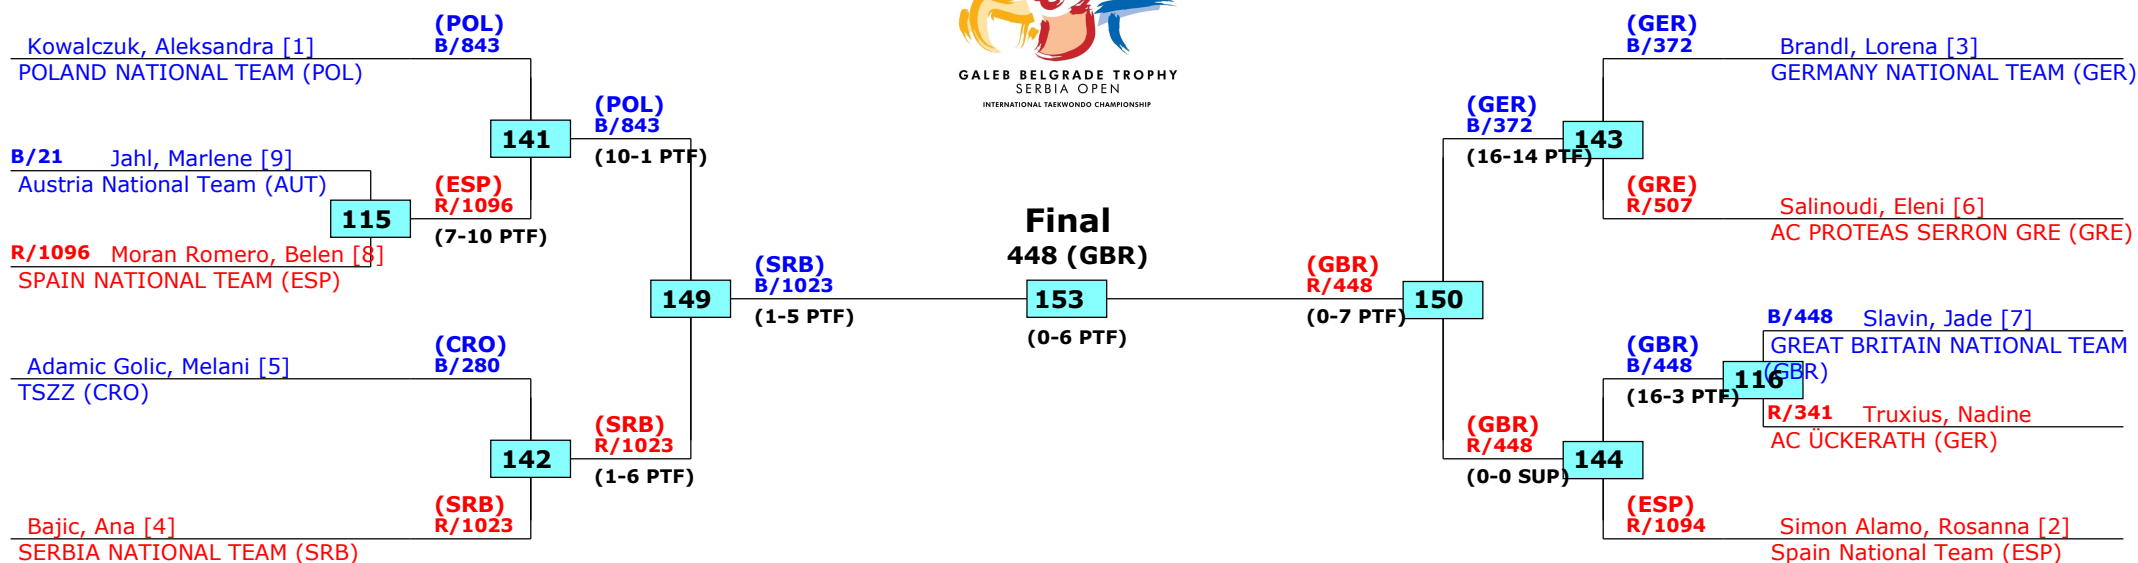

### Seniors Female A -67 (Welter)

Active competitors: 26

Competition date: 30-10-2016

GALEB BELGRADE TROPHY  
SERBIA OPEN  
INTERNATIONAL TAEKWONDO CHAMPIONSHIP

# 15th Galeb Belgrade Trophy - Serbia Open

Belgrade, Serbia

Tournament date: 29-10-2016 upto 30-10-2016

Seniors Female A +73 (Heavy)

Active competitors: 10

Competition date: 30-10-2016

GALEB BELGRADE TROPHY  
SERBIA OPEN  
INTERNATIONAL TAEKWONDO CHAMPIONSHIP