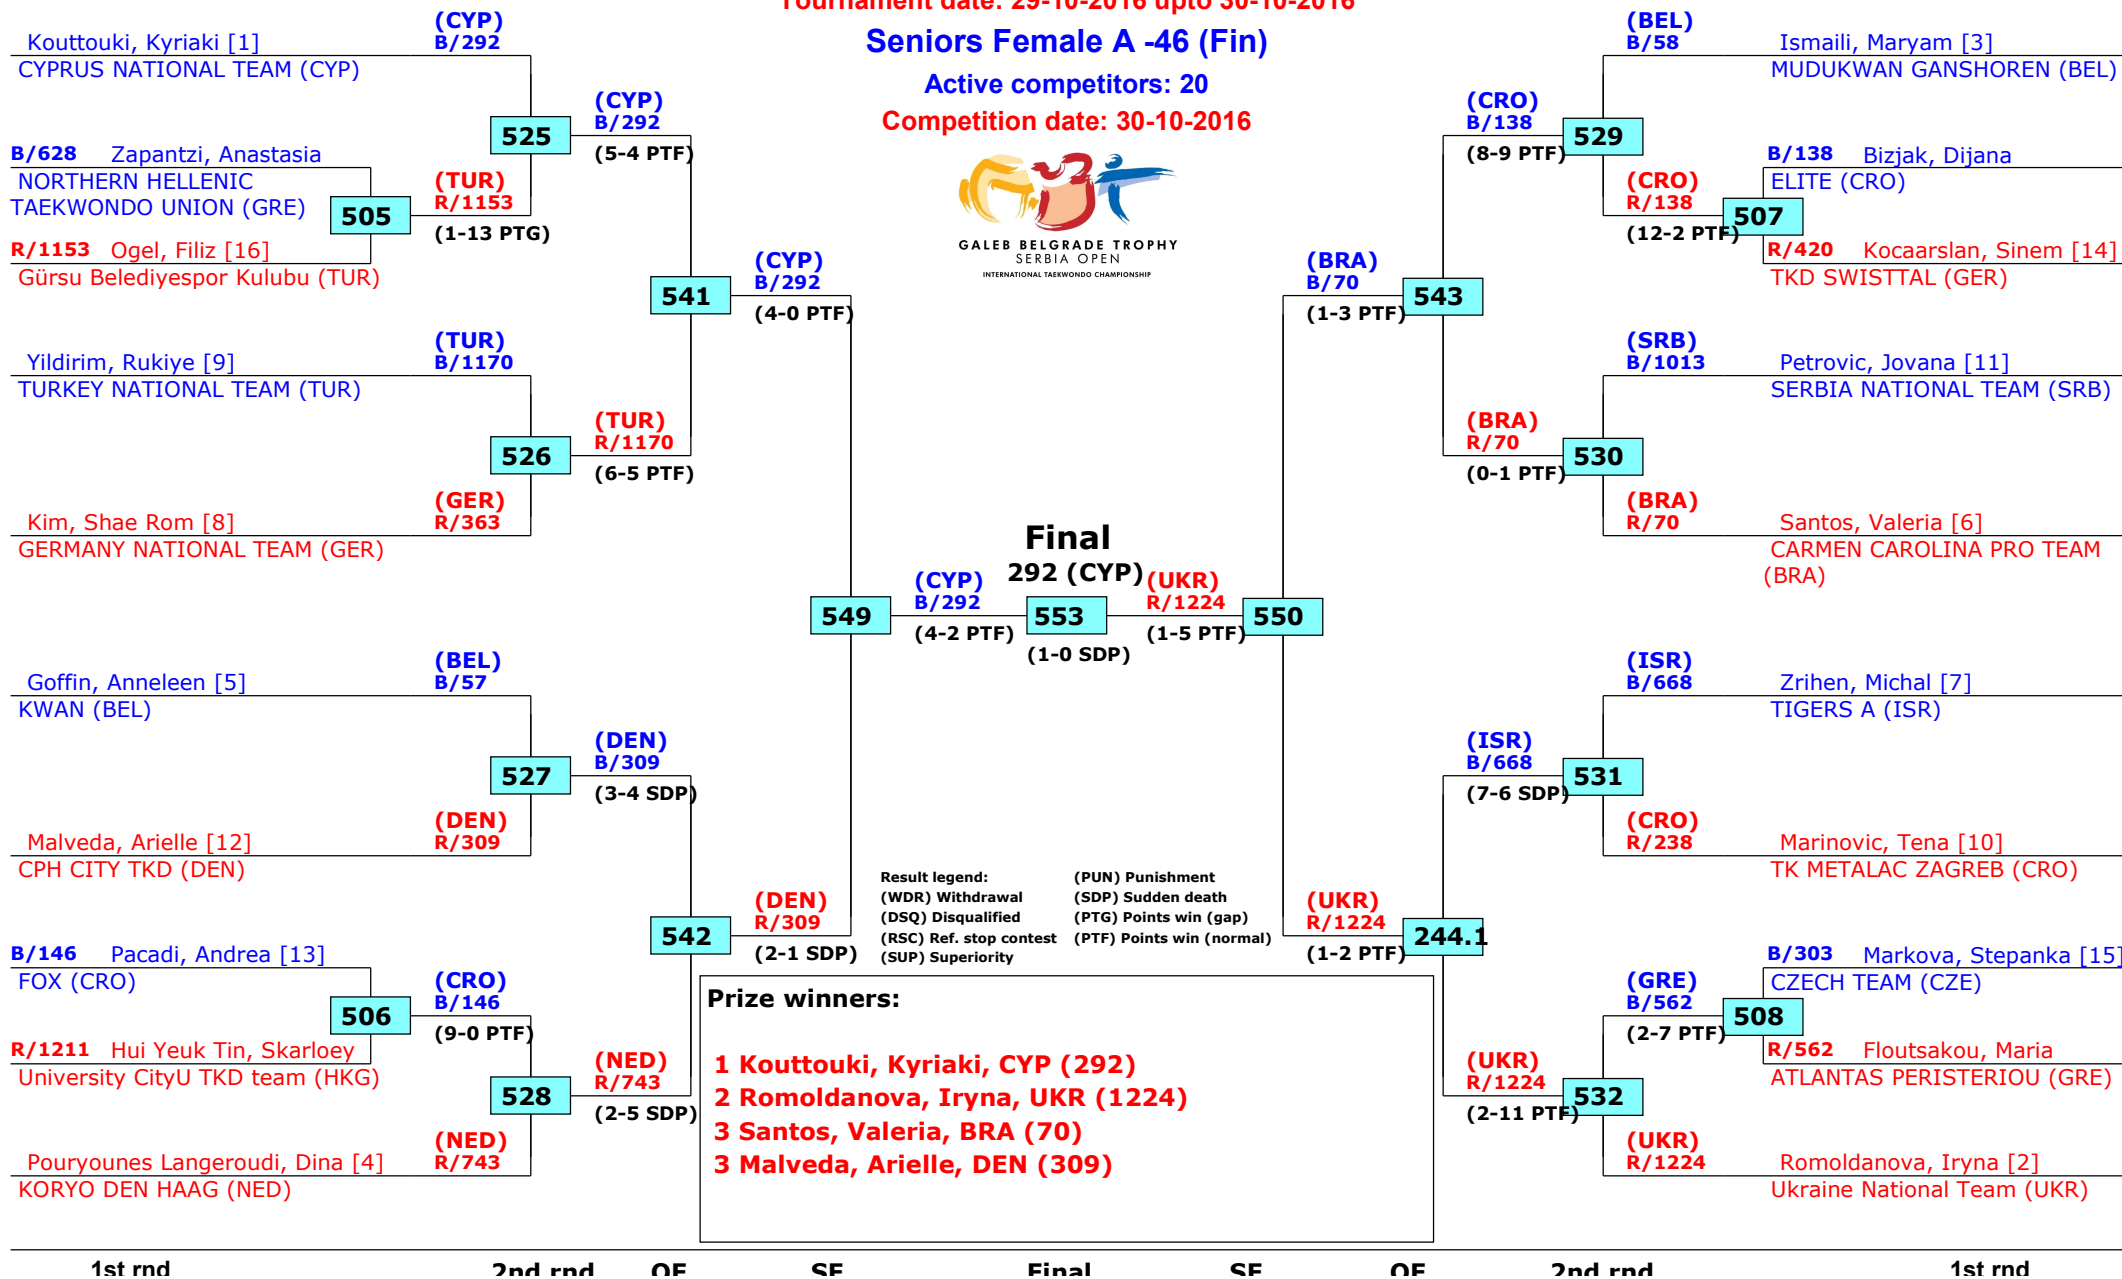

# 15th Galeb Belgrade Trophy - Serbia Open

## Belgrade, Serbia

Tournament date: 29-10-2016 upto 30-10-2016

### Seniors Female A -46 (Fin)

Active competitors: 20

Competition date: 30-10-2016

GALEB BELGRADE TROPHY  
SERBIA OPEN  
INTERNATIONAL TAEKWONDO CHAMPIONSHIP