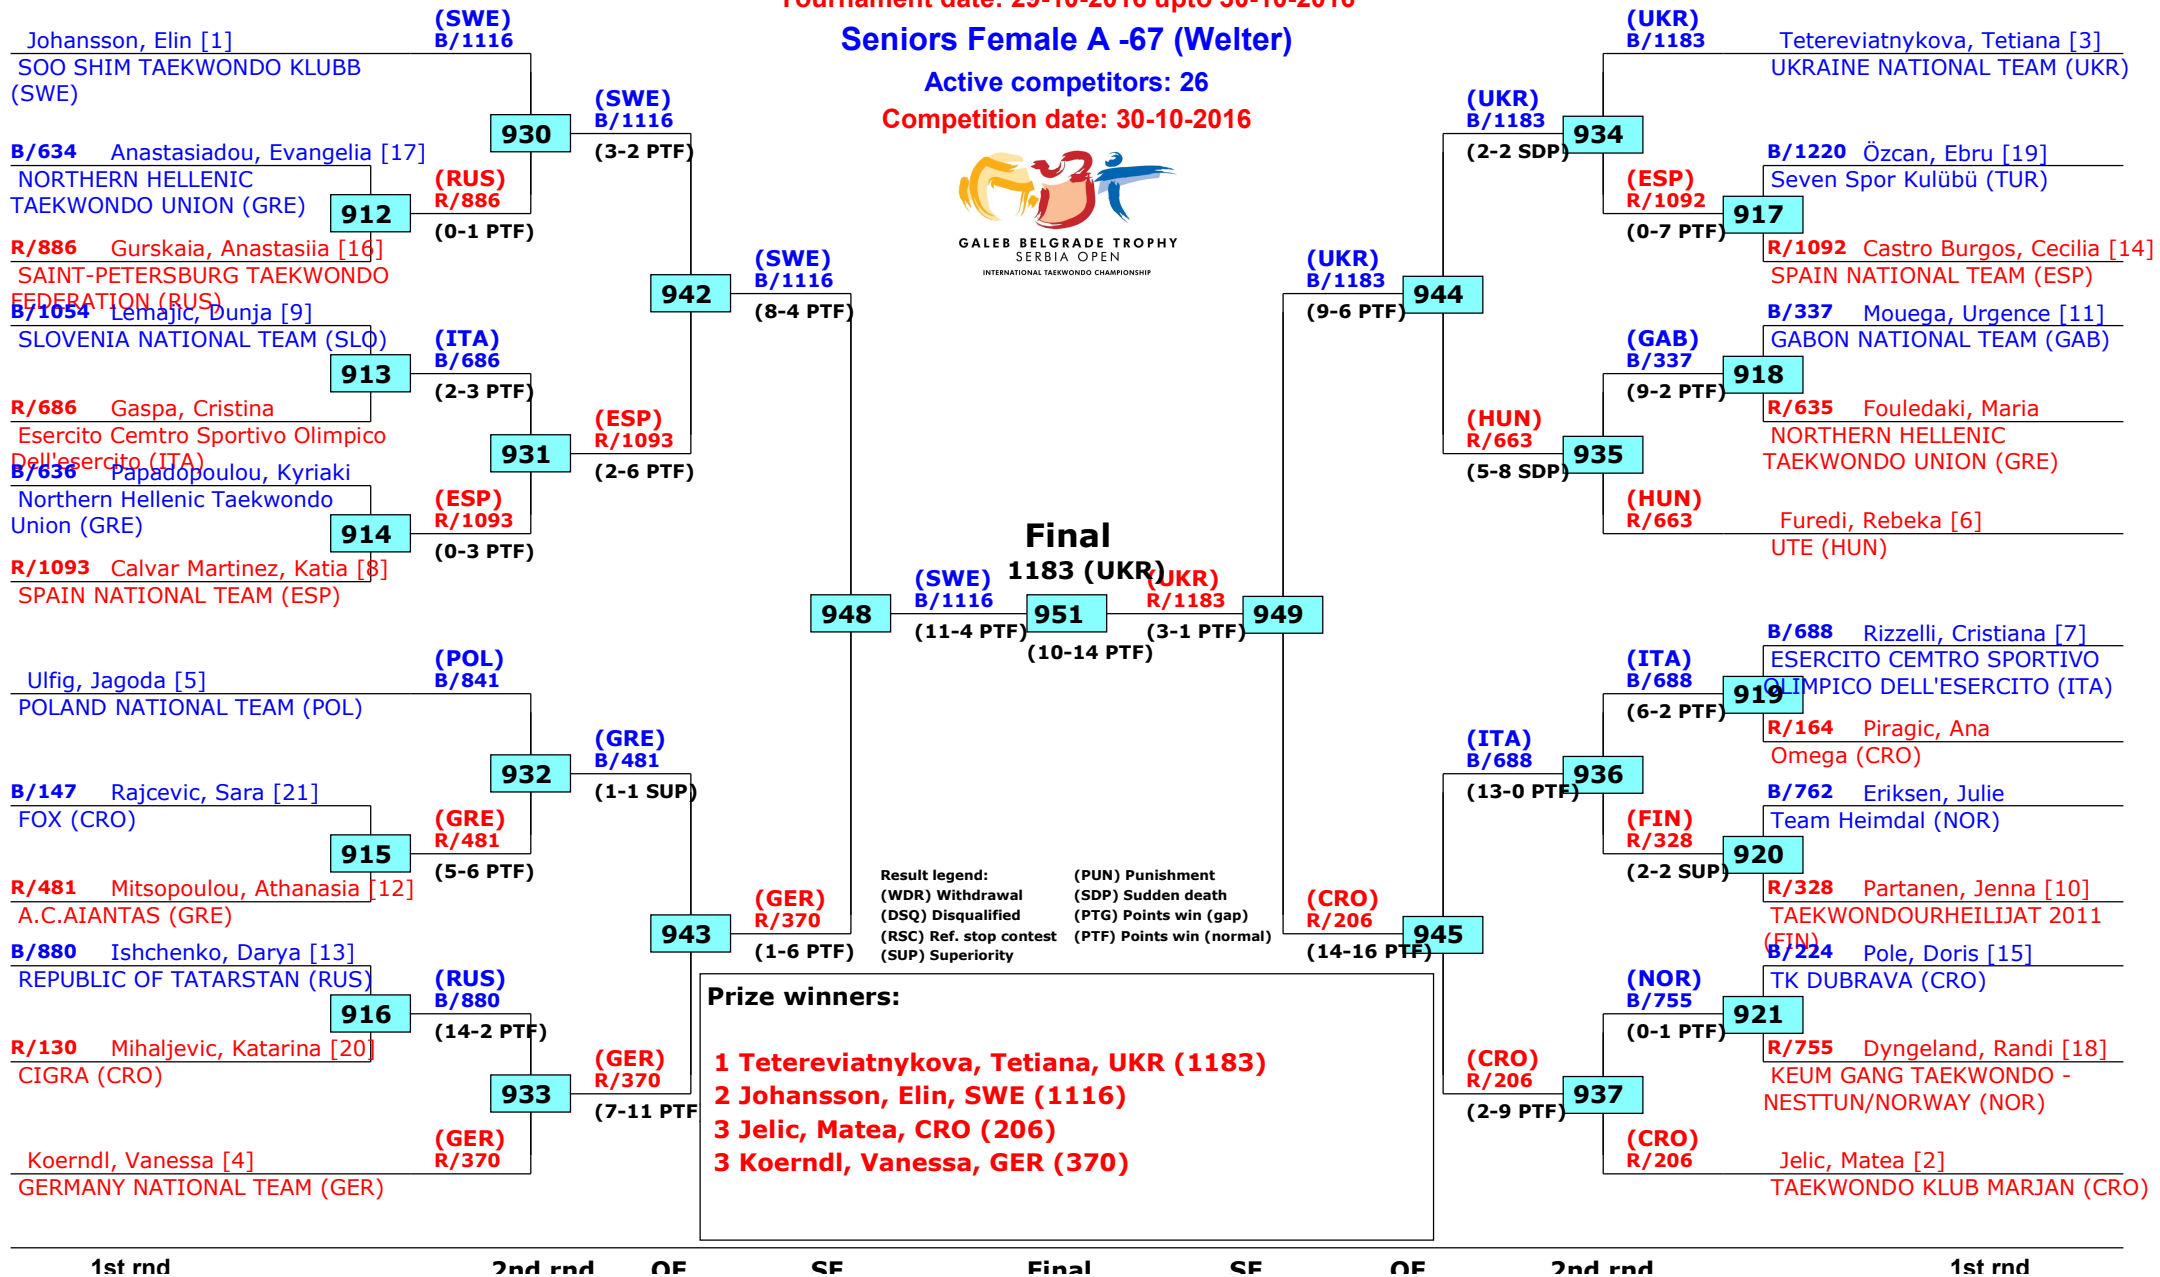

# 15th Galeb Belgrade Trophy - Serbia Open

## Belgrade, Serbia

Tournament date: 29-10-2016 upto 30-10-2016

### Seniors Female A -67 (Welter)

Active competitors: 26

Competition date: 30-10-2016

GALEB BELGRADE TROPHY  
SERBIA OPEN  
INTERNATIONAL TAEKWONDO CHAMPIONSHIP

# 15th Galeb Belgrade Trophy - Serbia Open

Belgrade, Serbia

Tournament date: 29-10-2016 upto 30-10-2016

Seniors Female A +73 (Heavy)

Active competitors: 10

Competition date: 30-10-2016

GALEB BELGRADE TROPHY  
SERBIA OPEN  
INTERNATIONAL TAEKWONDO CHAMPIONSHIP