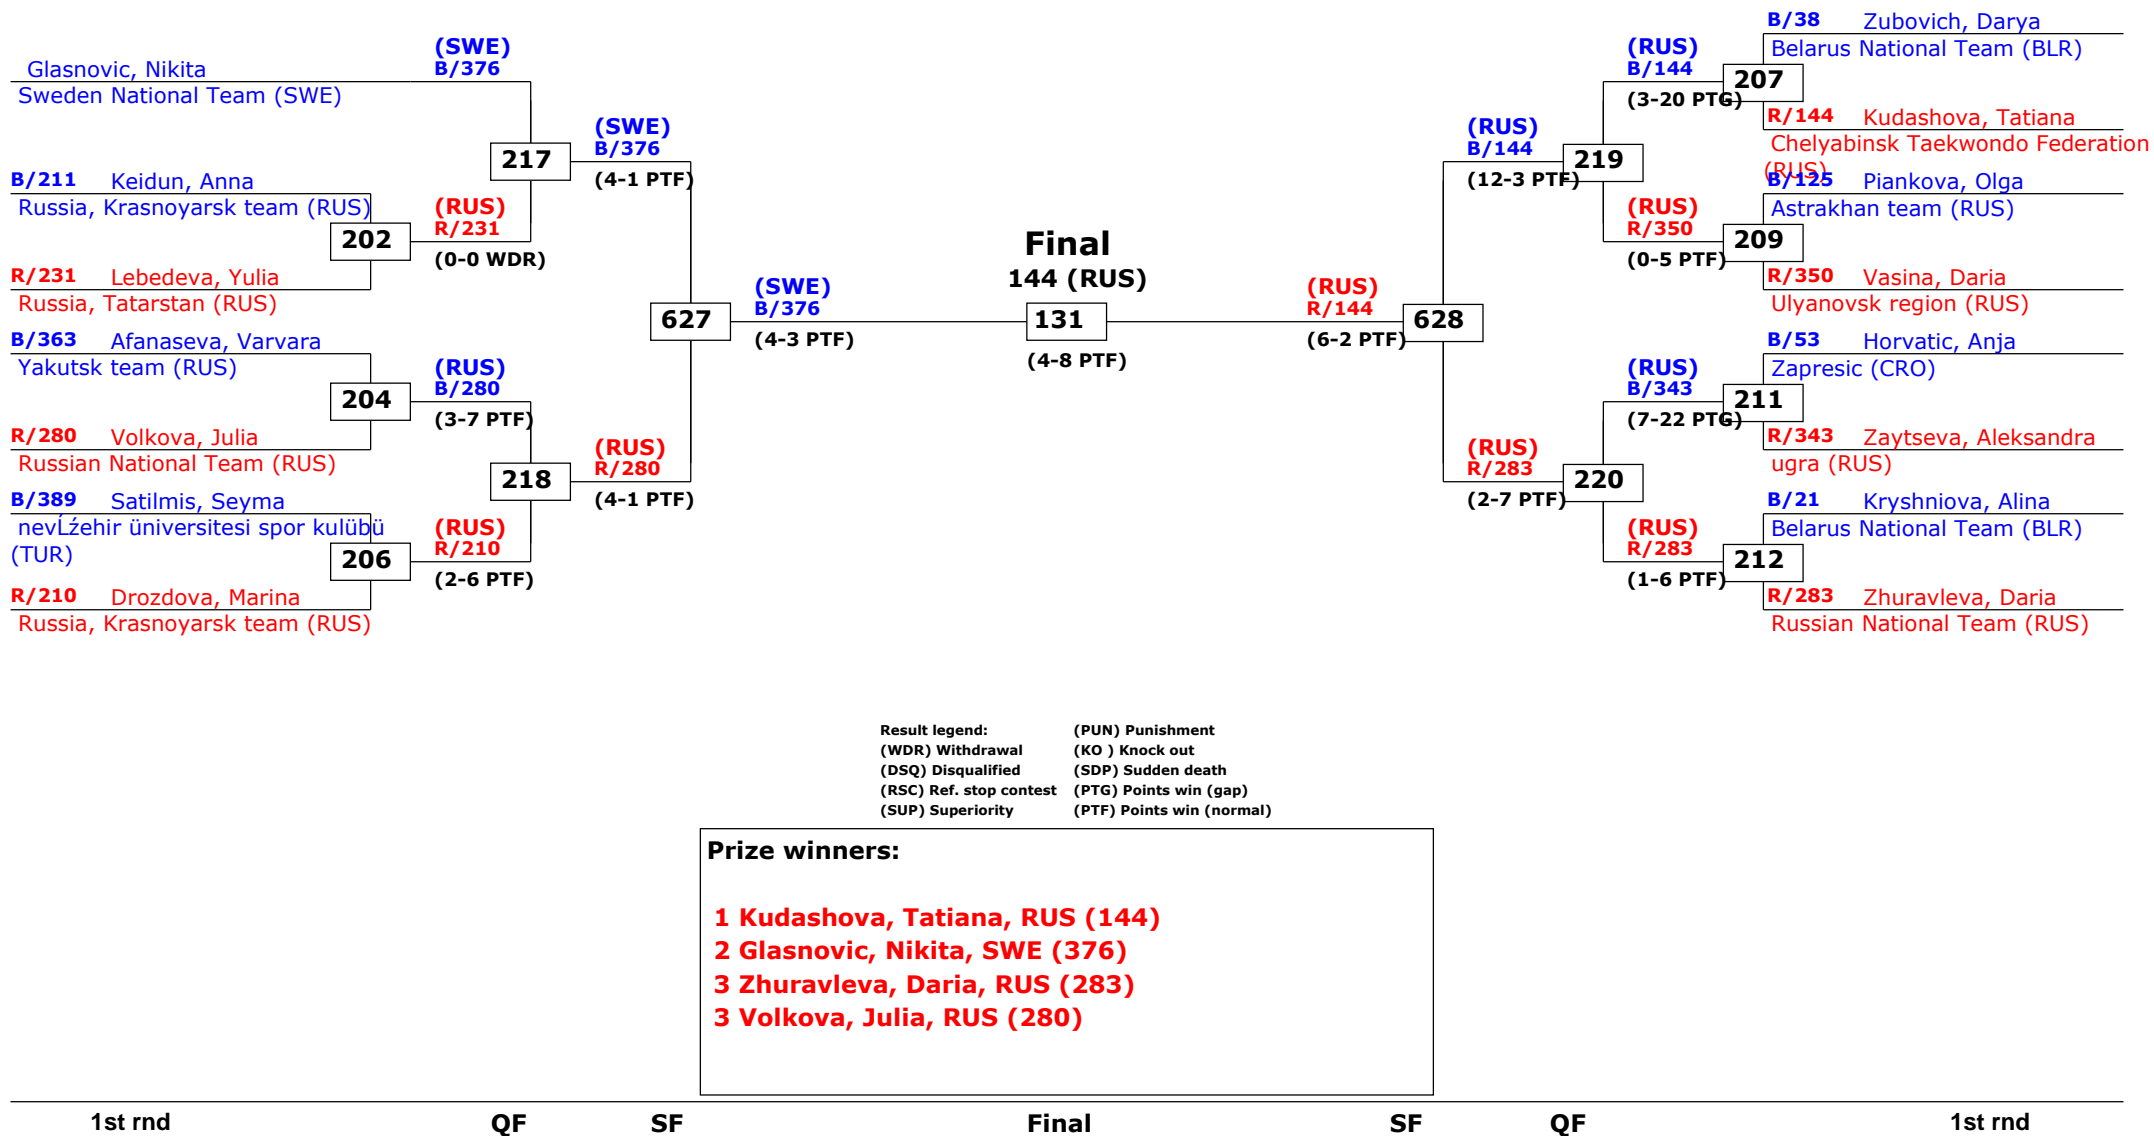

## Female -49 (Fly)

Active competitors: 17

Competition date: 12-09-2014

# Russian Open 2014

Moscow, Russia

Tournament date: 12-09-2014 upto 13-09-2014

Female -57 (Feather)

Active competitors: 15

Competition date: 12-09-2014

# Russian Open 2014

Moscow, Russia

Tournament date: 12-09-2014 upto 13-09-2014

Female -67 (Welter)

Active competitors: 13

Competition date: 12-09-2014

Result legend:  
 (WDR) Withdrawal (PUN) Punishment  
 (DSQ) Disqualified (KO) Knock out  
 (RSC) Ref. stop contest (SDP) Sudden death  
 (SUP) Superiority (PTG) Points win (gap)  
 (PTF) Points win (normal)