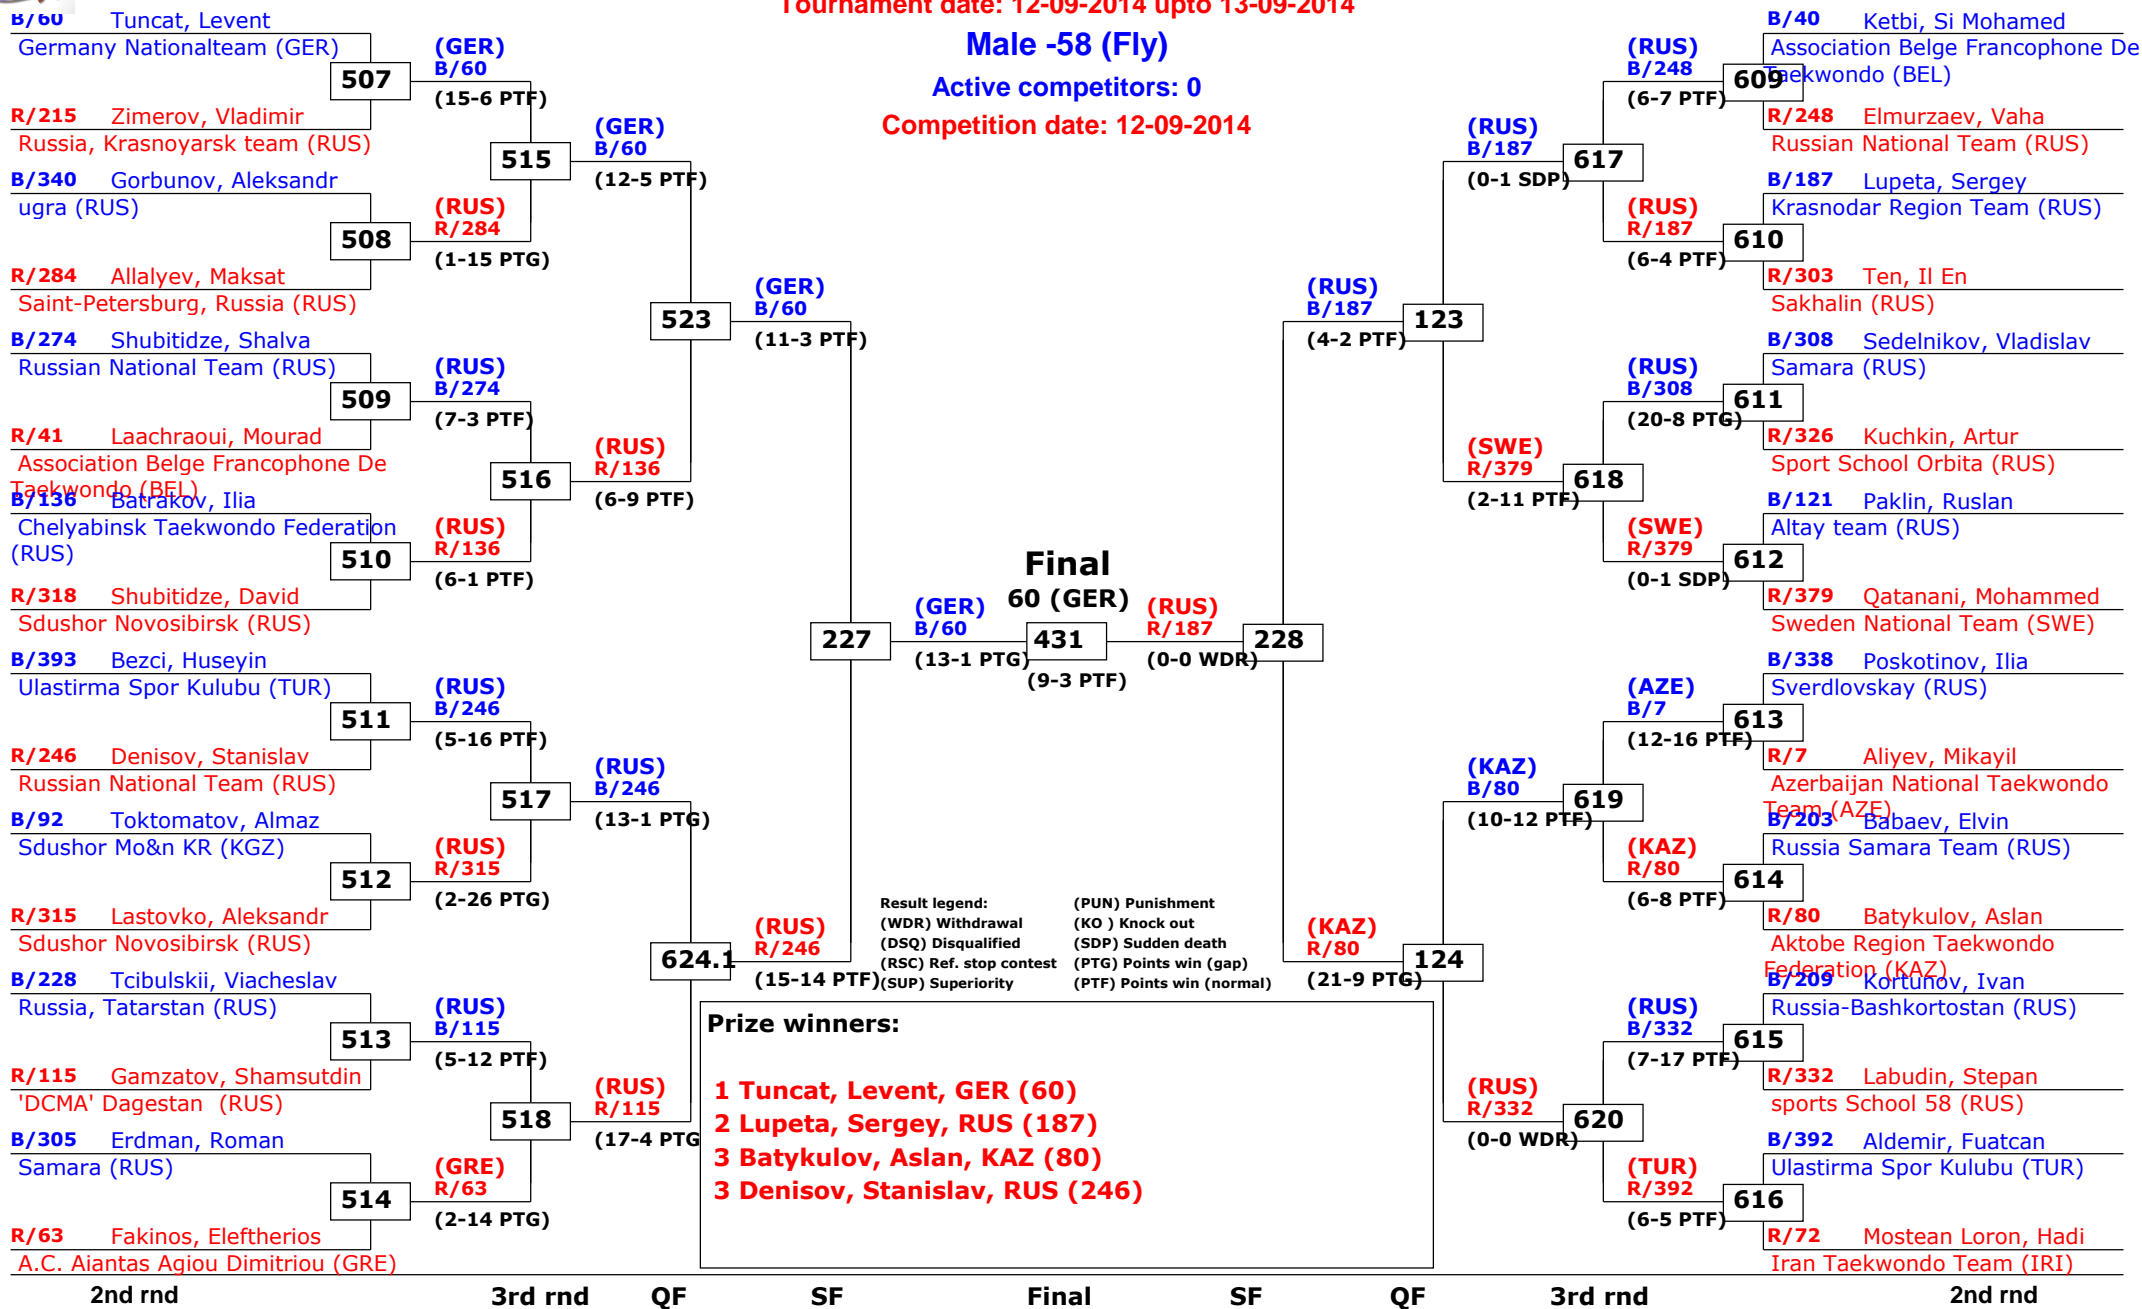

QF

3rd rnd

2nd rnd

1st rnd

**IMPORTANT: PLEASE NOTE!**  
 Due to the no. of contestants, round 2 upto the final are shown on schema page 3. If your competitor reaches round 2, check only page 3 for the rest of his/her fights.

# Russian Open 2014

Moscow, Russia

Tournament date: 12-09-2014 upto 13-09-2014

Male -58 (Fly)

Active competitors: 0

Competition date: 12-09-2014

# Russian Open 2014

Moscow, Russia

Tournament date: 12-09-2014 upto 13-09-2014

## Male -68 (Feather)

Active competitors: 25

Competition date: 12-09-2014