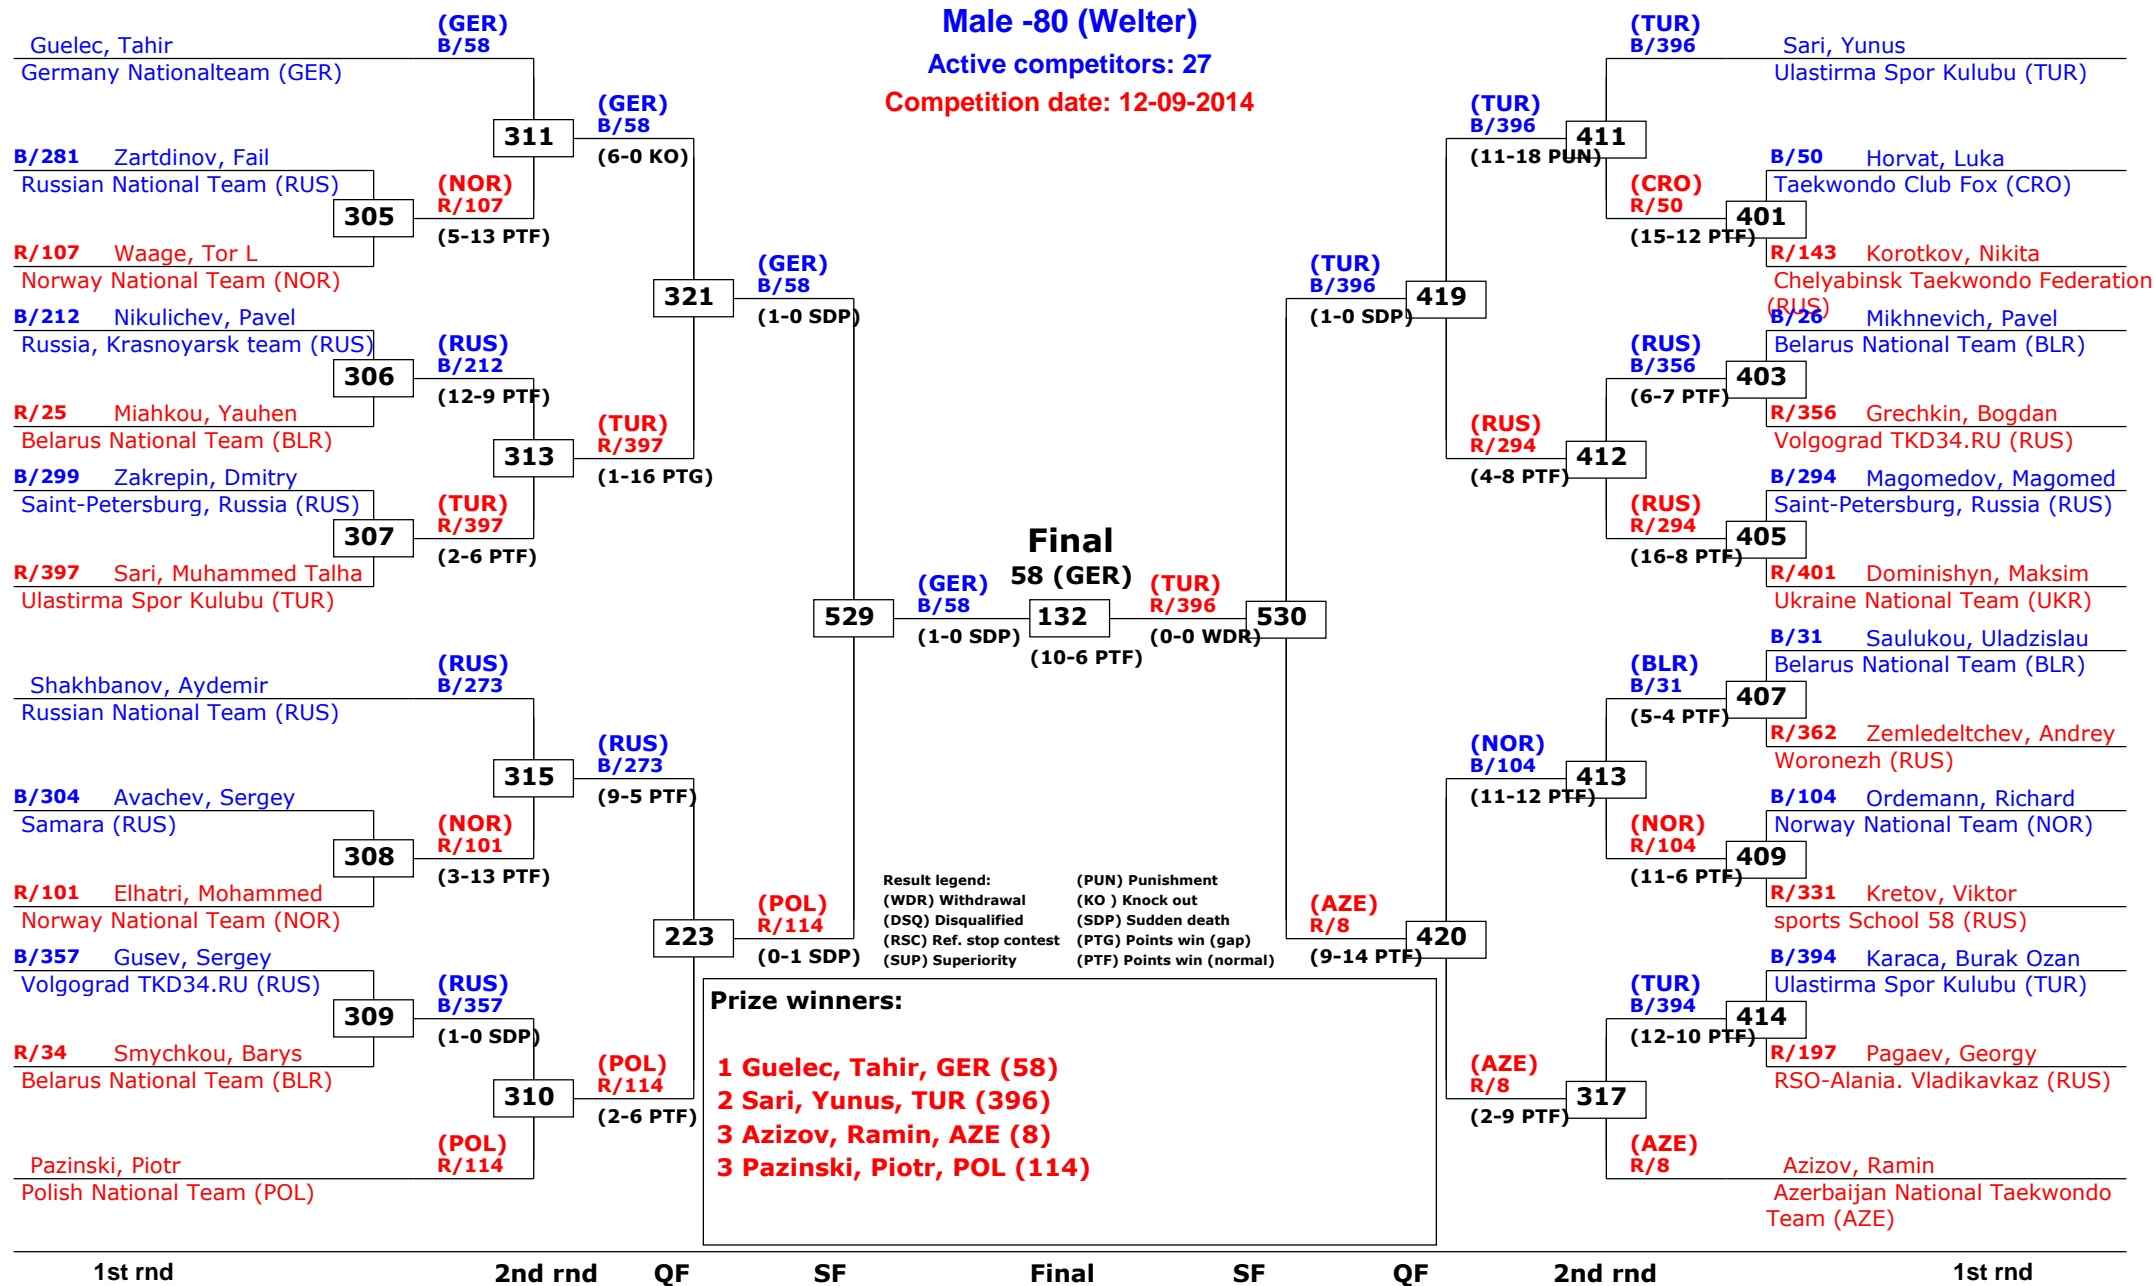

## Male -68 (Feather)

Active competitors: 25

Competition date: 12-09-2014

# Russian Open 2014

Moscow, Russia

Tournament date: 12-09-2014 upto 13-09-2014

## Male -80 (Welter)

Active competitors: 27

Competition date: 12-09-2014