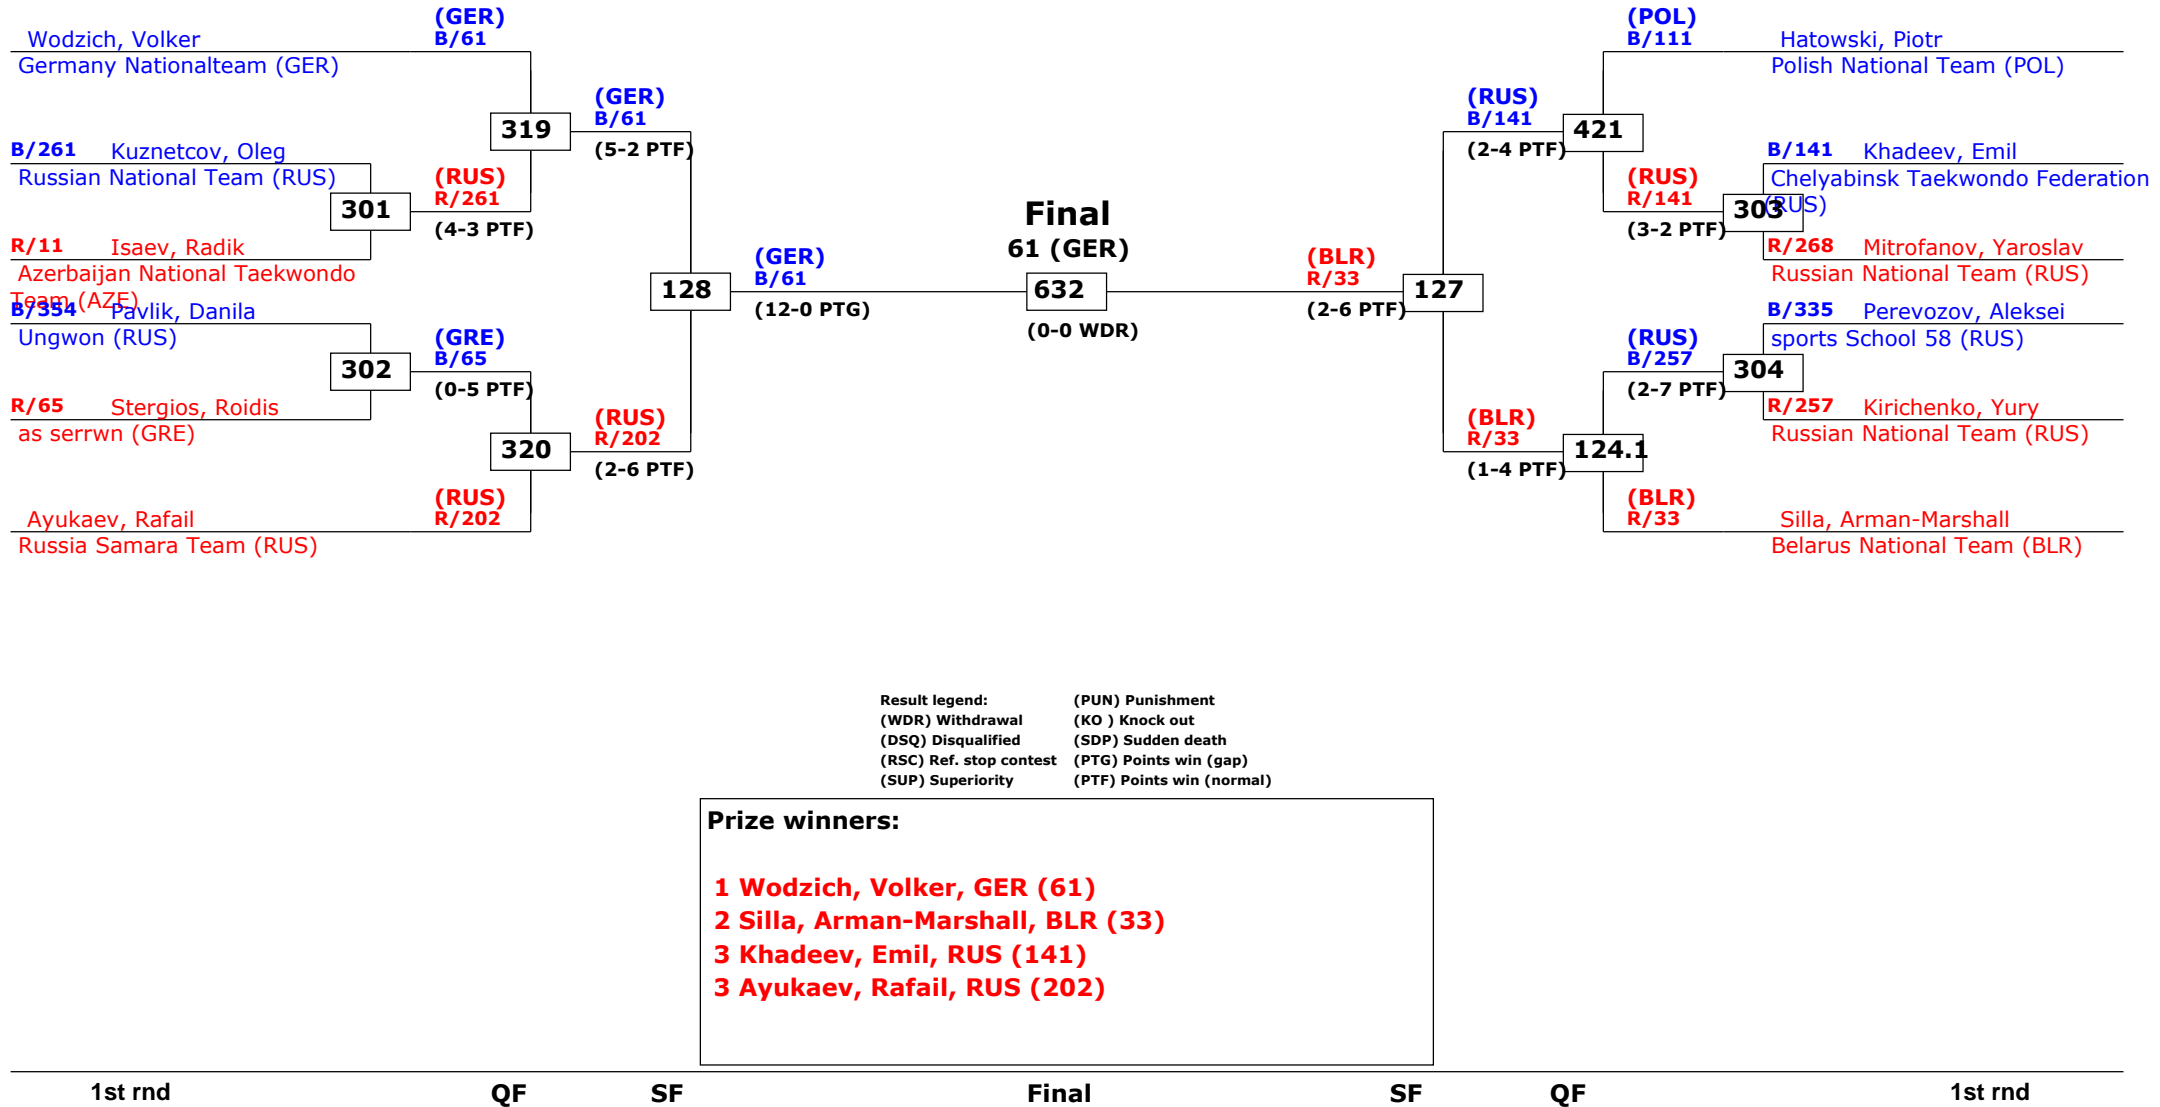

# Russian Open 2014

Moscow, Russia

Tournament date: 12-09-2014 upto 13-09-2014

Male +87 (Heavy)

Active competitors: 12

Competition date: 12-09-2014

# Russian Open 2014

Moscow, Russia

Tournament date: 12-09-2014 upto 13-09-2014

## Female -49 (Fly)

Active competitors: 17

Competition date: 12-09-2014