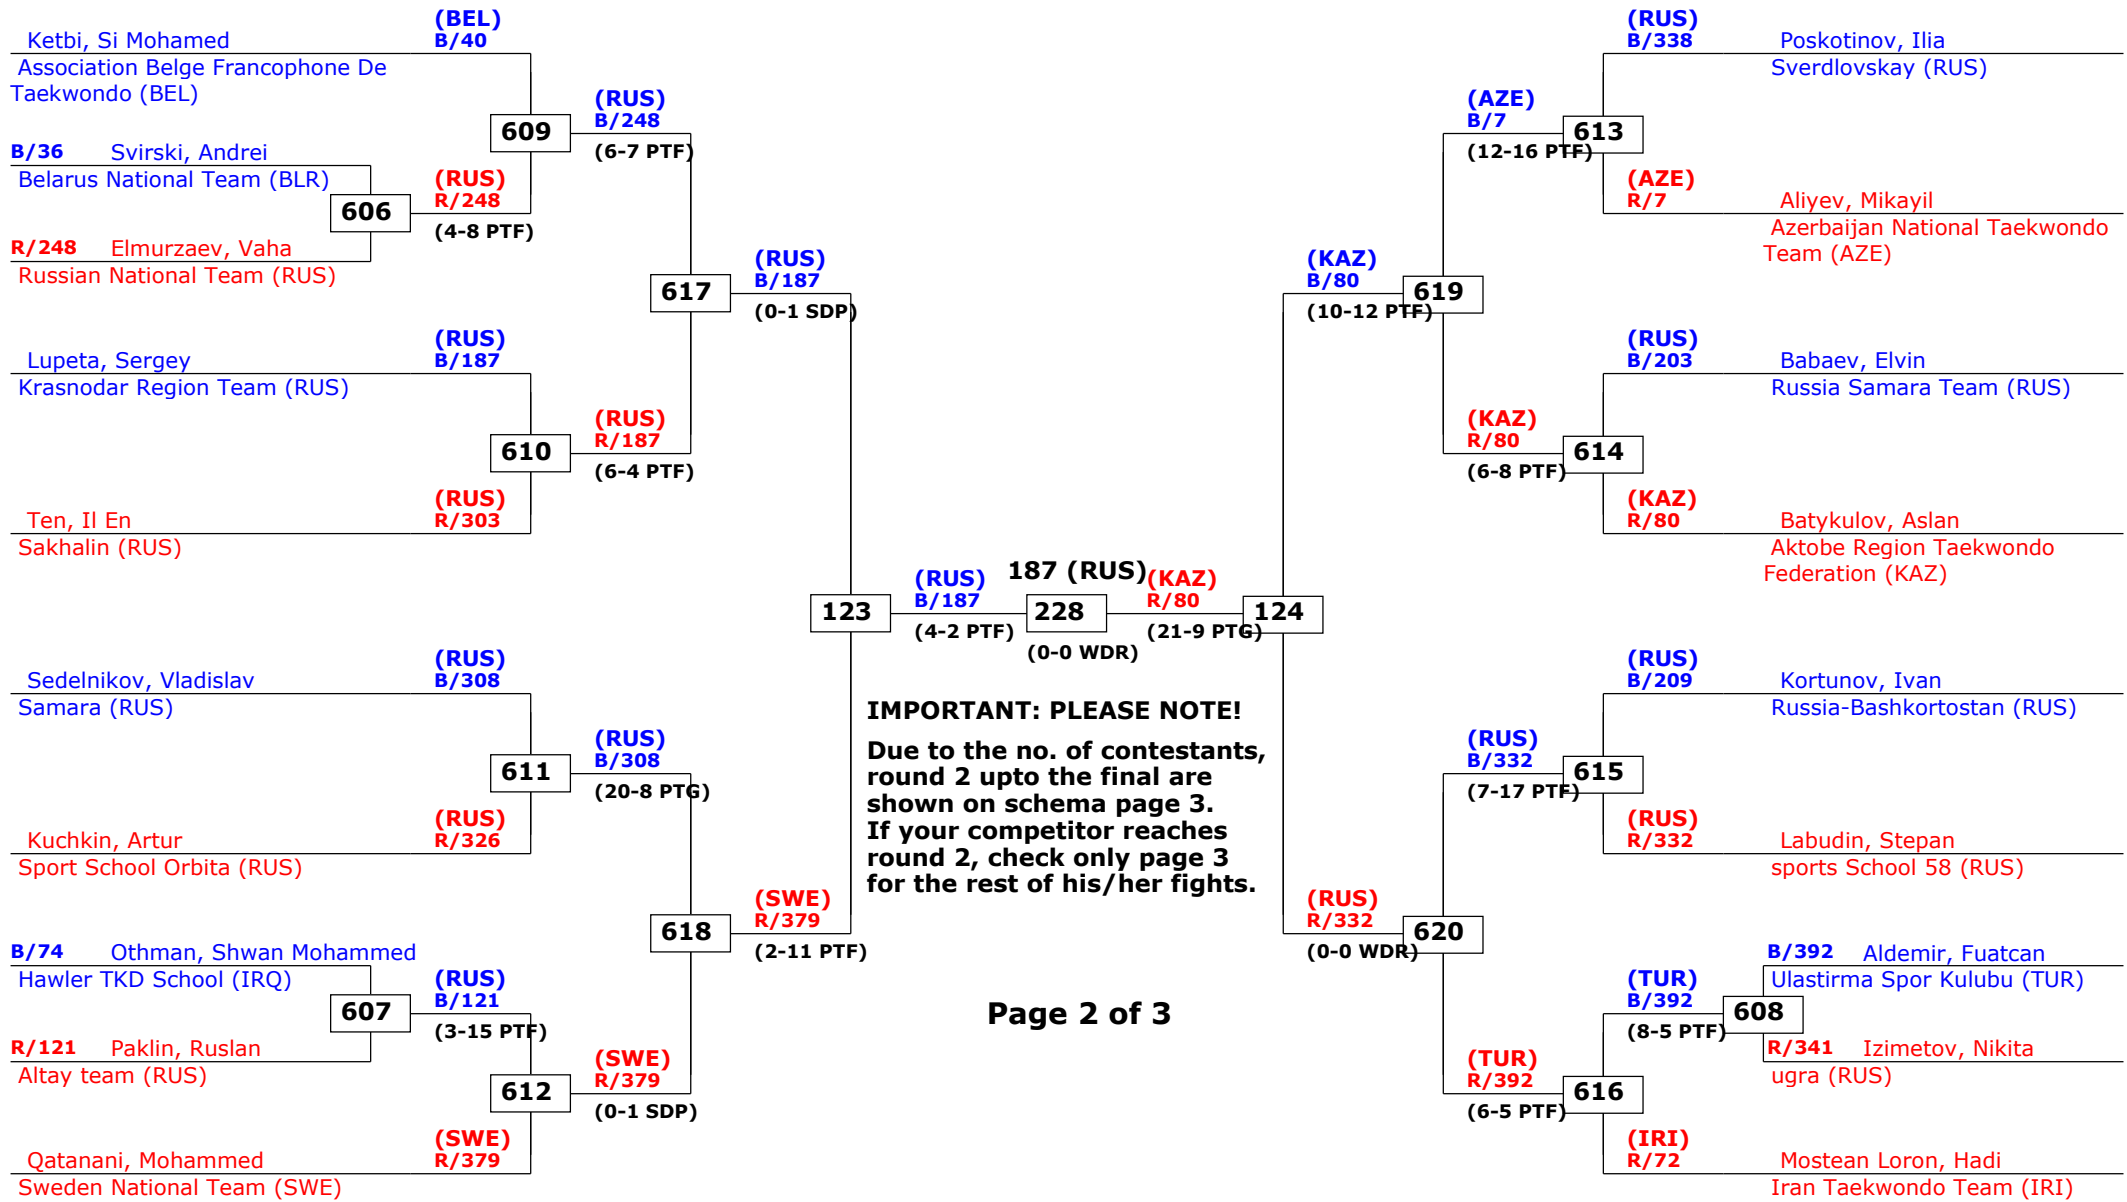

# Russian Open 2014

Moscow, Russia

Tournament date: 12-09-2014 upto 13-09-2014

## Male -58 (Fly)

Active competitors: 38

Competition date: 12-09-2014

1st rnd

2nd rnd

3rd rnd

QF

SF

QF

3rd rnd

2nd rnd

1st rnd

**IMPORTANT: PLEASE NOTE!**  
 Due to the no. of contestants, round 2 upto the final are shown on schema page 3. If your competitor reaches round 2, check only page 3 for the rest of his/her fights.