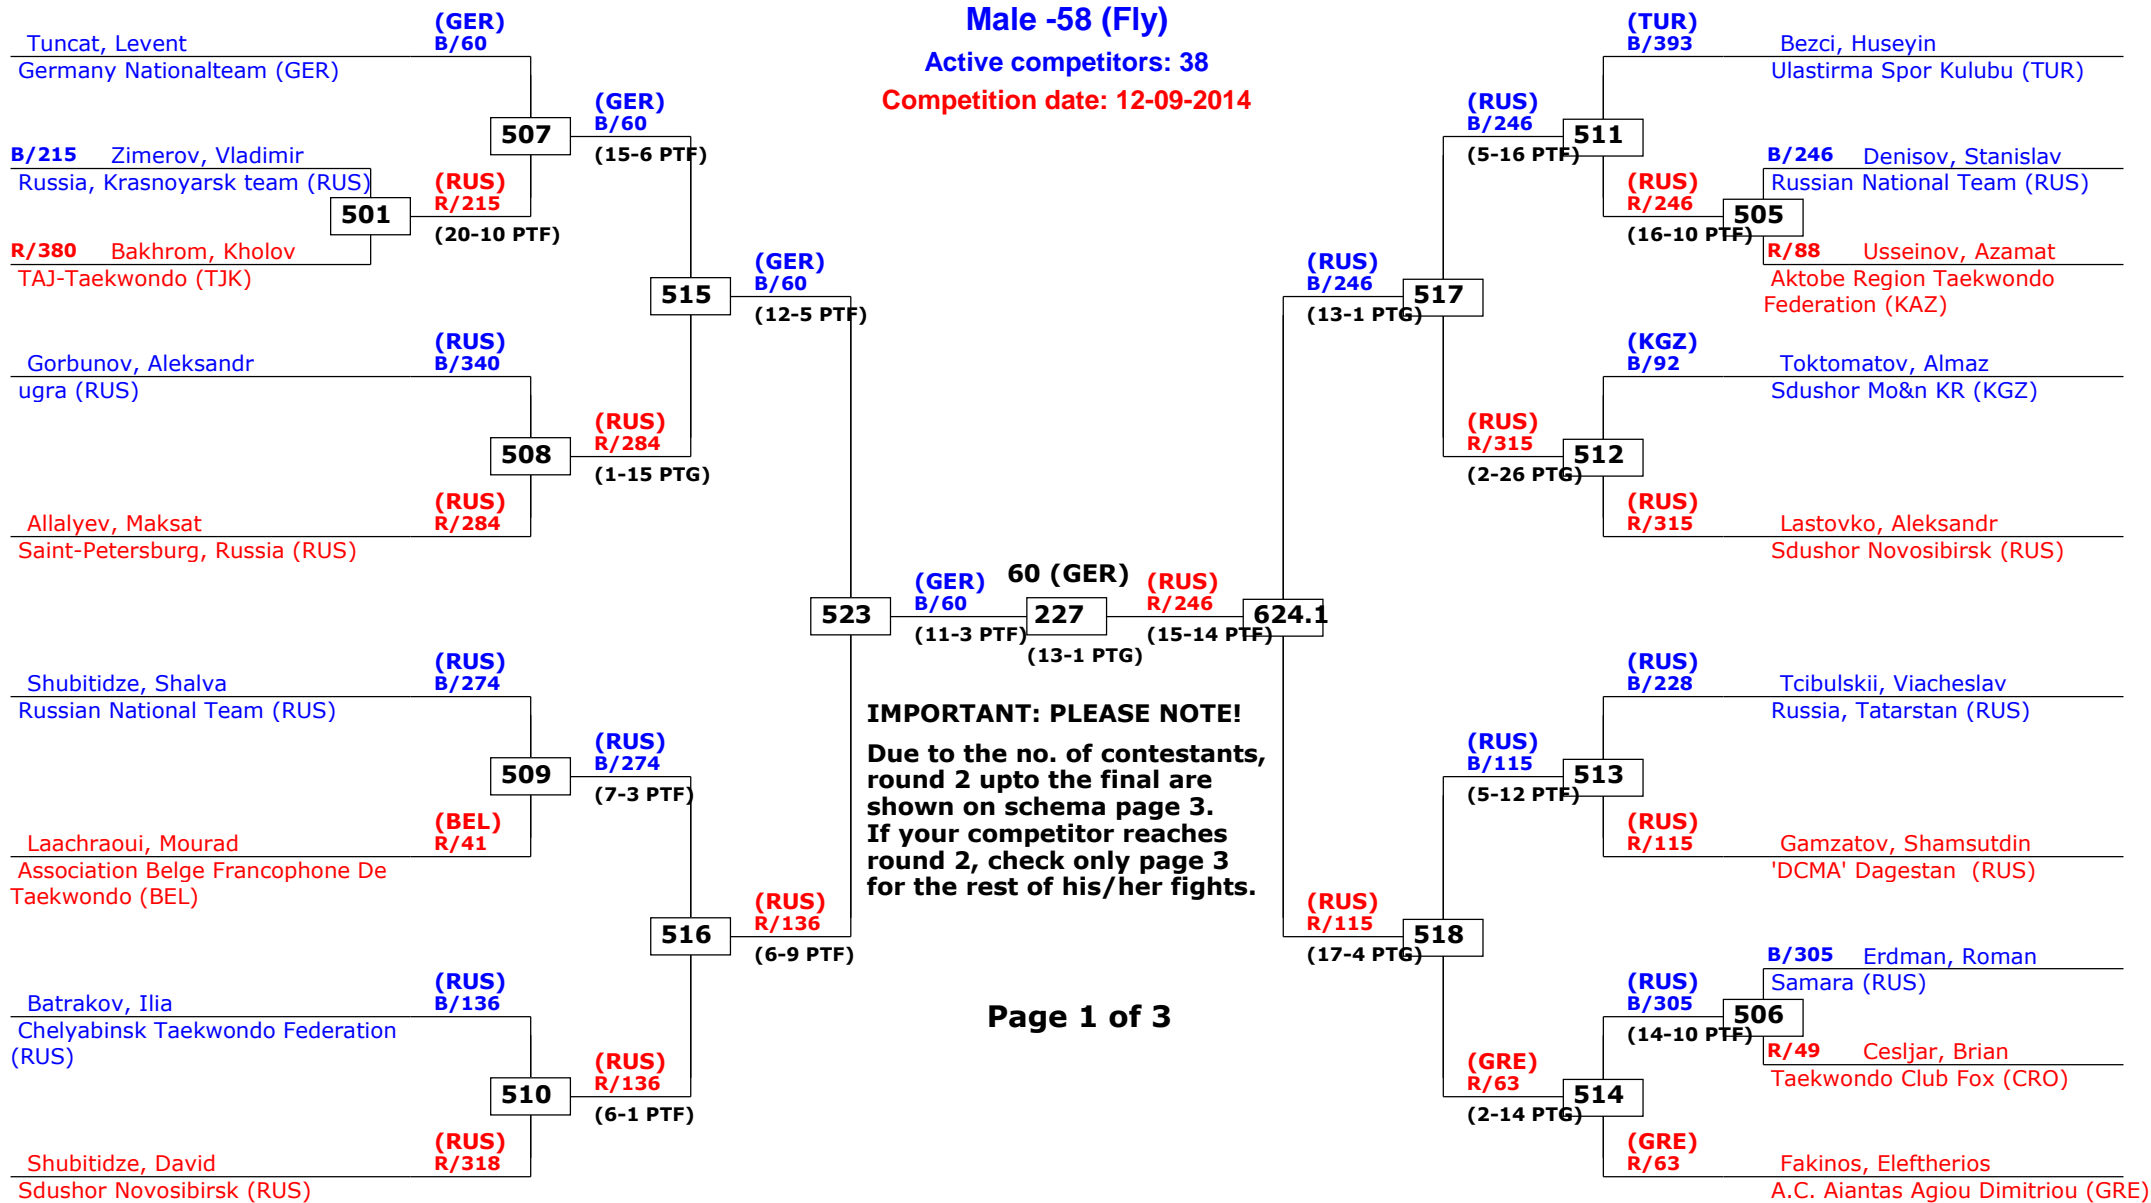

# Russian Open 2014

Moscow, Russia

Tournament date: 12-09-2014 upto 13-09-2014

## Male -58 (Fly)

Active competitors: 38

Competition date: 12-09-2014

1st rnd

2nd rnd

3rd rnd

QF

SF