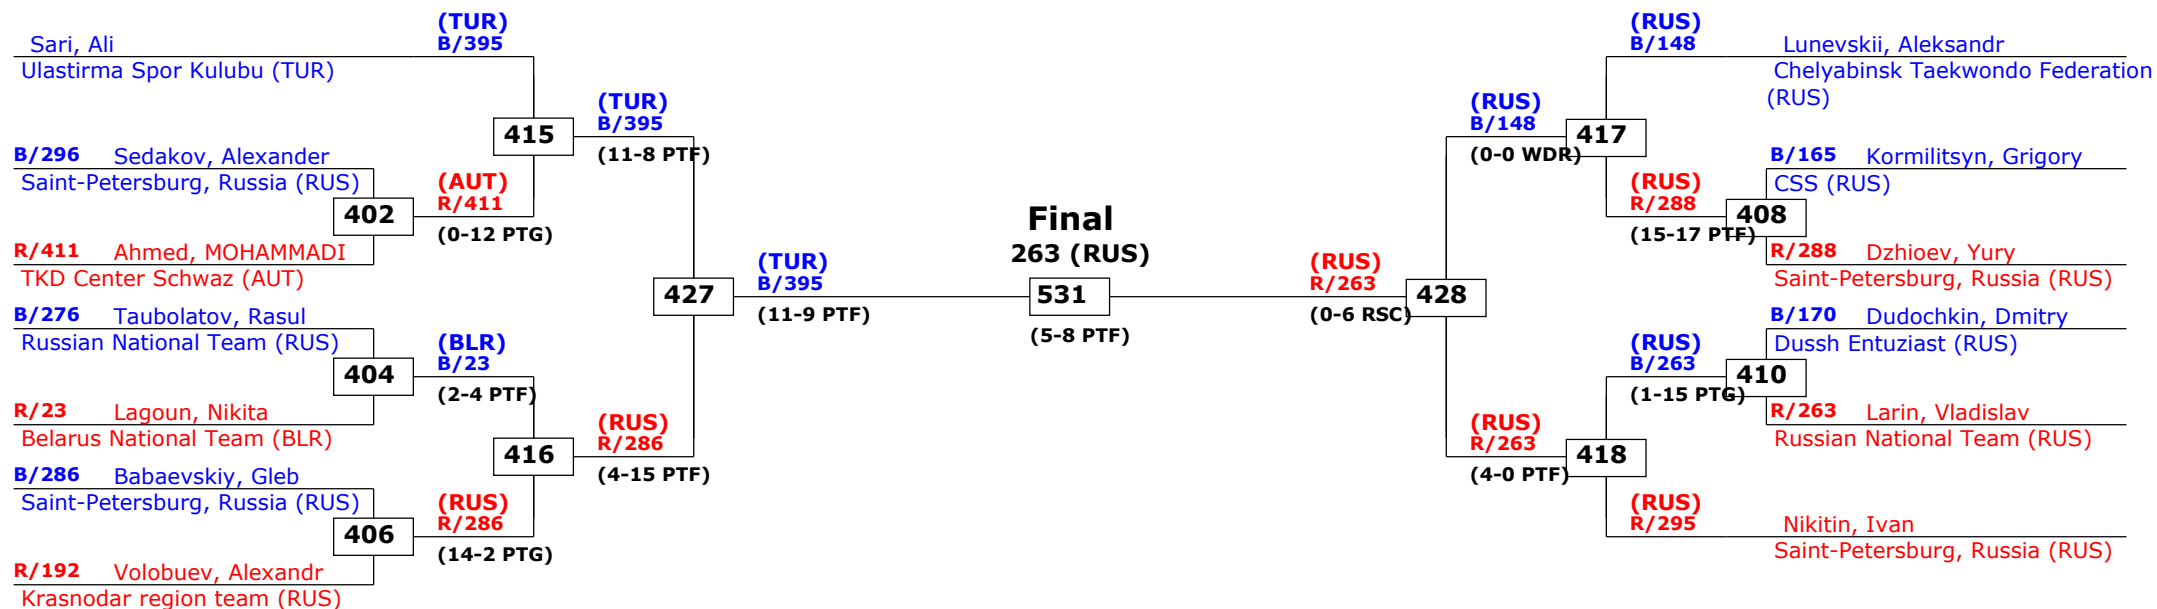

## Male -80 (Welter)

Active competitors: 27

Competition date: 12-09-2014

# Russian Open 2014

Moscow, Russia

Tournament date: 12-09-2014 upto 13-09-2014

Male -87 (Middle)

Active competitors: 13

Competition date: 12-09-2014

Result legend:

(WDR) Withdrawal	(PUN) Punishment
(DSQ) Disqualified	(KO ) Knock out
(RSC) Ref. stop contest	(SDP) Sudden death
(SUP) Superiority	(PTG) Points win (gap)
	(PTF) Points win (normal)