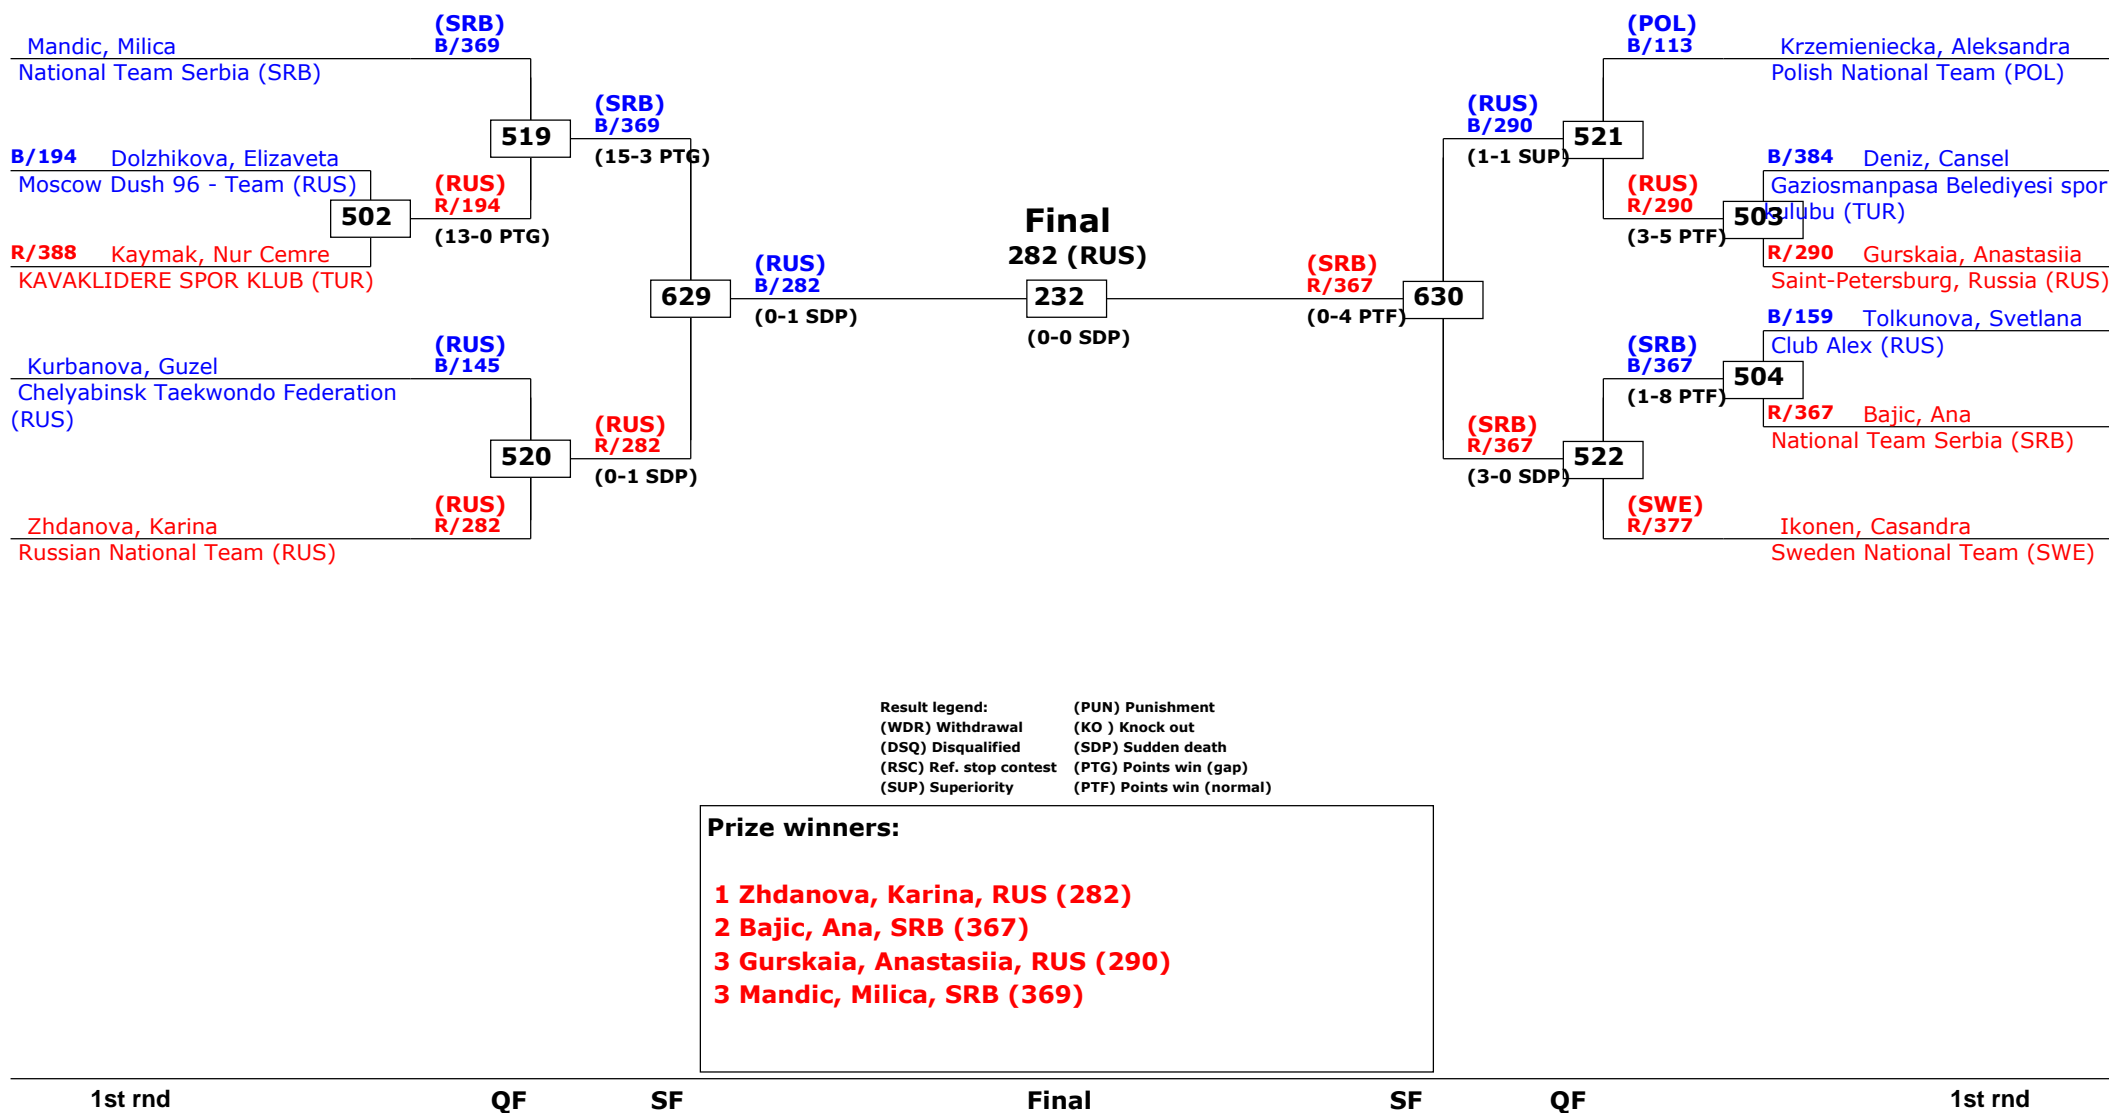

# Russian Open 2014

Moscow, Russia

Tournament date: 12-09-2014 upto 13-09-2014

Female -57 (Feather)

Active competitors: 15

Competition date: 12-09-2014

# Russian Open 2014

Moscow, Russia

Tournament date: 12-09-2014 upto 13-09-2014

Female -67 (Welter)

Active competitors: 13

Competition date: 12-09-2014

Result legend:  
 (WDR) Withdrawal (PUN) Punishment  
 (DSQ) Disqualified (KO) Knock out  
 (RSC) Ref. stop contest (SDP) Sudden death  
 (SUP) Superiority (PTG) Points win (gap)  
 (PTF) Points win (normal)

# Russian Open 2014

Moscow, Russia

Tournament date: 12-09-2014 upto 13-09-2014

Female -73 (Middle)

Active competitors: 11

Competition date: 12-09-2014

Result legend:

(WDR) Withdrawal	(PUN) Punishment
(DSQ) Disqualified	(KO ) Knock out
(RSC) Ref. stop contest	(SDP) Sudden death
(SUP) Superiority	(PTG) Points win (gap)
	(PTF) Points win (normal)

# Russian Open 2014

Moscow, Russia

Tournament date: 12-09-2014 upto 13-09-2014

Female +73 (Heavy)

Active competitors: 9

Competition date: 12-09-2014