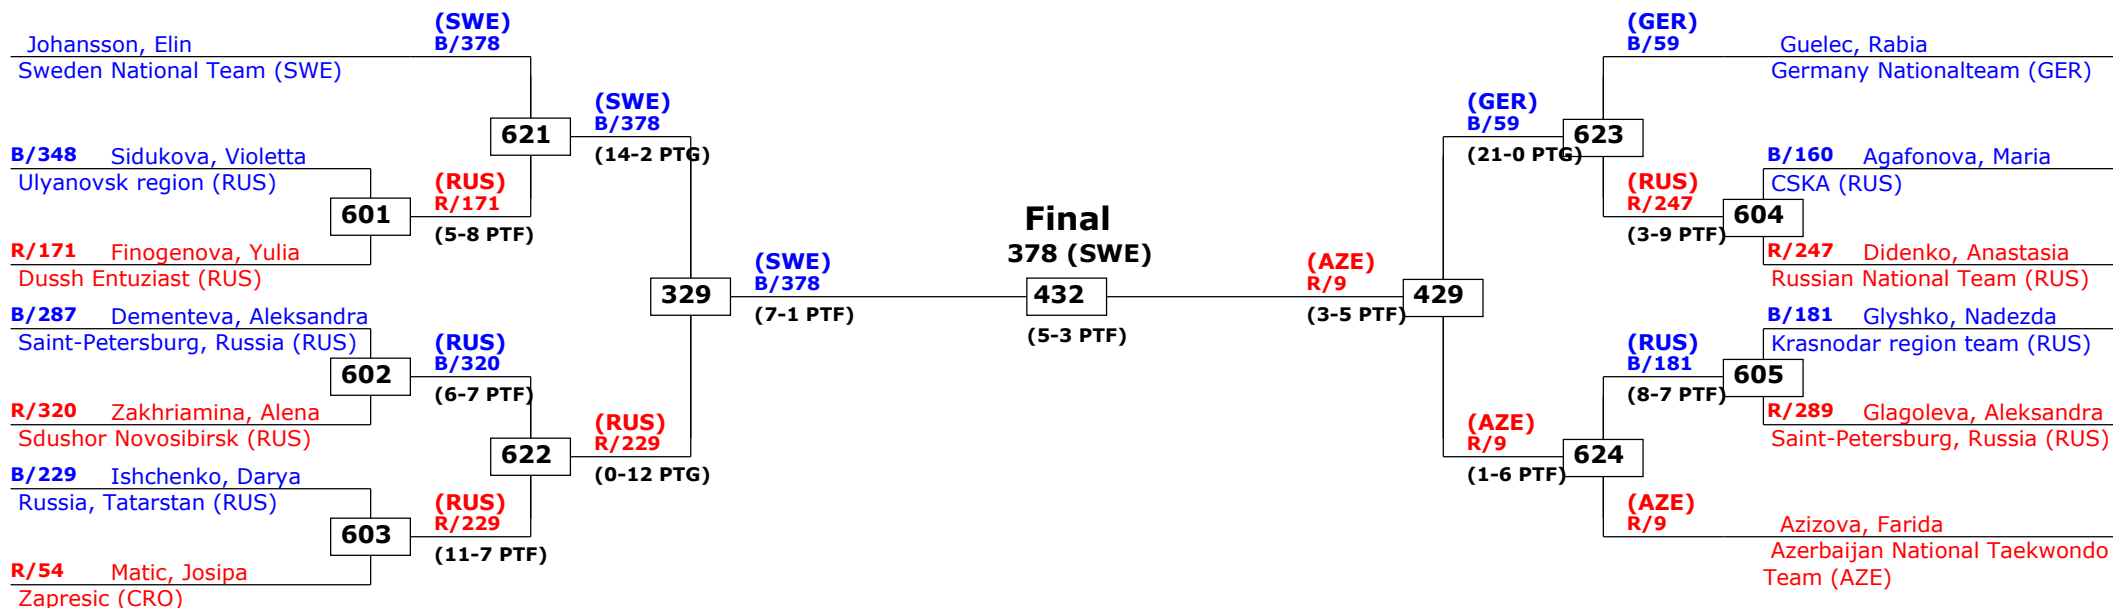

## Female -49 (Fly)

Active competitors: 17

Competition date: 12-09-2014

# Russian Open 2014

Moscow, Russia

Tournament date: 12-09-2014 upto 13-09-2014

Female -57 (Feather)

Active competitors: 15

Competition date: 12-09-2014

# Russian Open 2014

Moscow, Russia

Tournament date: 12-09-2014 upto 13-09-2014

Female -67 (Welter)

Active competitors: 13

Competition date: 12-09-2014

Result legend:  
 (WDR) Withdrawal (PUN) Punishment  
 (DSQ) Disqualified (KO) Knock out  
 (RSC) Ref. stop contest (SDP) Sudden death  
 (SUP) Superiority (PTG) Points win (gap)  
 (PTF) Points win (normal)

### Prize winners:

- 1 Johansson, Elin, SWE (378)
- 2 Azizova, Farida, AZE (9)
- 3 Guelec, Rabia, GER (59)
- 3 Ishchenko, Darya, RUS (229)

1st rnd

QF

SF

Final

SF

QF