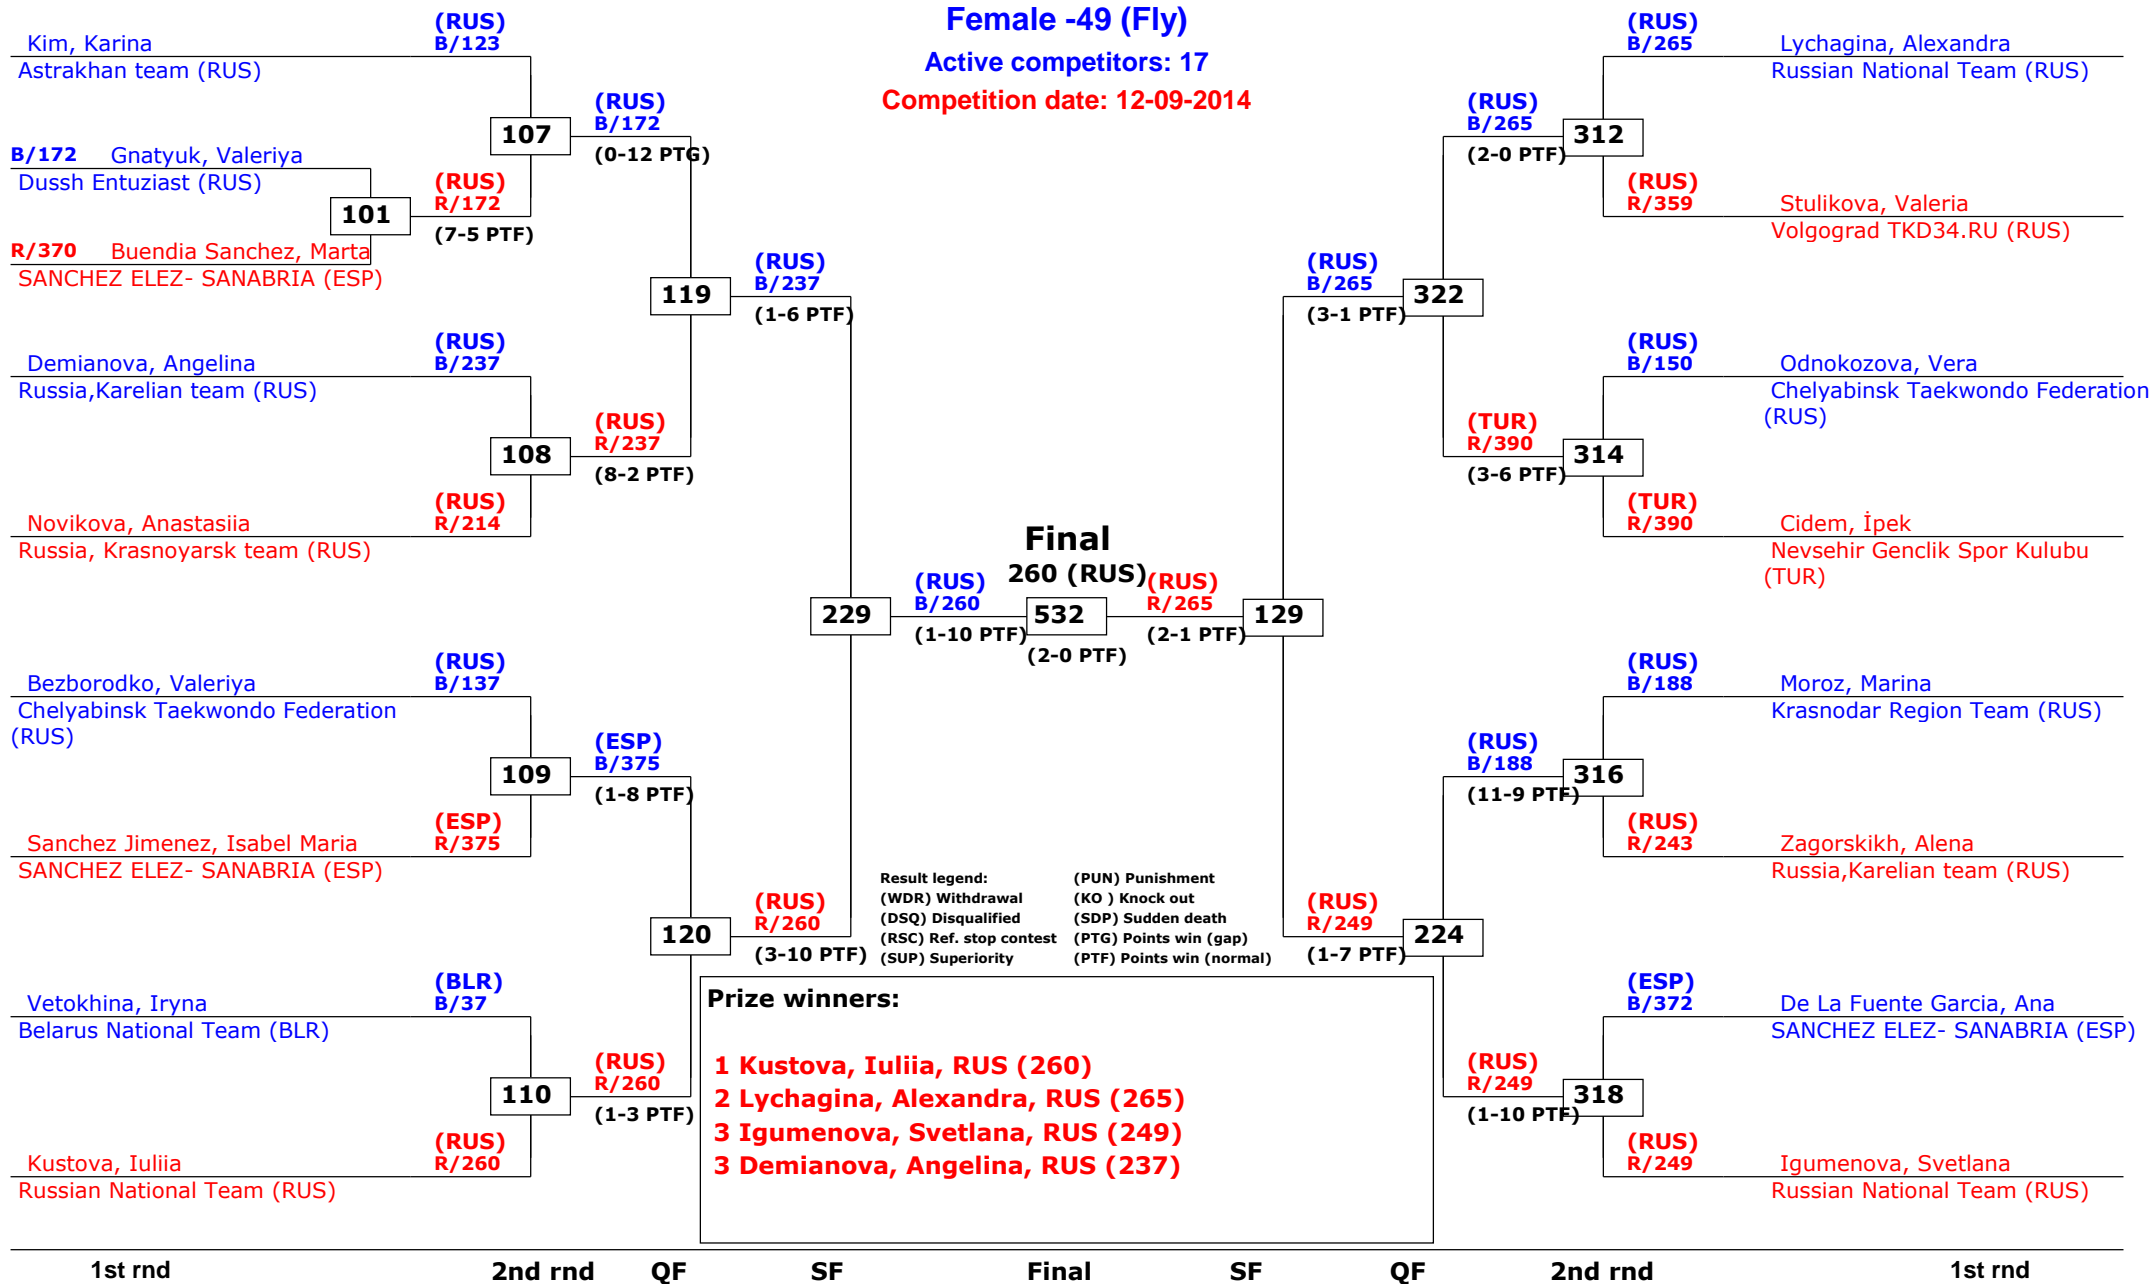

# Russian Open 2014

Moscow, Russia

Tournament date: 12-09-2014 upto 13-09-2014

Male +87 (Heavy)

Active competitors: 12

Competition date: 12-09-2014

# Russian Open 2014

Moscow, Russia

Tournament date: 12-09-2014 upto 13-09-2014

## Female -49 (Fly)

Active competitors: 17

Competition date: 12-09-2014

# Russian Open 2014

Moscow, Russia

Tournament date: 12-09-2014 upto 13-09-2014

Female -57 (Feather)

Active competitors: 15

Competition date: 12-09-2014