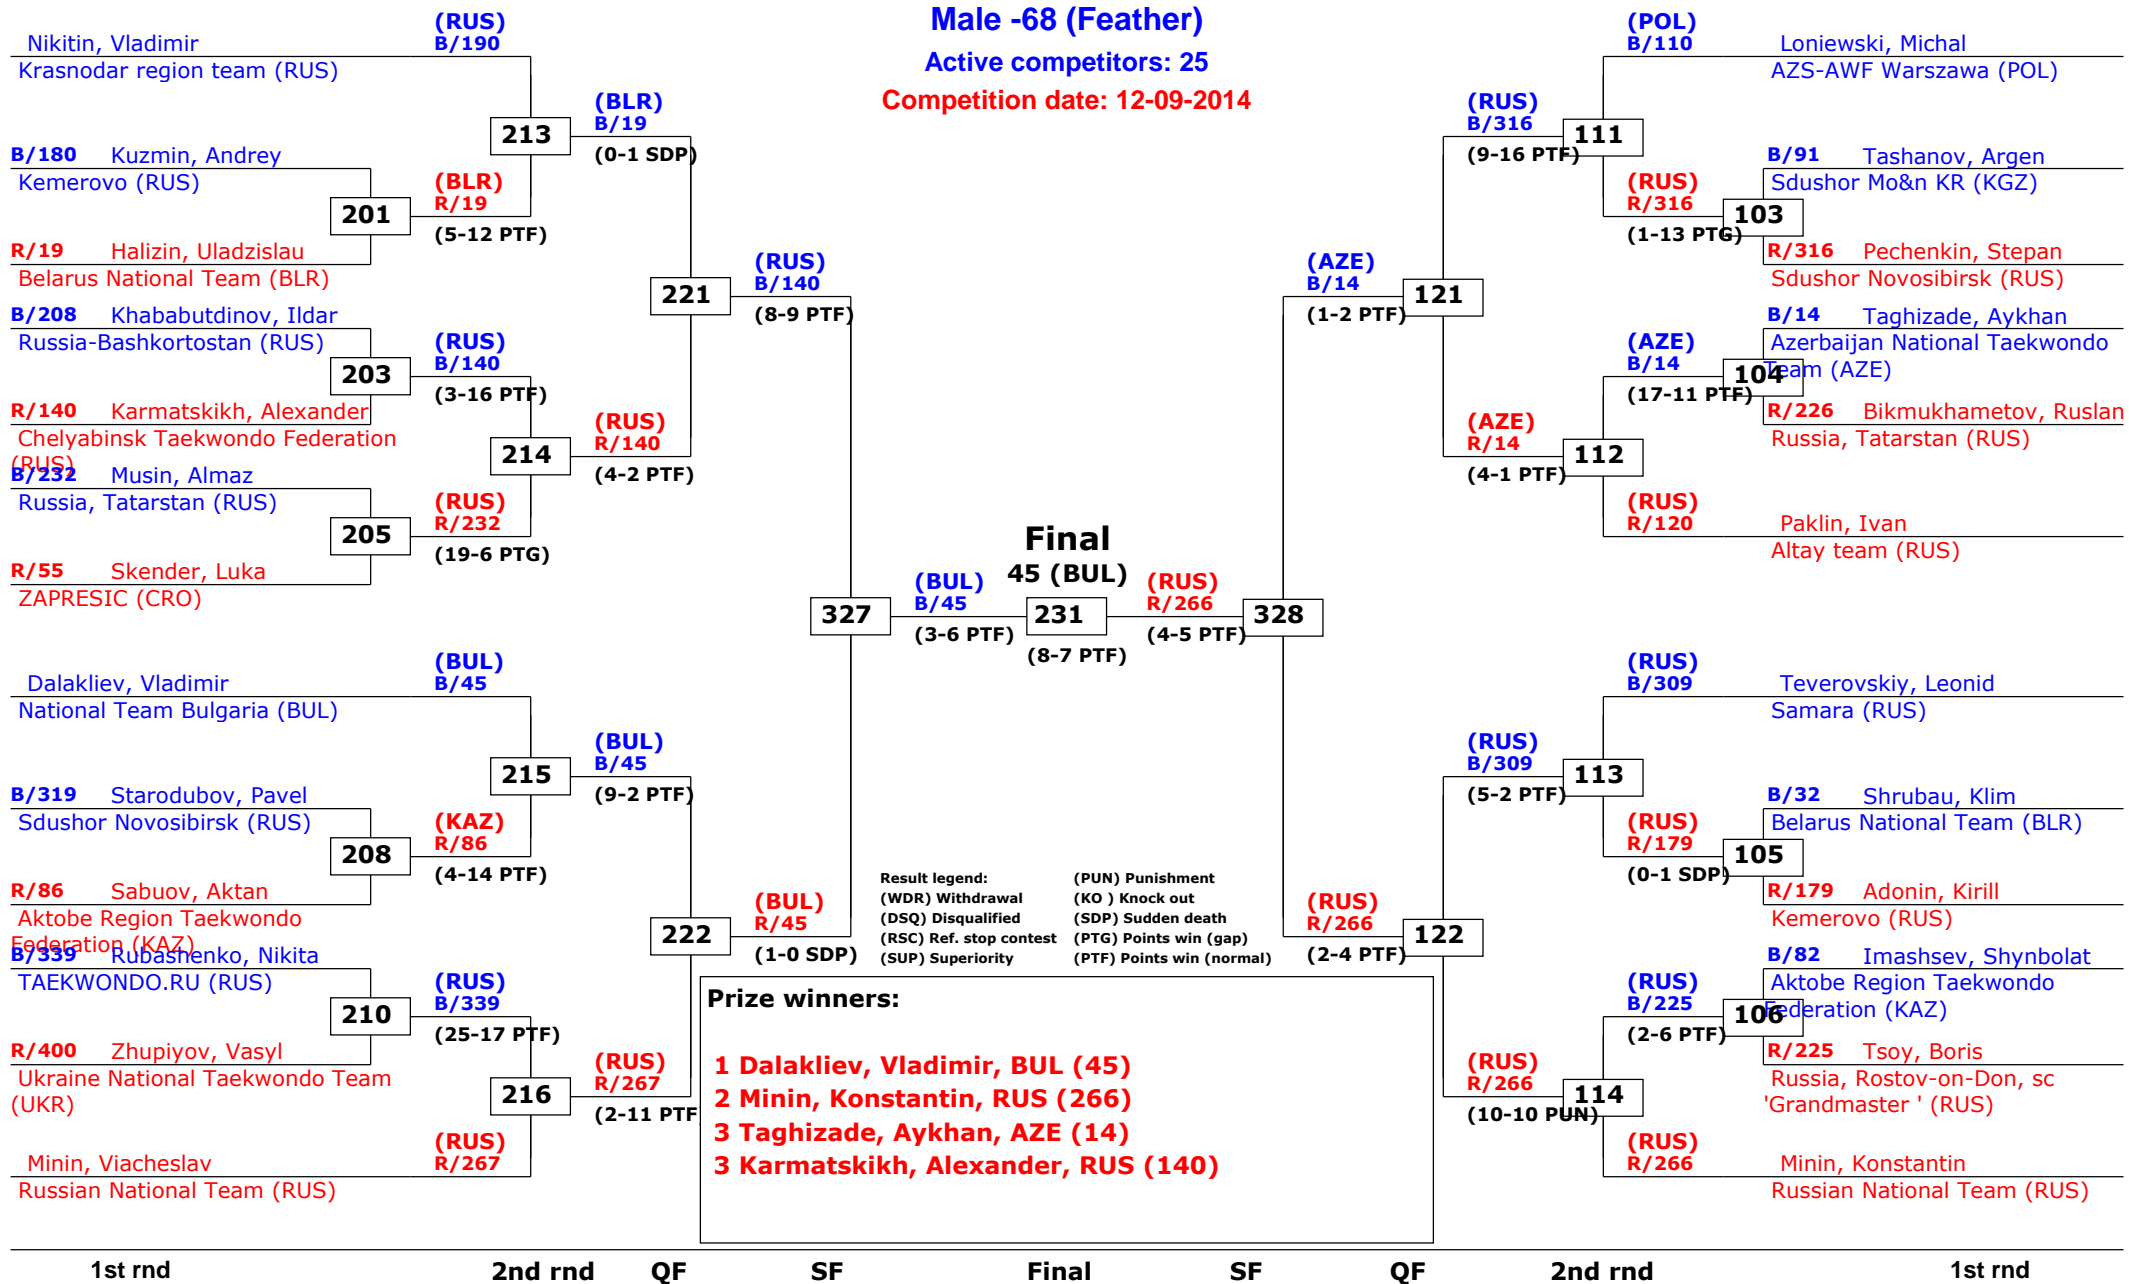

# Russian Open 2014

Moscow, Russia

Tournament date: 12-09-2014 upto 13-09-2014

Male -58 (Fly)

Active competitors: 0

Competition date: 12-09-2014

# Russian Open 2014

Moscow, Russia

Tournament date: 12-09-2014 upto 13-09-2014

## Male -68 (Feather)

Active competitors: 25

Competition date: 12-09-2014