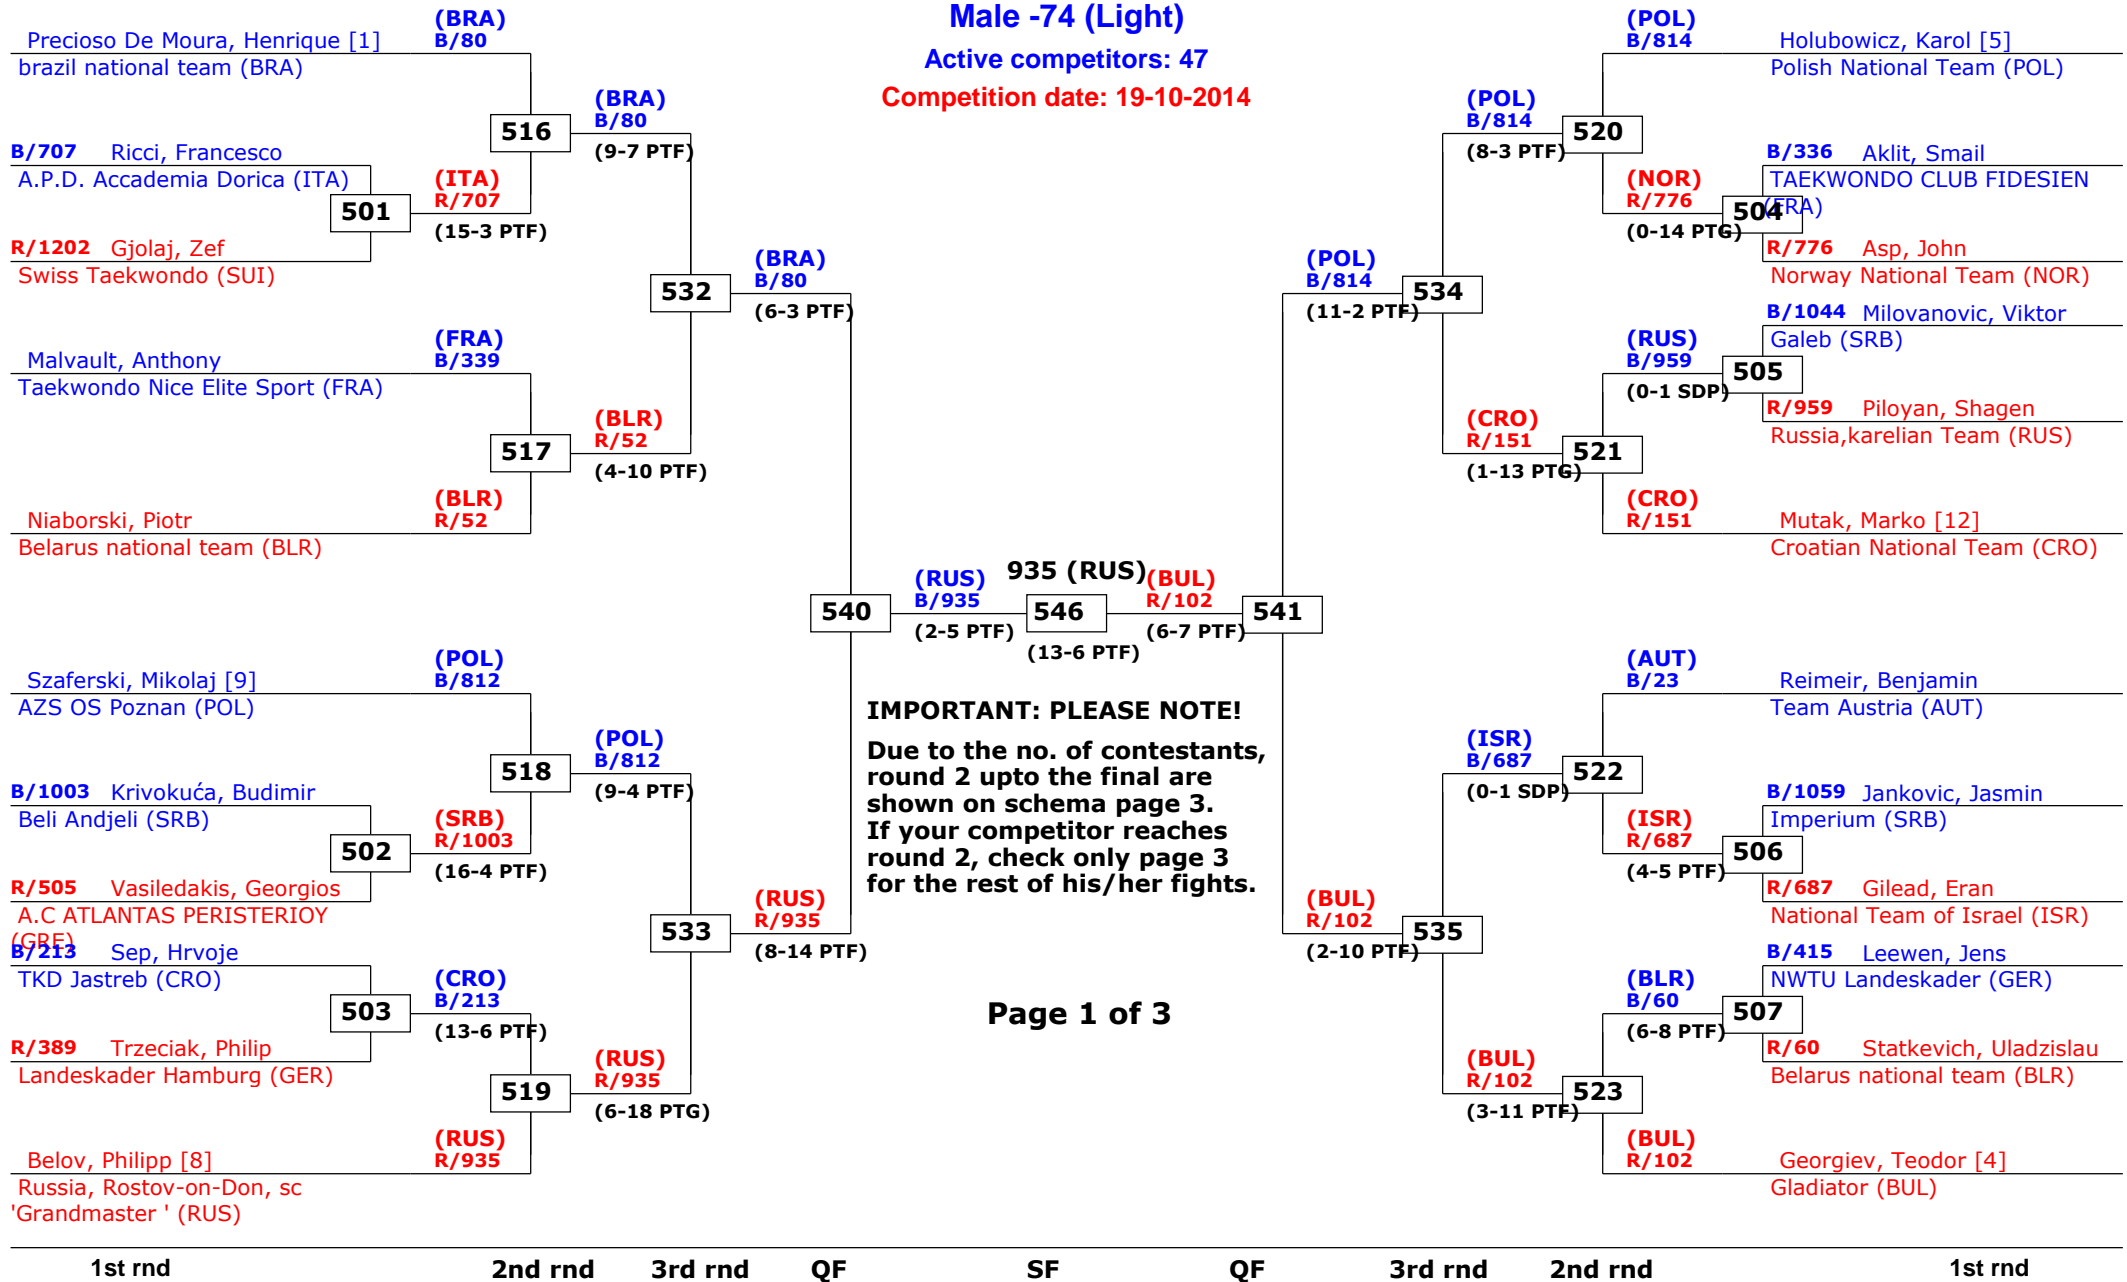

# 13th Galeb Belgrade Trophy - Serbia Open

Tournament date: 18-10-2014 upto 19-10-2014

**Male -68 (Feather)**

Active competitors: 0

Competition date: 19-10-2014

# 13th Galeb Belgrade Trophy - Serbia Open

Tournament date: 18-10-2014 upto 19-10-2014

## Male -74 (Light)

Active competitors: 47

Competition date: 19-10-2014

1st rnd

2nd rnd

3rd rnd

QF

SF