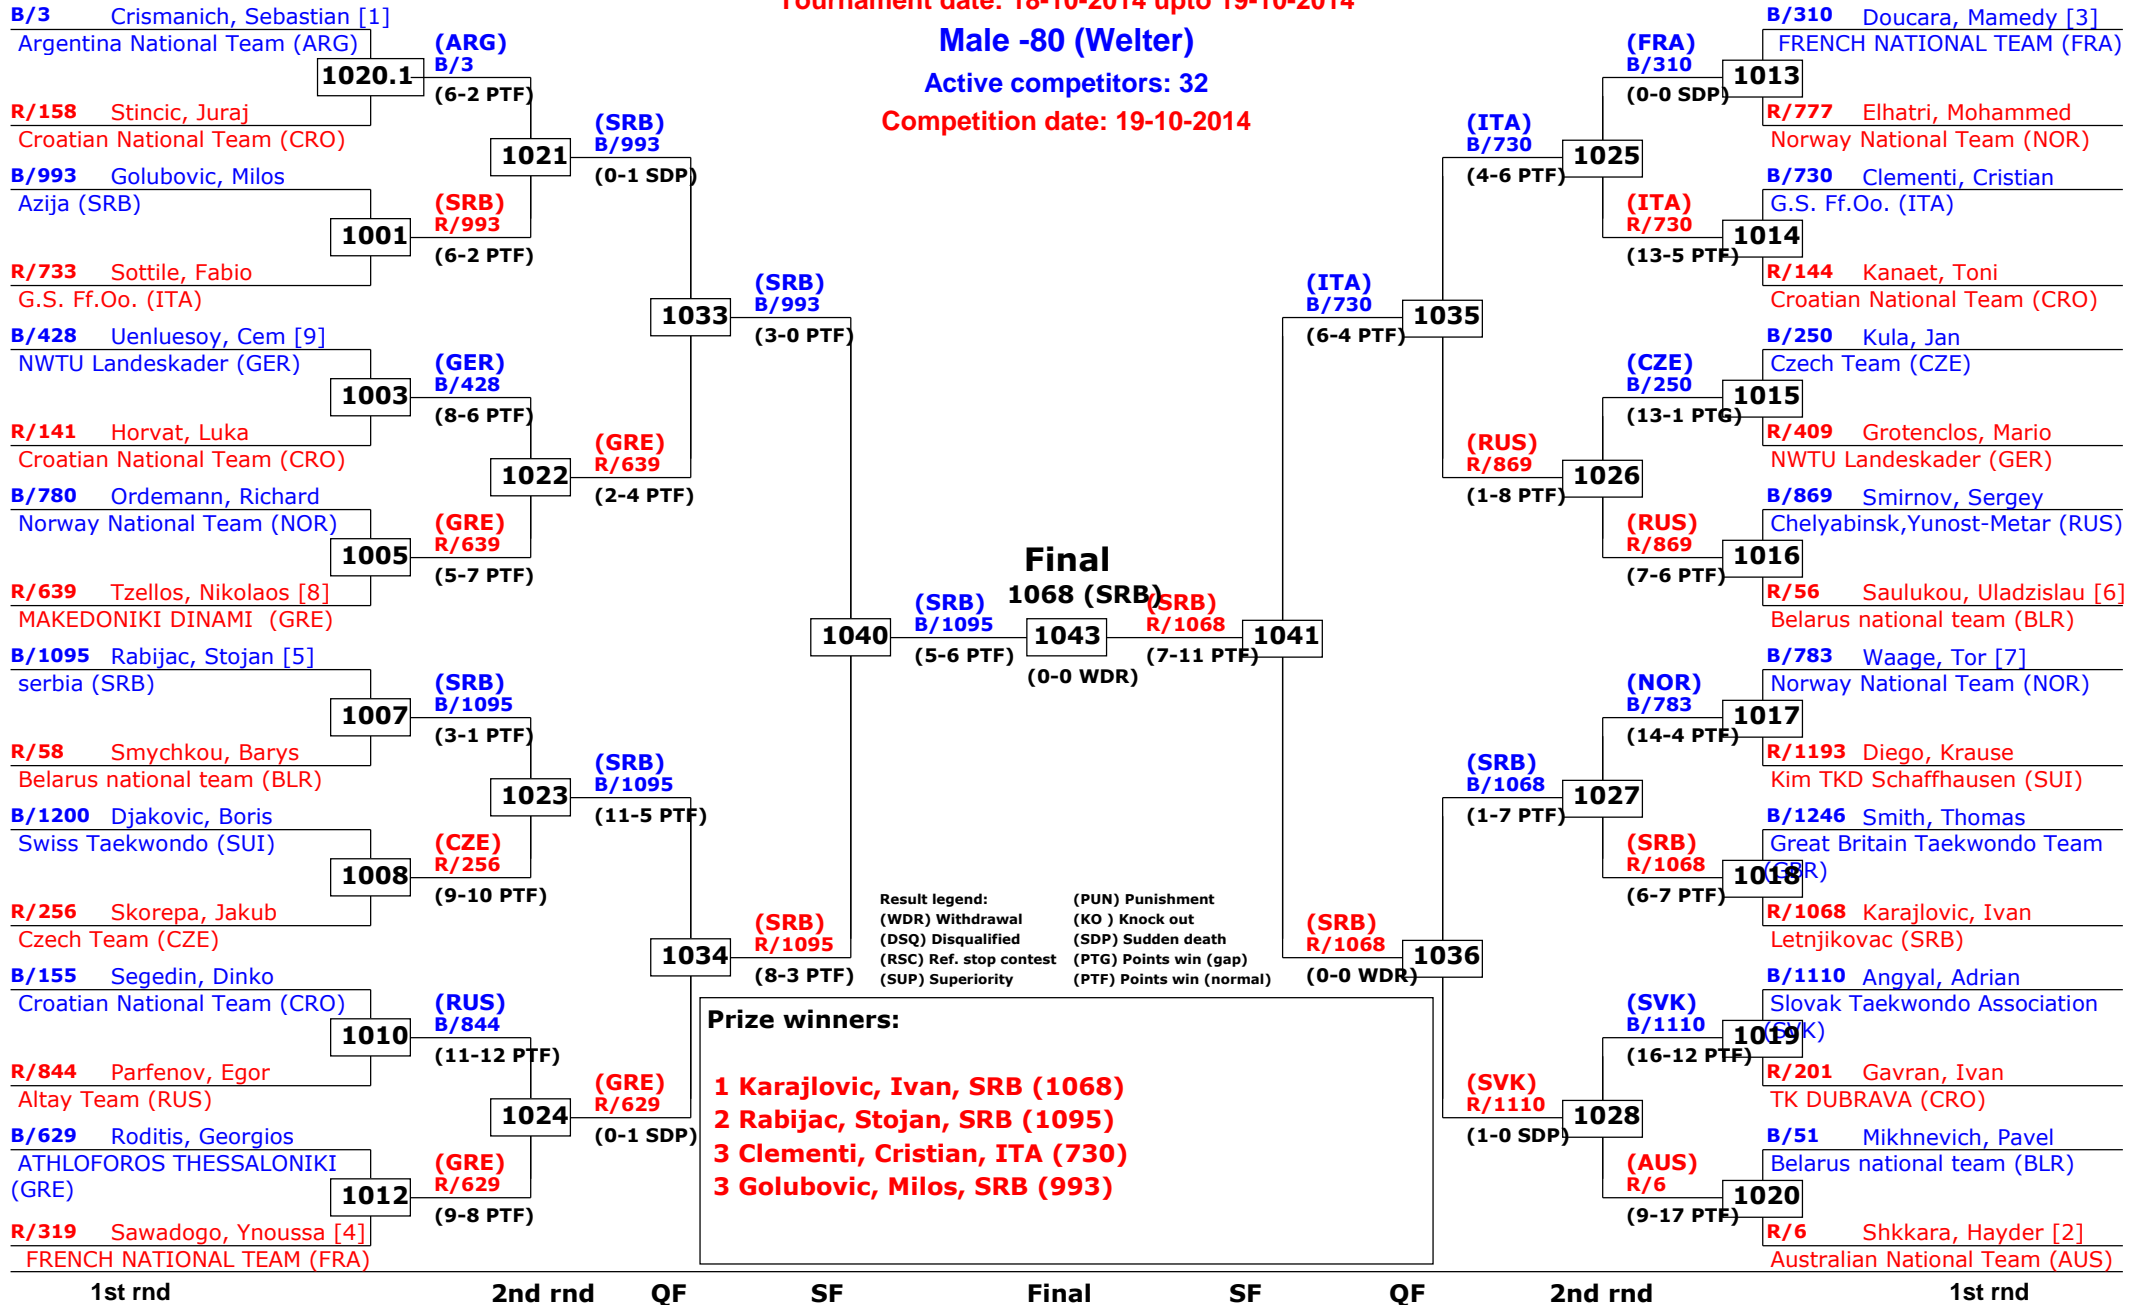

# 13th Galeb Belgrade Trophy - Serbia Open

Tournament date: 18-10-2014 upto 19-10-2014

## Male -80 (Welter)

Active competitors: 32

Competition date: 19-10-2014