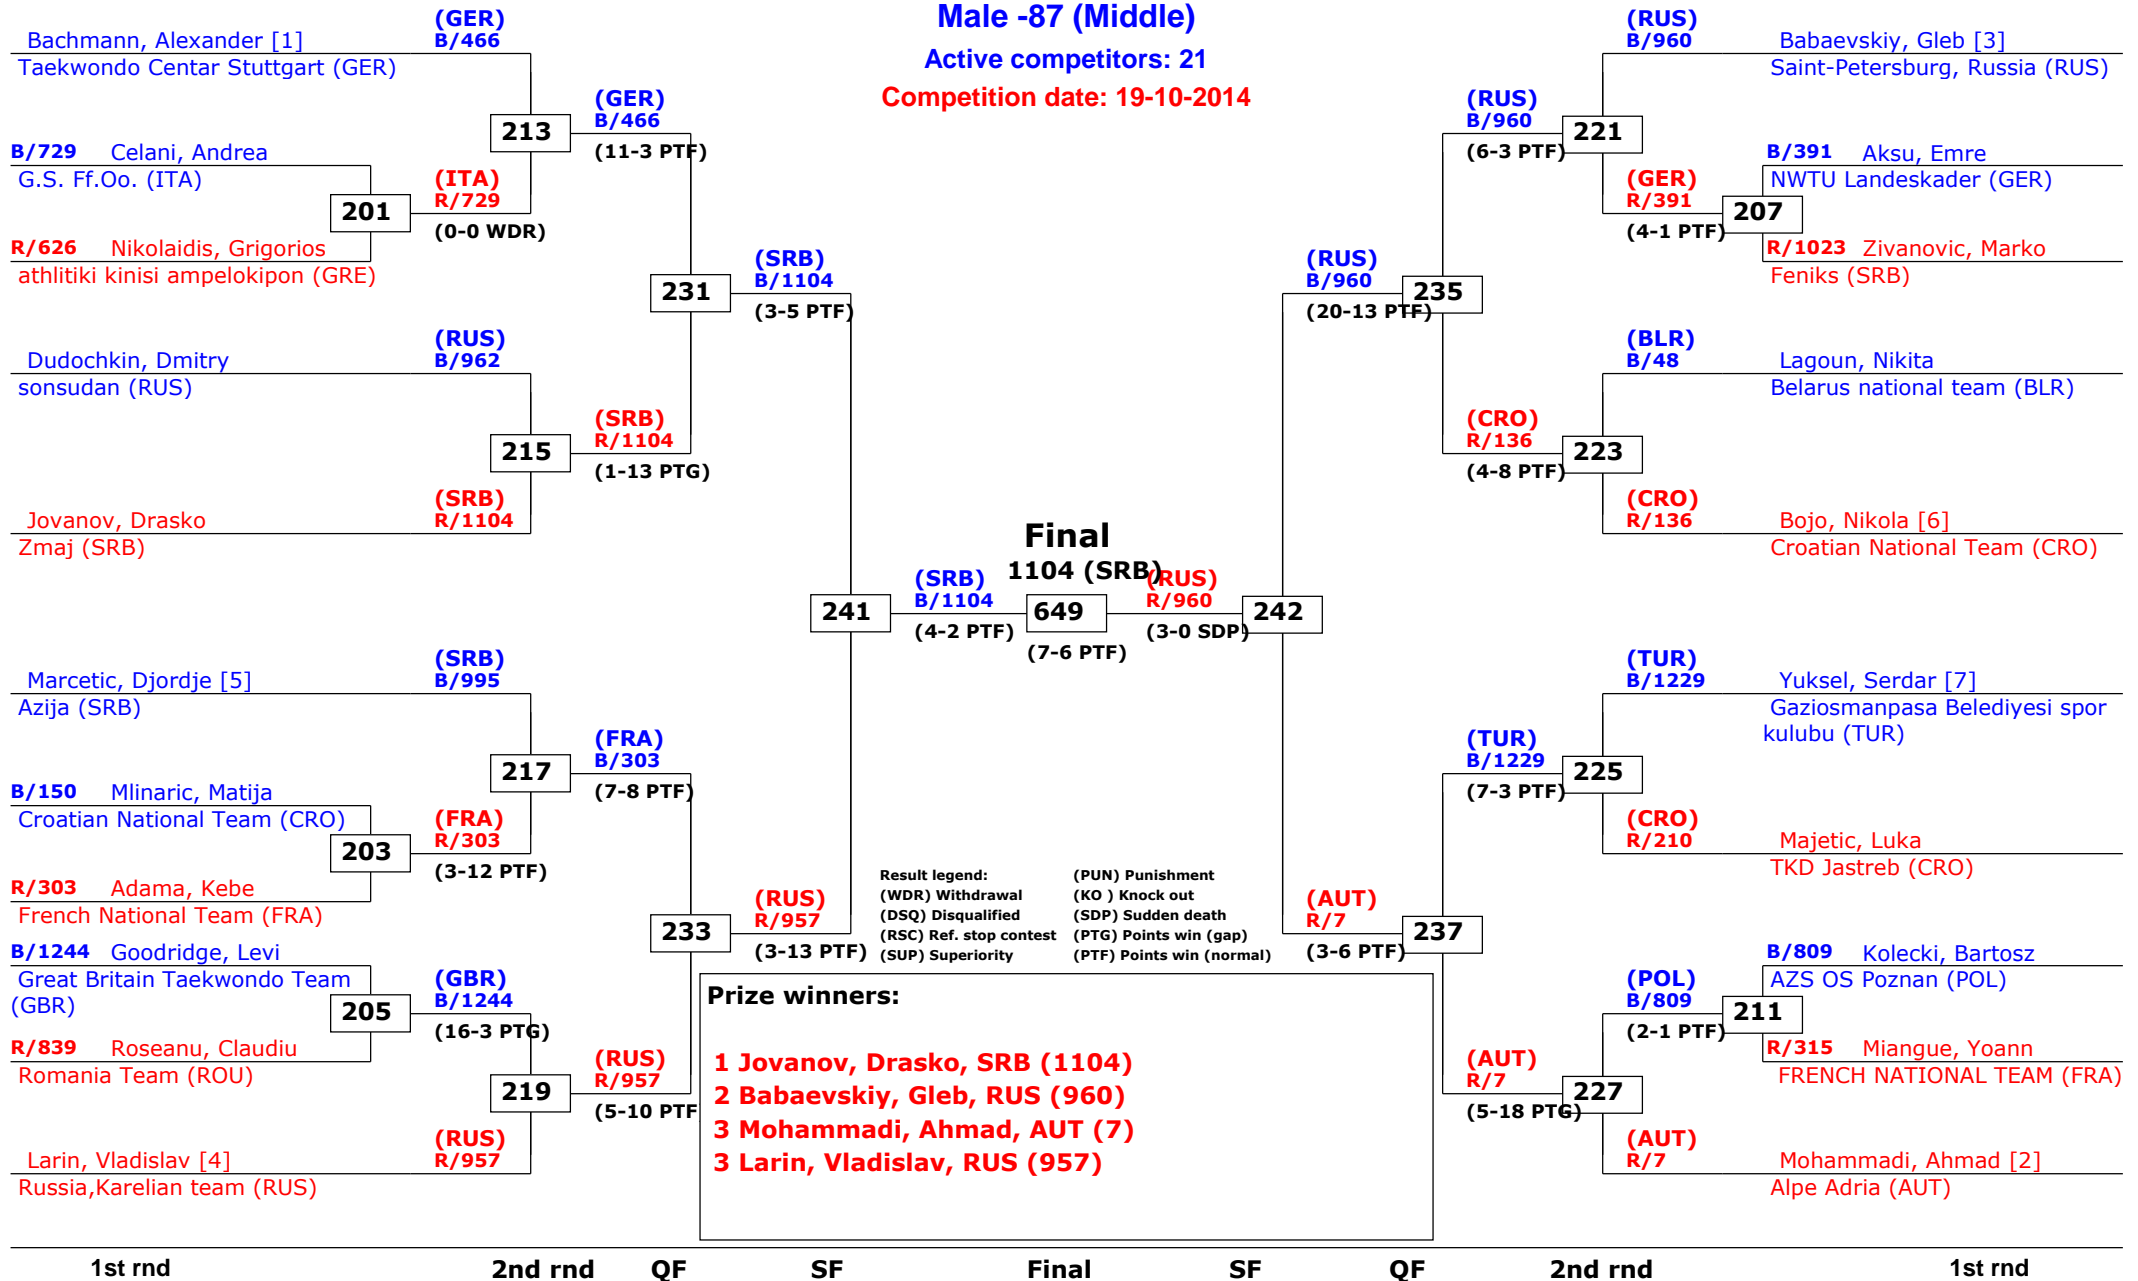

# 13th Galeb Belgrade Trophy - Serbia Open

Tournament date: 18-10-2014 upto 19-10-2014

## Male -87 (Middle)

Active competitors: 21

Competition date: 19-10-2014