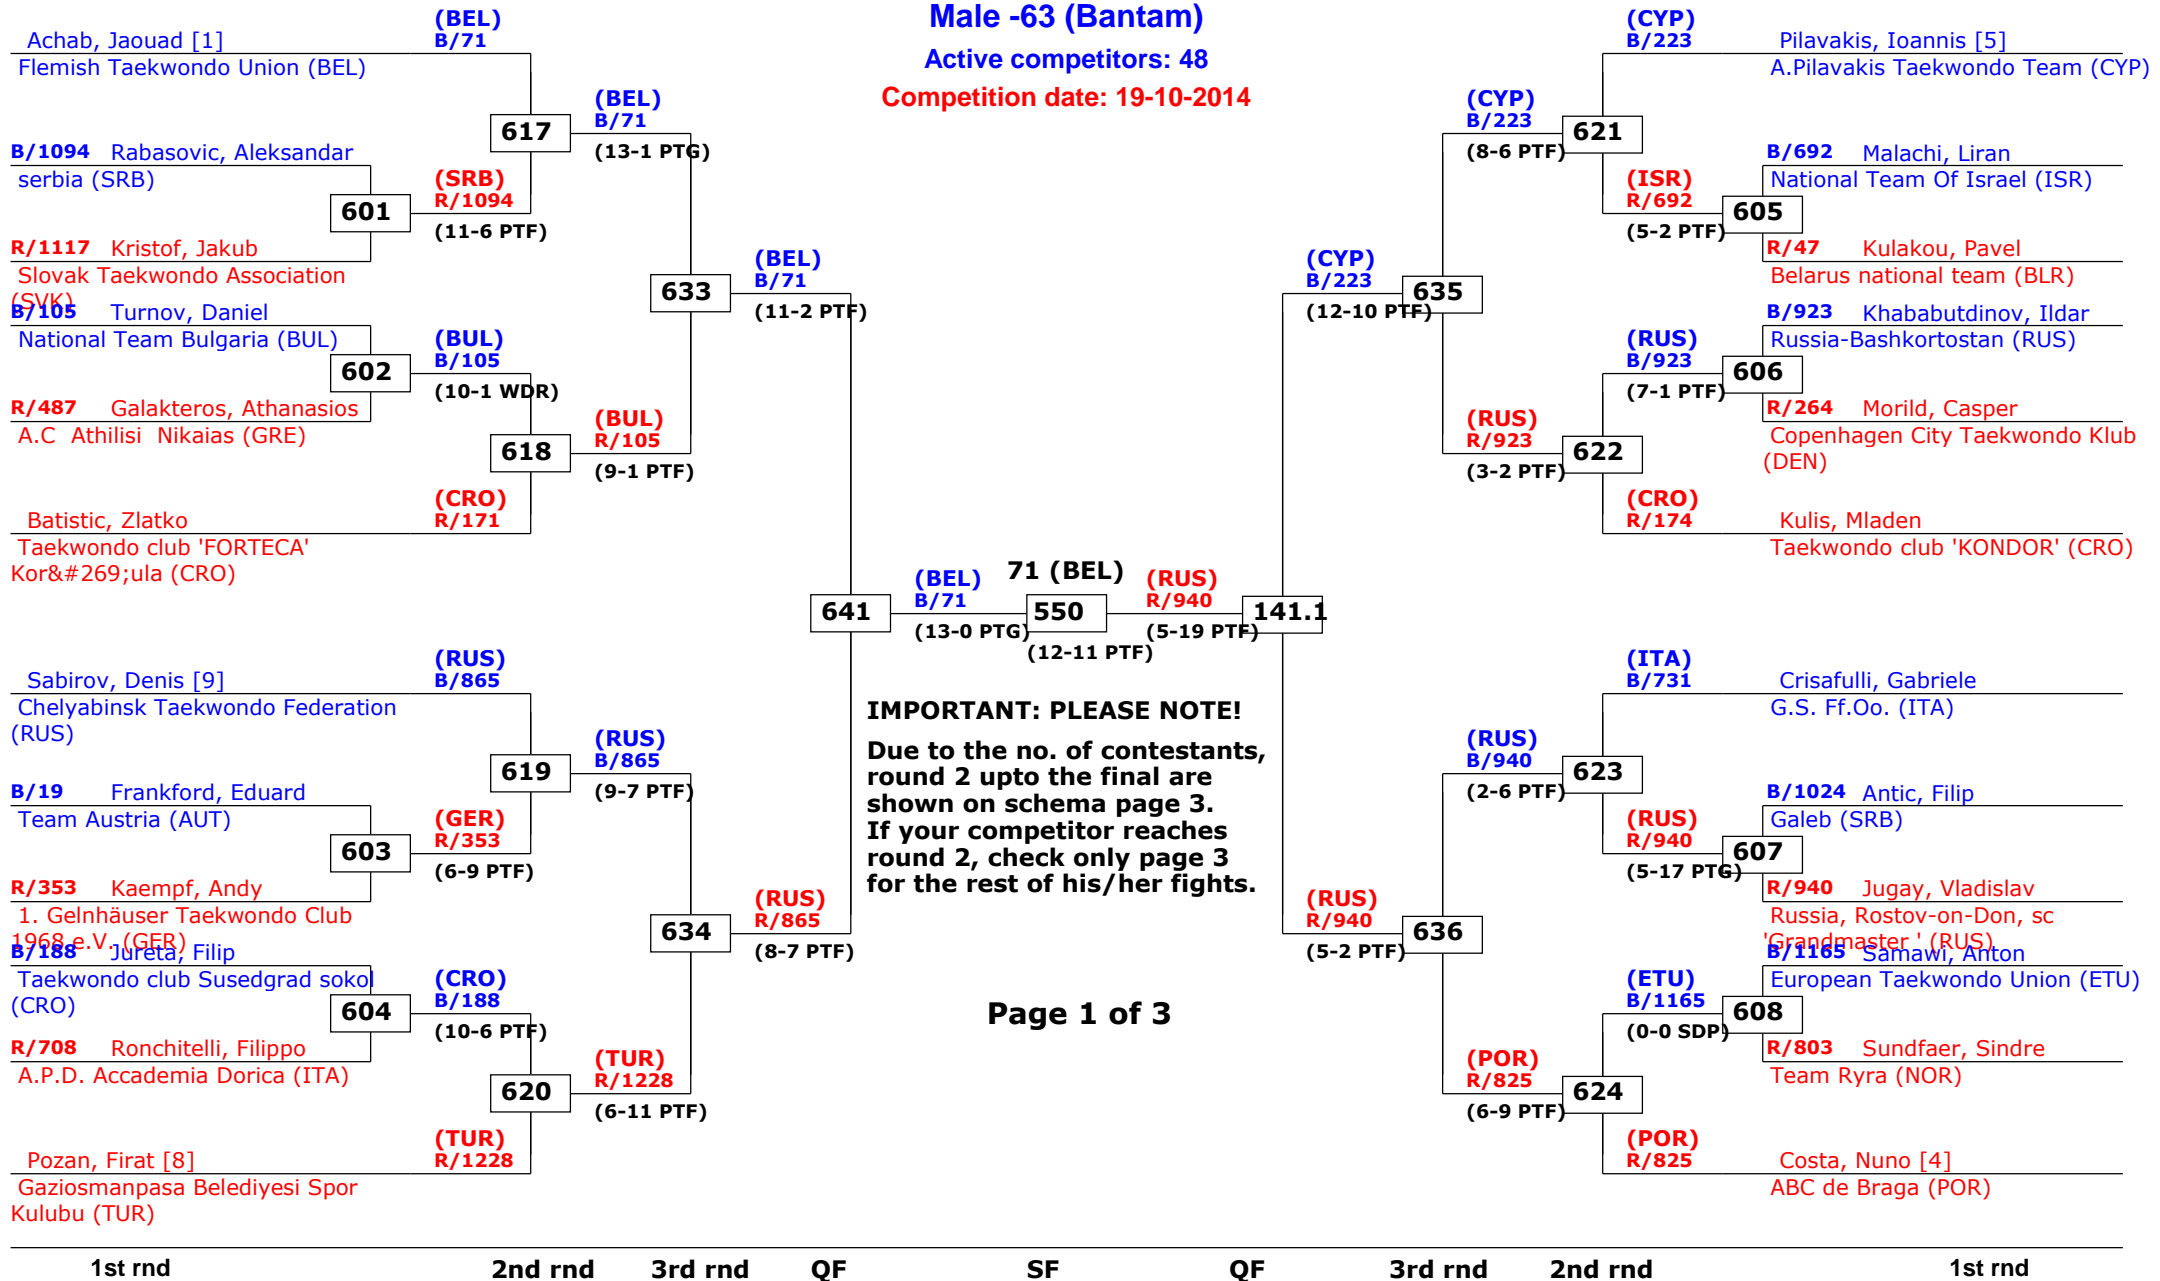

13th Galeb Belgrade Trophy - Serbia Open

Tournament date: 18-10-2014 upto 19-10-2014

Male -63 (Bantam)

Active competitors: 48

Competition date: 19-10-2014