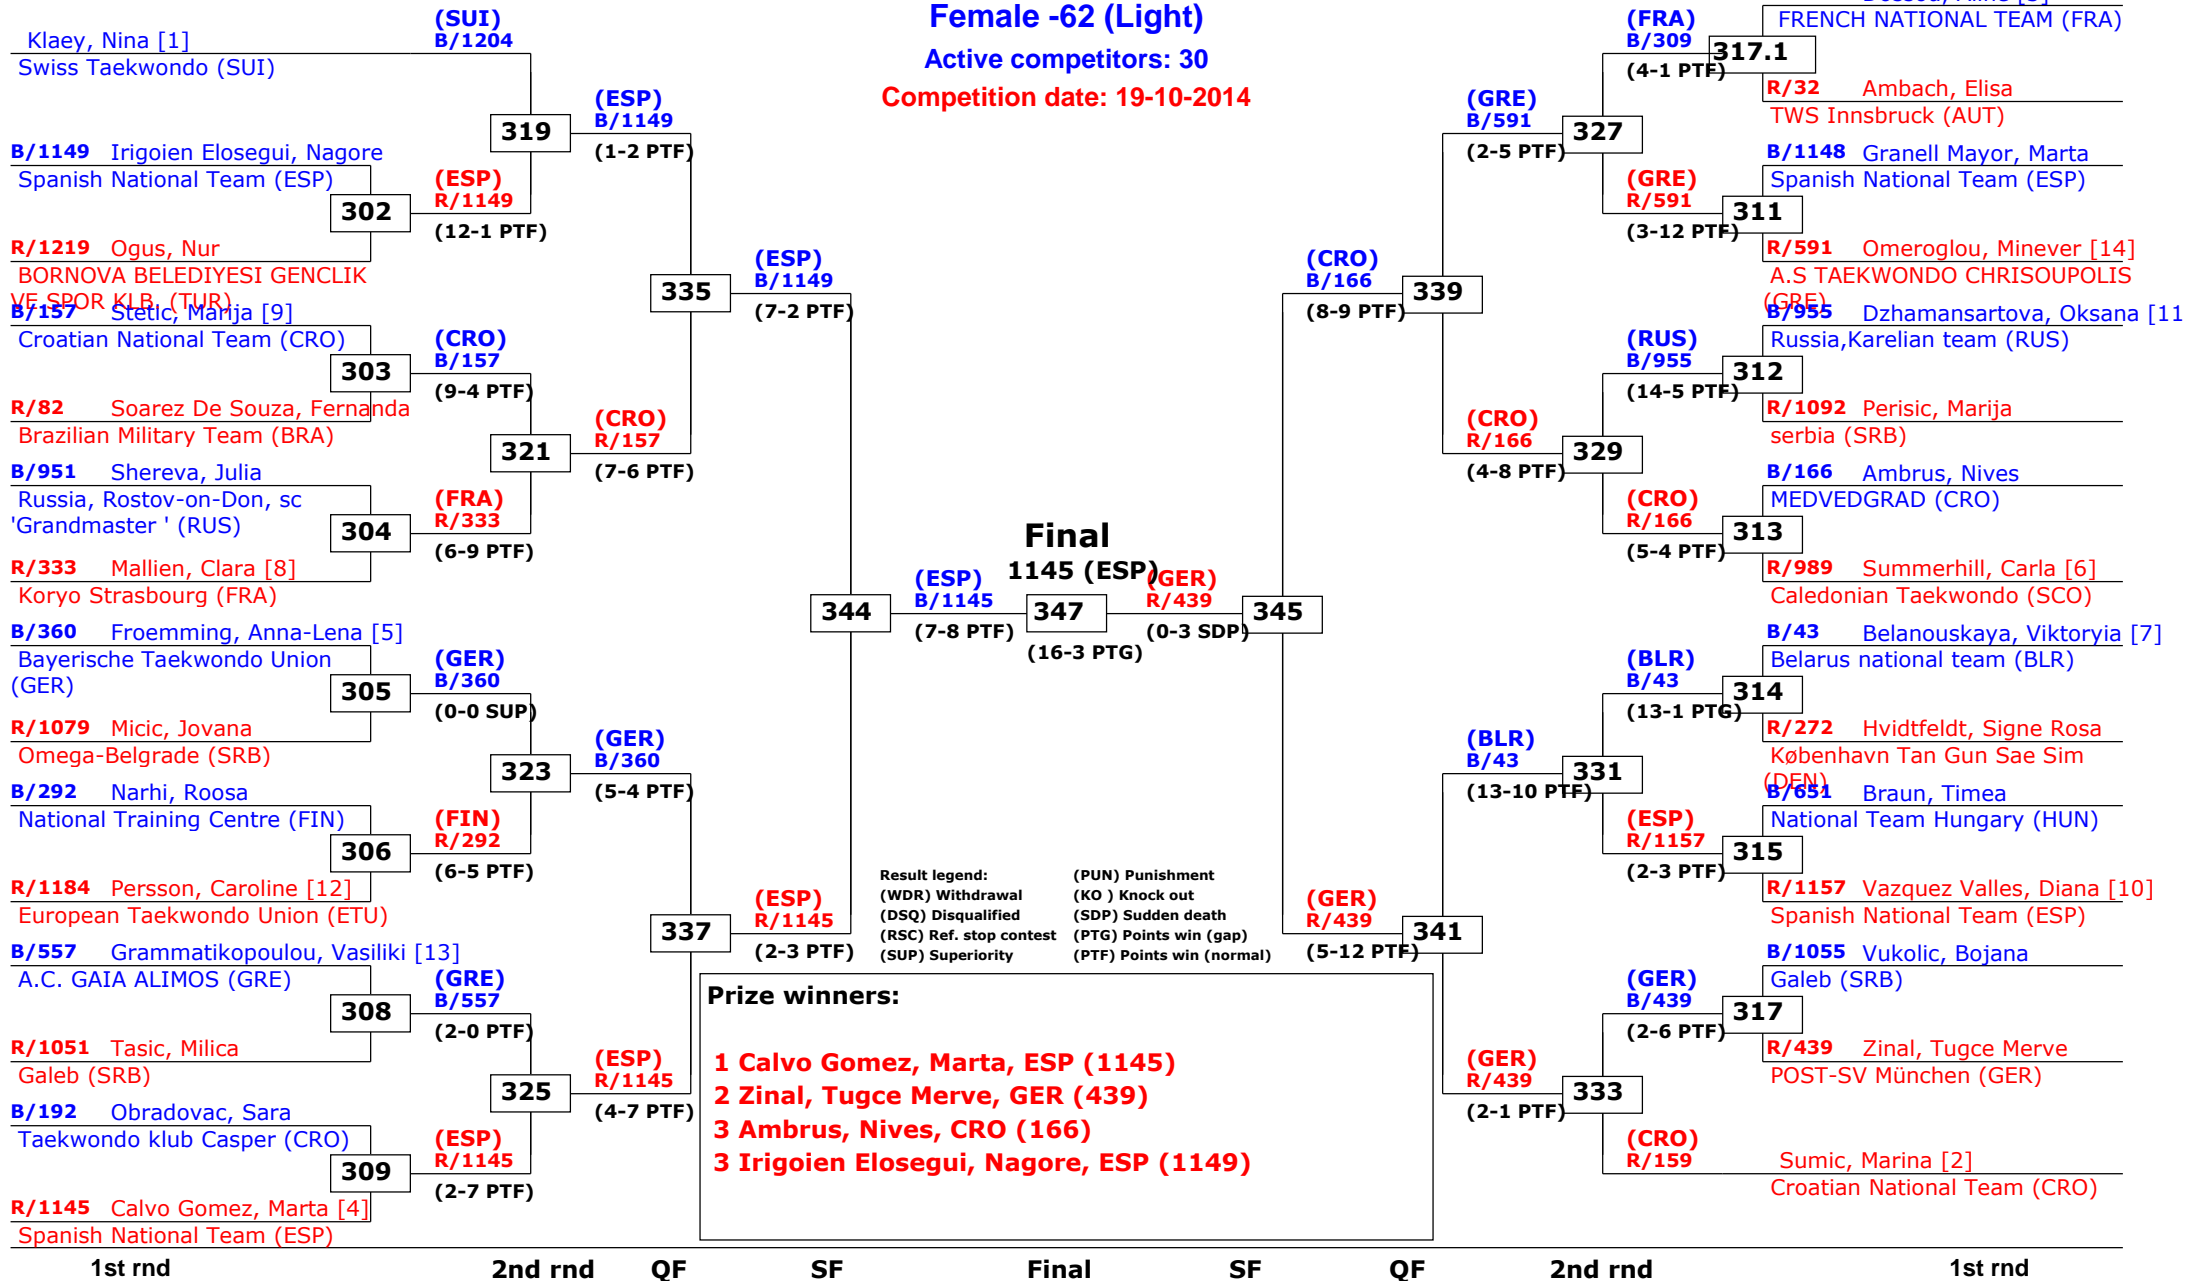

## Female -57 (Feather)

Active competitors: 0

Competition date: 19-10-2014

# 13th Galeb Belgrade Trophy - Serbia Open

Tournament date: 18-10-2014 upto 19-10-2014

## Female -62 (Light)

Active competitors: 30

Competition date: 19-10-2014

## Female -67 (Welter)

Active competitors: 23

Competition date: 19-10-2014