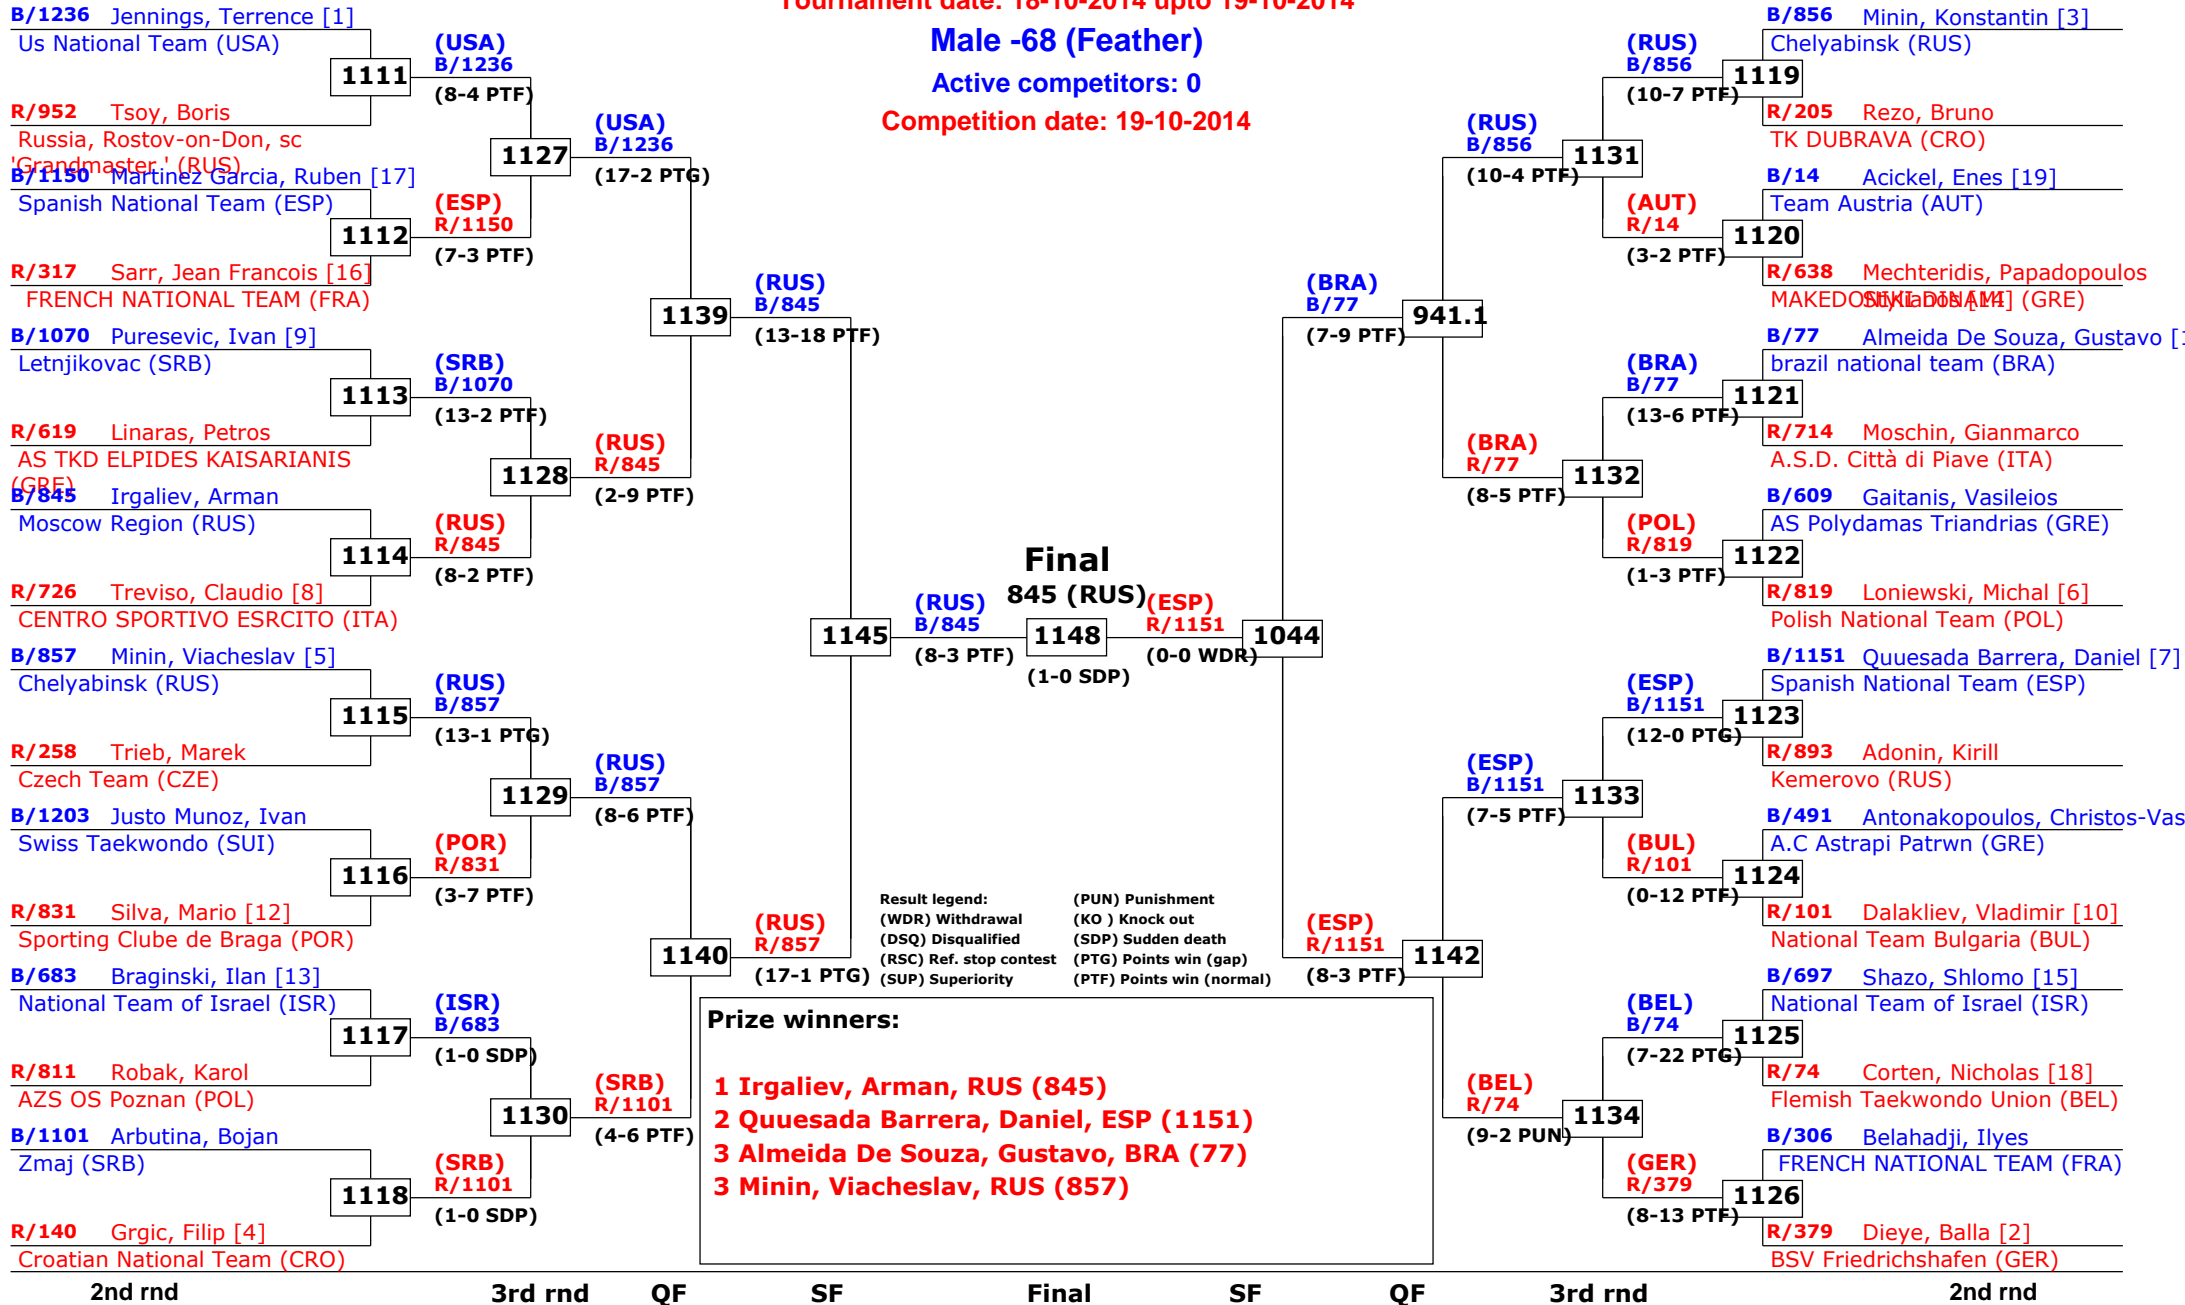

# 13th Galeb Belgrade Trophy - Serbia Open

Tournament date: 18-10-2014 upto 19-10-2014

# 13th Galeb Belgrade Trophy - Serbia Open

Tournament date: 18-10-2014 upto 19-10-2014

**Male -68 (Feather)**

Active competitors: 0

Competition date: 19-10-2014