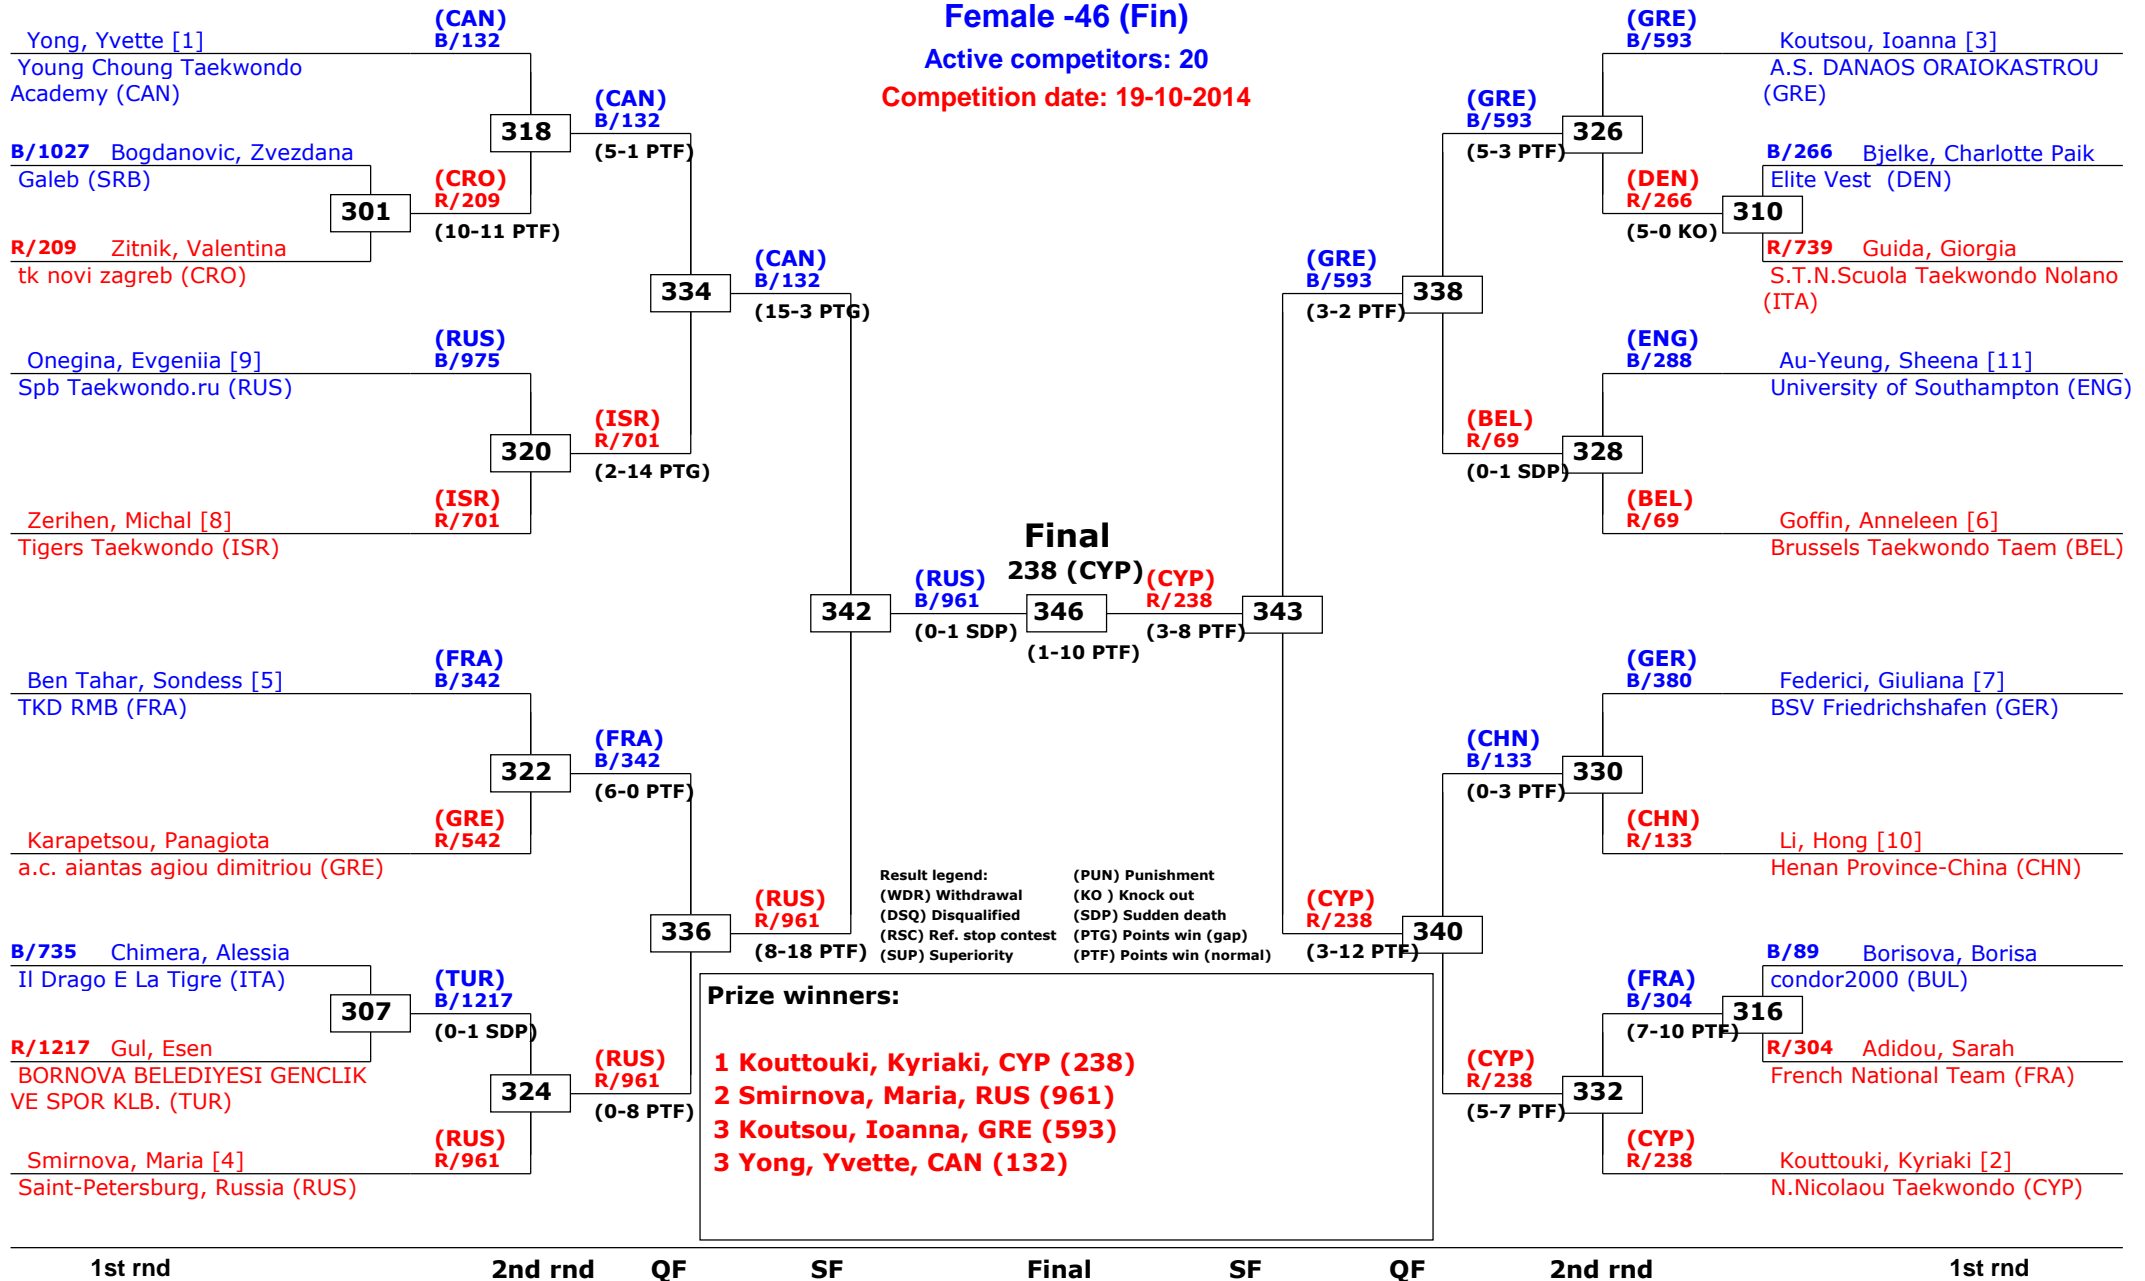

## Male +87 (Heavy)

Active competitors: 18

Competition date: 19-10-2014

# 13th Galeb Belgrade Trophy - Serbia Open

Tournament date: 18-10-2014 upto 19-10-2014

## Female -46 (Fin)

Active competitors: 20

Competition date: 19-10-2014