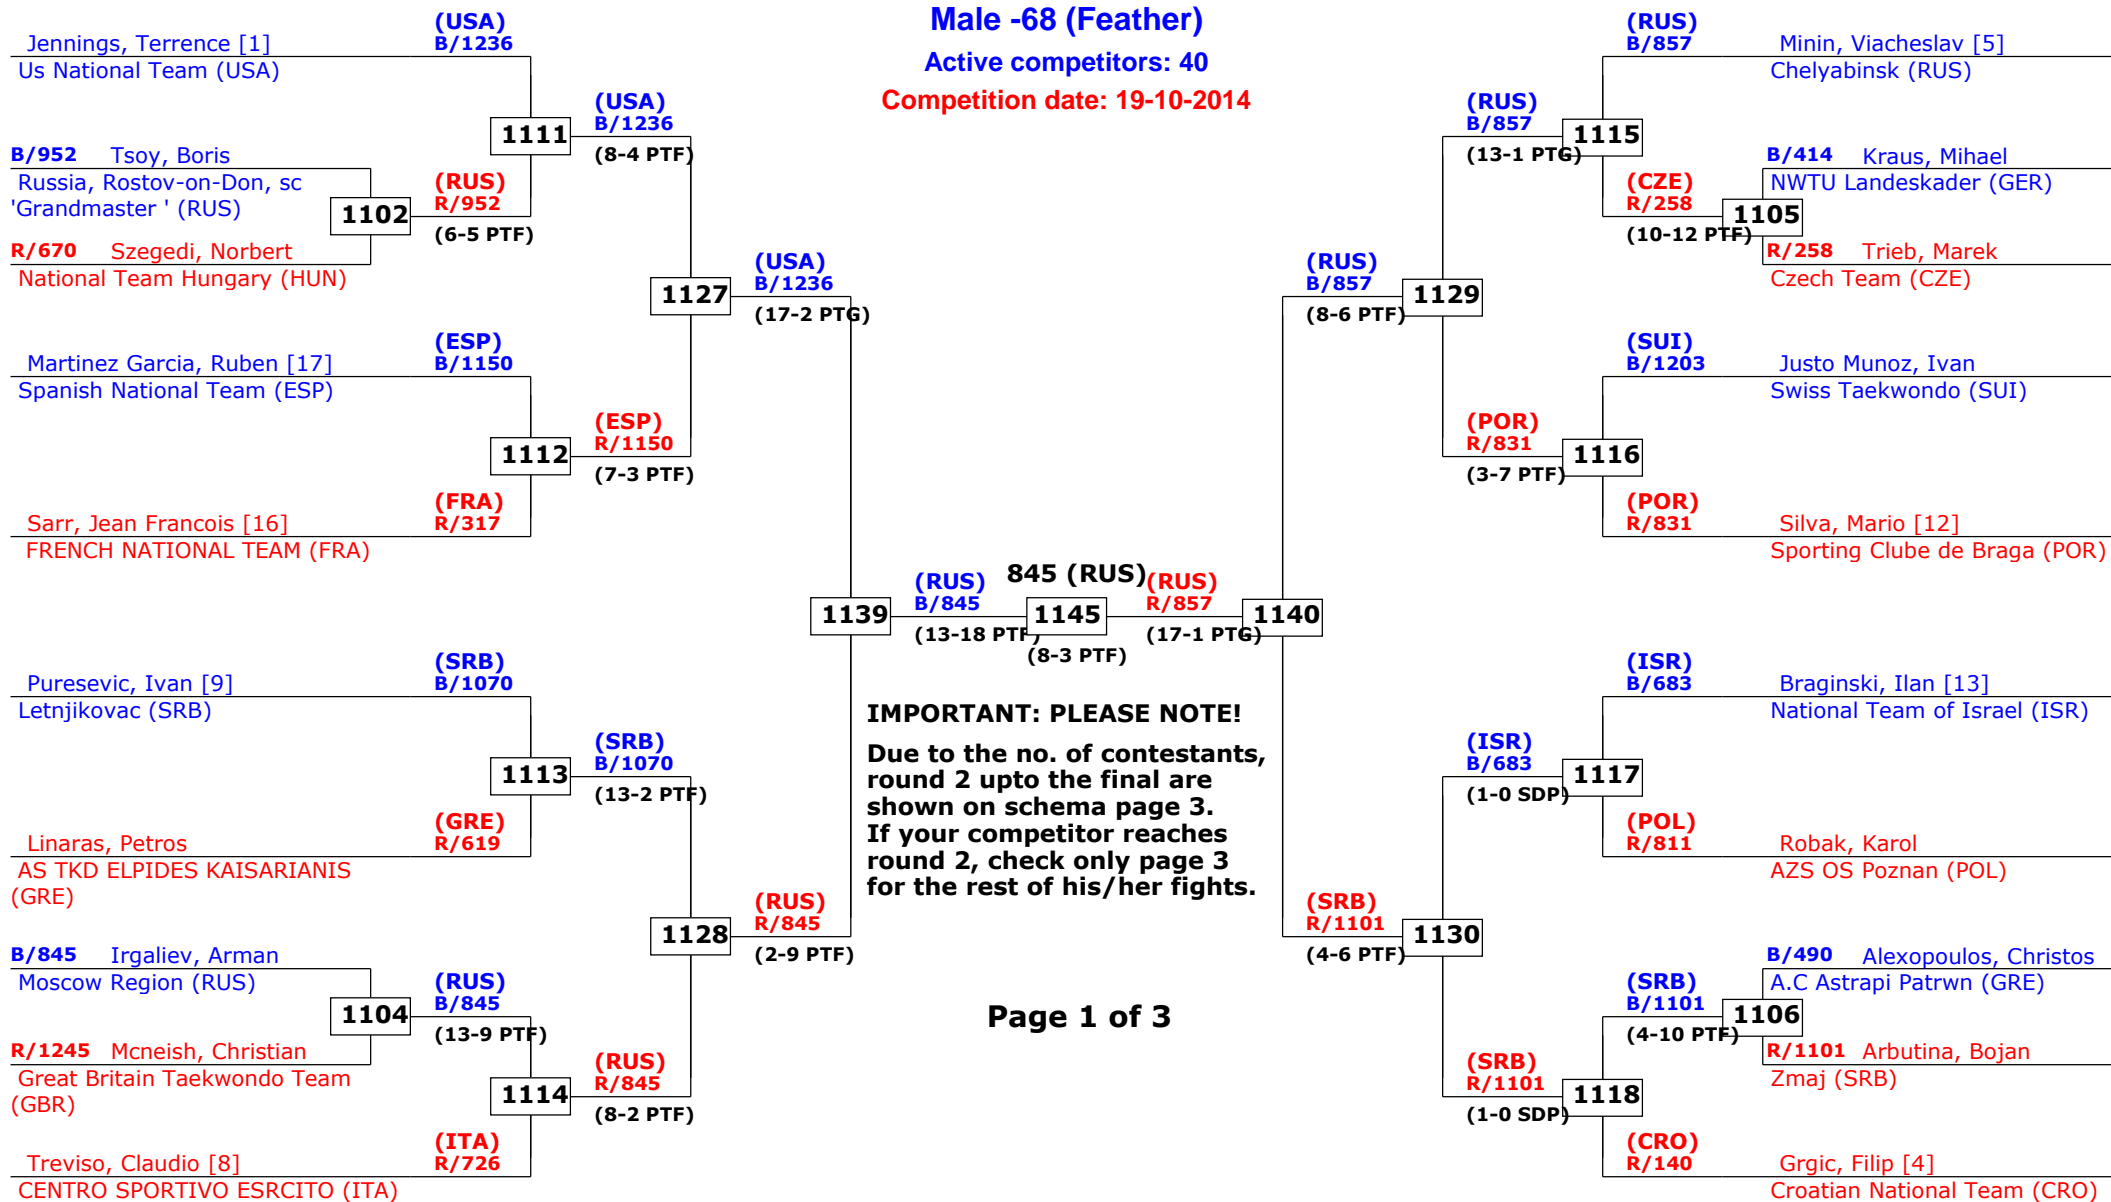

# 13th Galeb Belgrade Trophy - Serbia Open

Tournament date: 18-10-2014 upto 19-10-2014

## Male -68 (Feather)

Active competitors: 40

Competition date: 19-10-2014

**IMPORTANT: PLEASE NOTE!**  
 Due to the no. of contestants, round 2 upto the final are shown on schema page 3. If your competitor reaches round 2, check only page 3 for the rest of his/her fights.

# 13th Galeb Belgrade Trophy - Serbia Open

Tournament date: 18-10-2014 upto 19-10-2014

**Male -68 (Feather)**

Active competitors: 0

Competition date: 19-10-2014