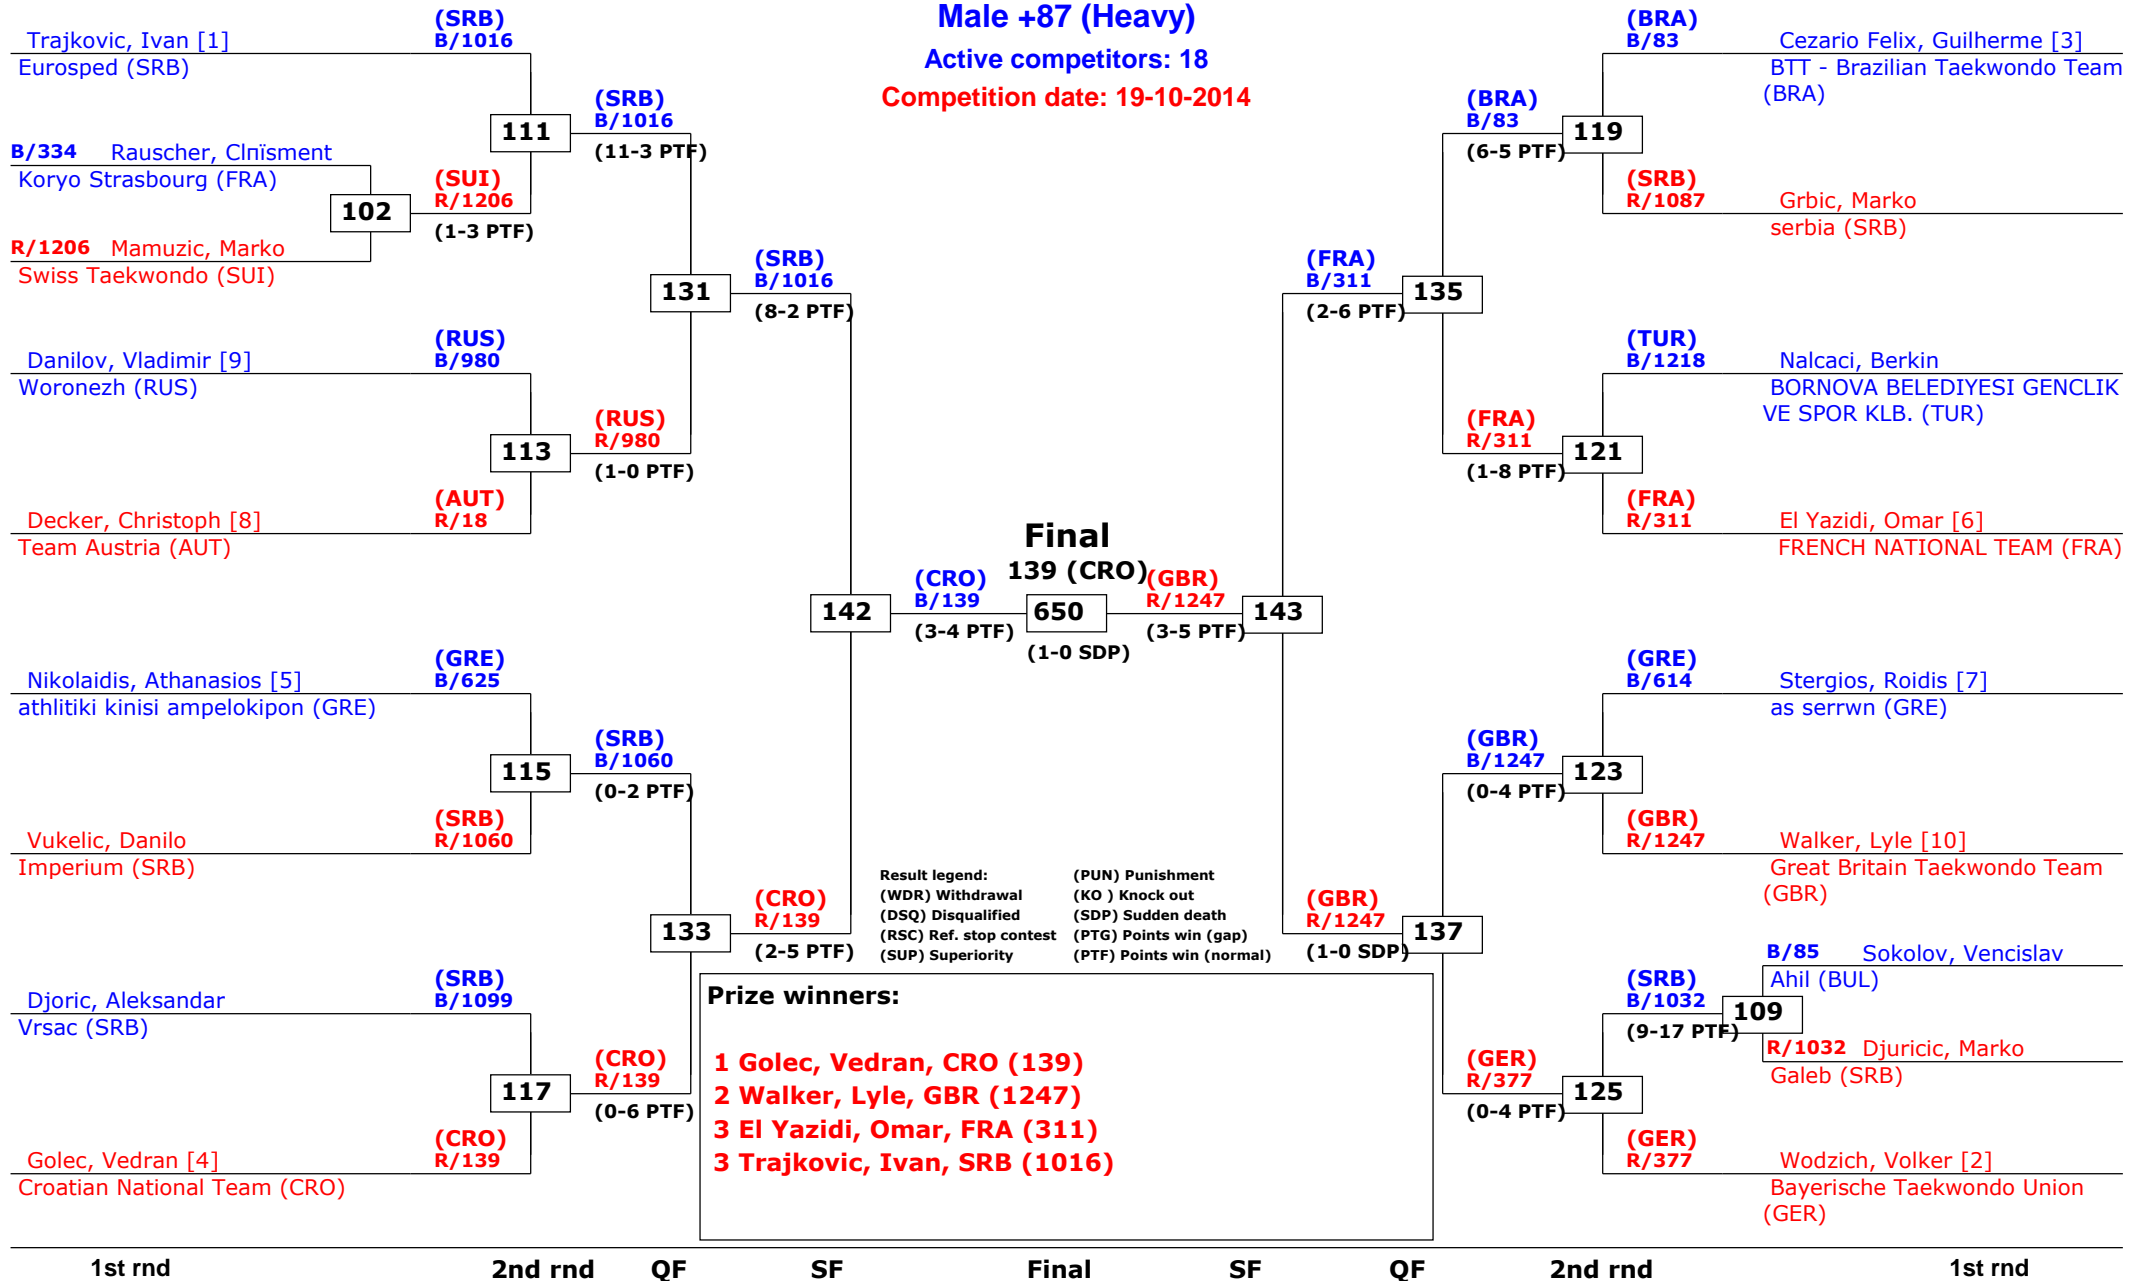

## Male -87 (Middle)

Active competitors: 21

Competition date: 19-10-2014

# 13th Galeb Belgrade Trophy - Serbia Open

Tournament date: 18-10-2014 upto 19-10-2014

## Male +87 (Heavy)

Active competitors: 18

Competition date: 19-10-2014