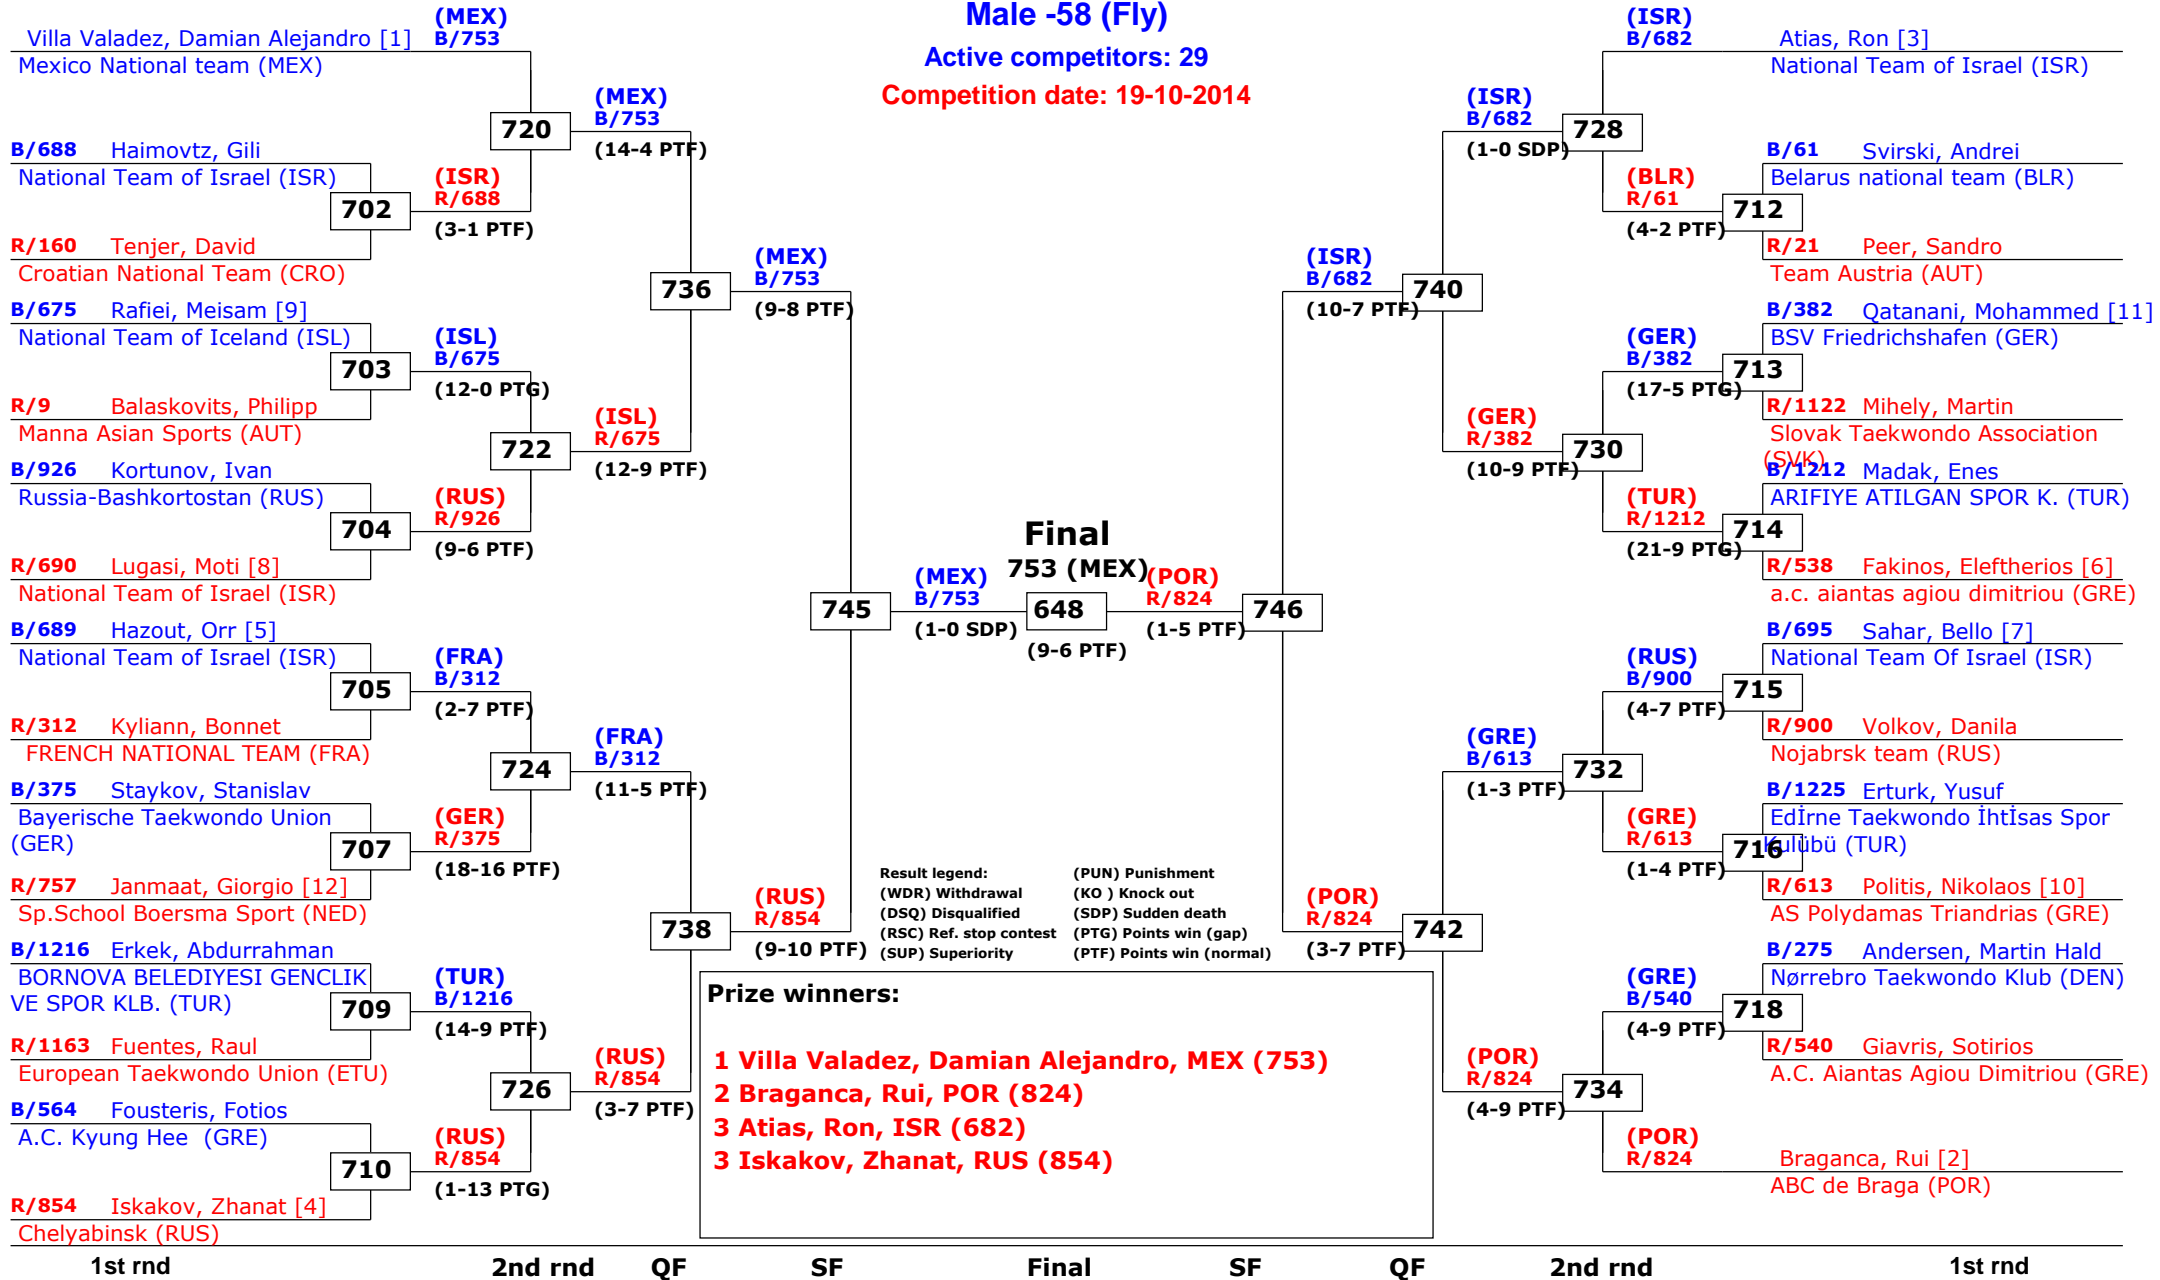

# 13th Galeb Belgrade Trophy - Serbia Open

Tournament date: 18-10-2014 upto 19-10-2014

## Male -58 (Fly)

Active competitors: 29

Competition date: 19-10-2014