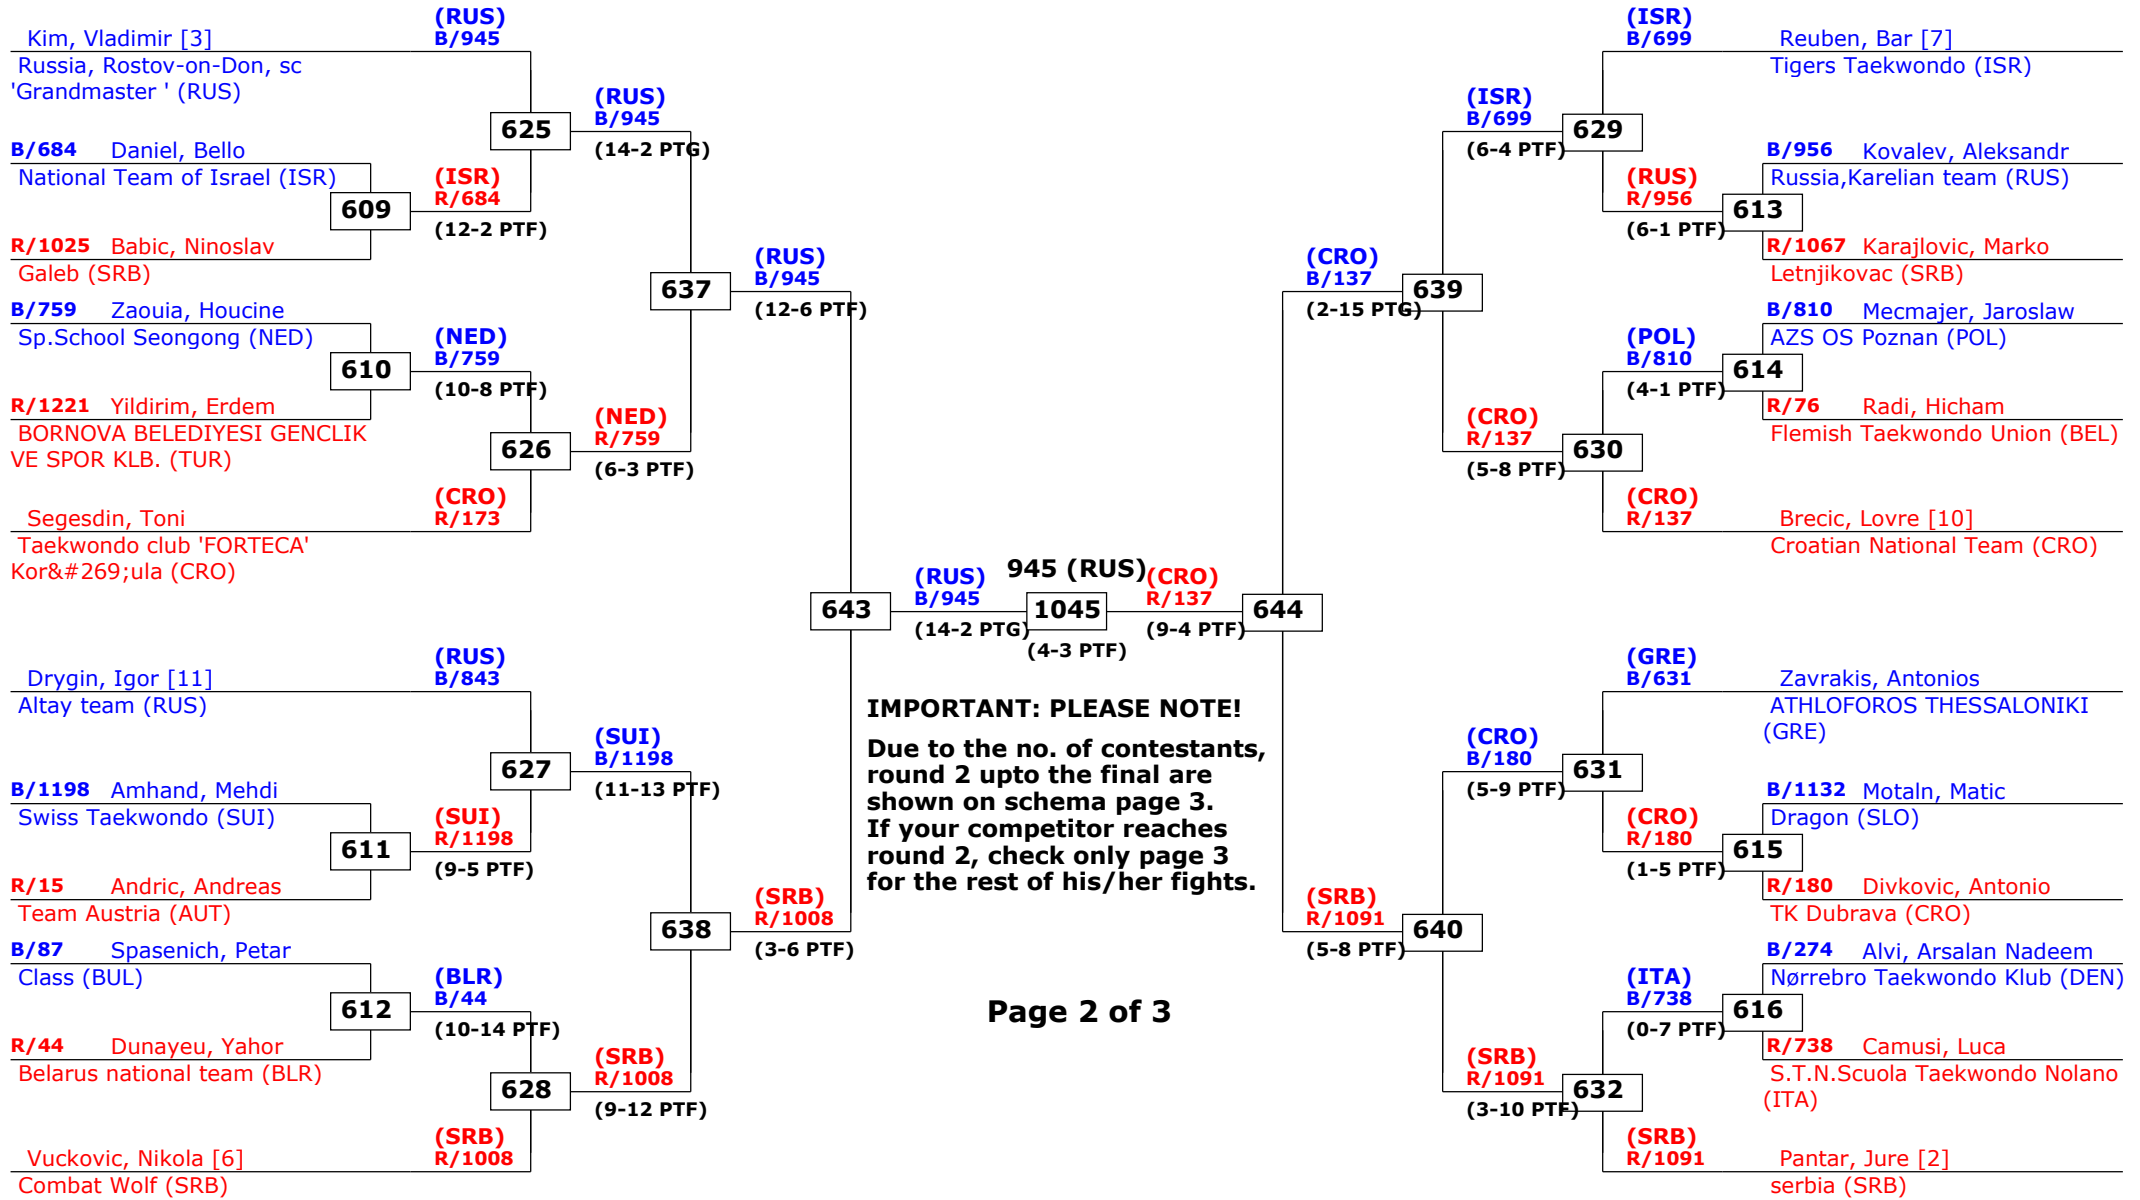

1st rnd

2nd rnd

3rd rnd

QF

SF

QF

3rd rnd

2nd rnd

1st rnd