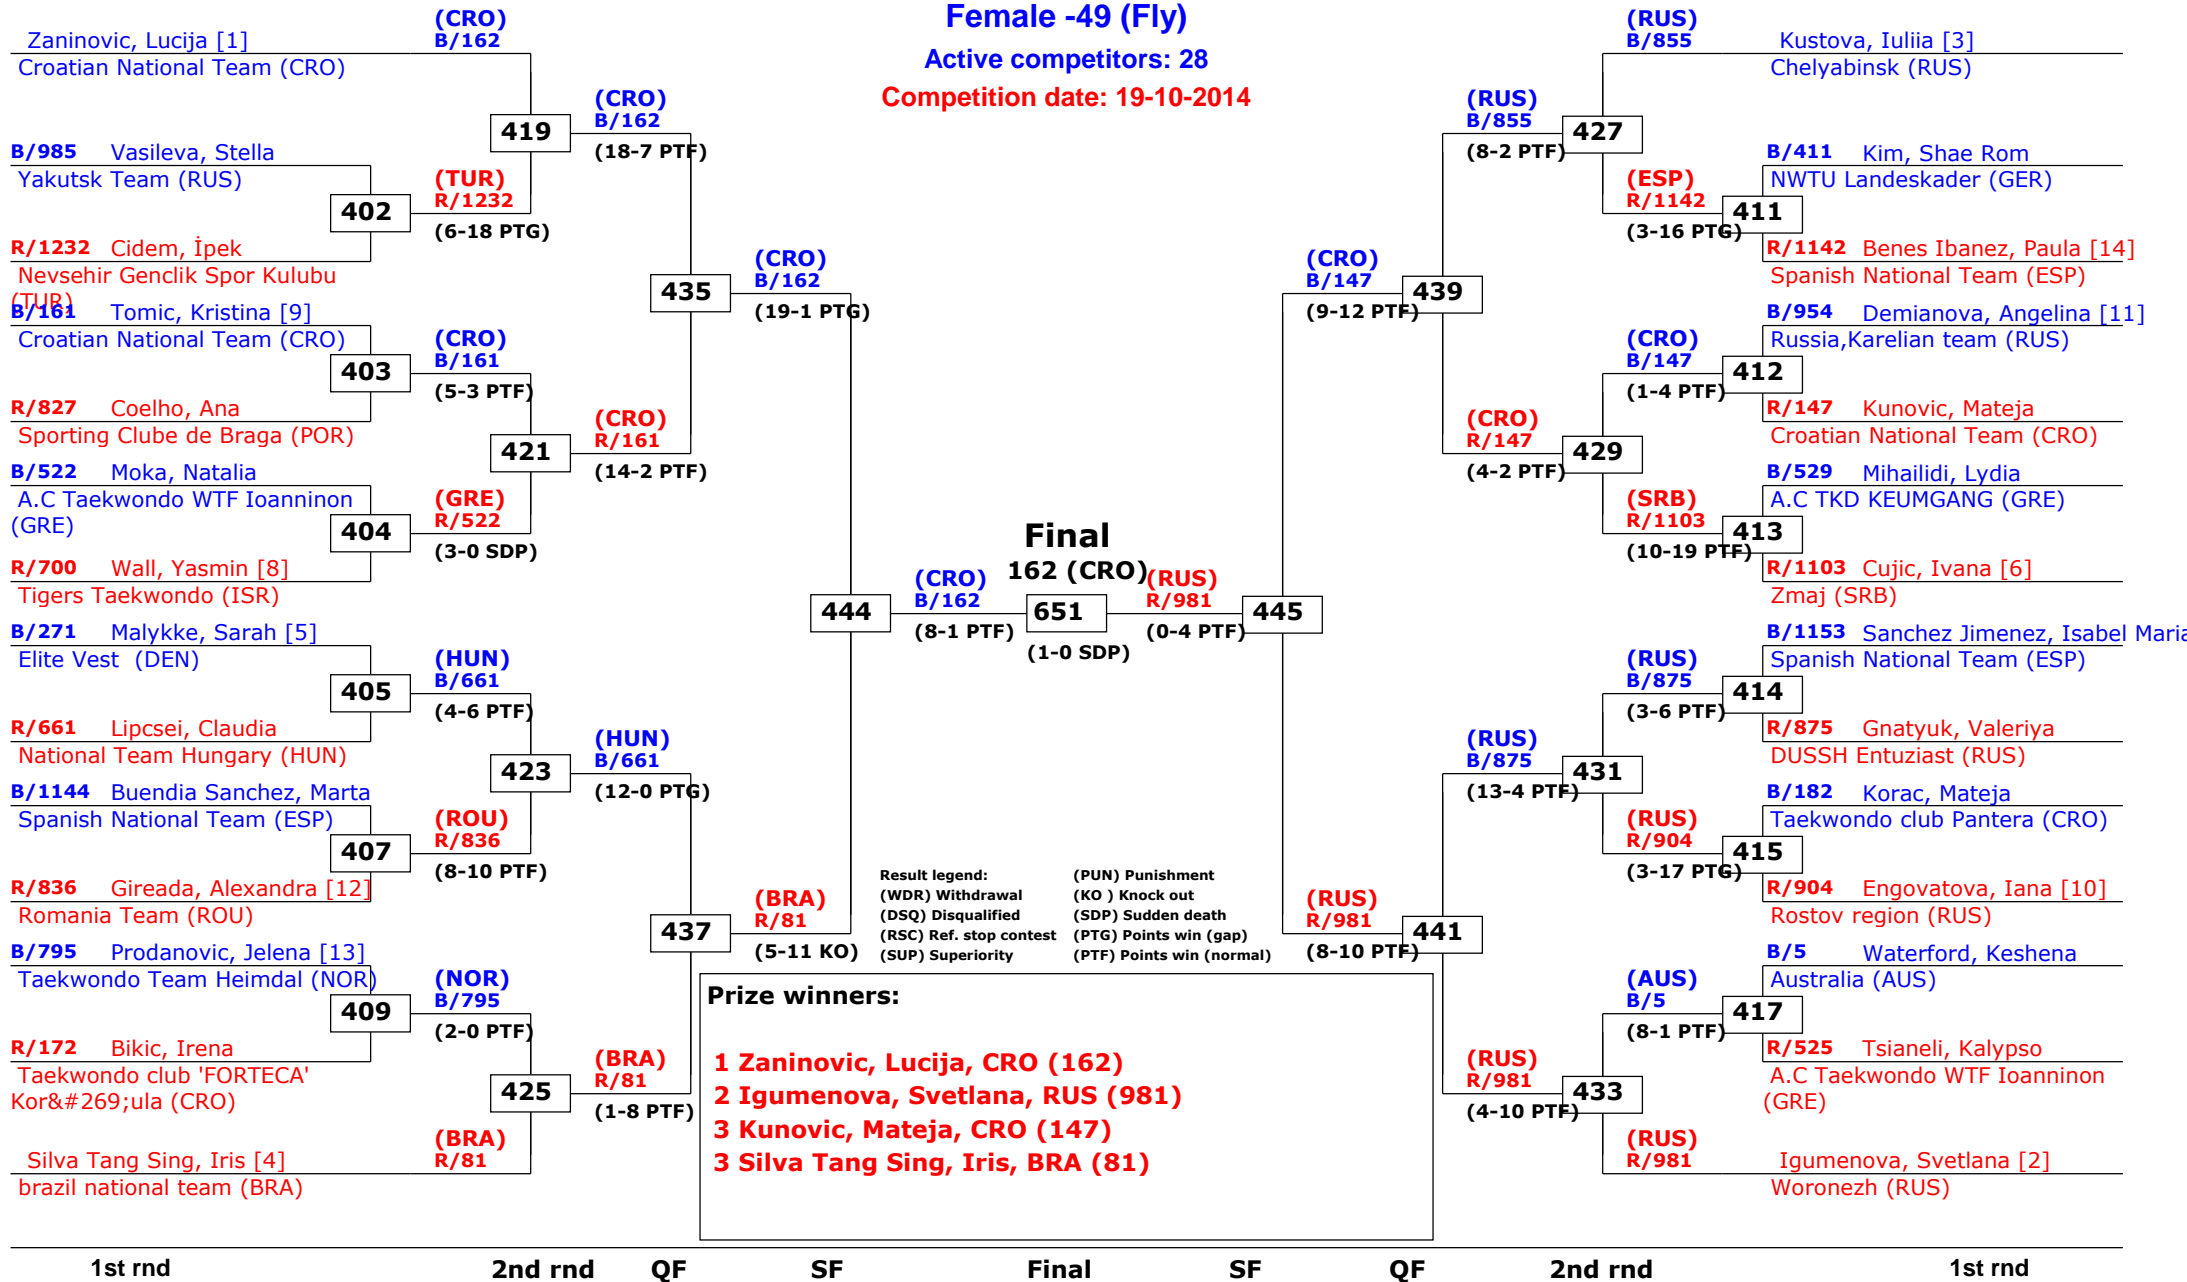

## Female -46 (Fin)

Active competitors: 20

Competition date: 19-10-2014

# 13th Galeb Belgrade Trophy - Serbia Open

Tournament date: 18-10-2014 upto 19-10-2014

## Female -49 (Fly)

Active competitors: 28

Competition date: 19-10-2014