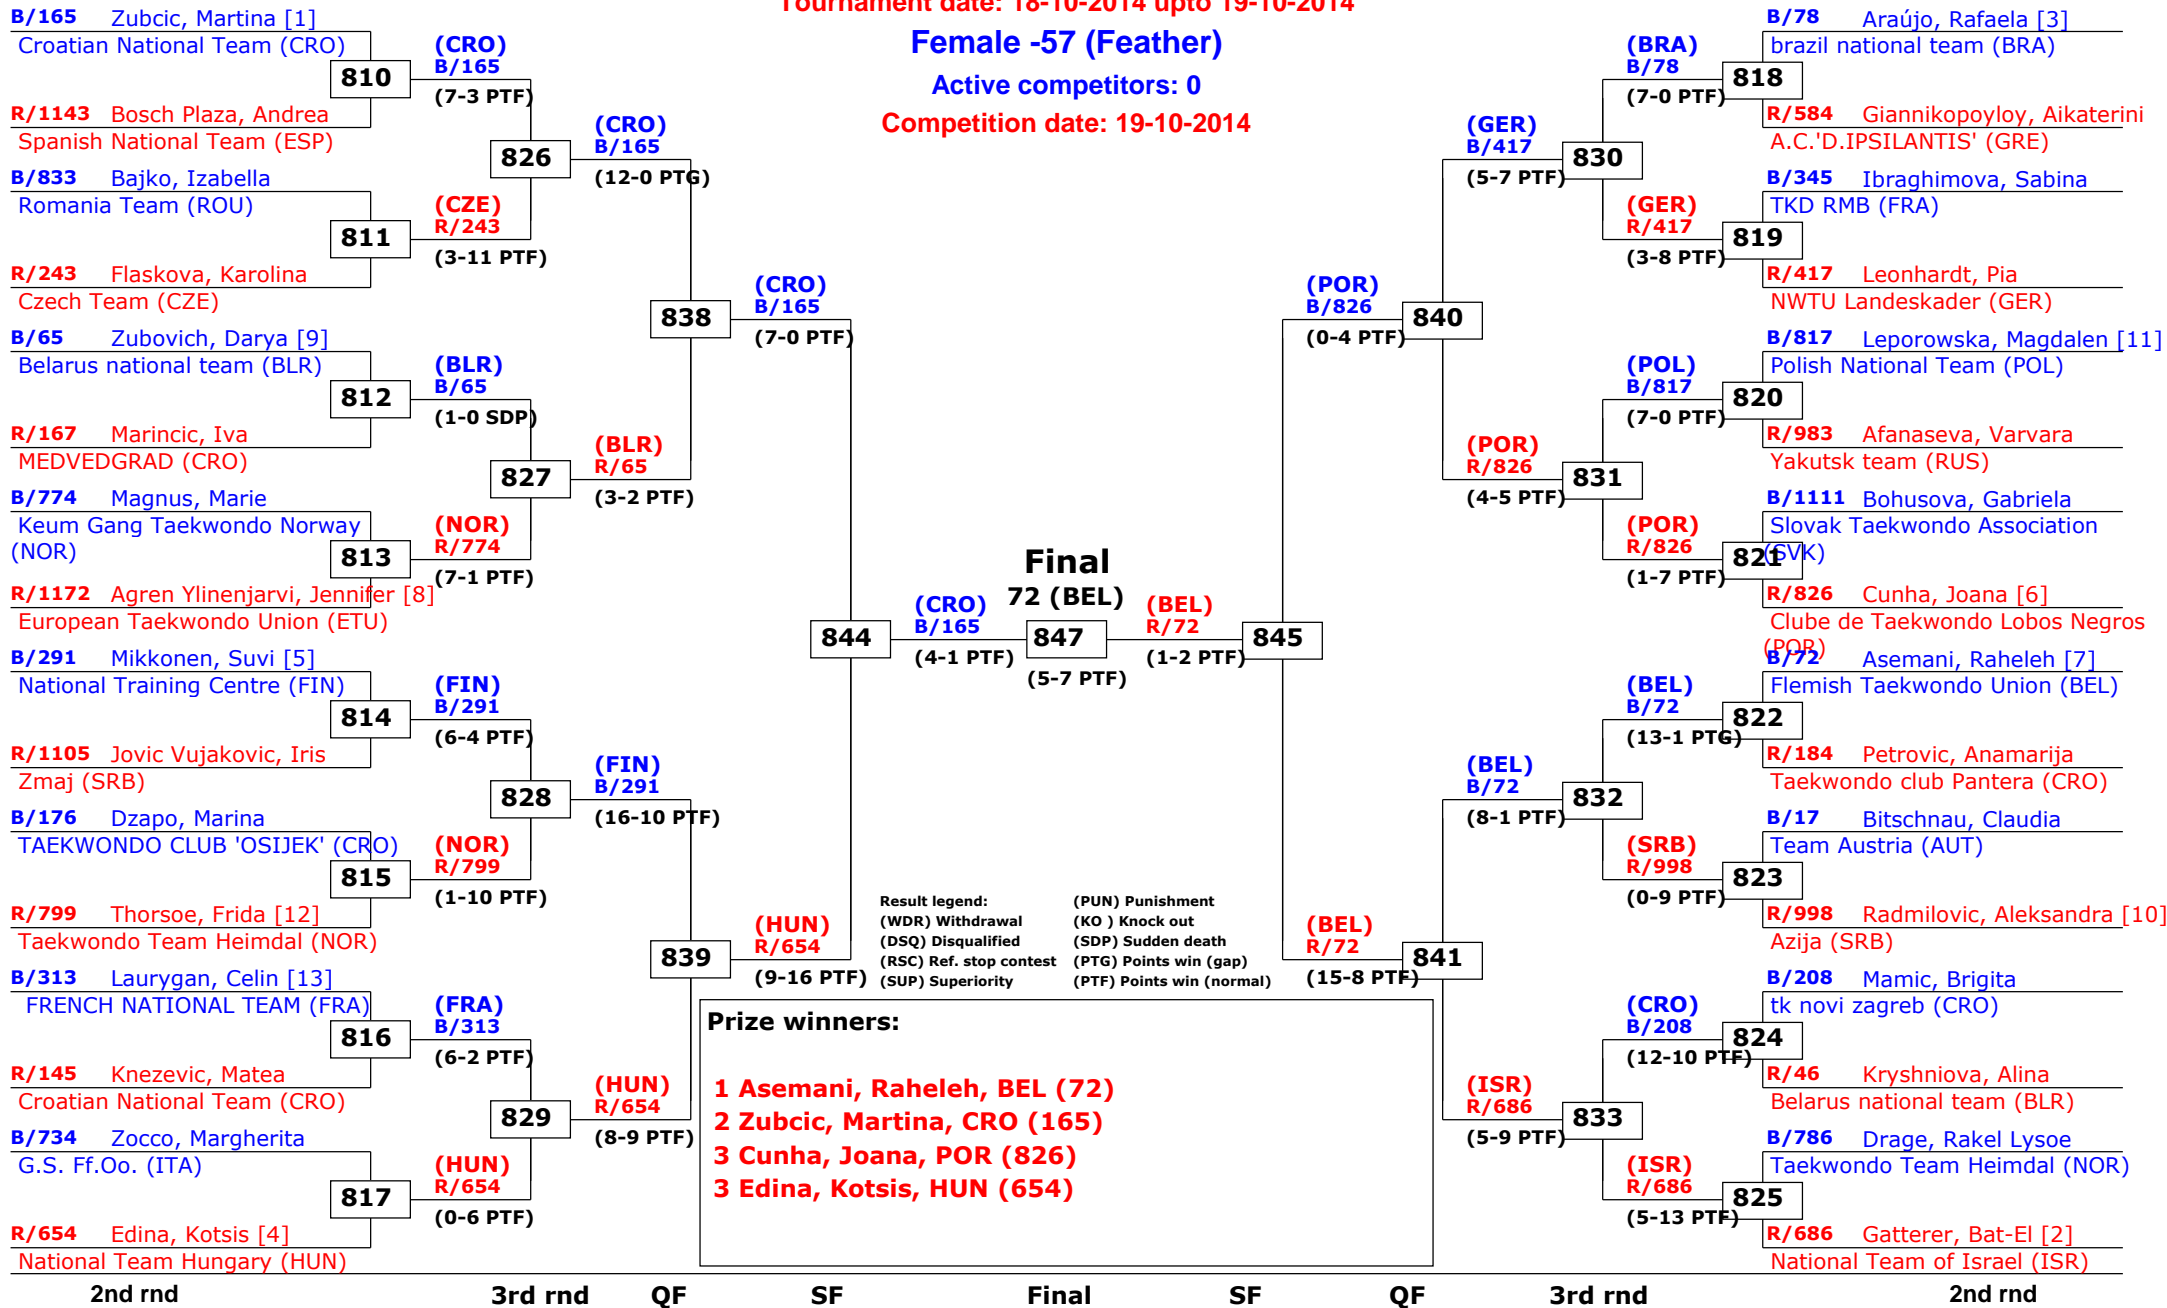

# 13th Galeb Belgrade Trophy - Serbia Open

Tournament date: 18-10-2014 upto 19-10-2014

## Female -57 (Feather)

Active competitors: 41

Competition date: 19-10-2014

**IMPORTANT: PLEASE NOTE!**  
 Due to the no. of contestants, round 2 upto the final are shown on schema page 3. If your competitor reaches round 2, check only page 3 for the rest of his/her fights.

## Female -57 (Feather)

Active competitors: 0

Competition date: 19-10-2014