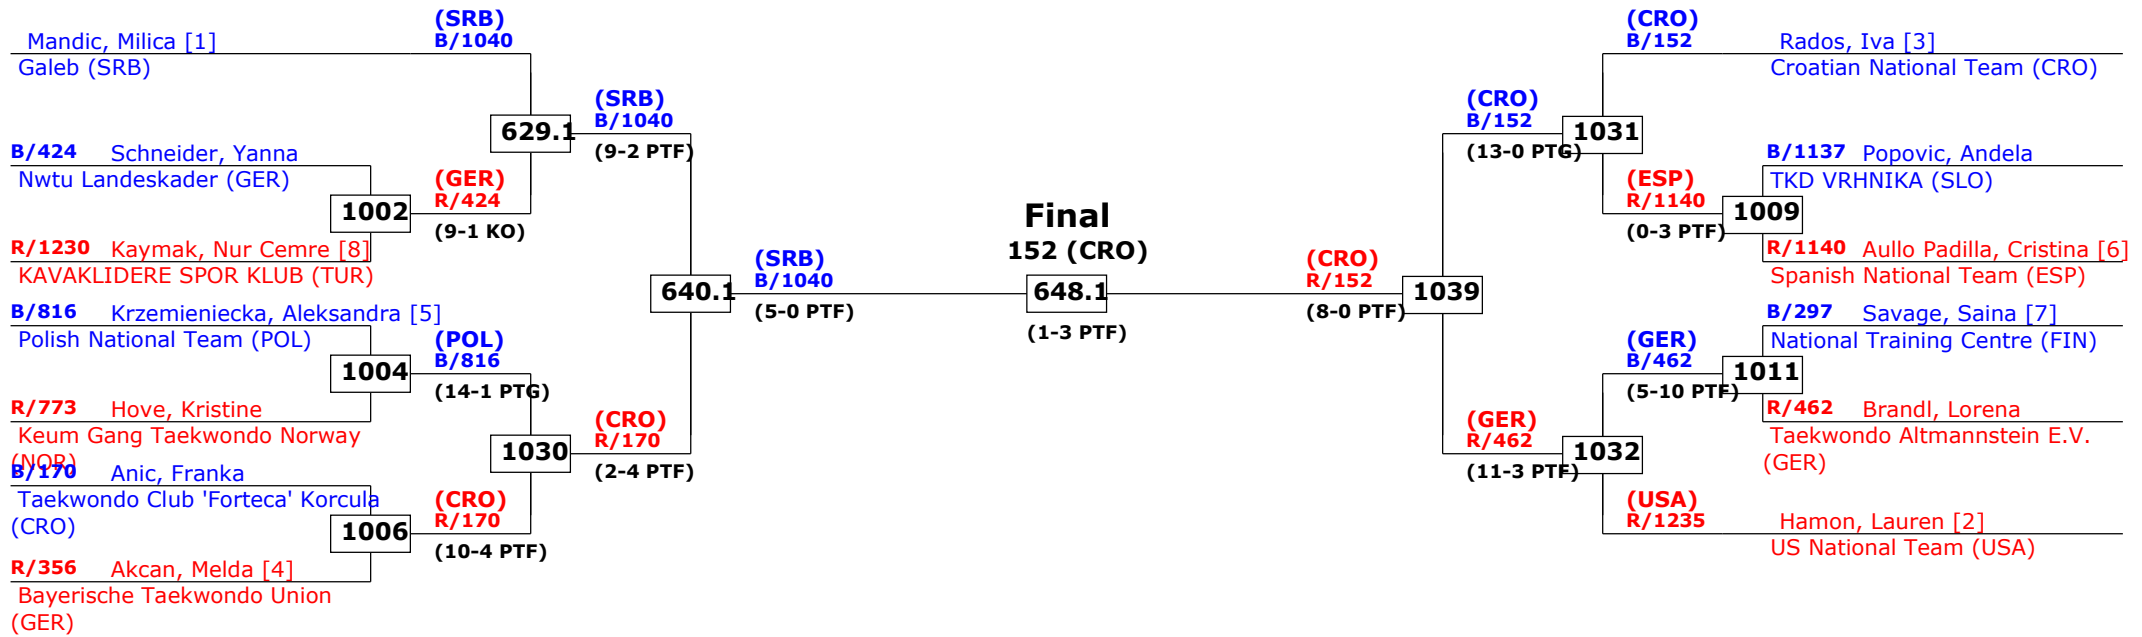

## Female -67 (Welter)

Active competitors: 23

Competition date: 19-10-2014

# 13th Galeb Belgrade Trophy - Serbia Open

Tournament date: 18-10-2014 upto 19-10-2014

Female -73 (Middle)

Active competitors: 13

Competition date: 19-10-2014

Result legend:  
 (WDR) Withdrawal (PUN) Punishment  
 (DSQ) Disqualified (KO) Knock out  
 (RSC) Ref. stop contest (SDP) Sudden death  
 (SUP) Superiority (PTG) Points win (gap)  
 (PTF) Points win (normal)