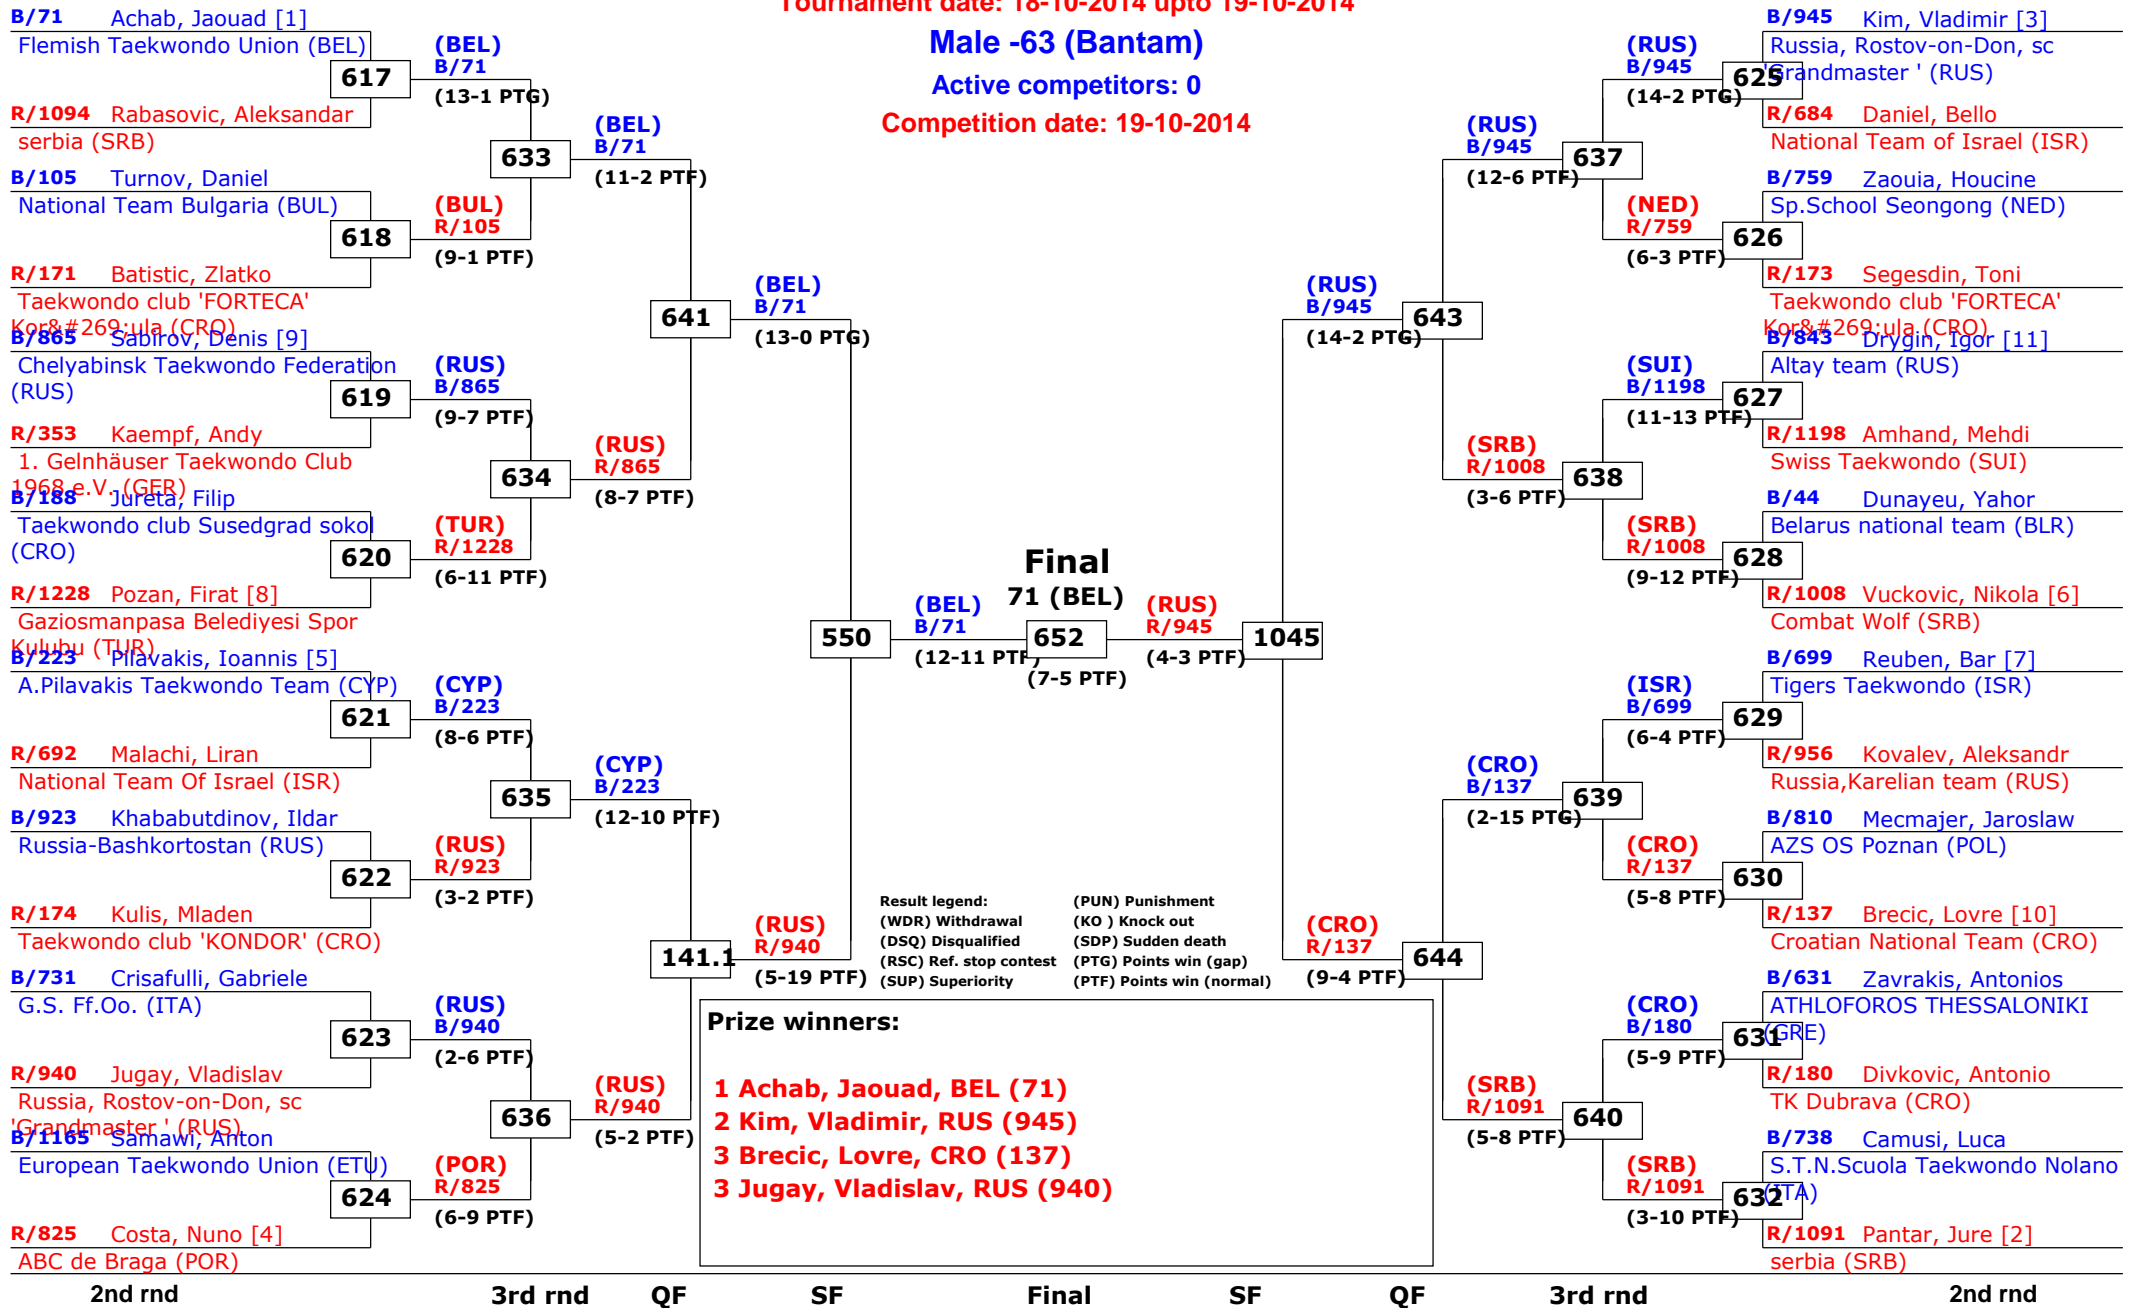

# 13th Galeb Belgrade Trophy - Serbia Open

Tournament date: 18-10-2014 upto 19-10-2014

## Male -63 (Bantam)

Active competitors: 0

Competition date: 19-10-2014