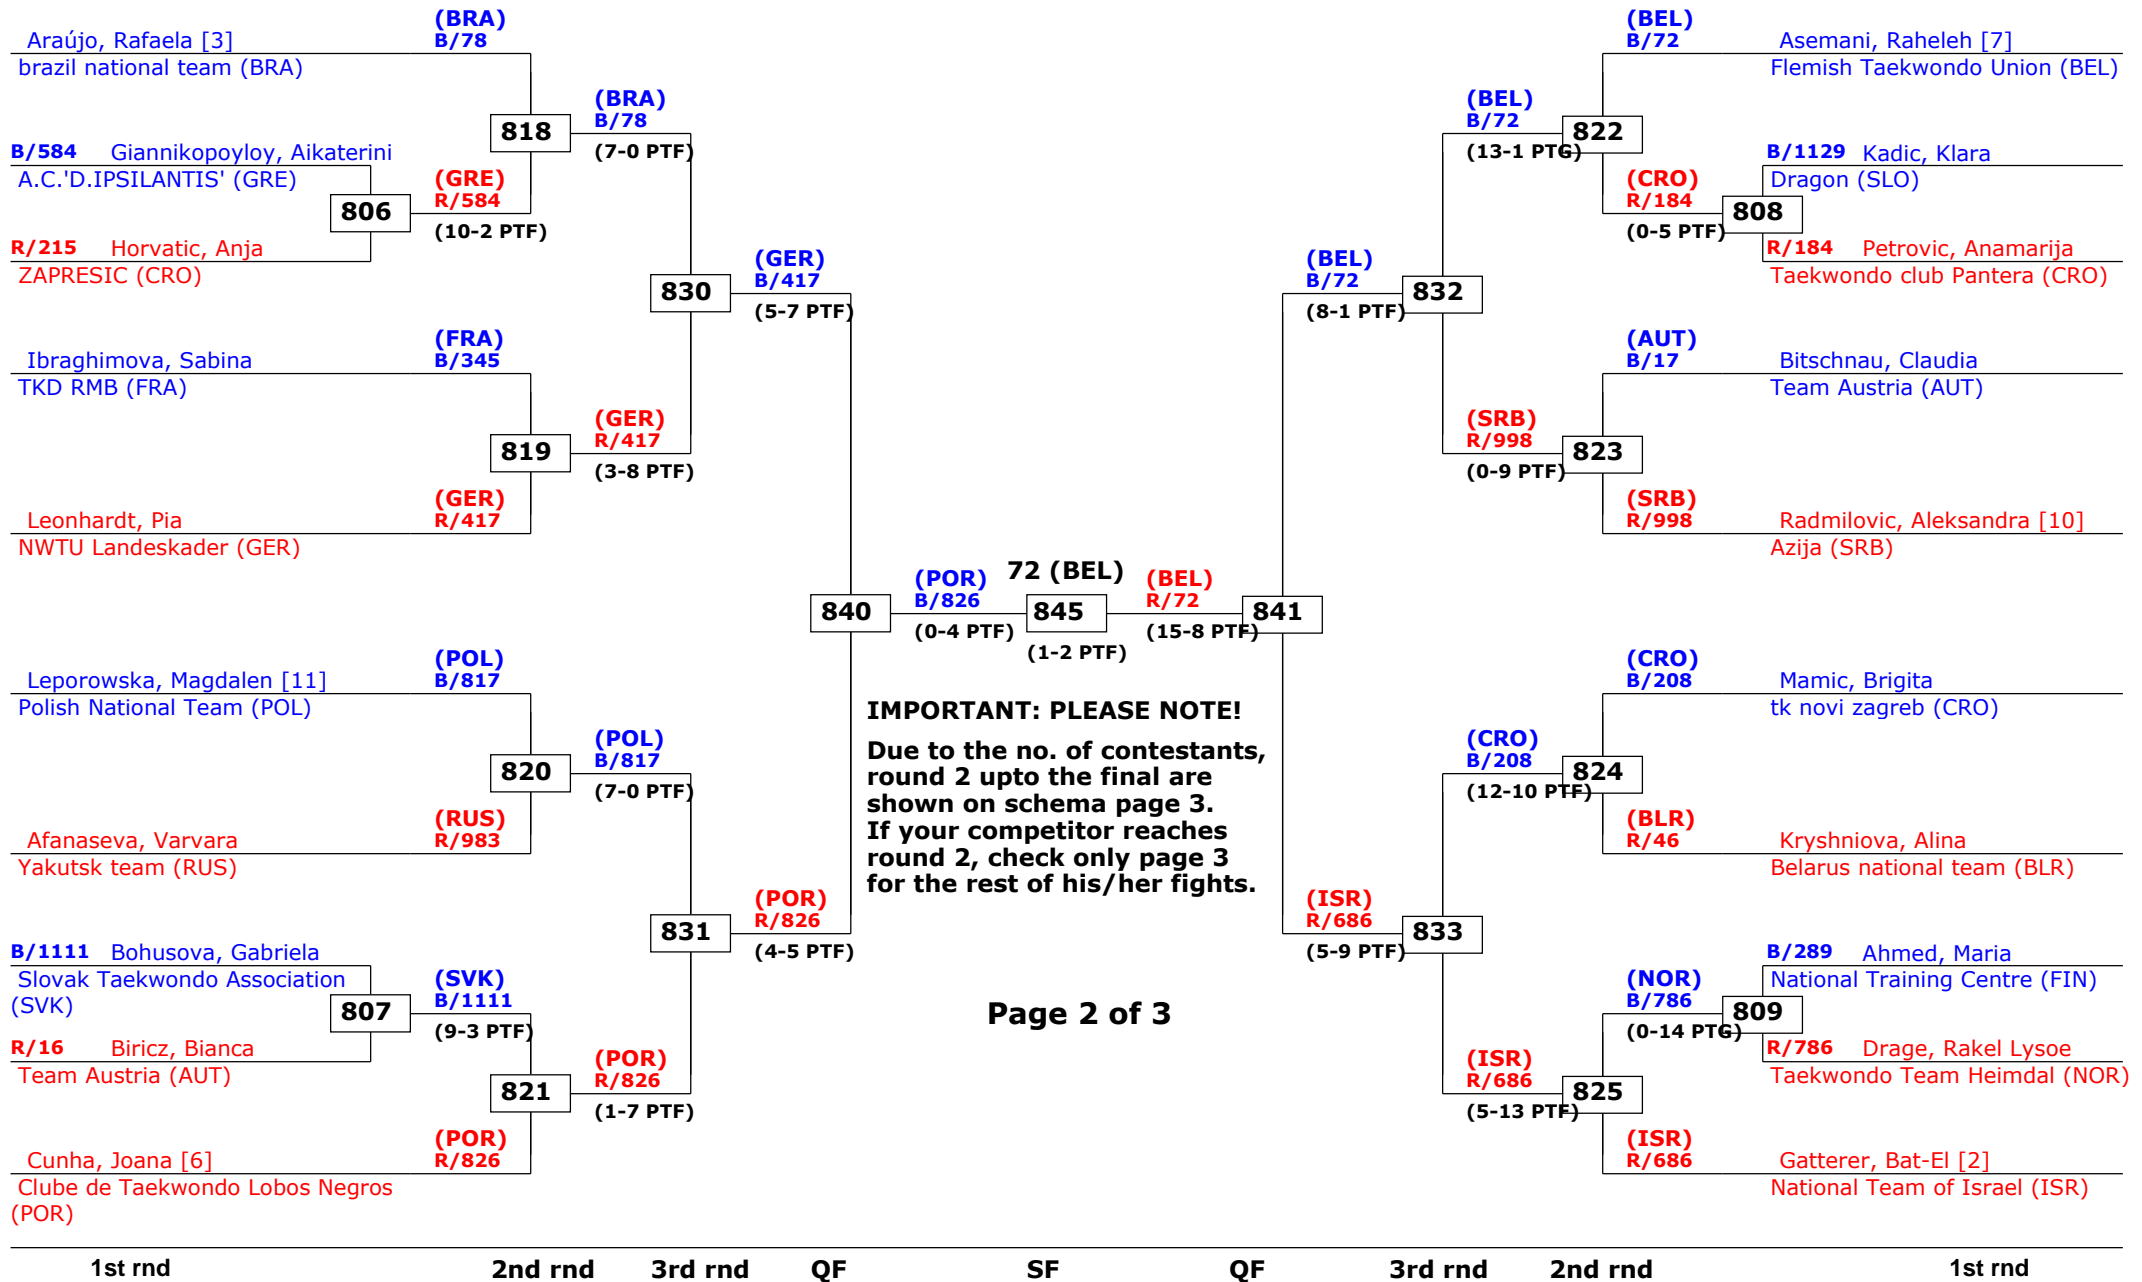

# 13th Galeb Belgrade Trophy - Serbia Open

Tournament date: 18-10-2014 upto 19-10-2014

## Female -53 (Bantam)

Active competitors: 0

Competition date: 19-10-2014

## Female -57 (Feather)

Active competitors: 41

Competition date: 19-10-2014

**IMPORTANT: PLEASE NOTE!**  
 Due to the no. of contestants, round 2 upto the final are shown on schema page 3. If your competitor reaches round 2, check only page 3 for the rest of his/her fights.