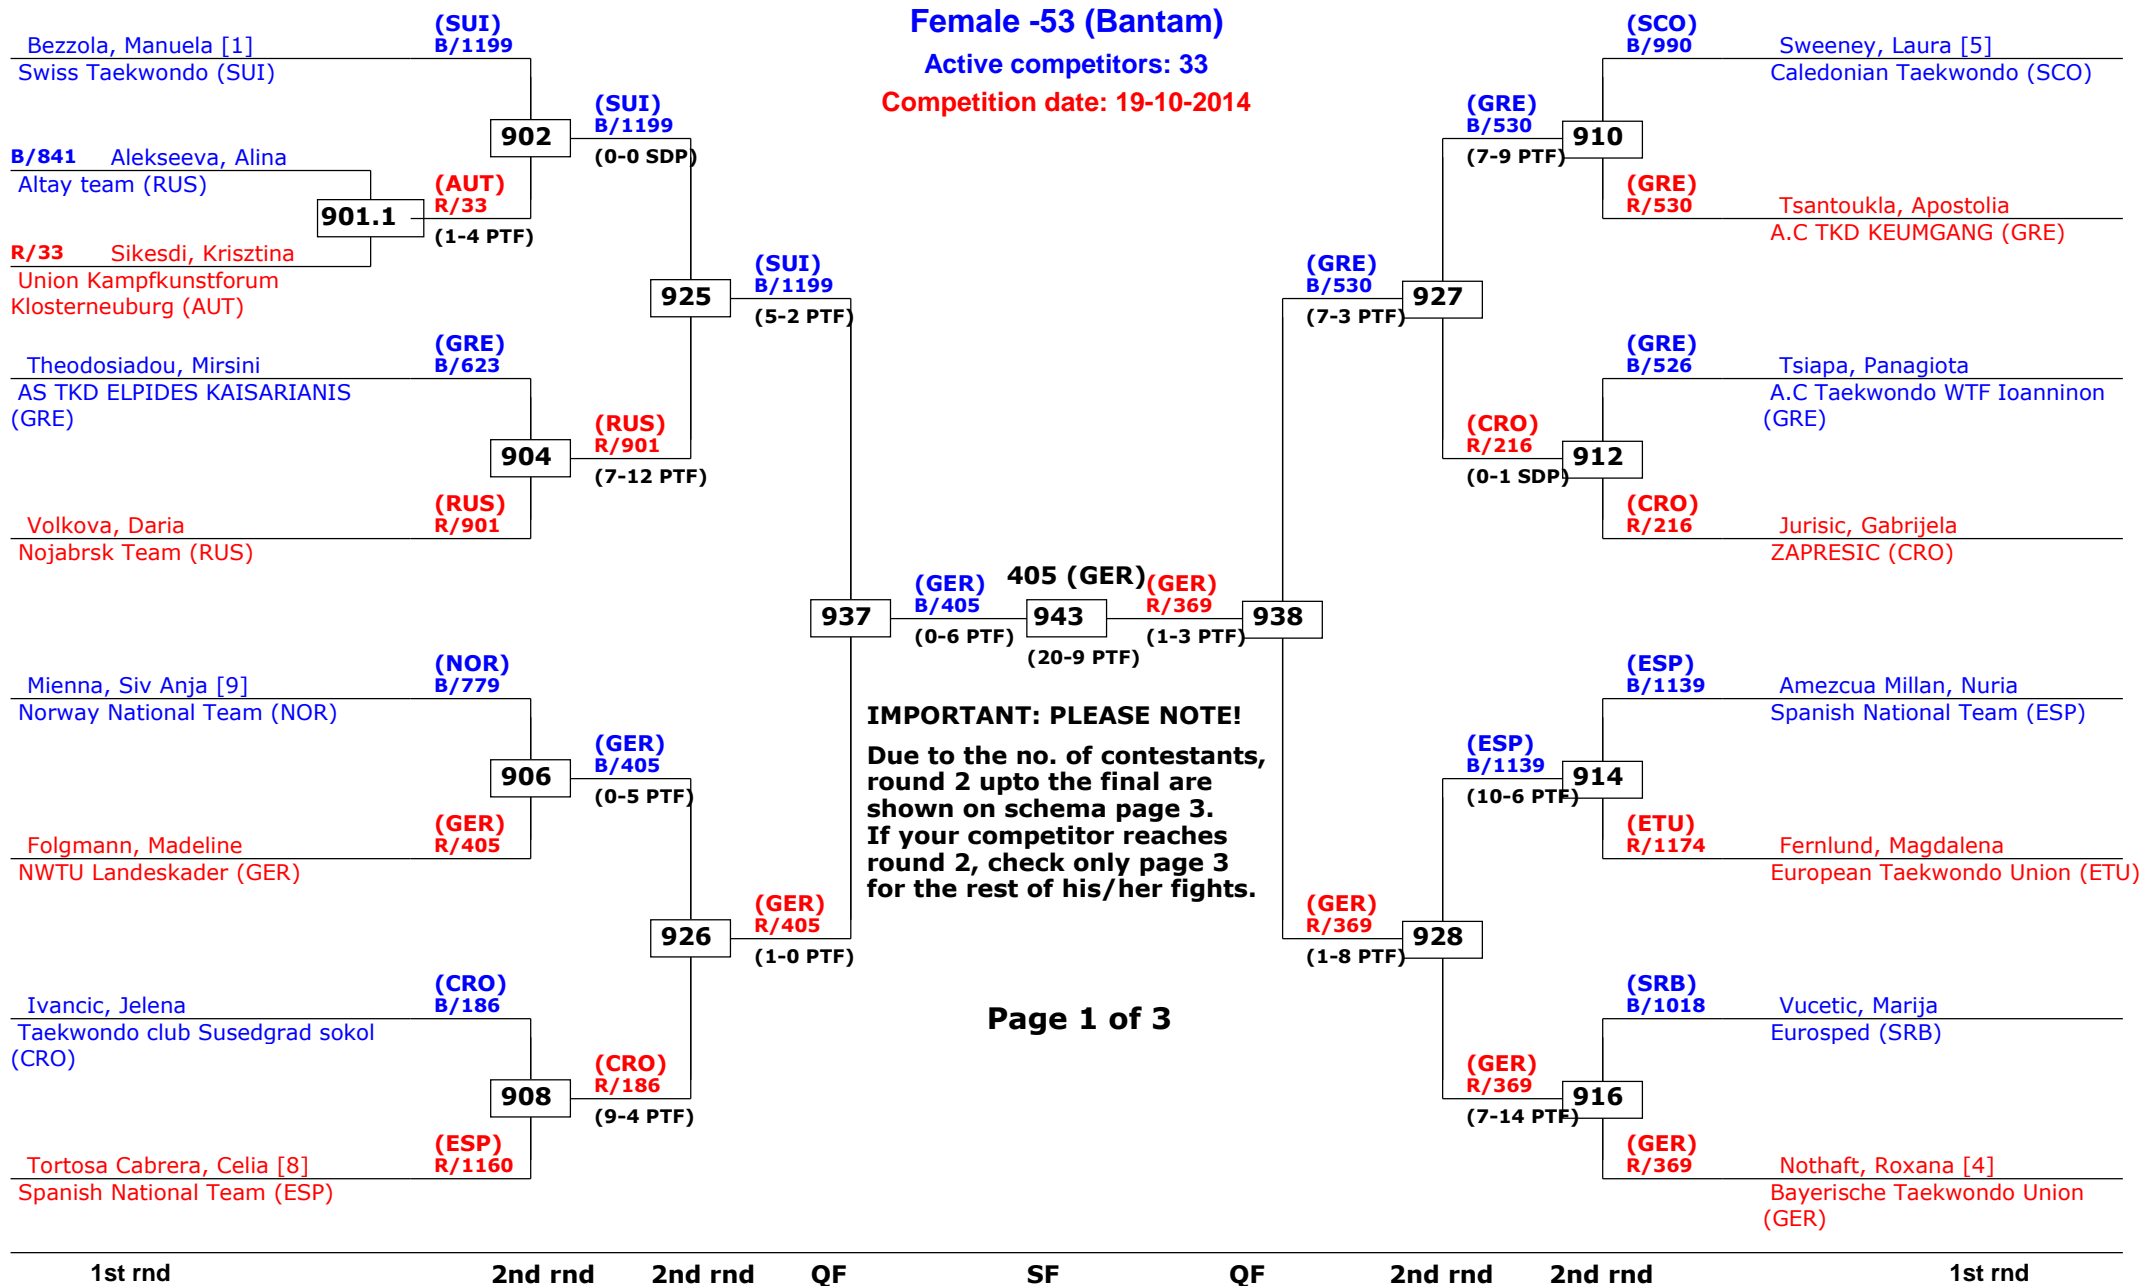

## Female -49 (Fly)

Active competitors: 28

Competition date: 19-10-2014

# 13th Galeb Belgrade Trophy - Serbia Open

Tournament date: 18-10-2014 upto 19-10-2014

## Female -53 (Bantam)

Active competitors: 33

Competition date: 19-10-2014