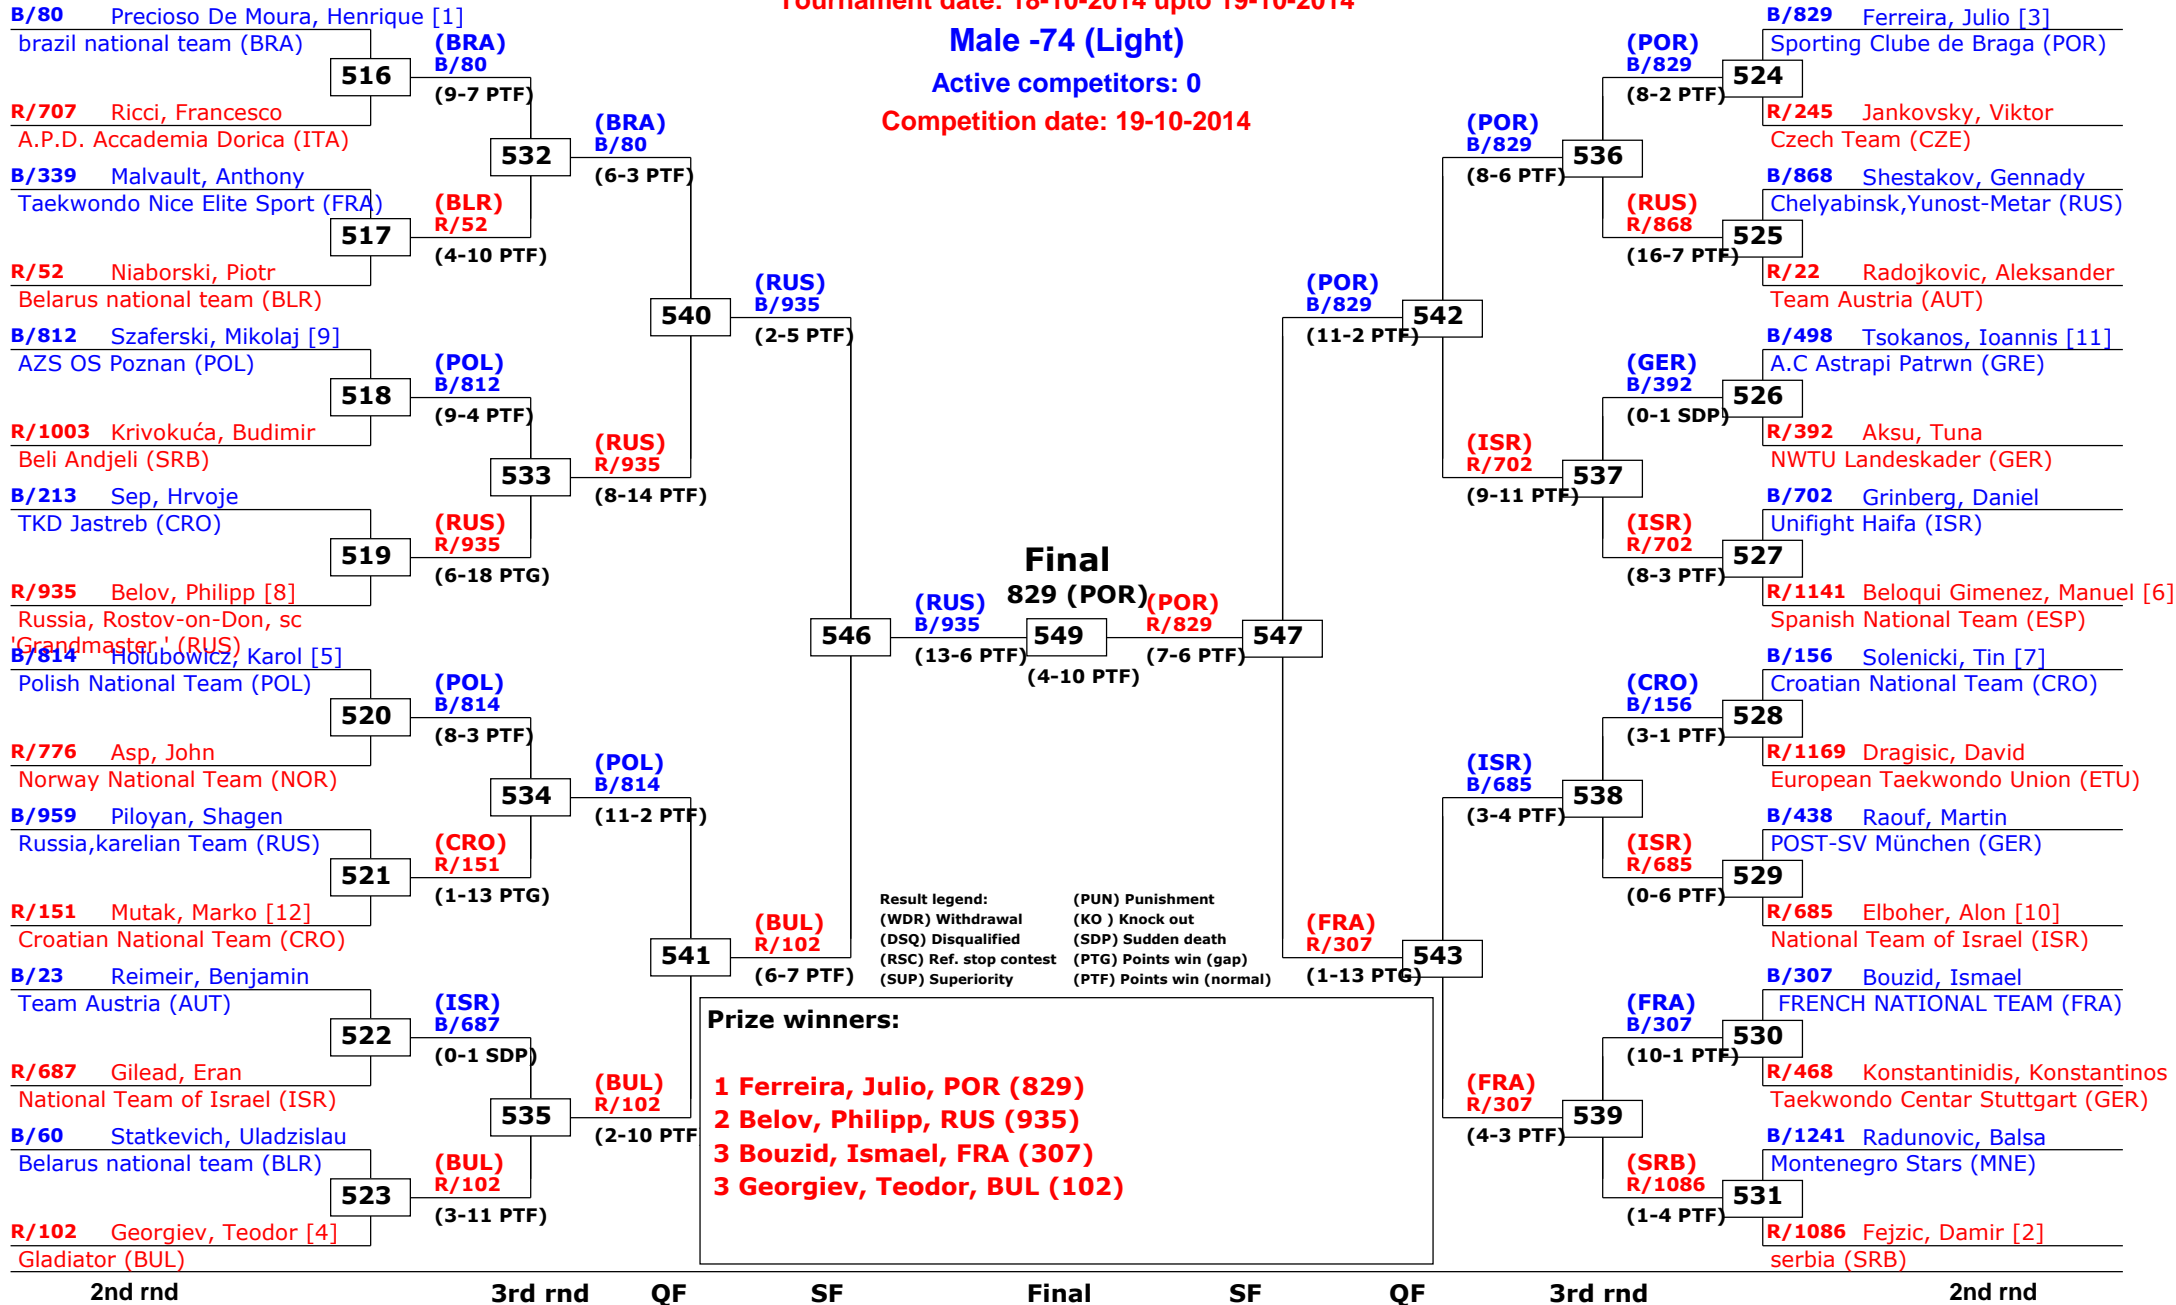

QF

3rd rnd

2nd rnd

1st rnd

# 13th Galeb Belgrade Trophy - Serbia Open

Tournament date: 18-10-2014 upto 19-10-2014

## Male -74 (Light)

Active competitors: 0

Competition date: 19-10-2014