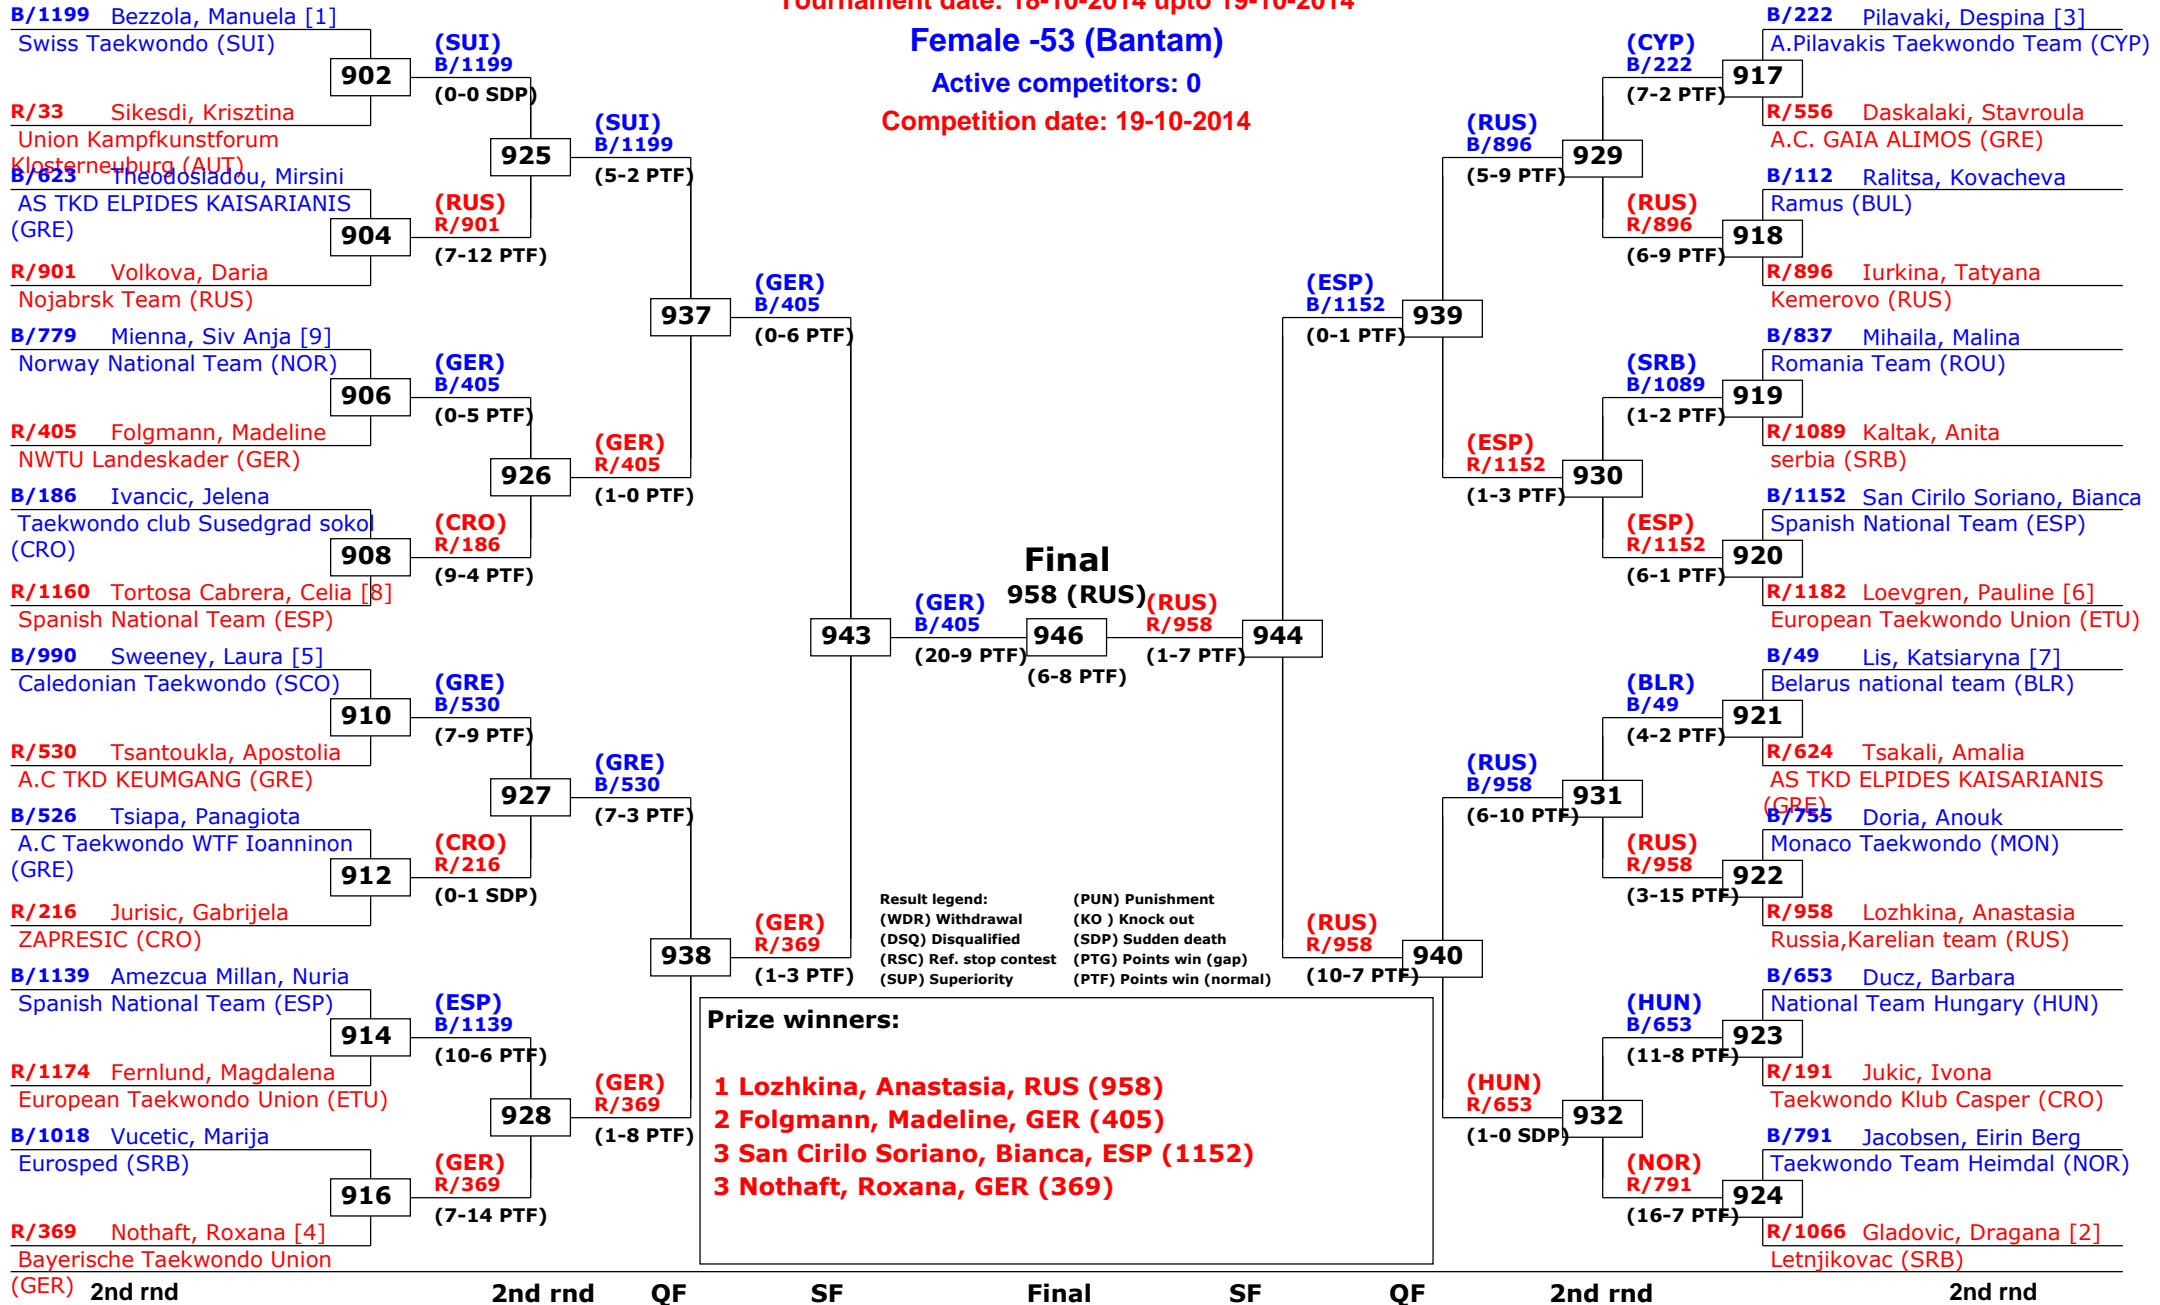

## Female -53 (Bantam)

Active competitors: 33

Competition date: 19-10-2014

# 13th Galeb Belgrade Trophy - Serbia Open

Tournament date: 18-10-2014 upto 19-10-2014

## Female -53 (Bantam)

Active competitors: 0

Competition date: 19-10-2014