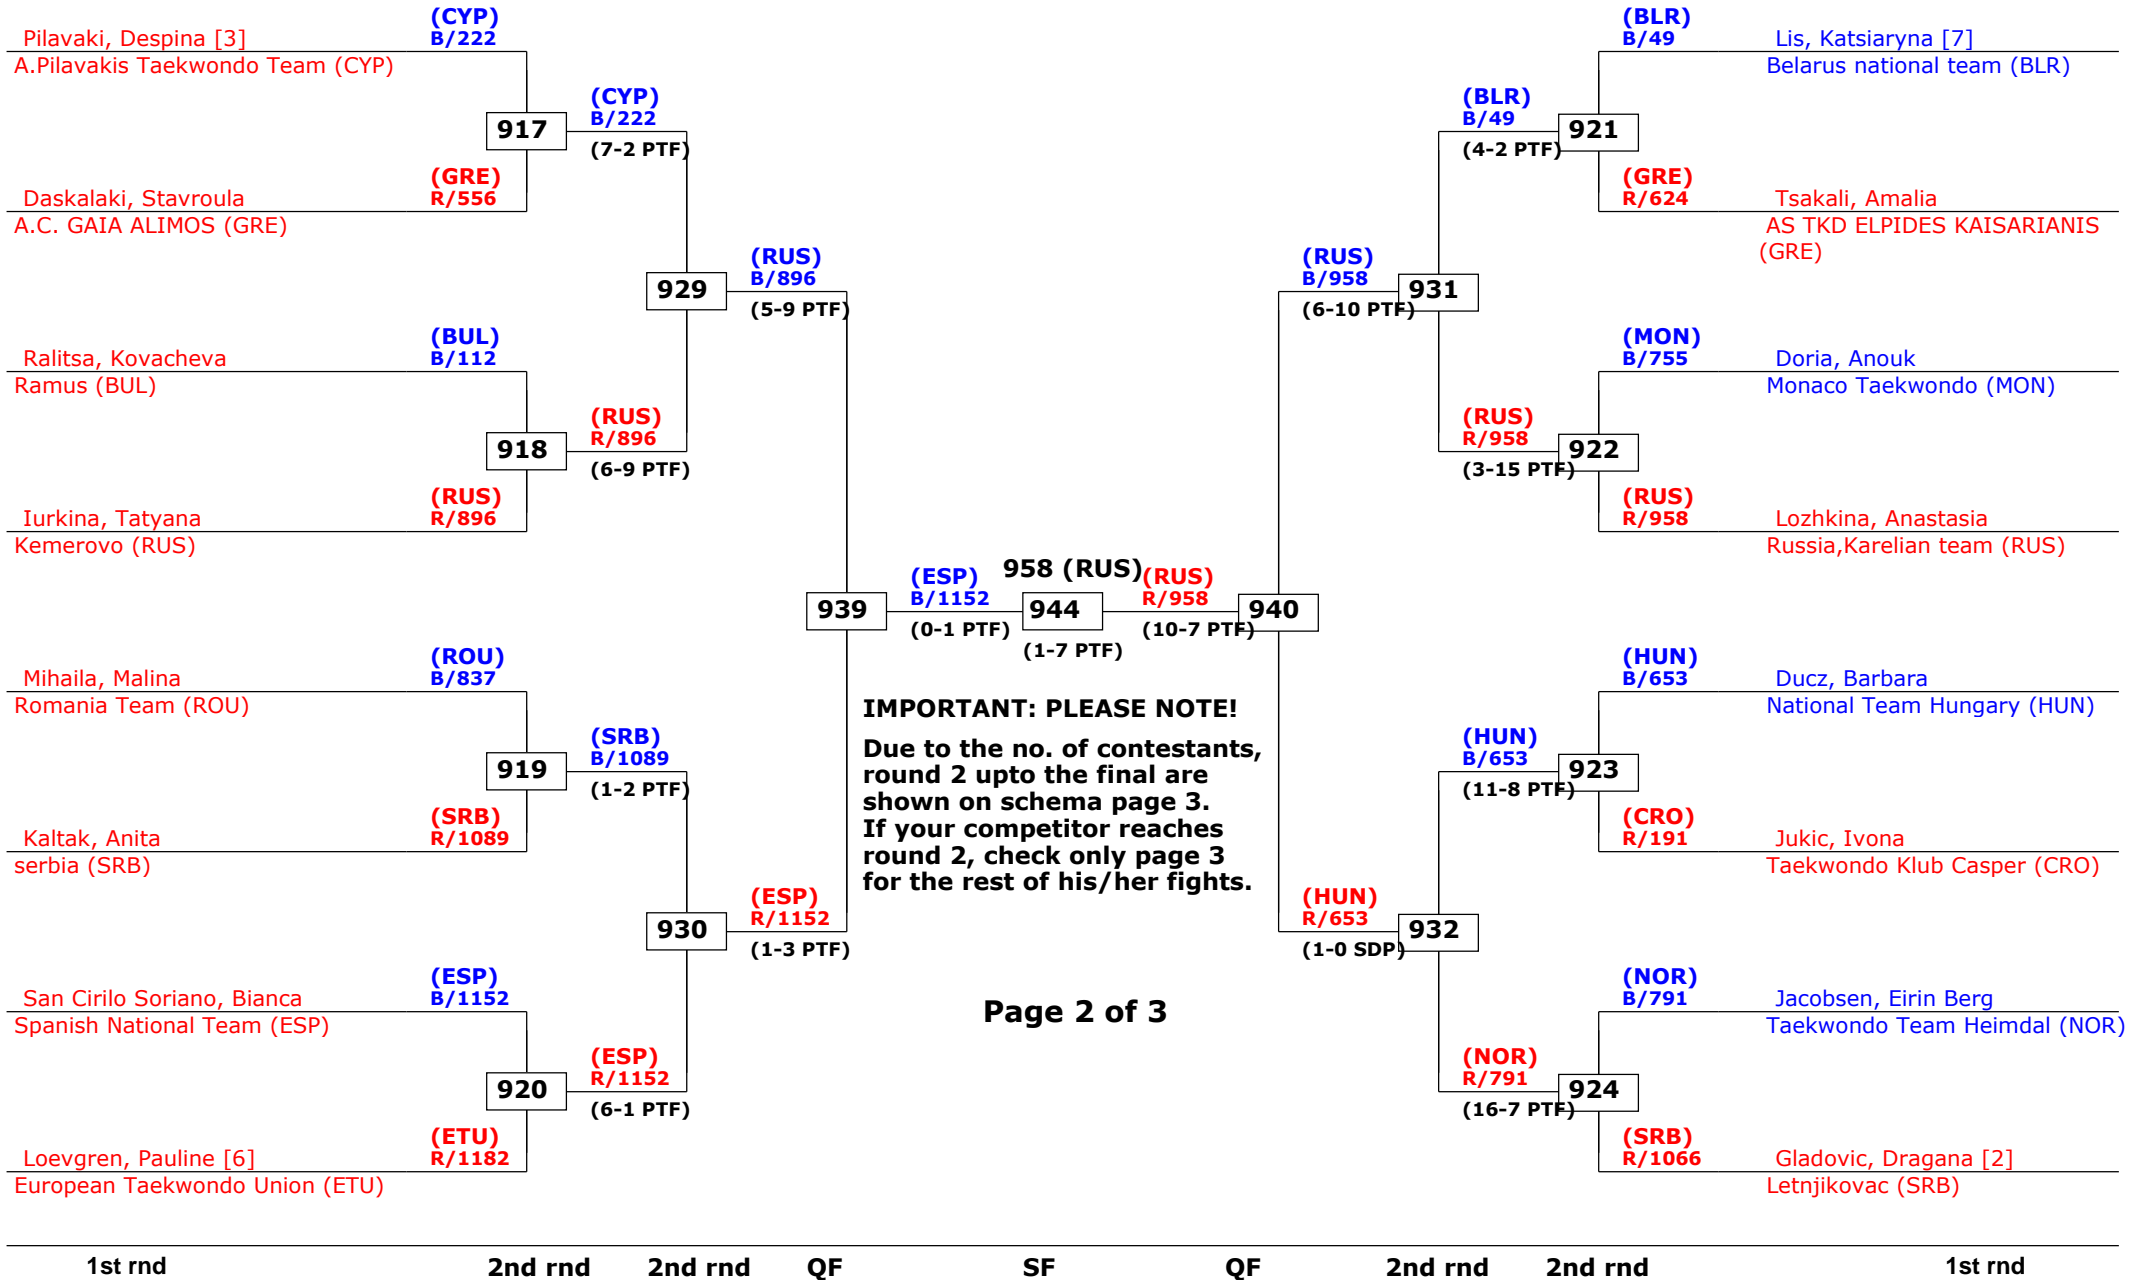

## Female -49 (Fly)

Active competitors: 28

Competition date: 19-10-2014

# 13th Galeb Belgrade Trophy - Serbia Open

Tournament date: 18-10-2014 upto 19-10-2014

## Female -53 (Bantam)

Active competitors: 33

Competition date: 19-10-2014