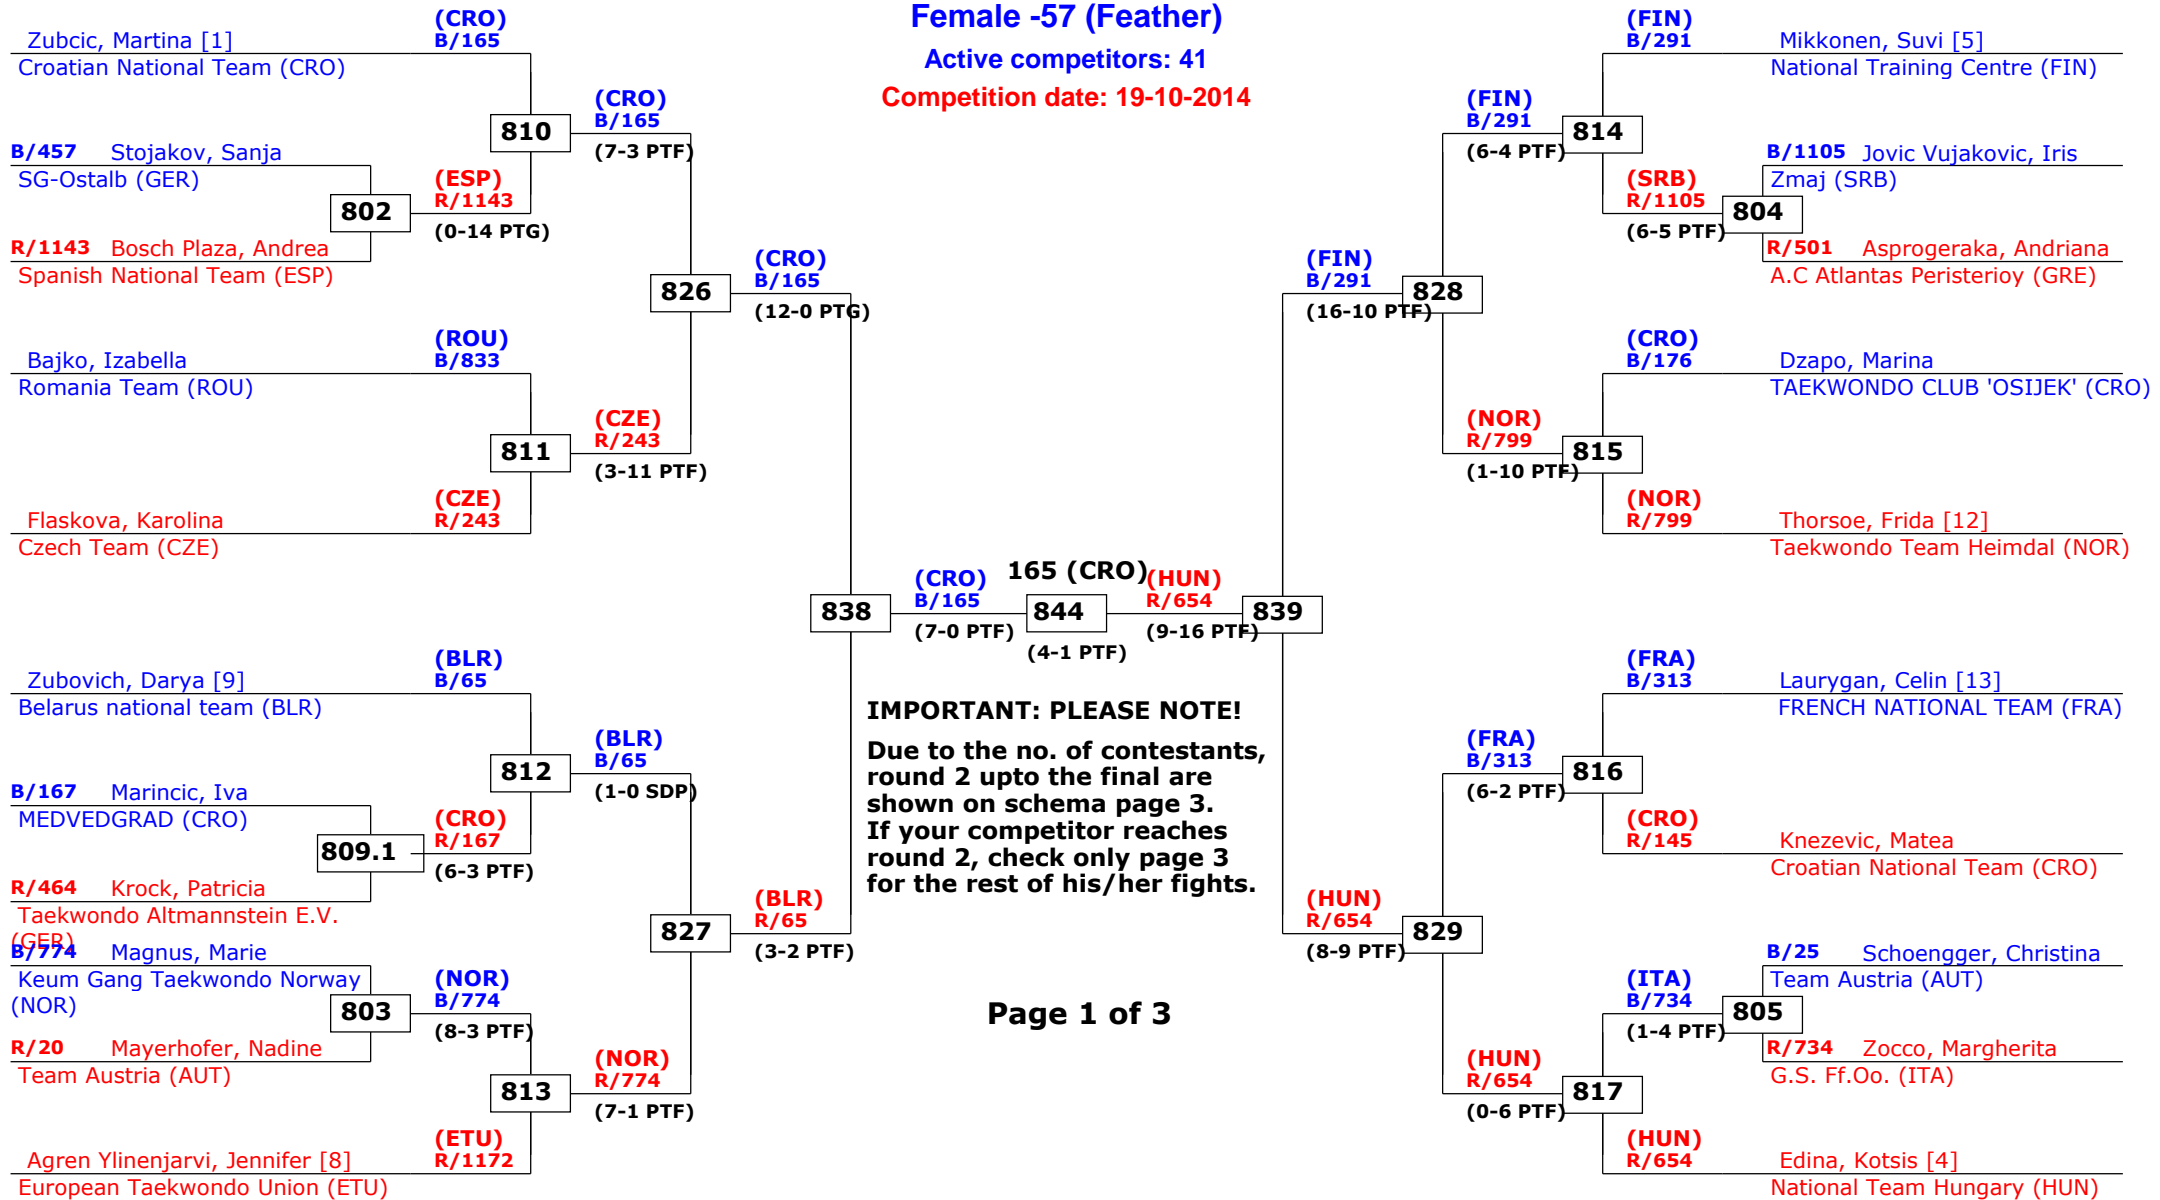

## Female -53 (Bantam)

Active competitors: 0

Competition date: 19-10-2014

# 13th Galeb Belgrade Trophy - Serbia Open

Tournament date: 18-10-2014 upto 19-10-2014

## Female -57 (Feather)

Active competitors: 41

Competition date: 19-10-2014

**IMPORTANT: PLEASE NOTE!**  
 Due to the no. of contestants, round 2 upto the final are shown on schema page 3. If your competitor reaches round 2, check only page 3 for the rest of his/her fights.