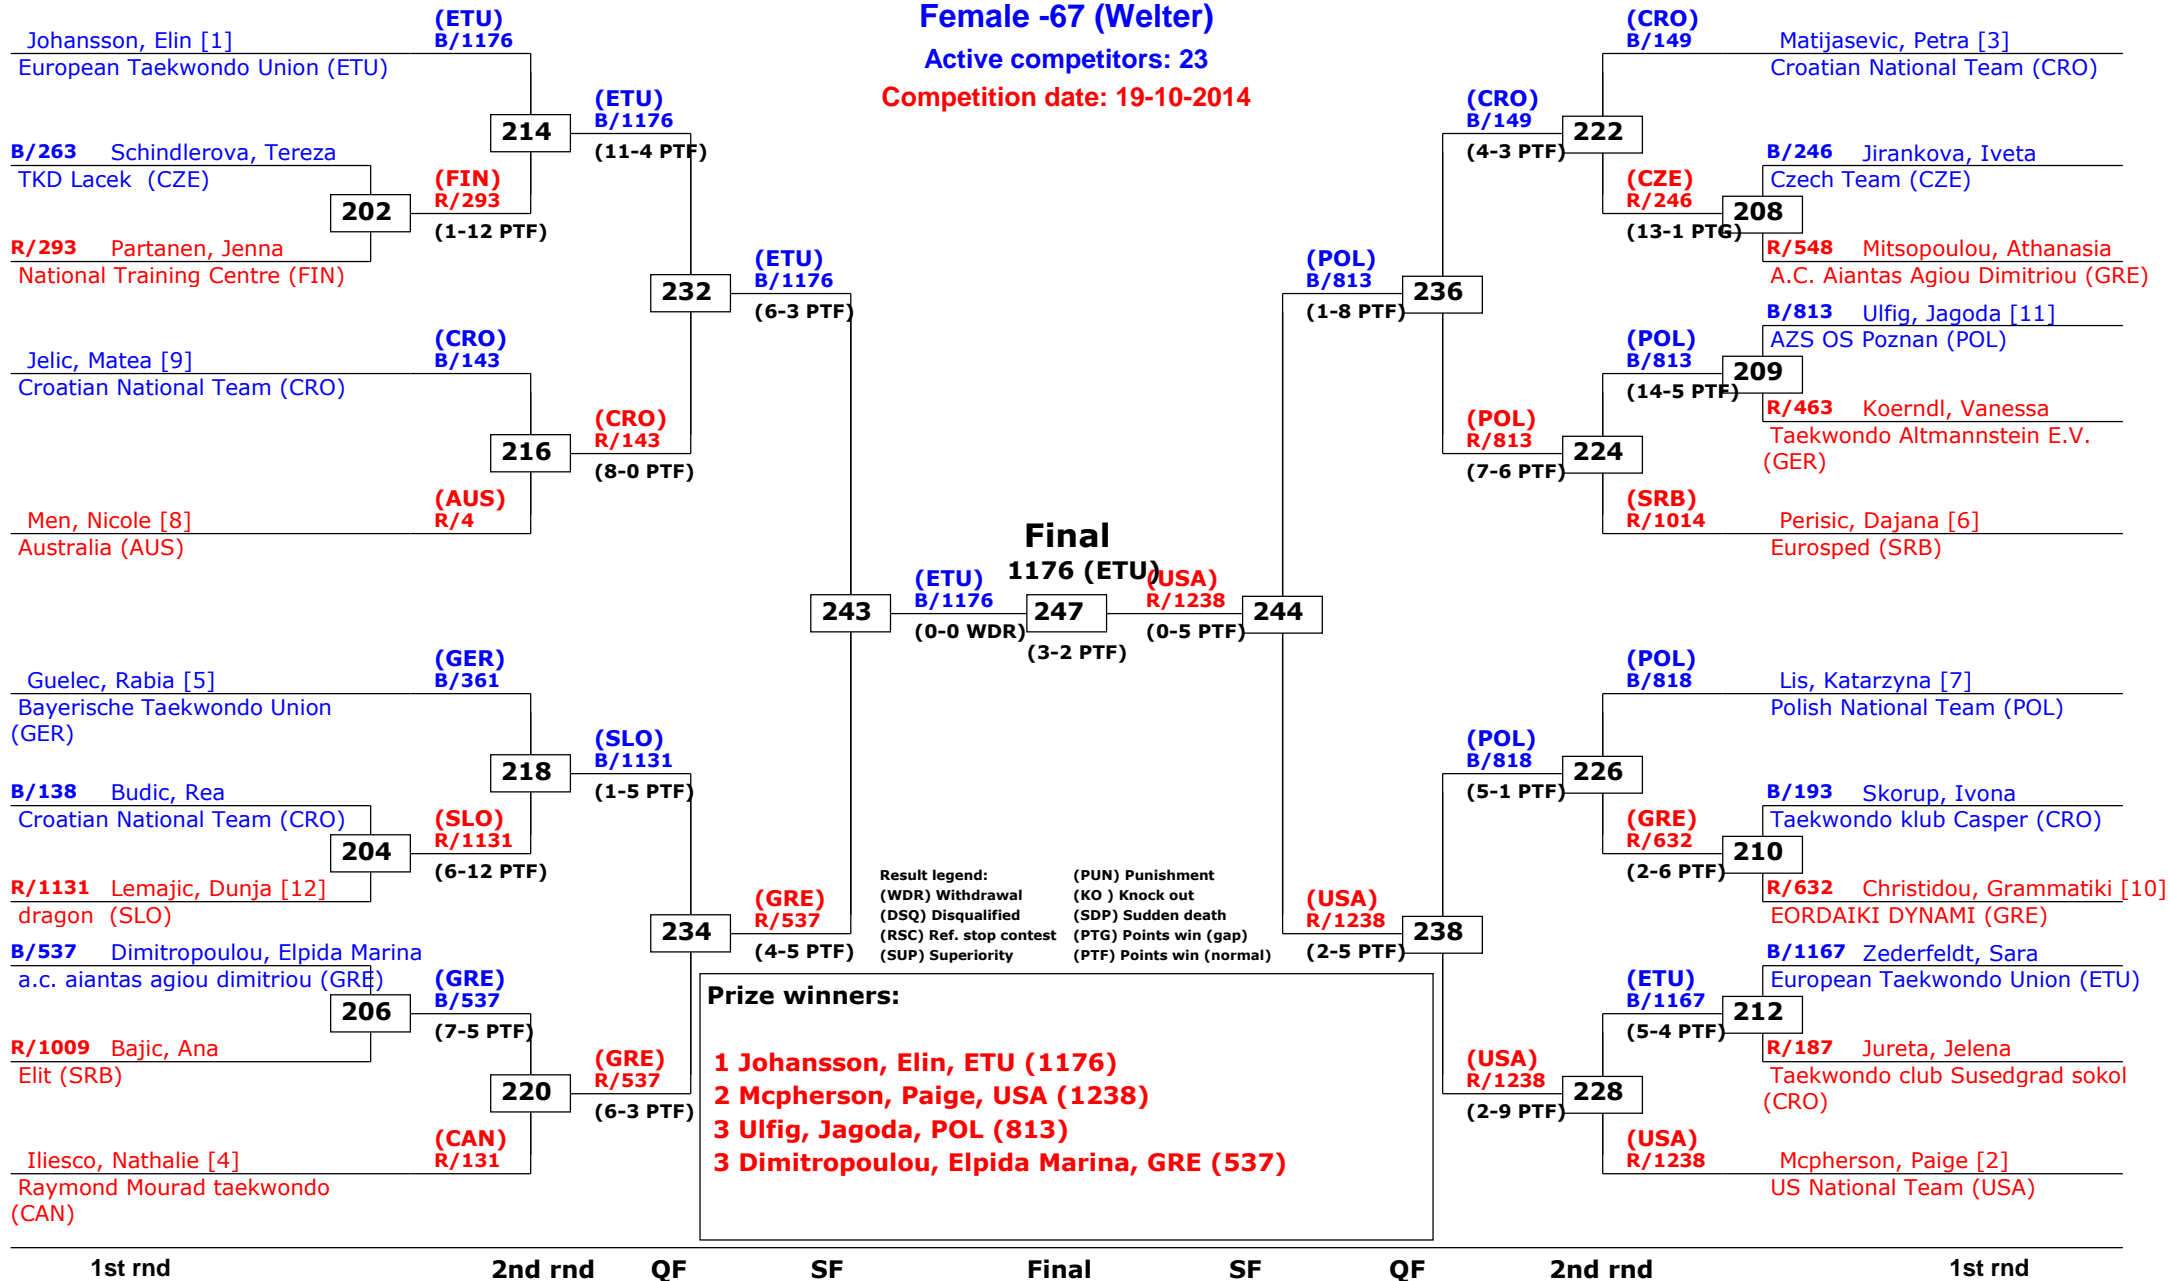

## Female -62 (Light)

Active competitors: 30

Competition date: 19-10-2014

# 13th Galeb Belgrade Trophy - Serbia Open

Tournament date: 18-10-2014 upto 19-10-2014

## Female -67 (Welter)

Active competitors: 23

Competition date: 19-10-2014

# 13th Galeb Belgrade Trophy - Serbia Open

Tournament date: 18-10-2014 upto 19-10-2014

Female -73 (Middle)

Active competitors: 13

Competition date: 19-10-2014

Result legend:  
 (WDR) Withdrawal (PUN) Punishment  
 (DSQ) Disqualified (KO) Knock out  
 (RSC) Ref. stop contest (SDP) Sudden death  
 (SUP) Superiority (PTG) Points win (gap)  
 (PTF) Points win (normal)