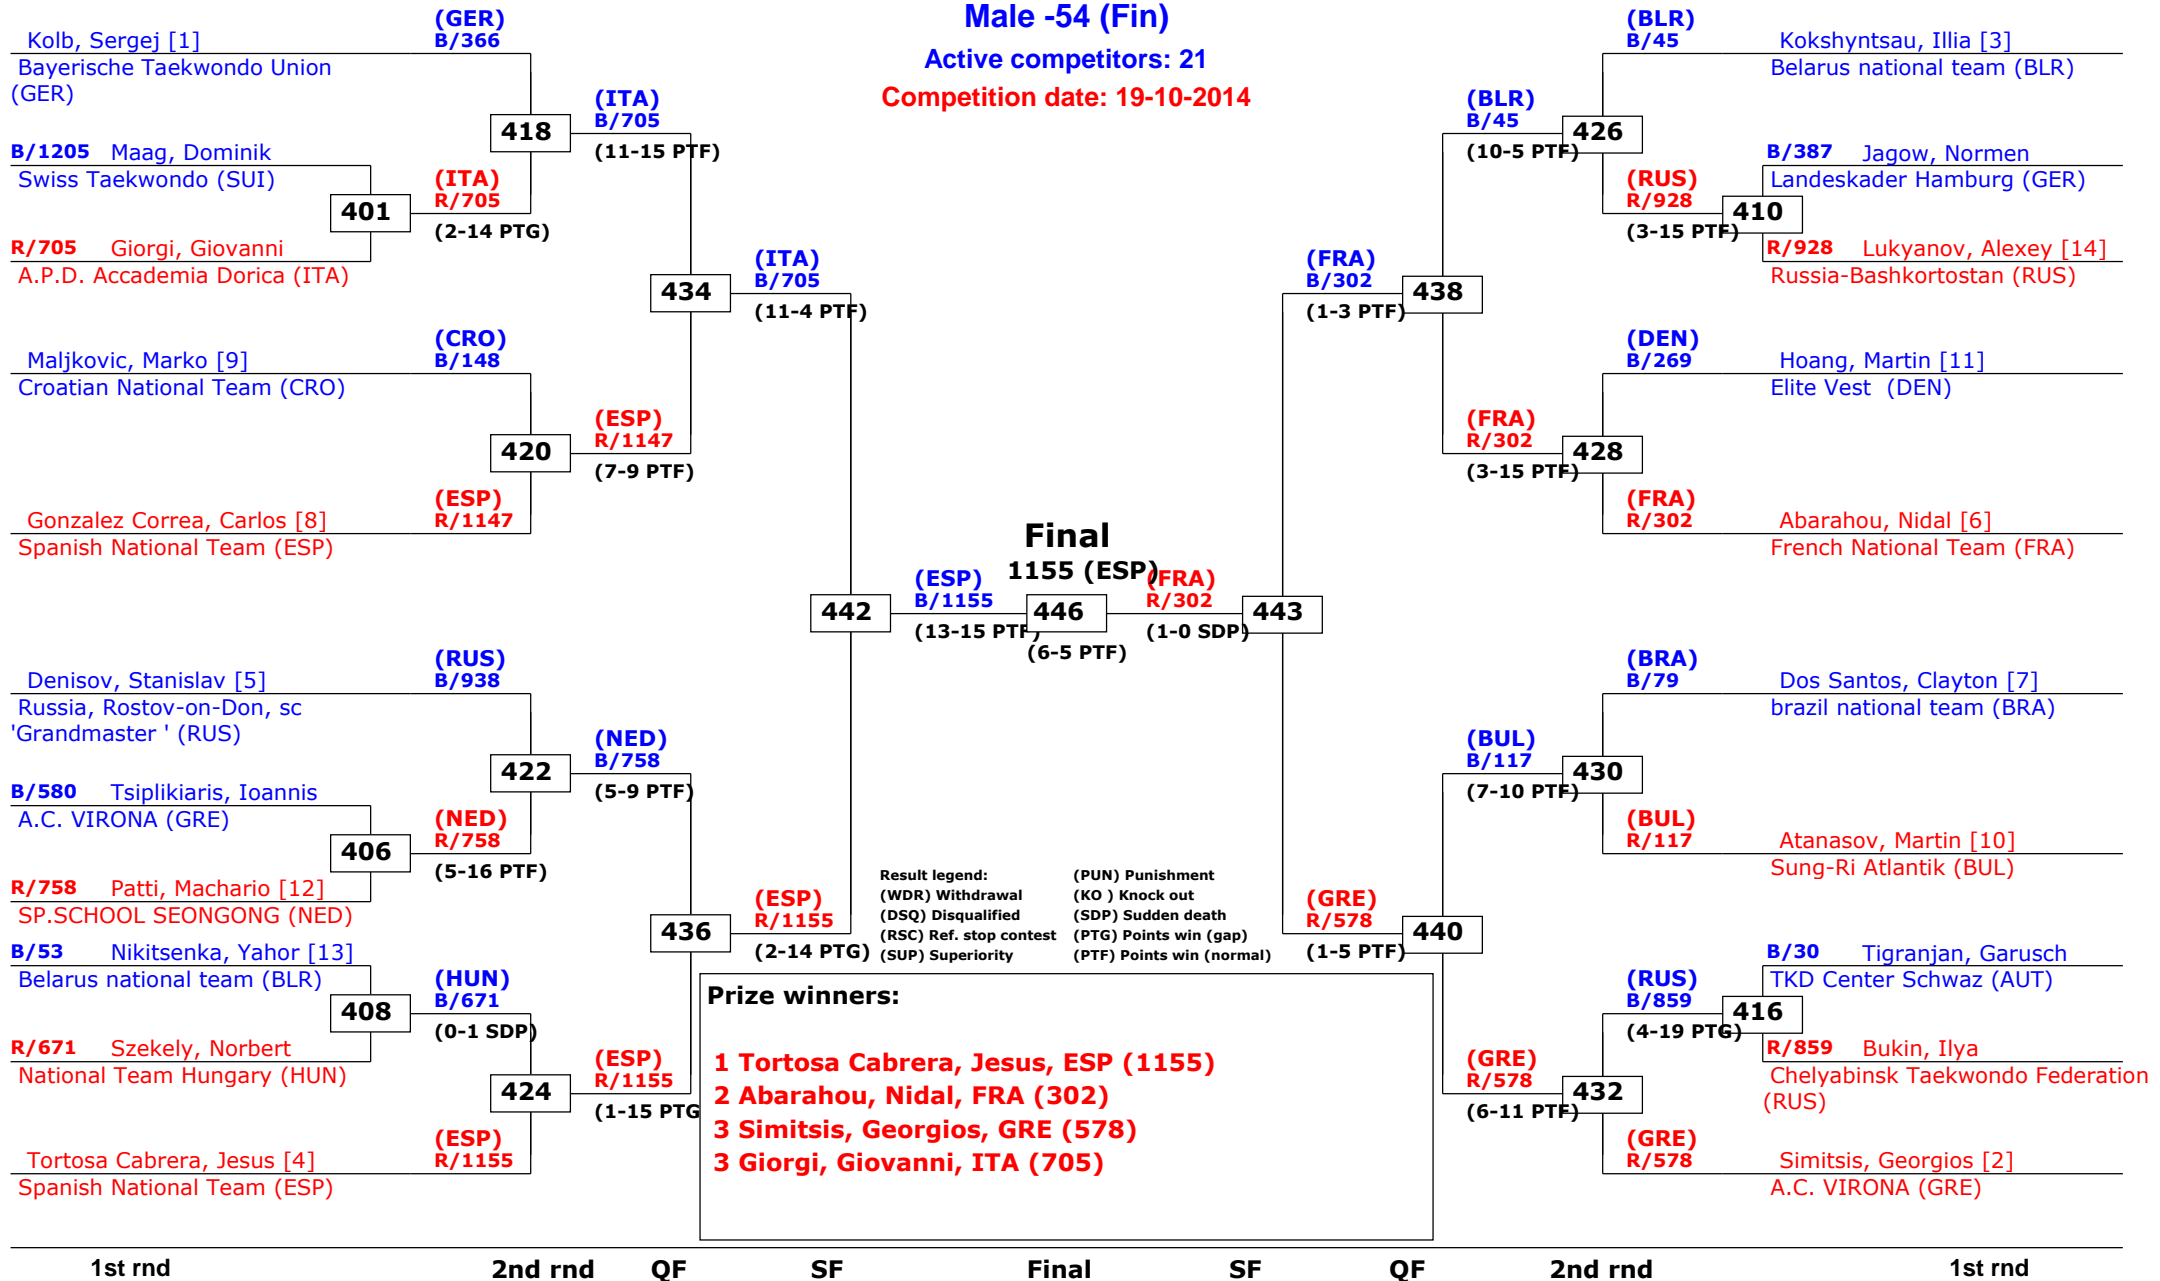

# 13th Galeb Belgrade Trophy - Serbia Open

Tournament date: 18-10-2014 upto 19-10-2014

## Male -54 (Fin)

Active competitors: 21

Competition date: 19-10-2014