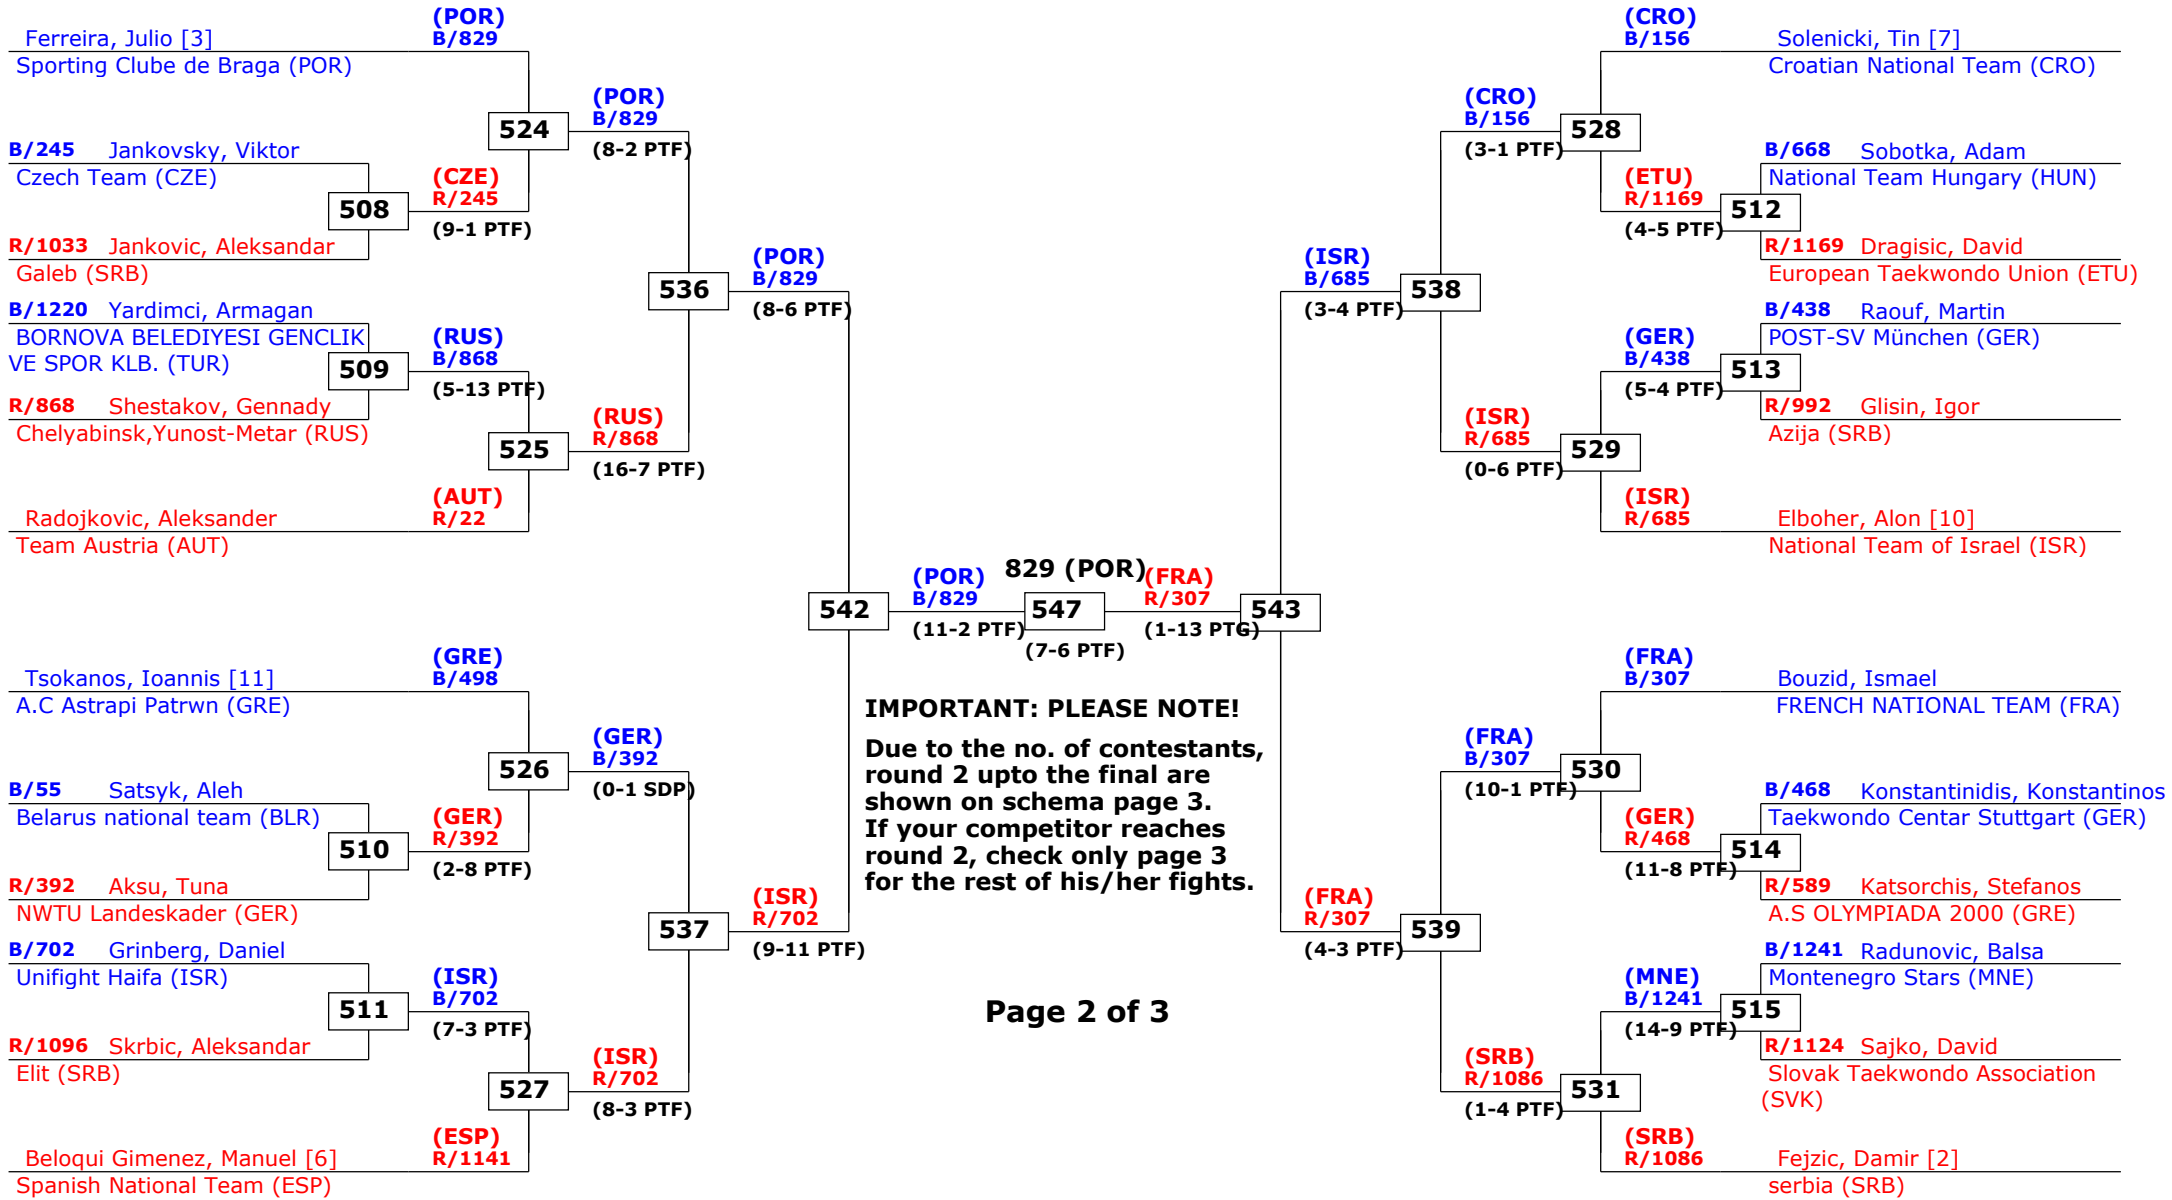

1st rnd

2nd rnd

3rd rnd

QF

SF

QF

3rd rnd

2nd rnd

1st rnd