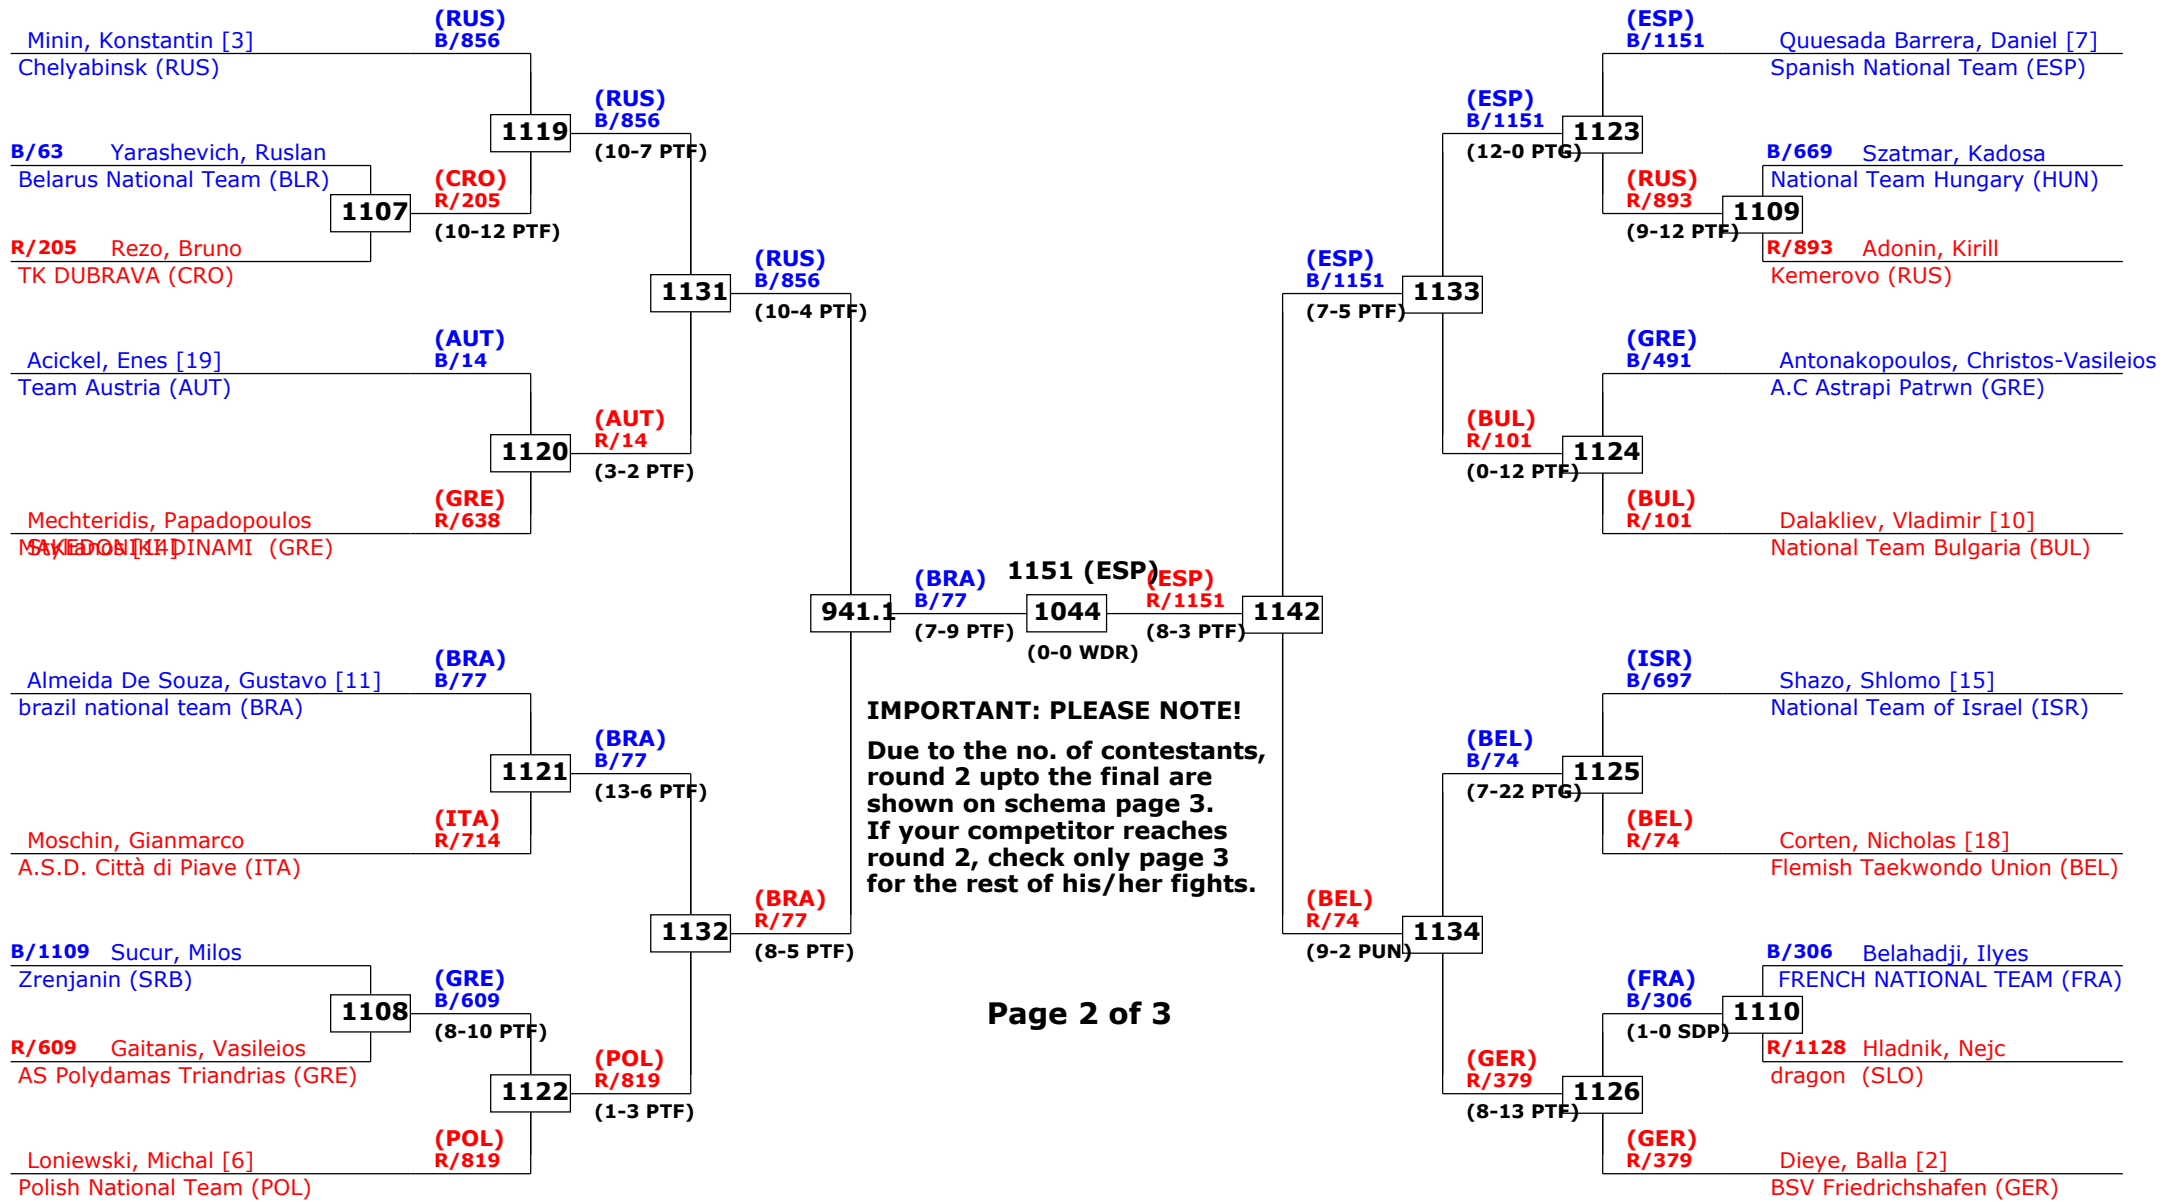

IMPORTANT: PLEASE NOTE!
Due to the no. of contestants,
round 2 upto the final are
shown on schema page 3.
If your competitor reaches
round 2, check only page 3
for the rest of his/her fights.