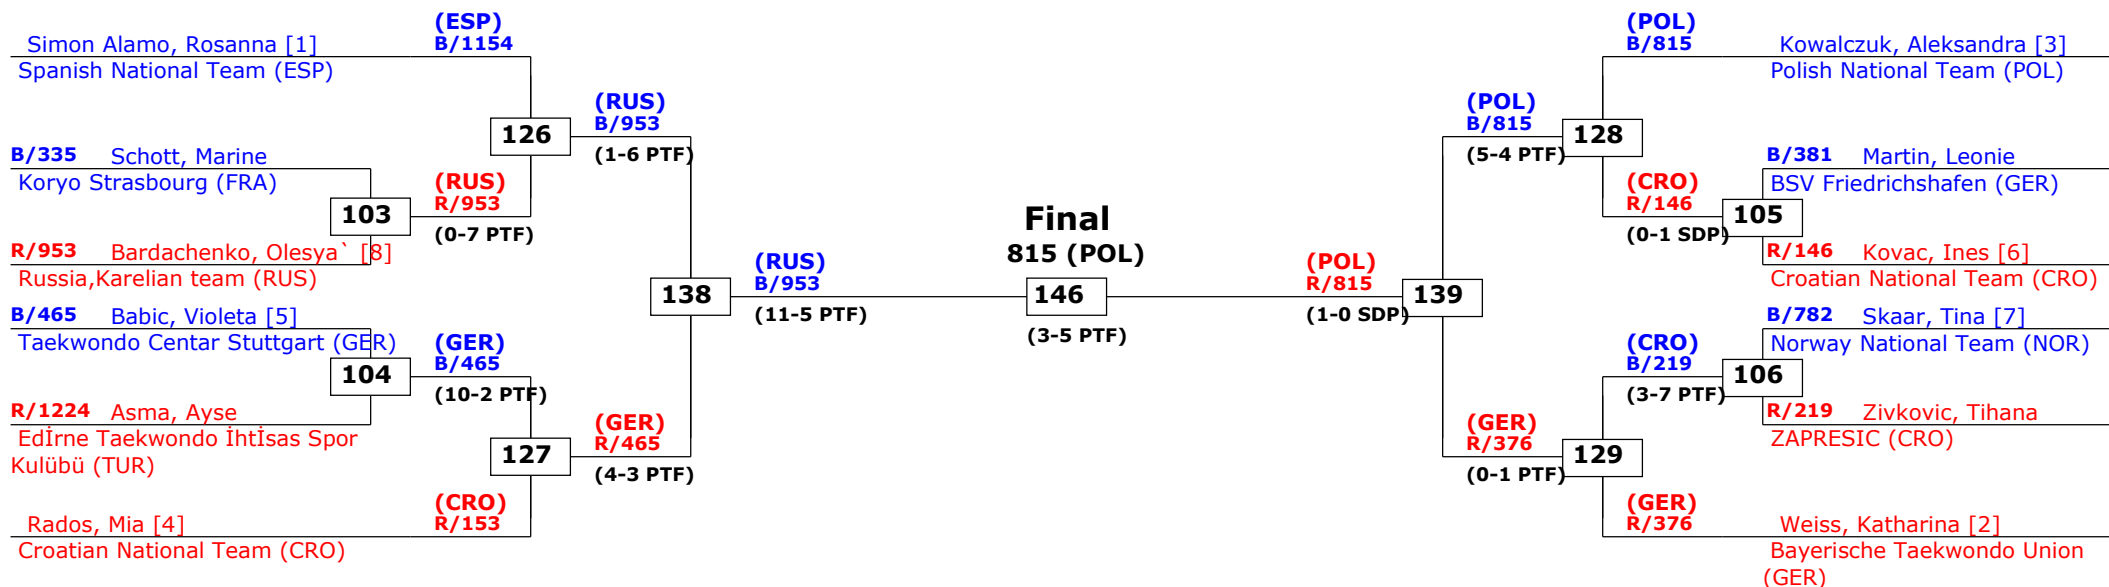

# 13th Galeb Belgrade Trophy - Serbia Open

Tournament date: 18-10-2014 upto 19-10-2014

Female +73 (Heavy)

Active competitors: 12

Competition date: 19-10-2014

Result legend:  
 (WDR) Withdrawal (PUN) Punishment  
 (DSQ) Disqualified (KO) Knock out  
 (RSC) Ref. stop contest (SDP) Sudden death  
 (SUP) Superiority (PTG) Points win (gap)  
 (PTF) Points win (normal)