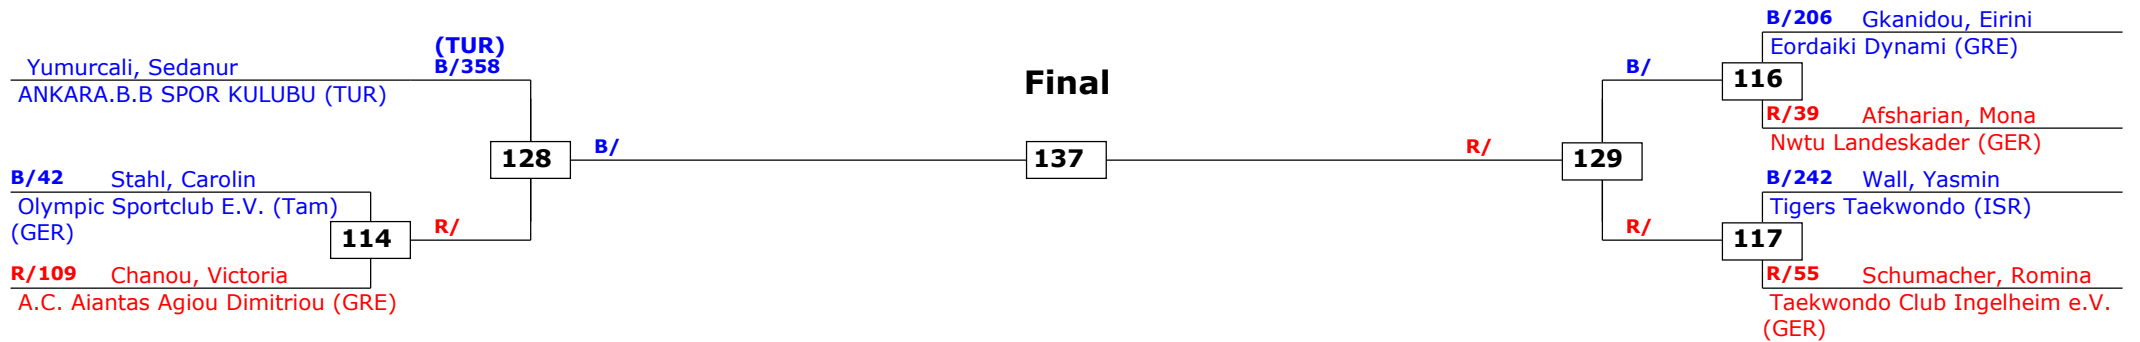

Greece Open 2014 (G1)
Kos Island, Greece
Tournament date: 25-04-2014 upto 27-04-2014
Seniors Female A -53 (Bantam)
Active competitors: 7
Competition date: 27-04-2014

Result legend:

(WDR) Withdrawal	(PUN) Punishment
(DSQ) Disqualified	(KO) Knock out
(RSC) Ref. stop contest	(SDP) Sudden death
(SUP) Superiority	(PTG) Points win (gap)
	(PTF) Points win (normal)

Prize winners:

QF

SF

Final

SF

QF