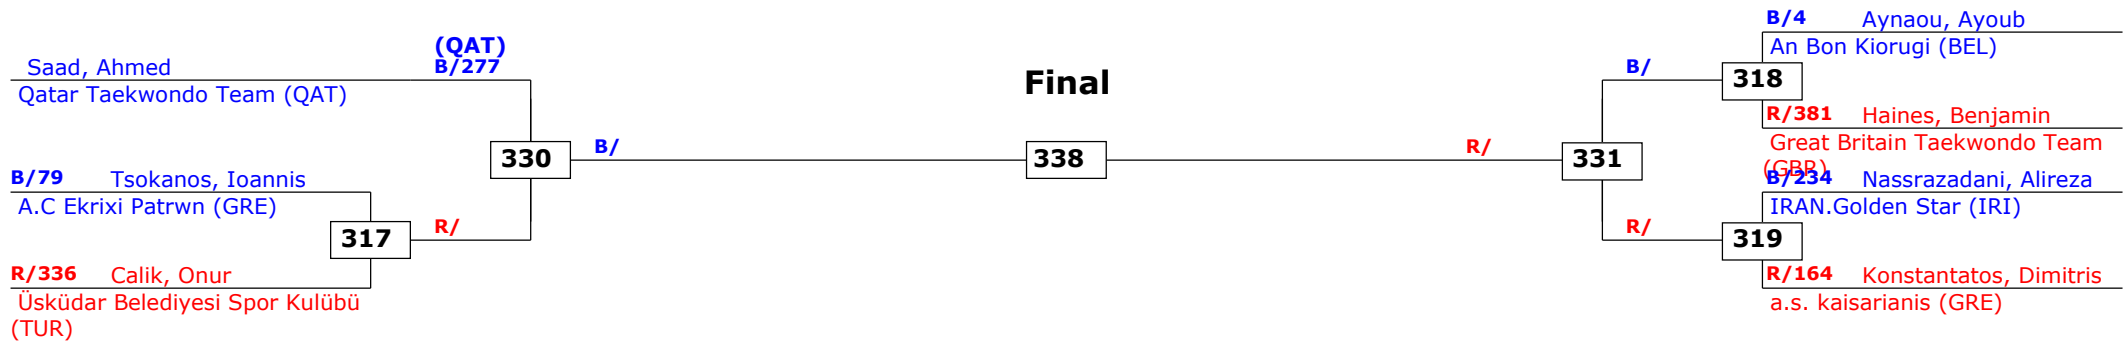

Greece Open 2014 (G1)

Kos Island, Greece

Tournament date: 25-04-2014 upto 27-04-2014

Seniors Male A -74 (Light)

Active competitors: 7

Competition date: 27-04-2014

Result legend:

(WDR) Withdrawal	(PUN) Punishment
(DSQ) Disqualified	(KO) Knock out
(RSC) Ref. stop contest	(SDP) Sudden death
(SUP) Superiority	(PTG) Points win (gap)
	(PTF) Points win (normal)

Prize winners:

QF

SF

Final

SF

QF