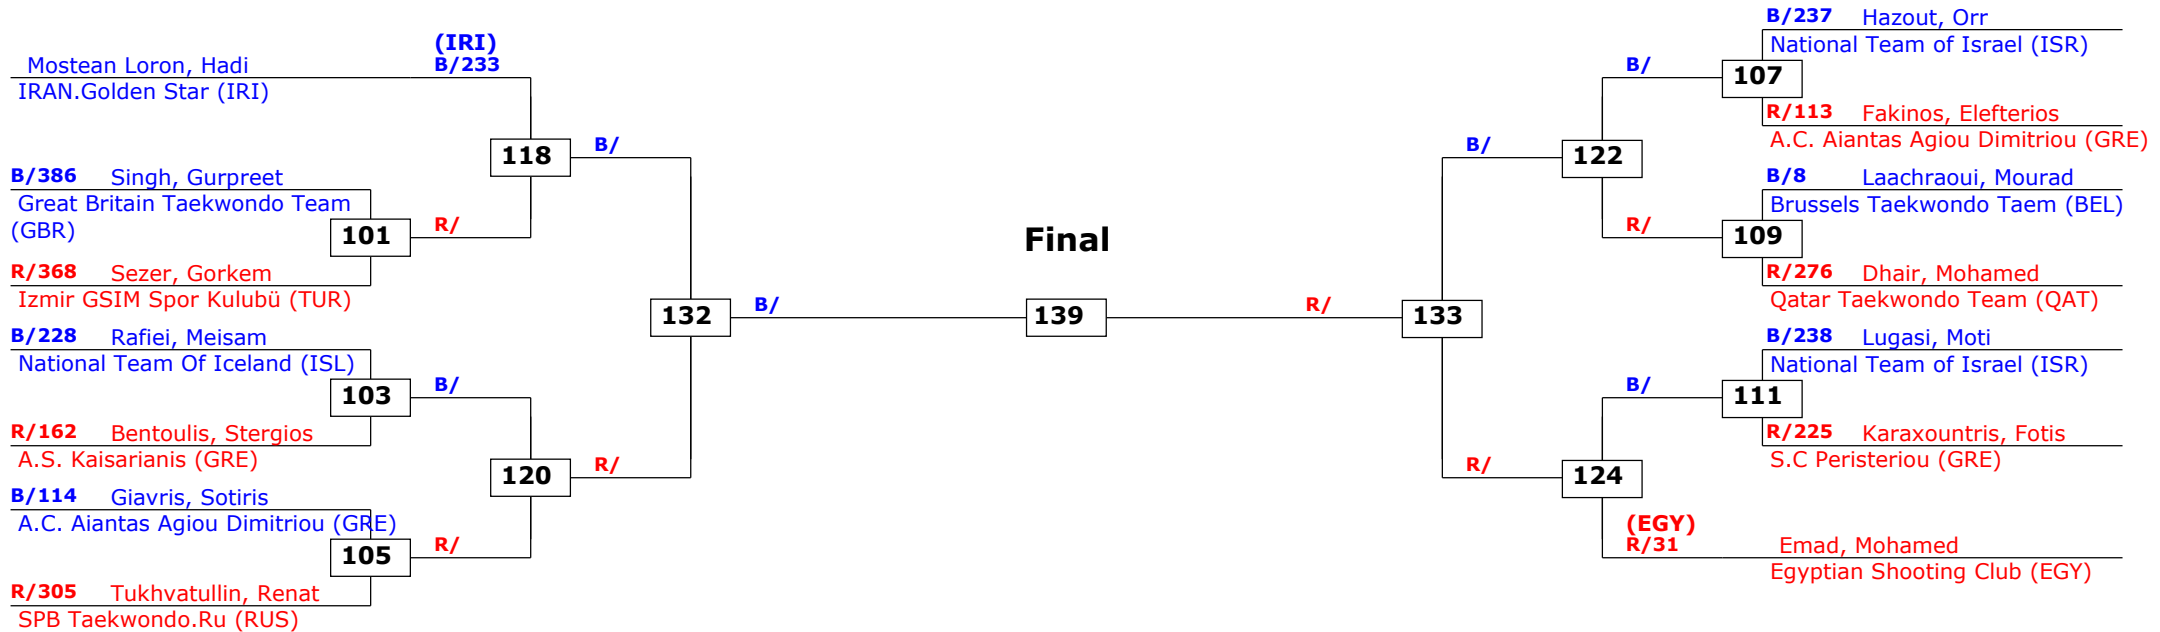

Prize winners:

Greece Open 2014 (G1)

Kos Island, Greece

Tournament date: 25-04-2014 upto 27-04-2014

Seniors Male A -58 (Fly)

Active competitors: 14

Competition date: 27-04-2014

Result legend: