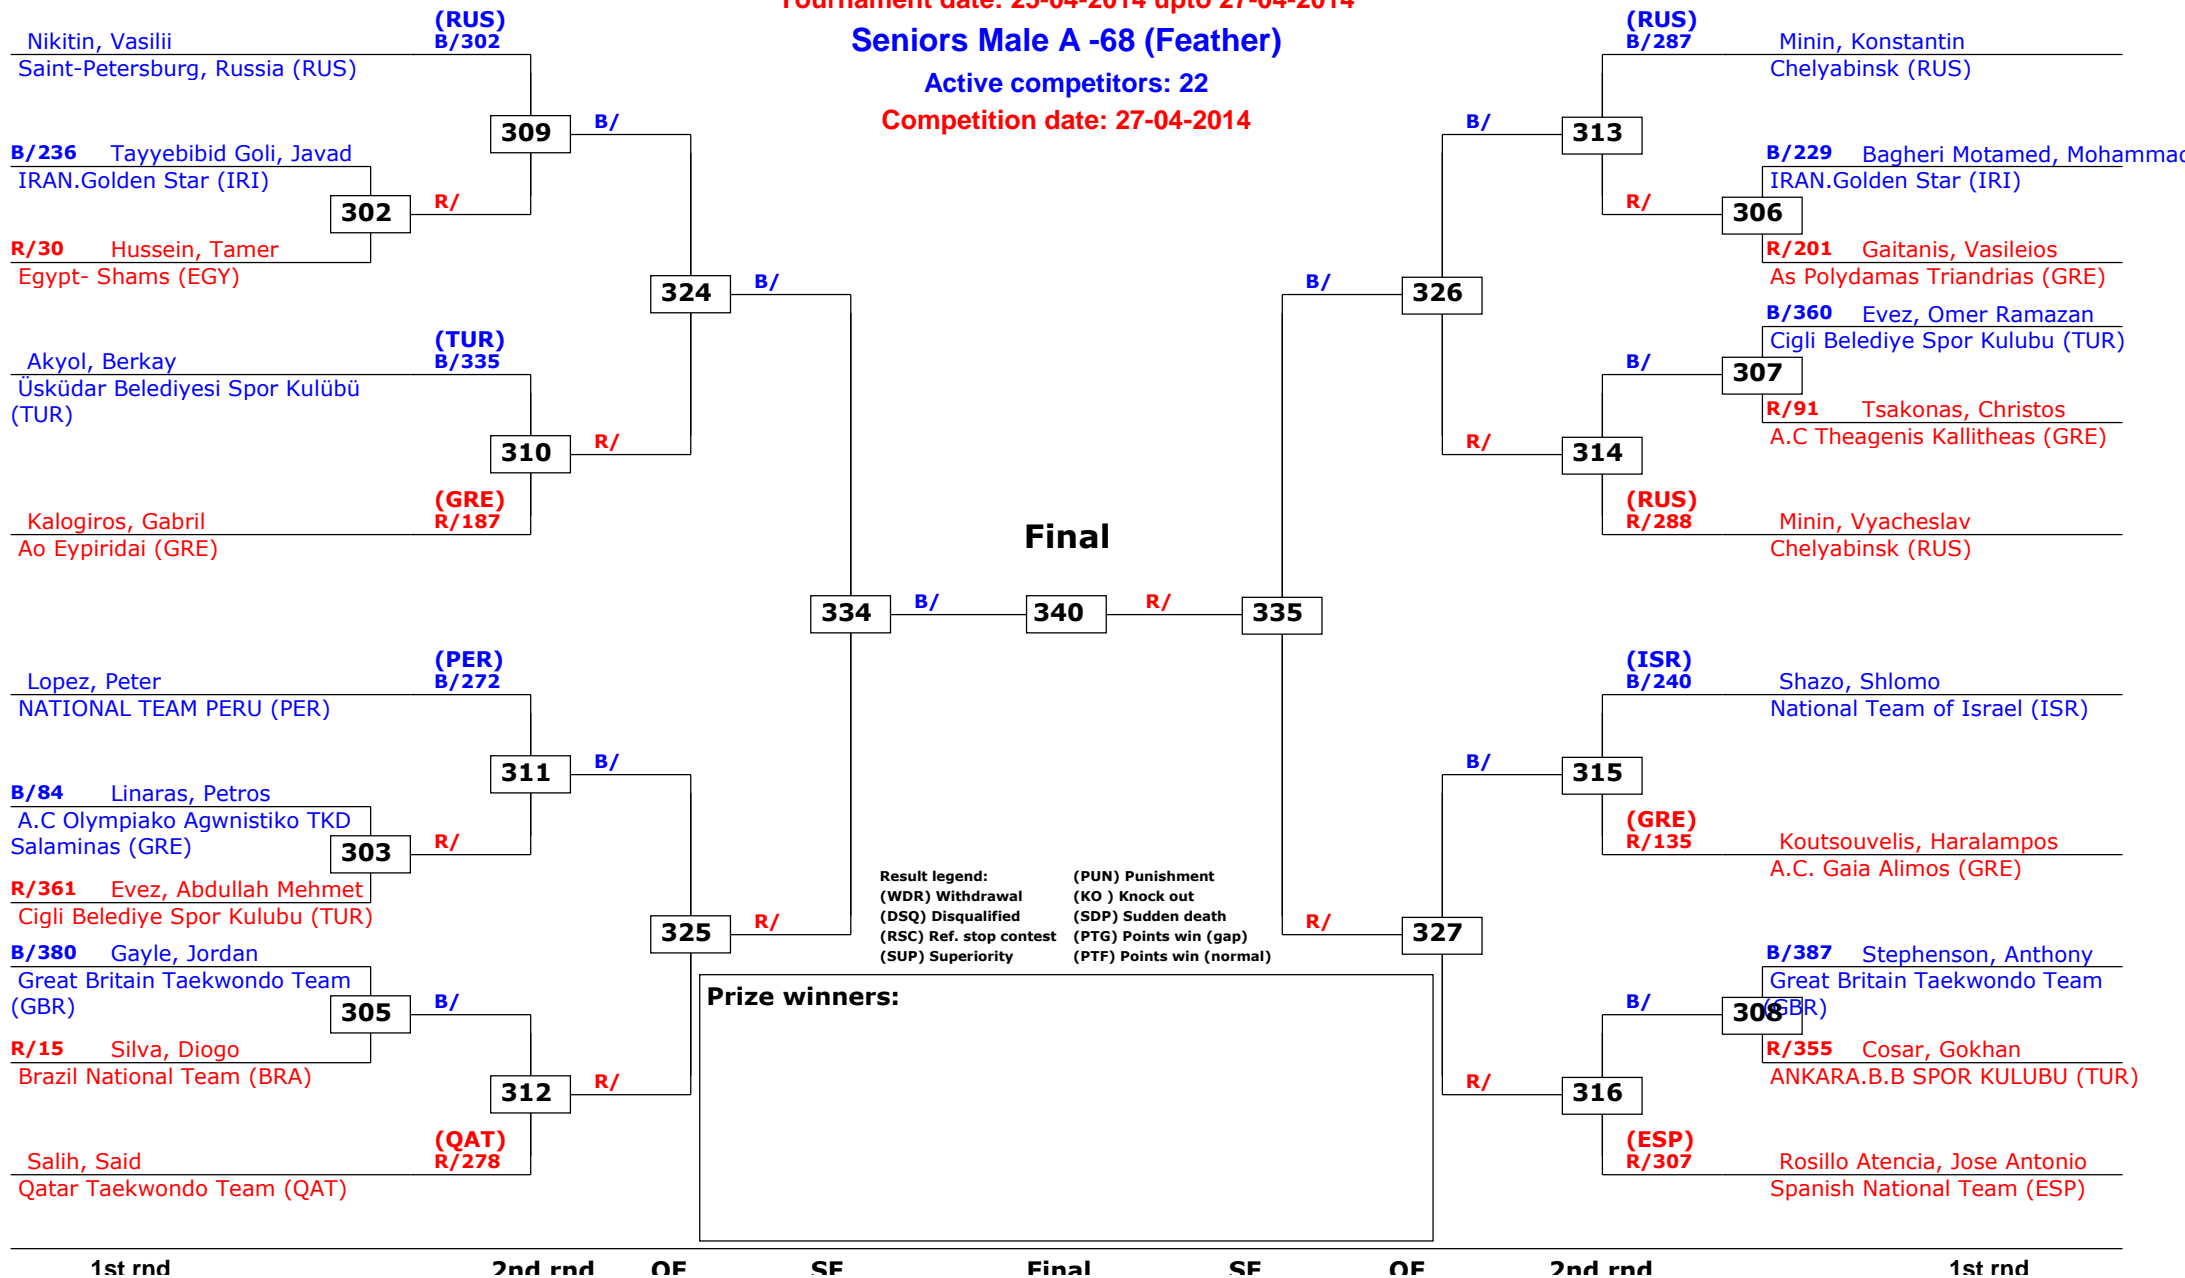

Greece Open 2014 (G1)

Kos Island, Greece

Tournament date: 25-04-2014 upto 27-04-2014

Seniors Male A -68 (Feather)

Active competitors: 22

Competition date: 27-04-2014