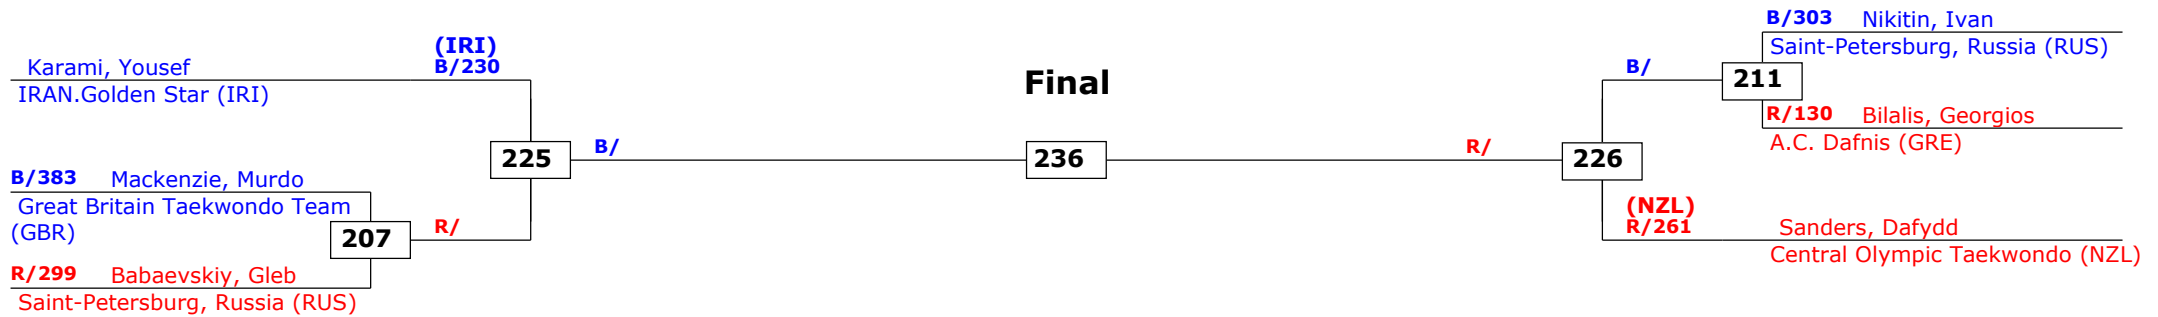

Greece Open 2014 (G1)

Kos Island, Greece

Tournament date: 25-04-2014 upto 27-04-2014

Seniors Male A -87 (Middle)

Active competitors: 6

Competition date: 27-04-2014

Result legend: (PUN) Punishment
(WDR) Withdrawal (KO) Knock out
(DSQ) Disqualified (SDP) Sudden death
(RSC) Ref. stop contest (PTG) Points win (gap)
(SUP) Superiority (PTF) Points win (normal)

Prize winners:

QF

SF

Final

SF

QF