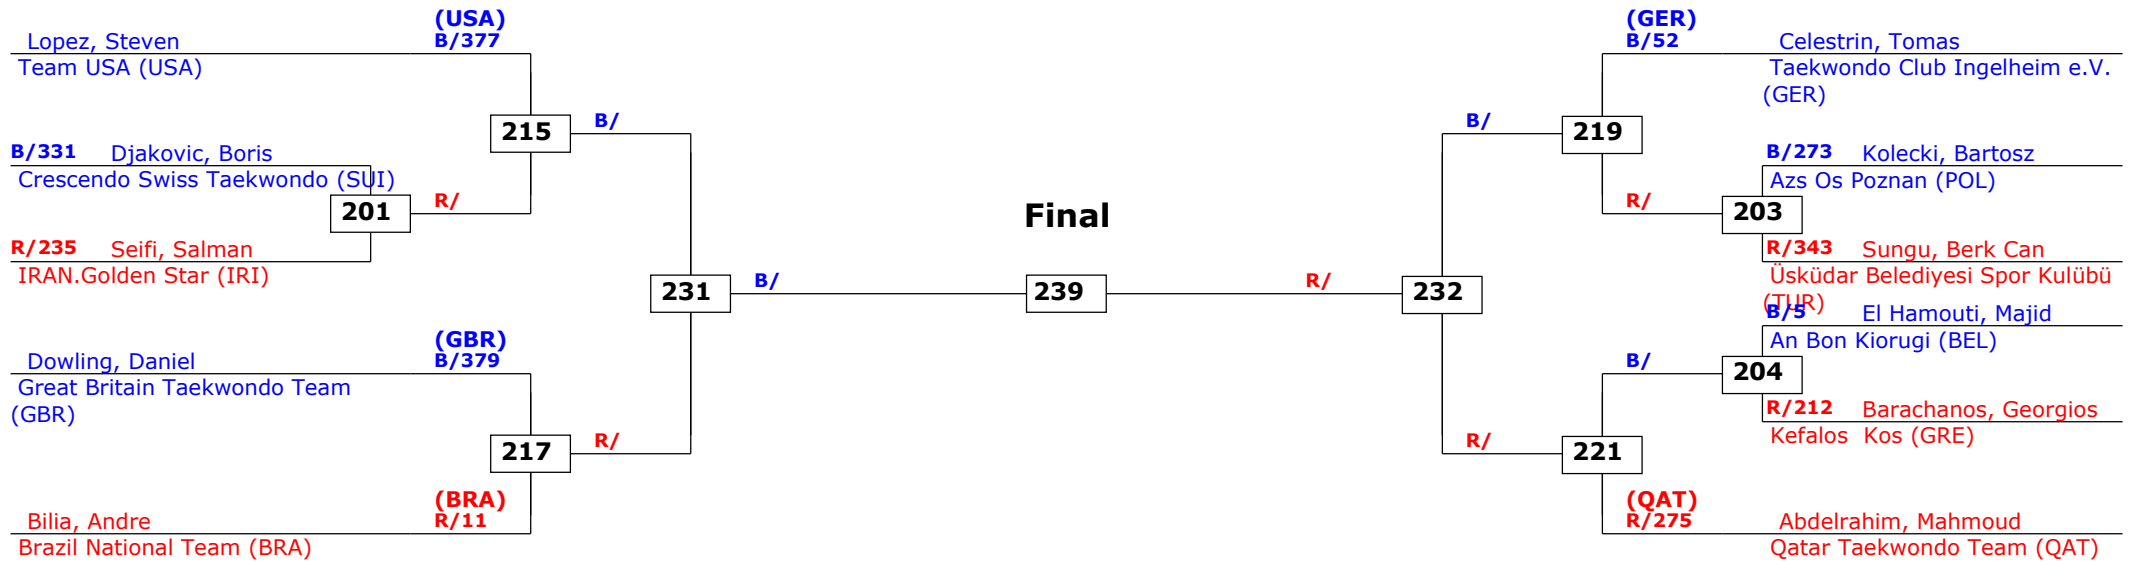

Prize winners:

QF

SF

Final

SF

QF

Greece Open 2014 (G1)
Kos Island, Greece
Tournament date: 25-04-2014 upto 27-04-2014
Seniors Male A -80 (Welter)
Active competitors: 11
Competition date: 27-04-2014

Result legend:
(WDR) Withdrawal (PUN) Punishment
(DSQ) Disqualified (KO) Knock out
(RSC) Ref. stop contest (SDP) Sudden death
(SUP) Superiority (PTG) Points win (gap)
(PTF) Points win (normal)