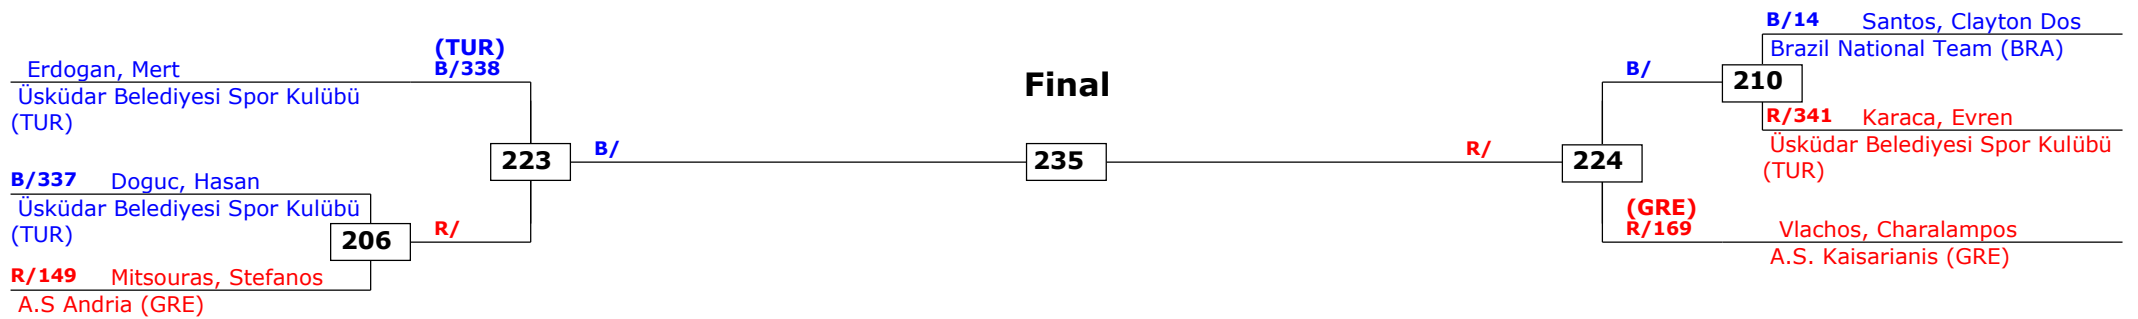

Greece Open 2014 (G1)

Kos Island, Greece

Tournament date: 25-04-2014 upto 27-04-2014

Seniors Male A -54 (Fin)

Active competitors: 6

Competition date: 27-04-2014

Result legend: (PUN) Punishment
(WDR) Withdrawal (KO) Knock out
(DSQ) Disqualified (SDP) Sudden death
(RSC) Ref. stop contest (PTG) Points win (gap)
(SUP) Superiority (PTF) Points win (normal)