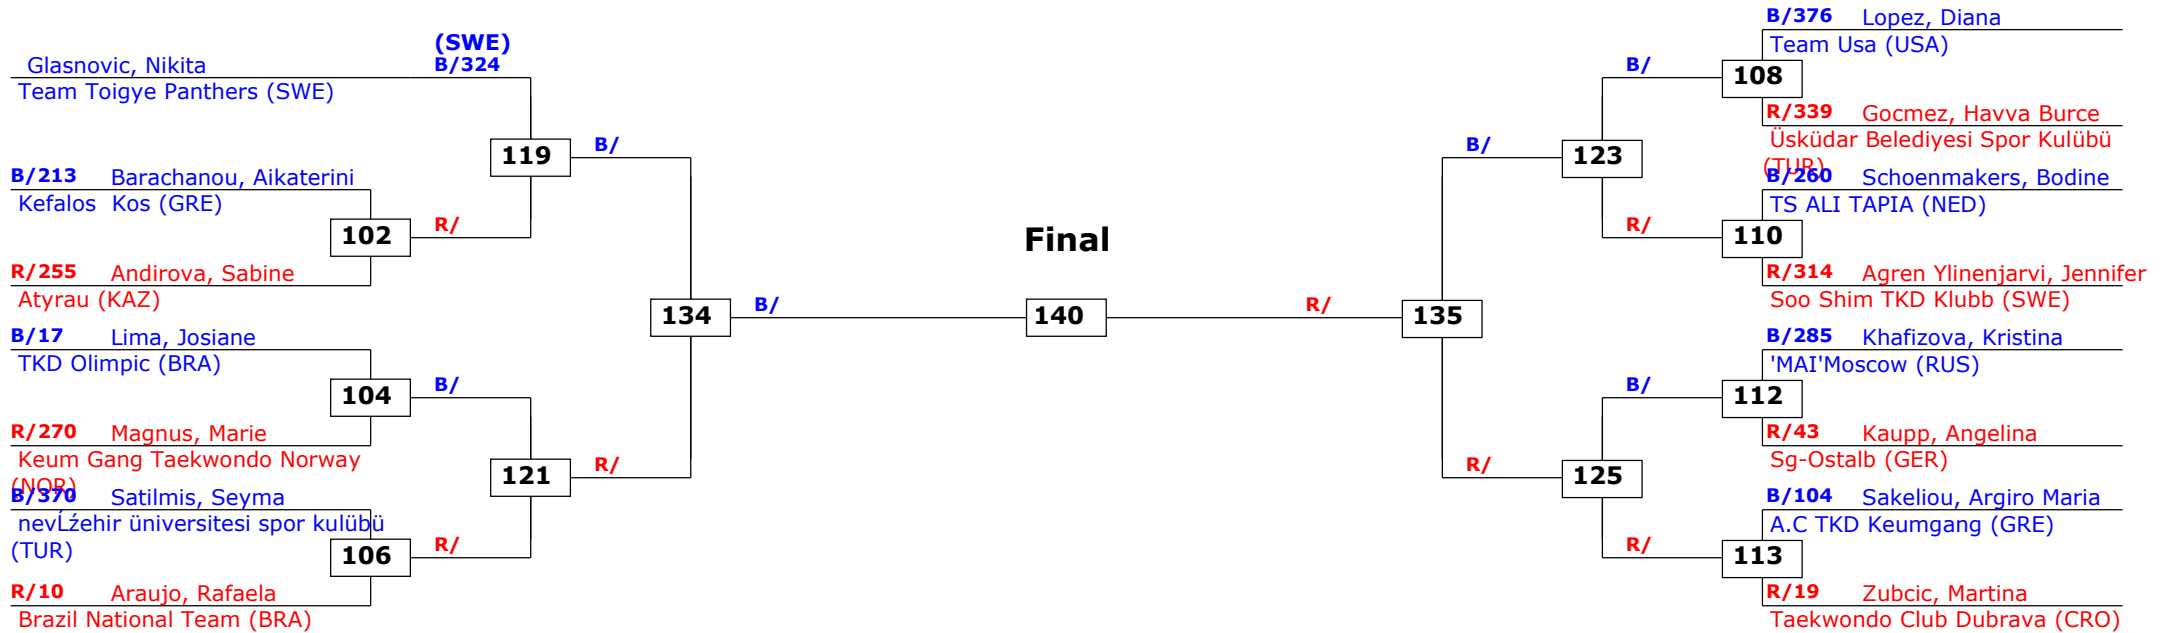

Prize winners:

QF

SF

Final

SF

QF

Greece Open 2014 (G1)
Kos Island, Greece
Tournament date: 25-04-2014 upto 27-04-2014
Seniors Female A -57 (Feather)
Active competitors: 15
Competition date: 27-04-2014

Result legend: