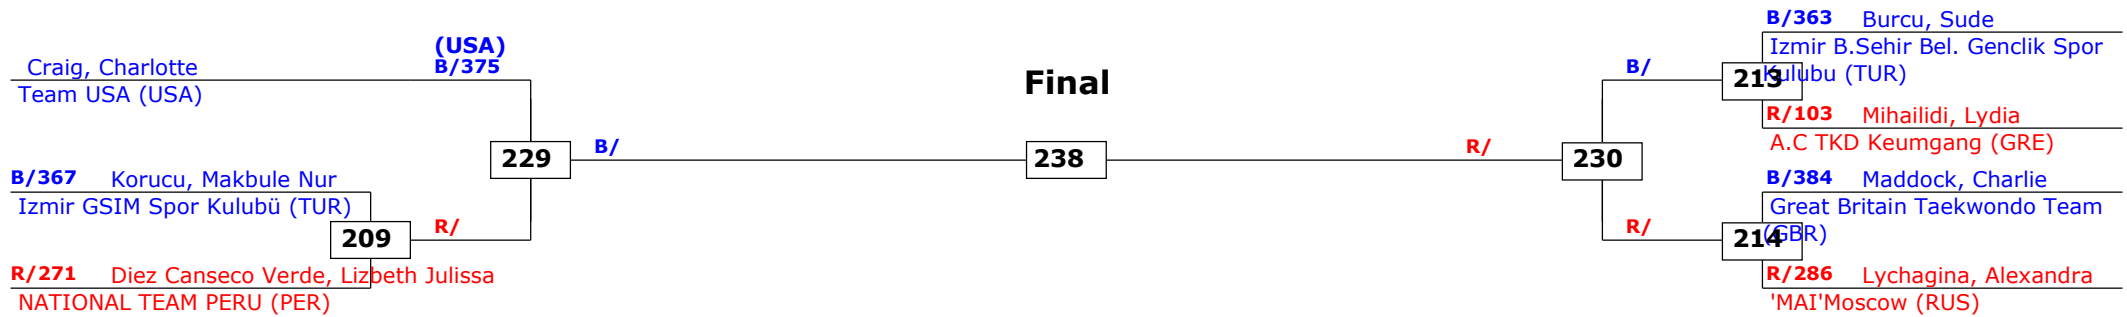

Greece Open 2014 (G1)

Kos Island, Greece

Tournament date: 25-04-2014 upto 27-04-2014

Seniors Female A -49 (Fly)

Active competitors: 7

Competition date: 27-04-2014

Result legend: (PUN) Punishment
(WDR) Withdrawal (KO) Knock out
(DSQ) Disqualified (SDP) Sudden death
(RSC) Ref. stop contest (PTG) Points win (gap)
(SUP) Superiority (PTF) Points win (normal)

Prize winners: