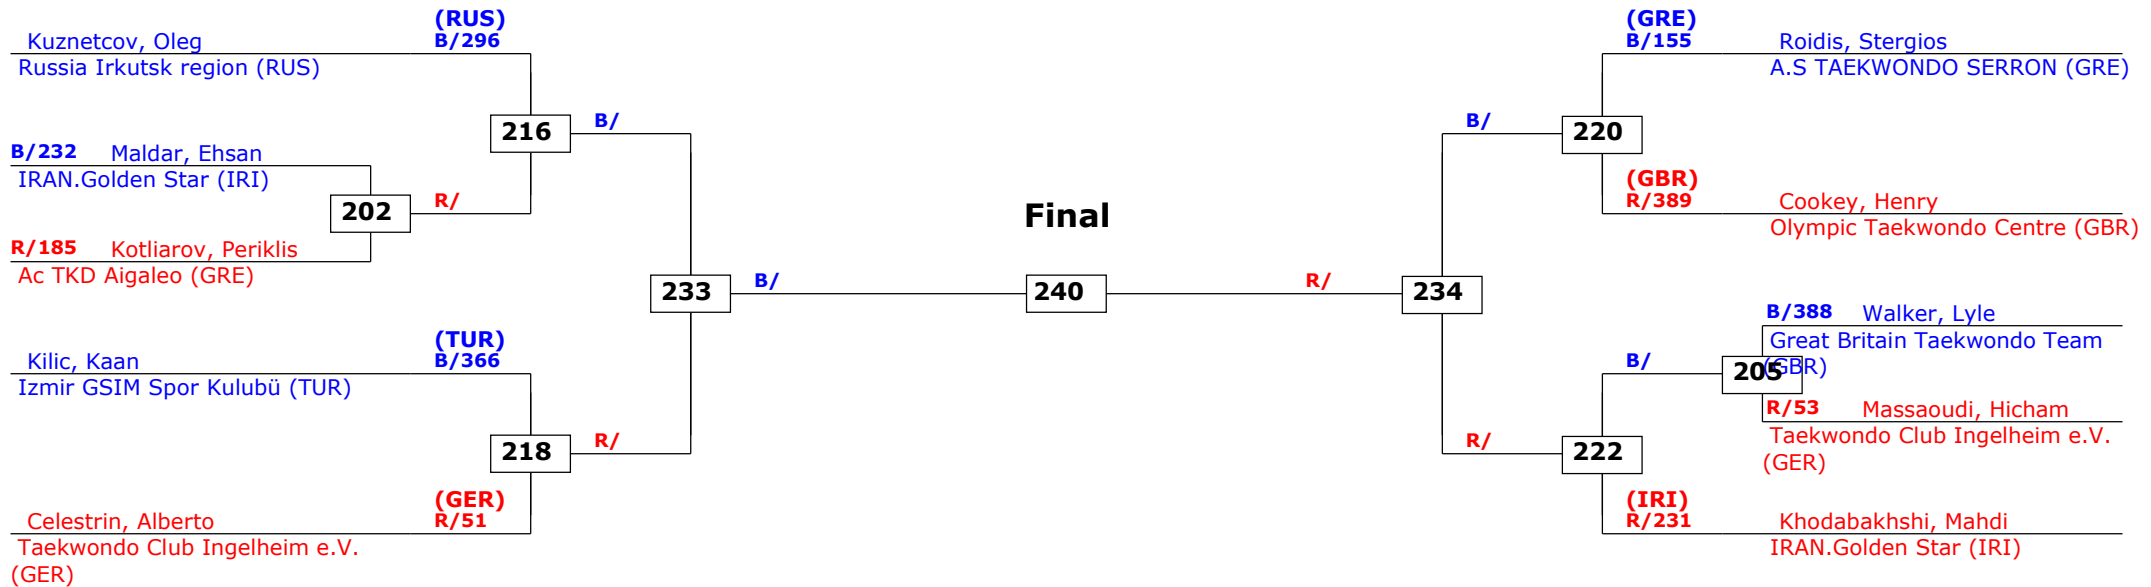

Prize winners:

QF

SF

Final

SF

QF

Greece Open 2014 (G1)
Kos Island, Greece
Tournament date: 25-04-2014 upto 27-04-2014
Seniors Male A +87 (Heavy)
Active competitors: 10
Competition date: 27-04-2014

Result legend: