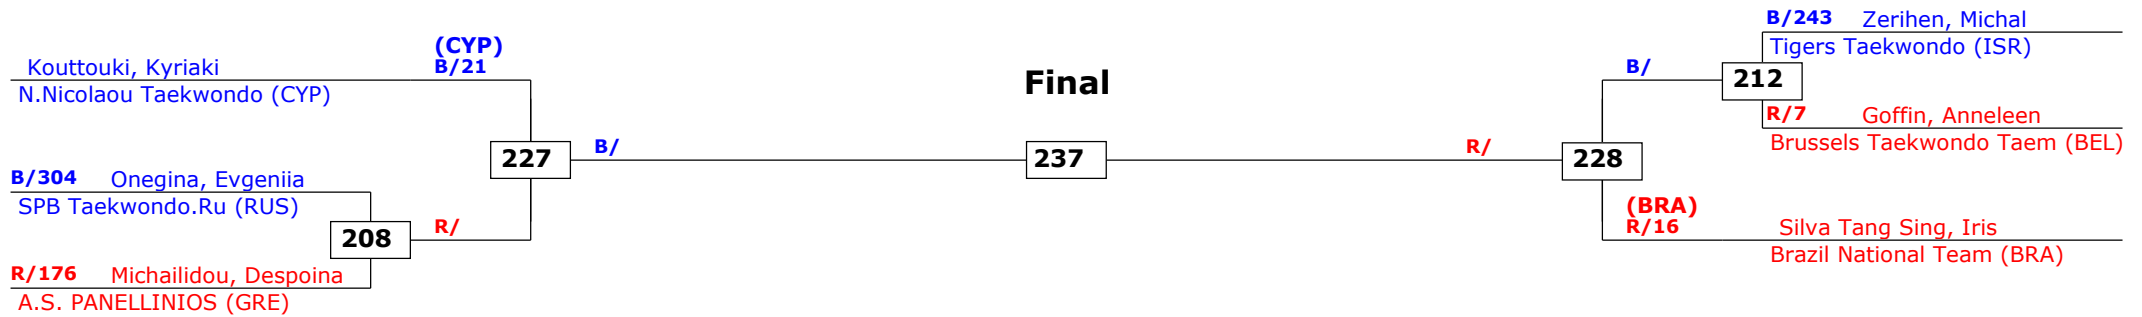

Greece Open 2014 (G1)
Kos Island, Greece
Tournament date: 25-04-2014 upto 27-04-2014
Seniors Female A -46 (Fin)
Active competitors: 6
Competition date: 27-04-2014

Result legend: (PUN) Punishment
(WDR) Withdrawal (KO) Knock out
(DSQ) Disqualified (SDP) Sudden death
(RSC) Ref. stop contest (PTG) Points win (gap)
(SUP) Superiority (PTF) Points win (normal)

Prize winners:

QF

SF

Final

SF

QF