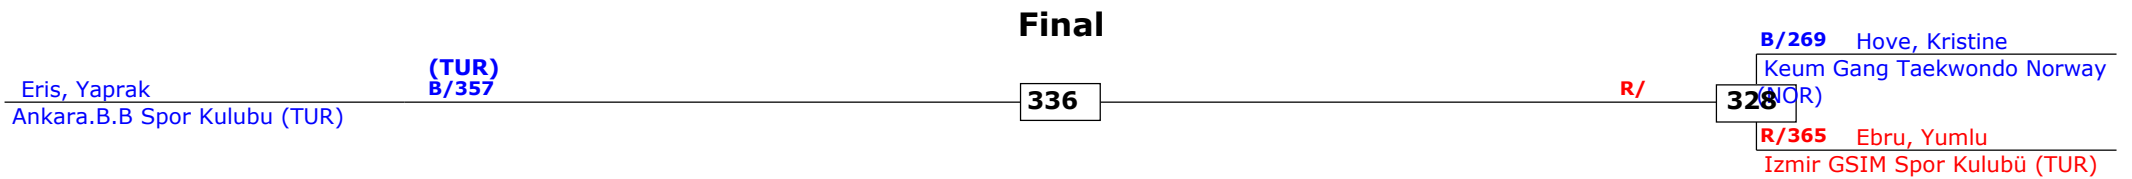

Prize winners:

SF

Final

SF

Greece Open 2014 (G1)
Kos Island, Greece
Tournament date: 25-04-2014 upto 27-04-2014
Seniors Female A -73 (Middle)
Active competitors: 3
Competition date: 27-04-2014

Result legend: (PUN) Punishment
(WDR) Withdrawal (KO) Knock out
(DSQ) Disqualified (SDP) Sudden death
(RSC) Ref. stop contest (PTG) Points win (gap)
(SUP) Superiority (PTF) Points win (normal)