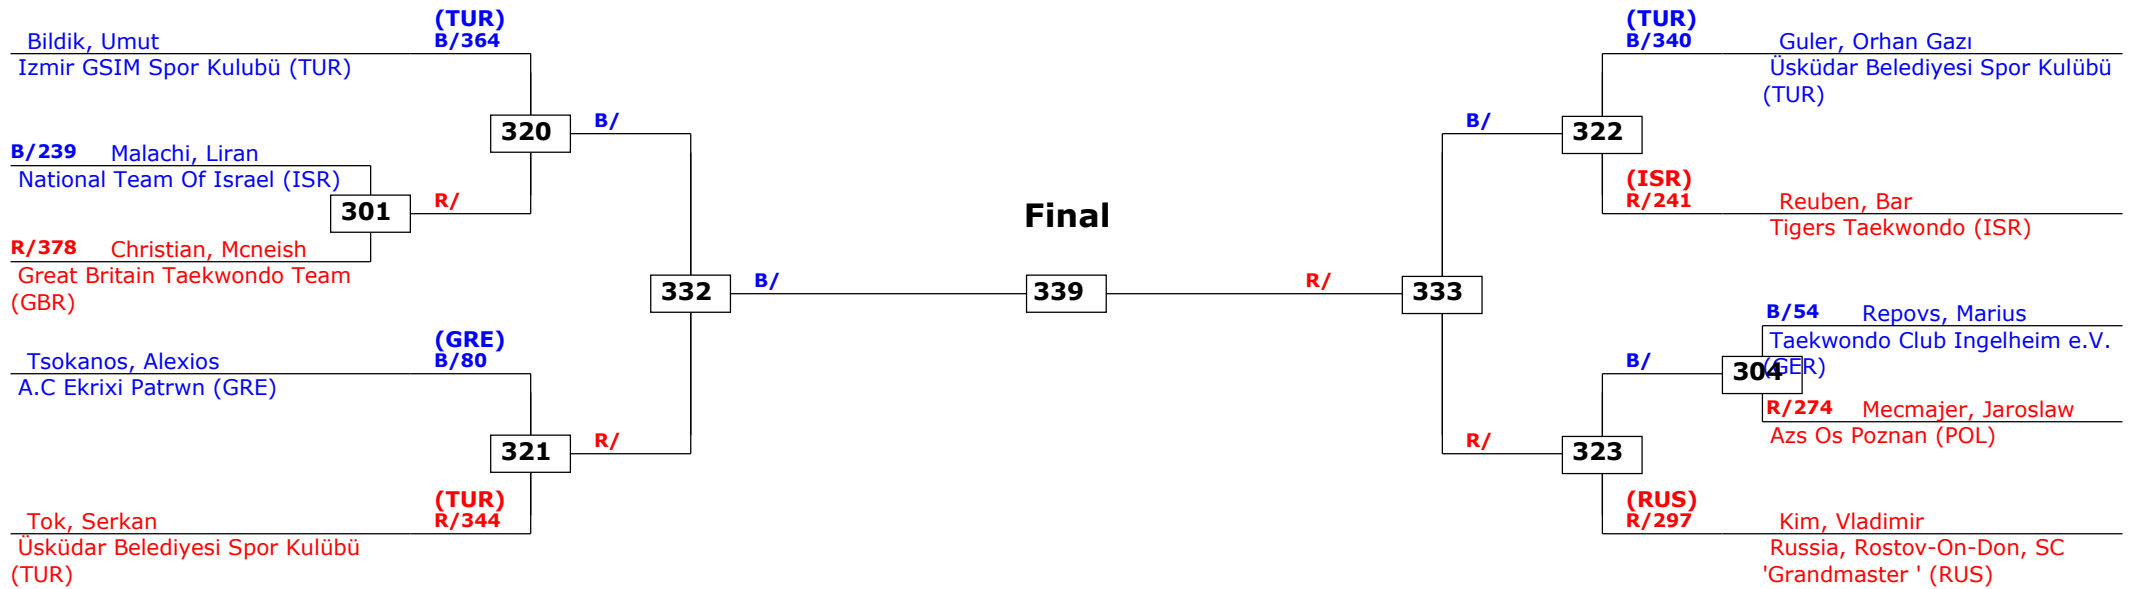

Greece Open 2014 (G1)
Kos Island, Greece
Tournament date: 25-04-2014 upto 27-04-2014
Seniors Male A -63 (Bantam)
Active competitors: 10
Competition date: 27-04-2014

Result legend:

(WDR) Withdrawal	(PUN) Punishment
(DSQ) Disqualified	(KO) Knock out
(RSC) Ref. stop contest	(SDP) Sudden death
(SUP) Superiority	(PTG) Points win (gap)
	(PTF) Points win (normal)

Prize winners:

1st rnd

QF

SF

Final

SF

QF

1st rnd