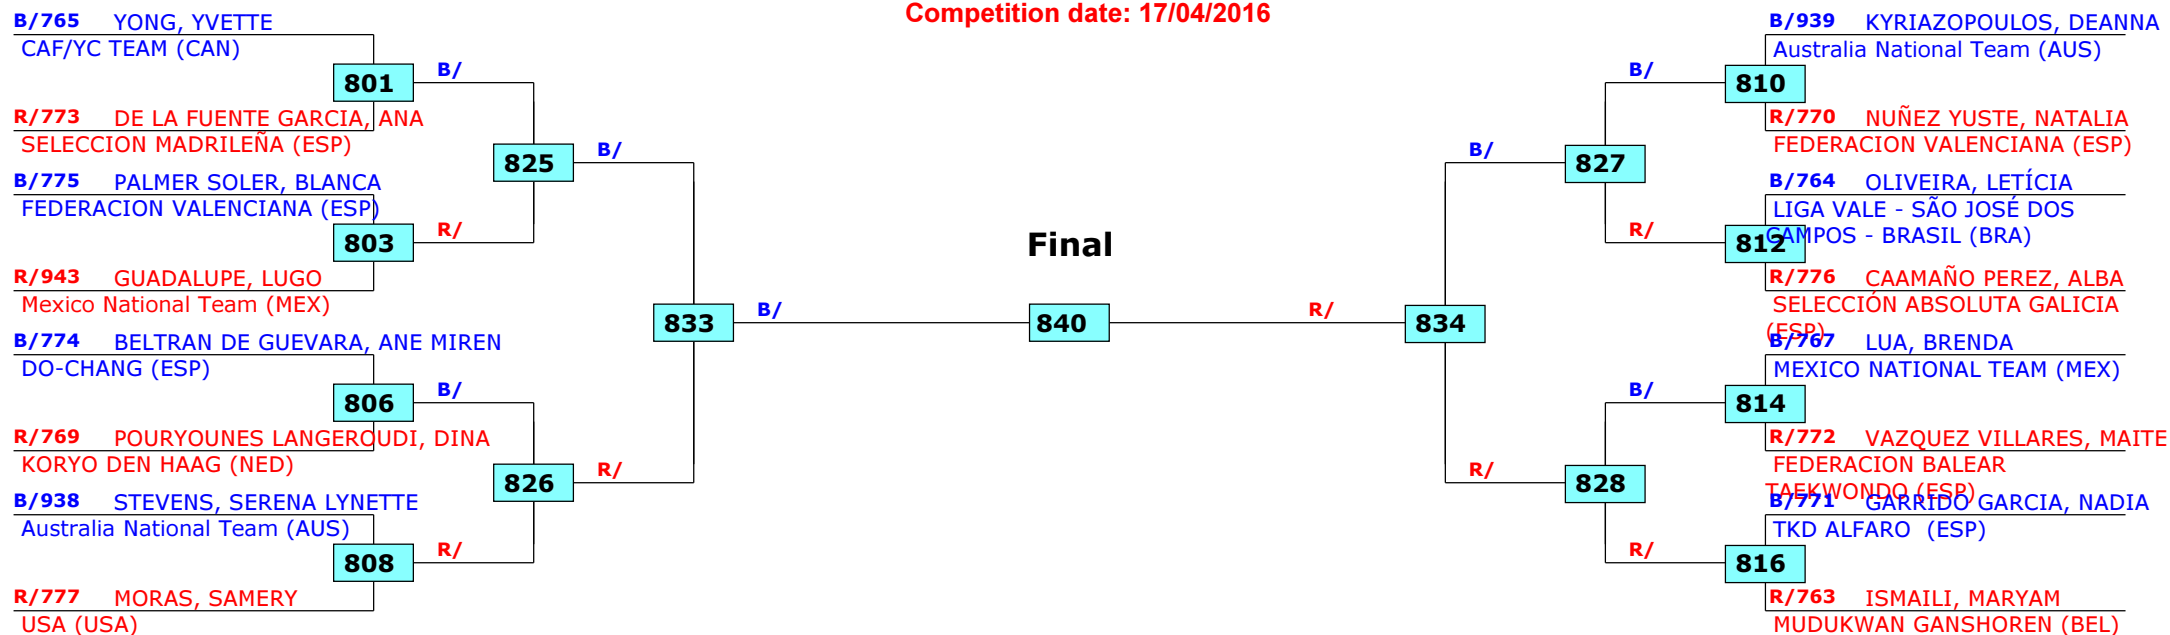

Prize winners:

1st rnd

QF

SF

Final

SF

QF

1st rnd

14th Spanish Taekwondo Open 2016

Pontevedra, Spain

Tournament date: 16/04/2016 upto 17/04/2016

Seniors Female A -46 (Fin)

Active competitors: 16

Competition date: 17/04/2016

Result legend: (PUN) Punishment
 (WDR) Withdrawal (SDP) Sudden death
 (DSQ) Disqualified (PTG) Points win (gap)
 (RSC) Ref. stop contest (PTF) Points win (normal)
 (SUP) Superiority

Prize winners:

1st rnd

OF

SF

Final

SF

OF

1st rnd

14th Spanish Taekwondo Open 2016

Pontevedra, Spain

Tournament date: 16/04/2016 upto 17/04/2016

Seniors Female A -49 (Fly)

Active competitors: 19

Competition date: 17/04/2016

14th Spanish Taekwondo Open 2016