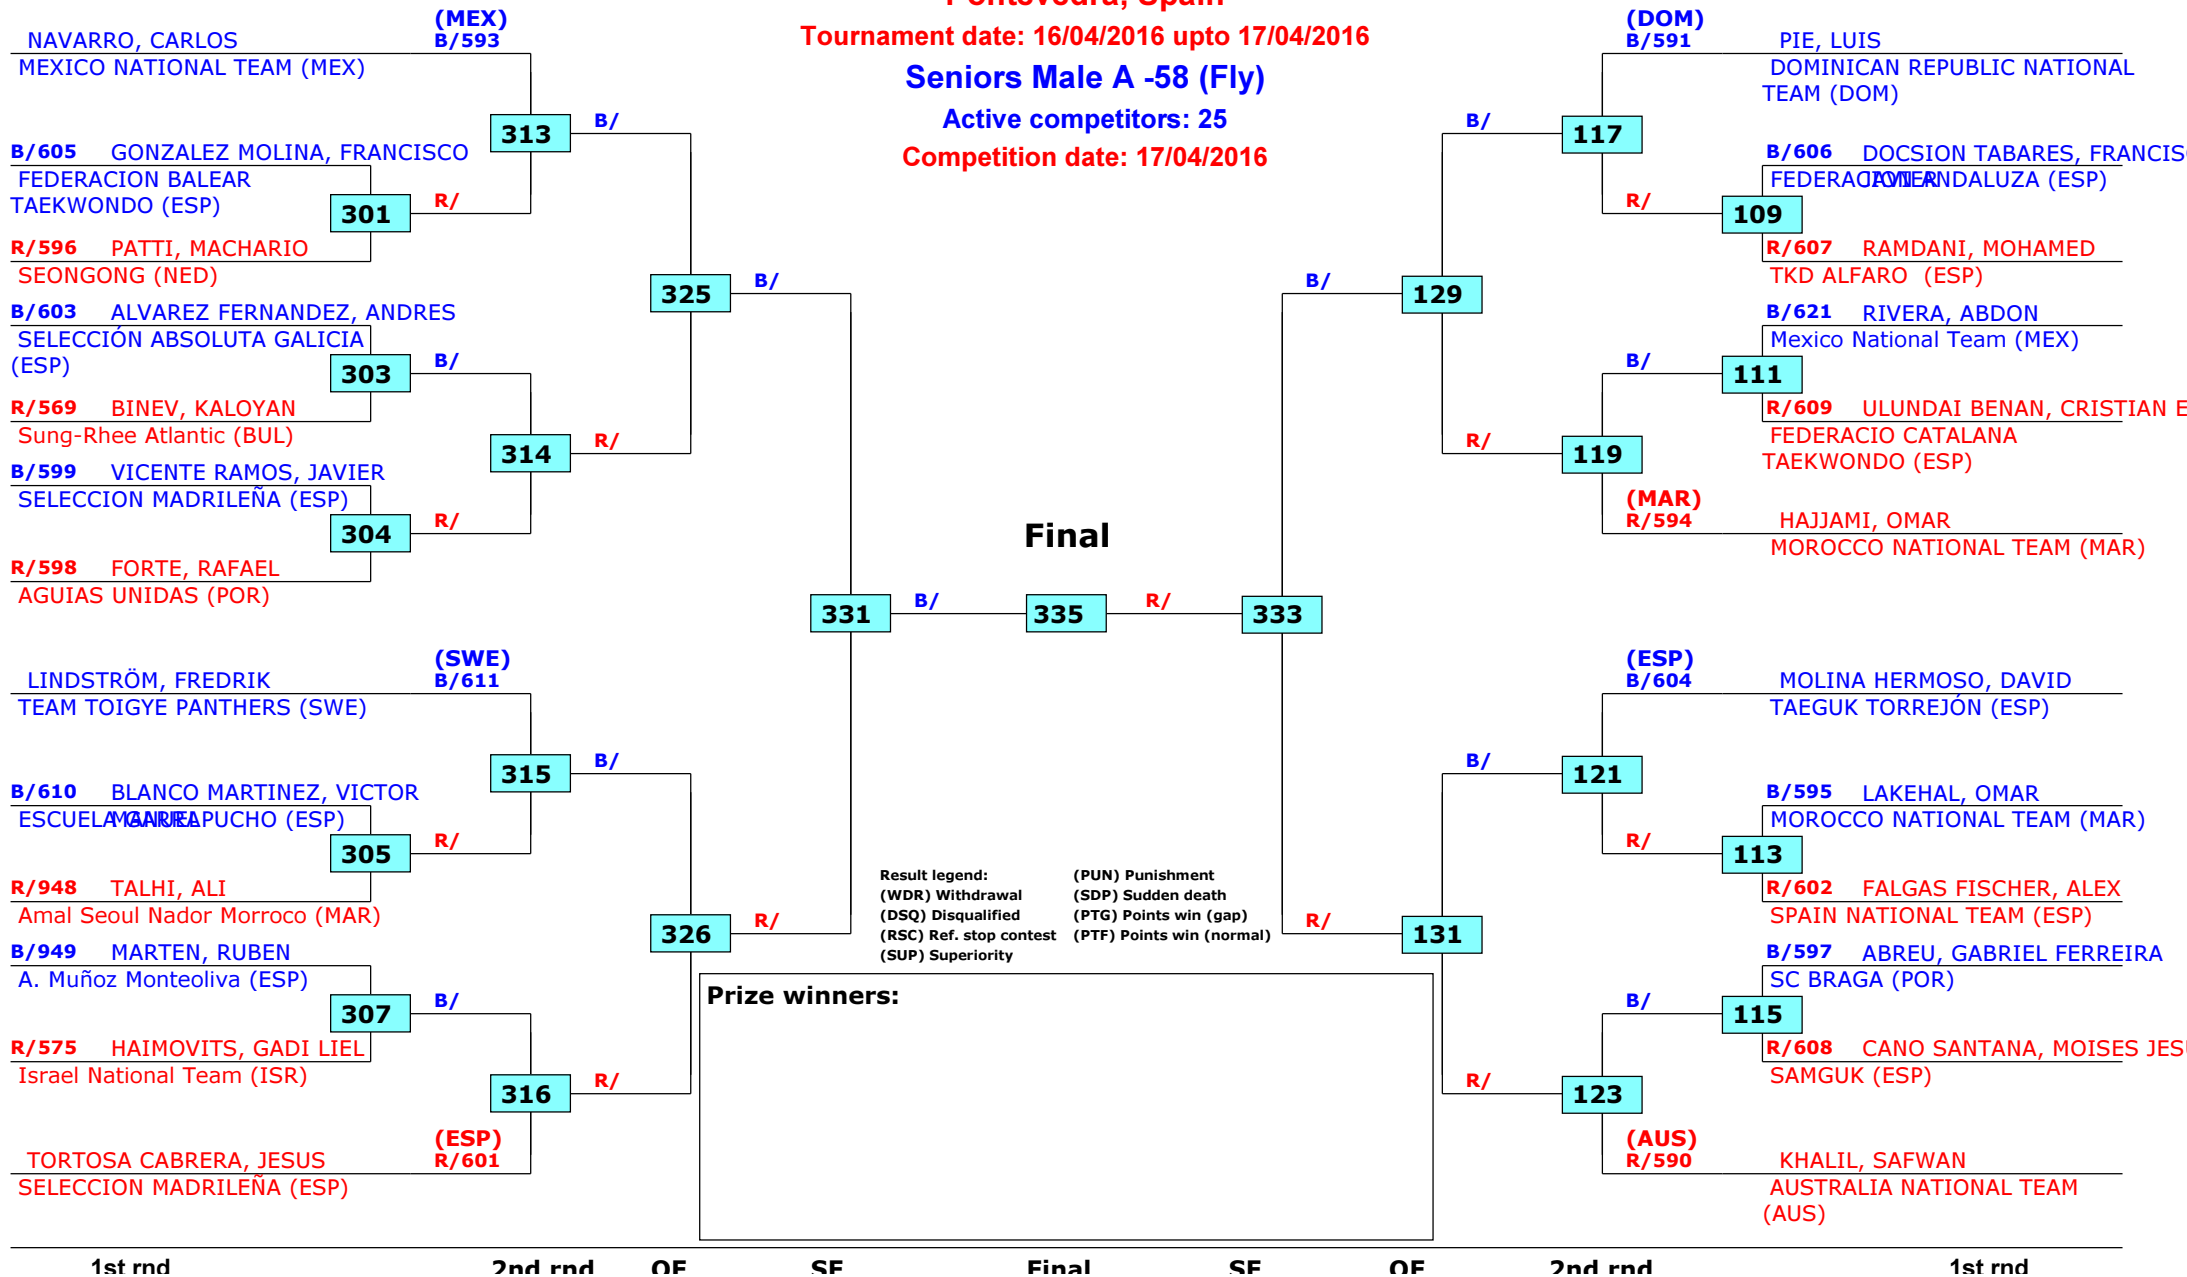

Prize winners:

1st rnd

QF

SF

Final

SF

QF

1st rnd

14th Spanish Taekwondo Open 2016

Pontevedra, Spain

Tournament date: 16/04/2016 upto 17/04/2016

Seniors Male A -58 (Fly)

Active competitors: 25

Competition date: 17/04/2016

14th Spanish Taekwondo Open 2016

Pontevedra, Spain

Tournament date: 16/04/2016 upto 17/04/2016

Seniors Male A -63 (Bantam)

Active competitors: 31

Competition date: 17/04/2016

14th Spanish Taekwondo Open 2016

Pontevedra, Spain

Tournament date: 16/04/2016 upto 17/04/2016