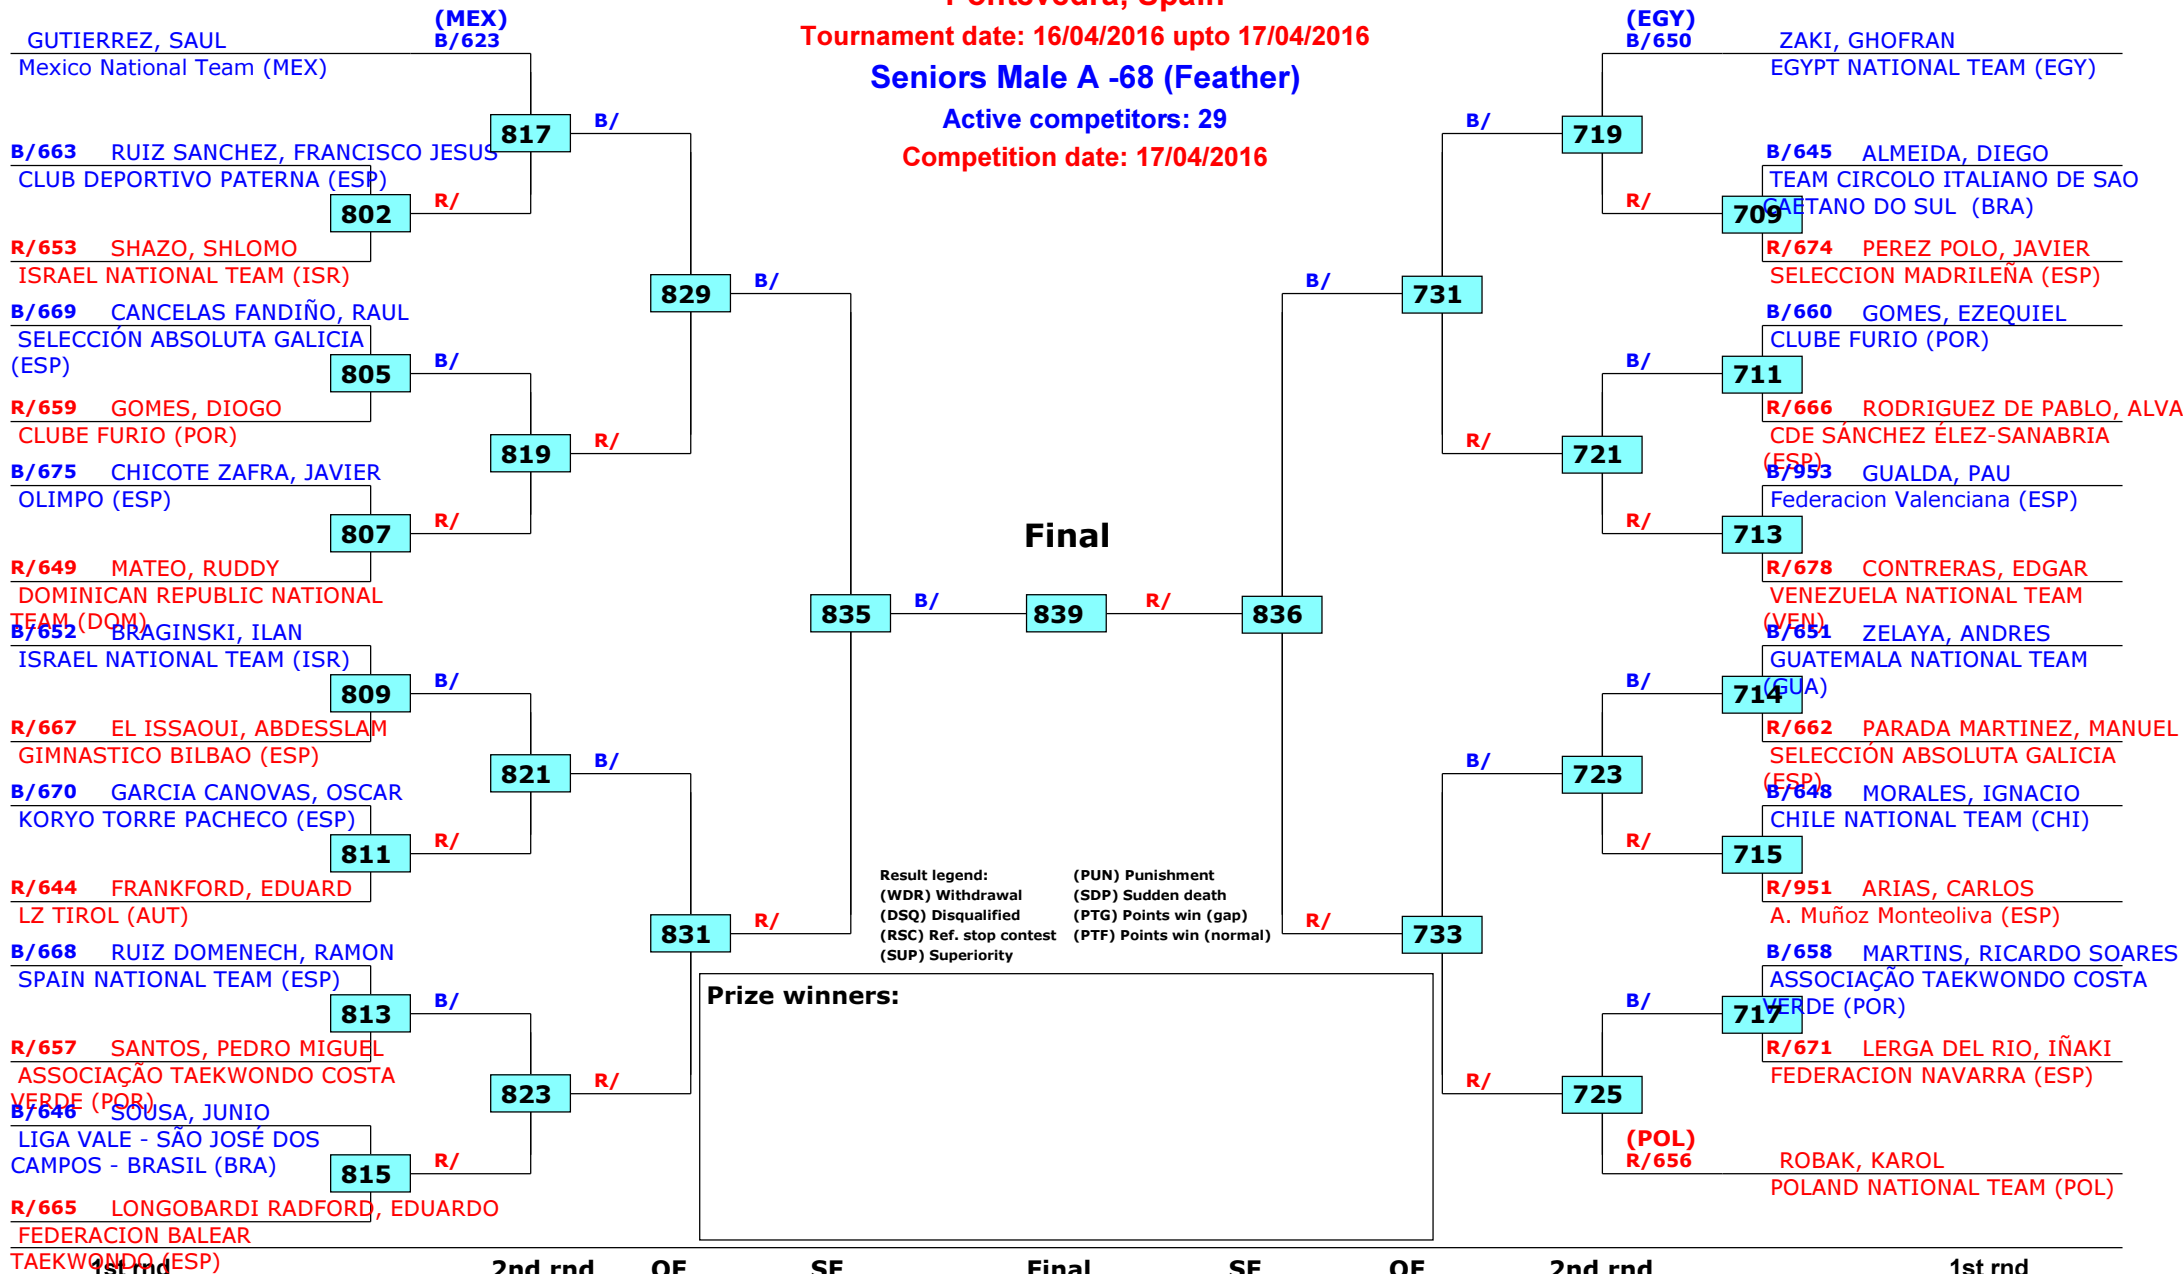

Tournament date: 16/04/2016 upto 17/04/2016

Seniors Male A -63 (Bantam)

Active competitors: 31

Competition date: 17/04/2016

14th Spanish Taekwondo Open 2016

Pontevedra, Spain

Tournament date: 16/04/2016 upto 17/04/2016

Seniors Male A -68 (Feather)

Active competitors: 29

Competition date: 17/04/2016

14th Spanish Taekwondo Open 2016

Pontevedra, Spain

Tournament date: 16/04/2016 upto 17/04/2016

Seniors Male A -74 (Light)

Active competitors: 24