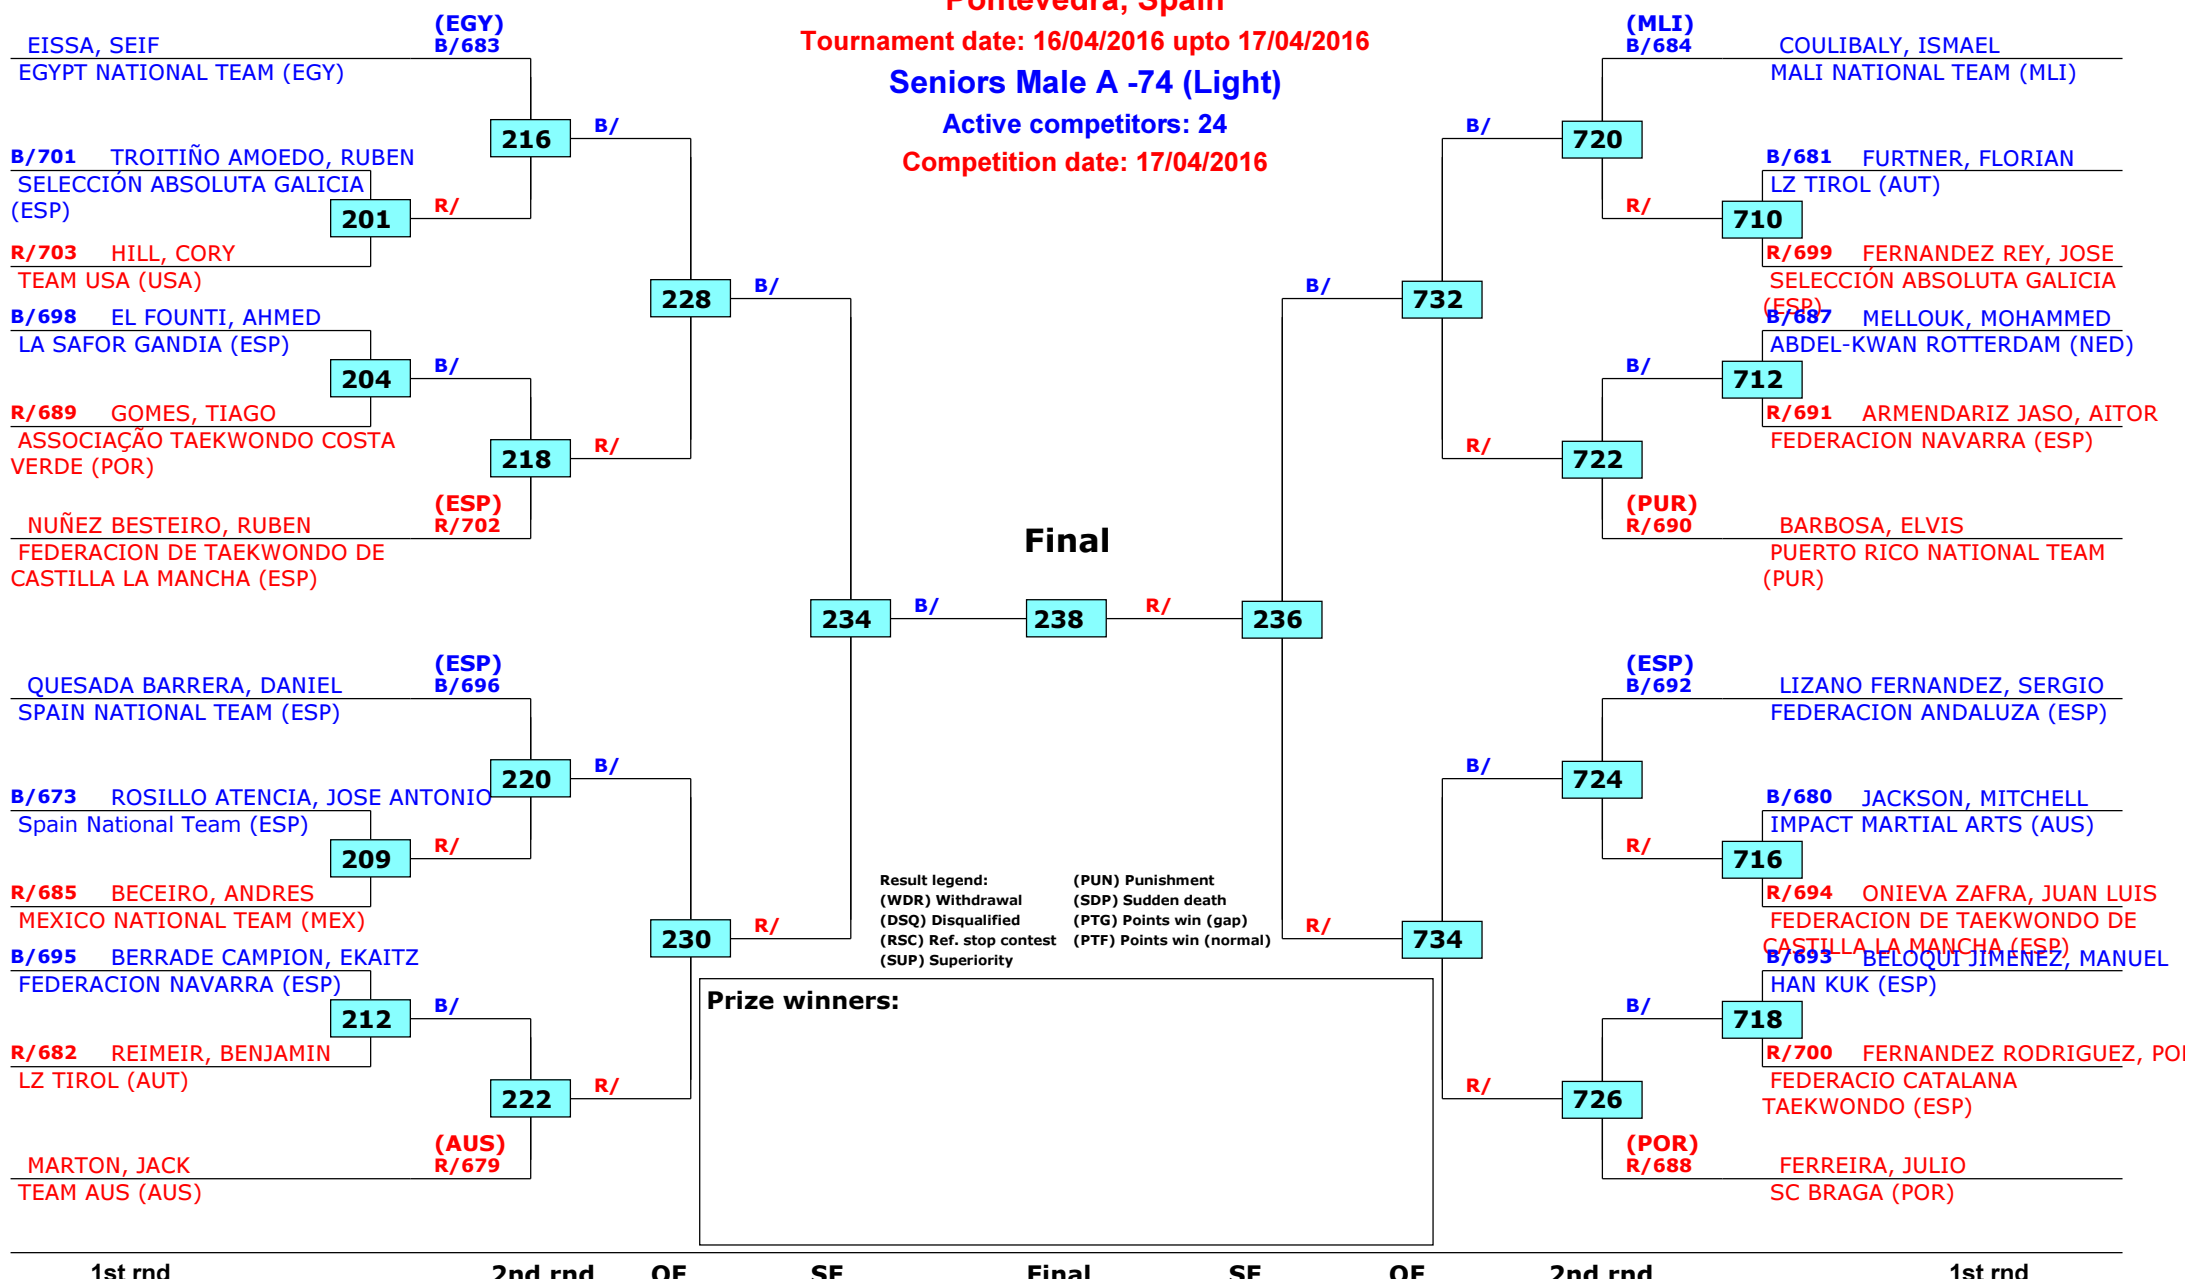

14th Spanish Taekwondo Open 2016

Pontevedra, Spain

Tournament date: 16/04/2016 upto 17/04/2016

Seniors Male A -74 (Light)

Active competitors: 24

Competition date: 17/04/2016