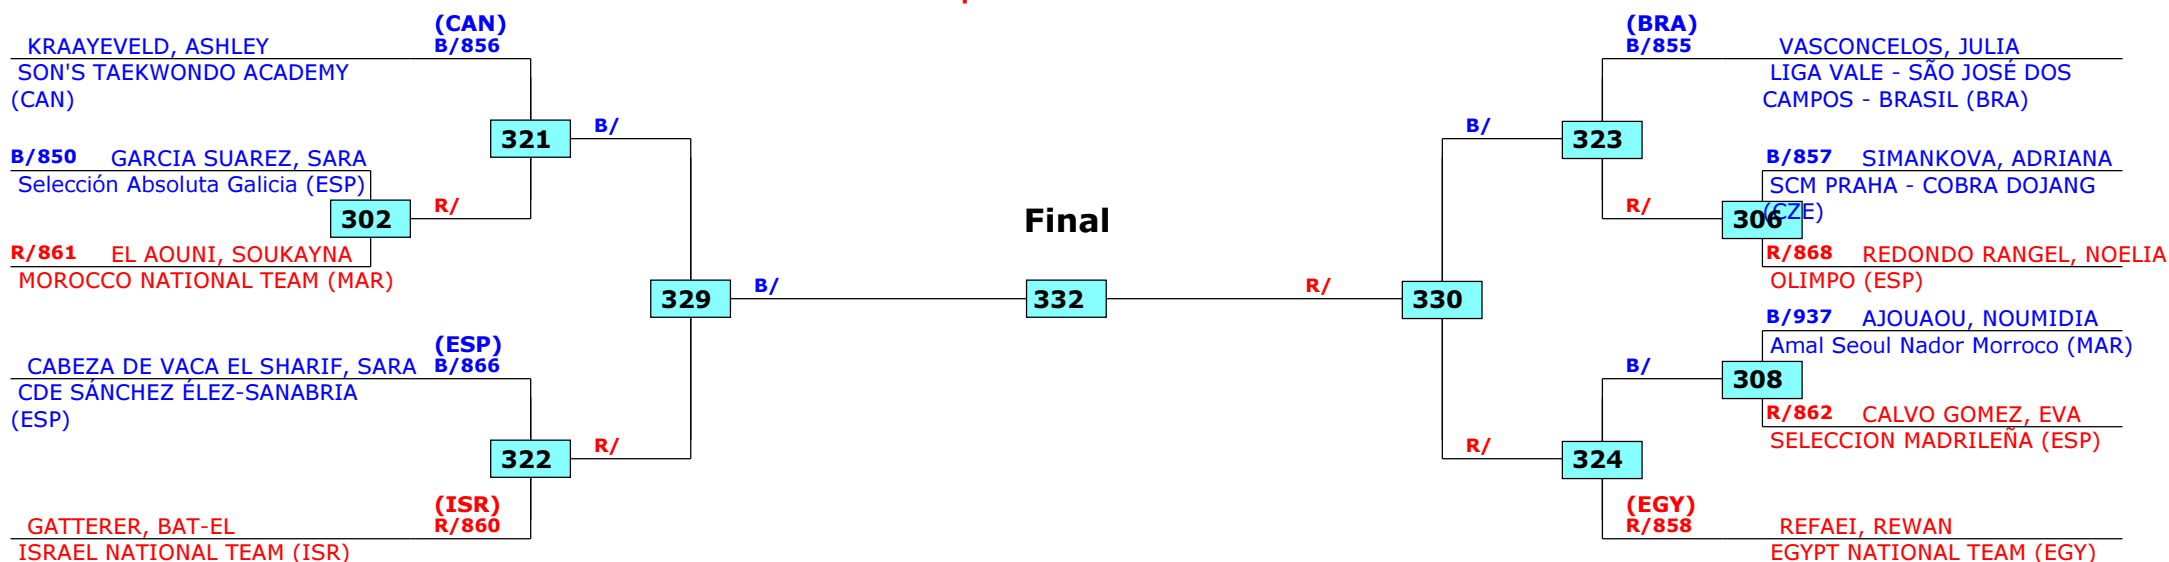

14th Spanish Taekwondo Open 2016

Pontevedra, Spain

Tournament date: 16/04/2016 upto 17/04/2016

Seniors Female A -62 (Light)

Active competitors: 11

Competition date: 17/04/2016

Result legend: (PUN) Punishment
(WDR) Withdrawal (SDP) Sudden death
(DSQ) Disqualified (PTG) Points win (gap)
(RSC) Ref. stop contest (PTF) Points win (normal)
(SUP) Superiority

Prize winners:

1st rnd

QF

SF

Final

SF

QF

1st rnd