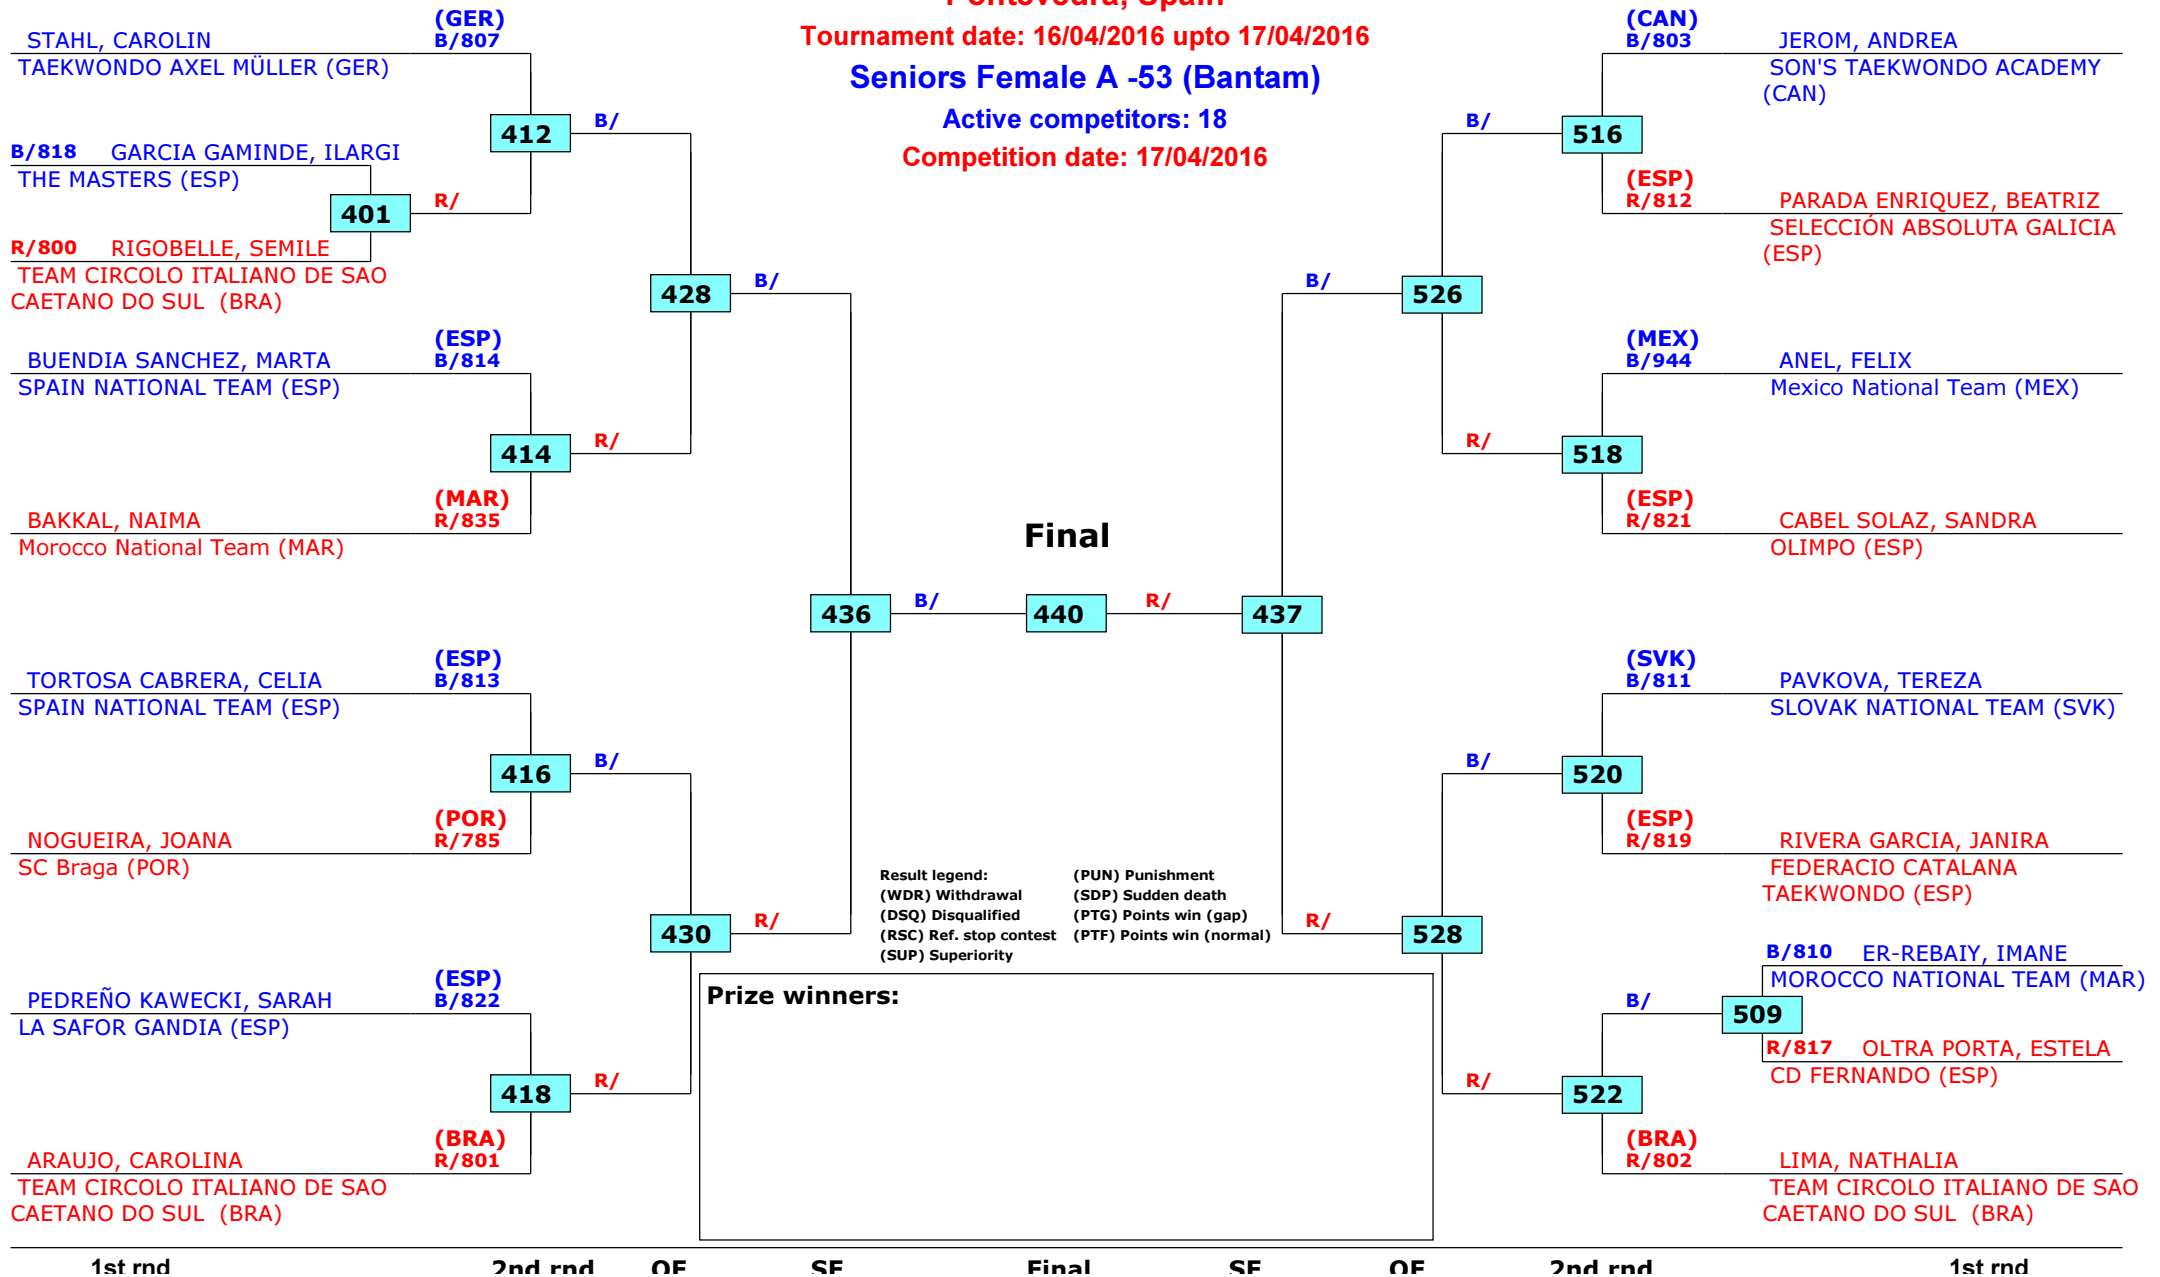

14th Spanish Taekwondo Open 2016

Pontevedra, Spain

Tournament date: 16/04/2016 upto 17/04/2016

Seniors Female A -49 (Fly)

Active competitors: 19

Competition date: 17/04/2016

14th Spanish Taekwondo Open 2016

Pontevedra, Spain

Tournament date: 16/04/2016 upto 17/04/2016

Seniors Female A -53 (Bantam)

Active competitors: 18

Competition date: 17/04/2016

14th Spanish Taekwondo Open 2016

Pontevedra, Spain

Tournament date: 16/04/2016 upto 17/04/2016

Seniors Female A -57 (Feather)

Active competitors: 25

Competition date: 17/04/2016

14th Spanish Taekwondo Open 2016

Pontevedra, Spain

Tournament date: 16/04/2016 upto 17/04/2016

Seniors Female A -62 (Light)