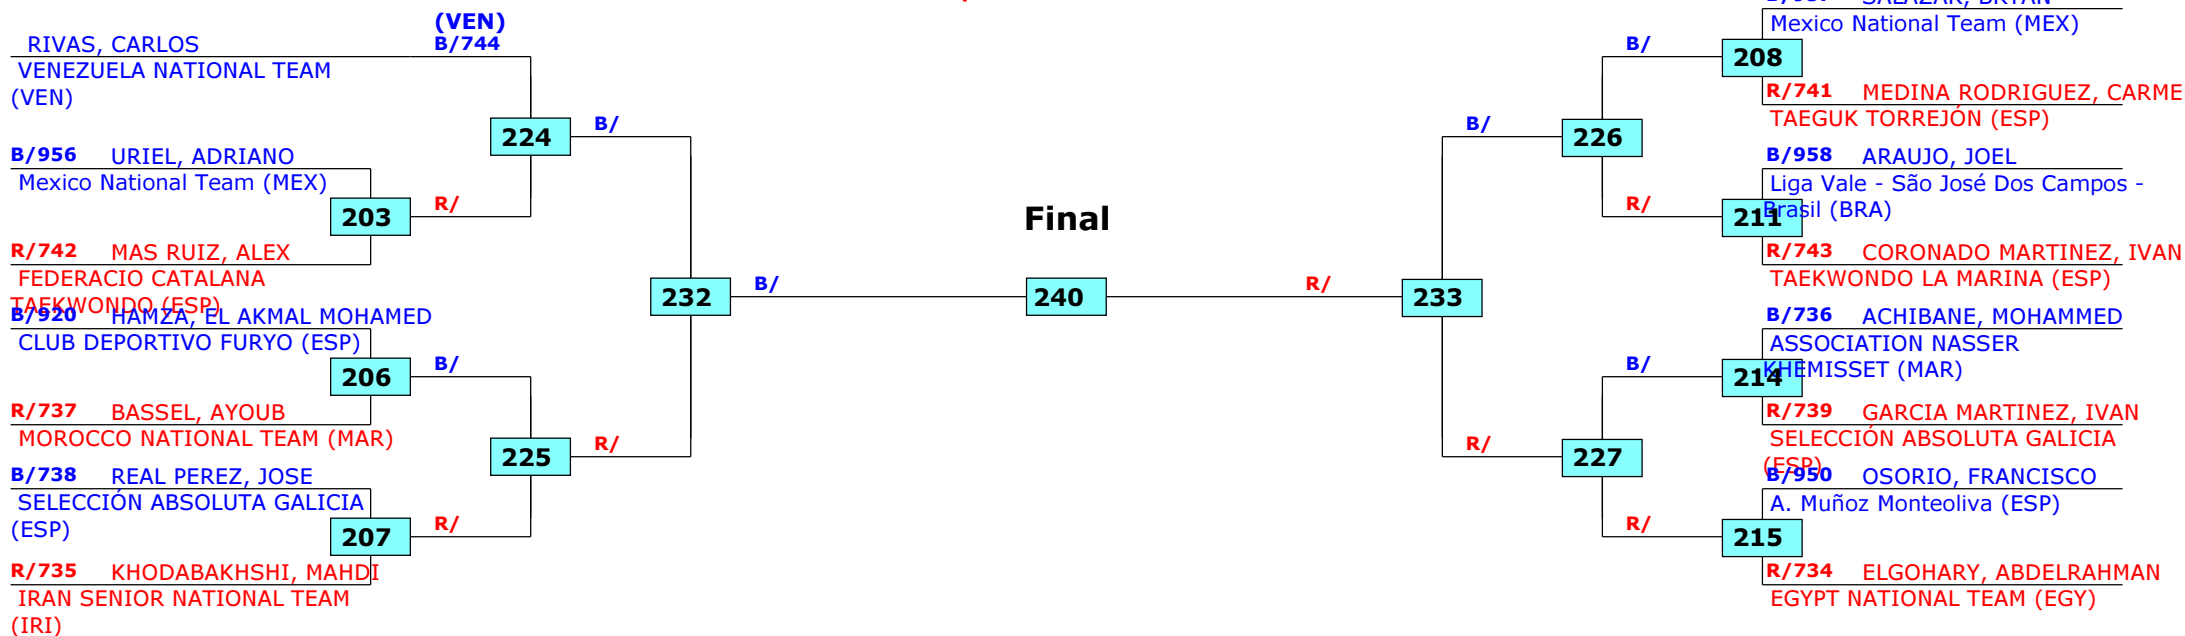

14th Spanish Taekwondo Open 2016

Pontevedra, Spain

Tournament date: 16/04/2016 upto 17/04/2016

Seniors Male A -87 (Middle)

Active competitors: 15

Competition date: 17/04/2016

Result legend: (PUN) Punishment
(WDR) Withdrawal (SDP) Sudden death
(DSQ) Disqualified (PTG) Points win (gap)
(RSC) Ref. stop contest (PTF) Points win (normal)
(SUP) Superiority

Prize winners:

1st rnd

QF

SF

Final

SF

QF

1st rnd