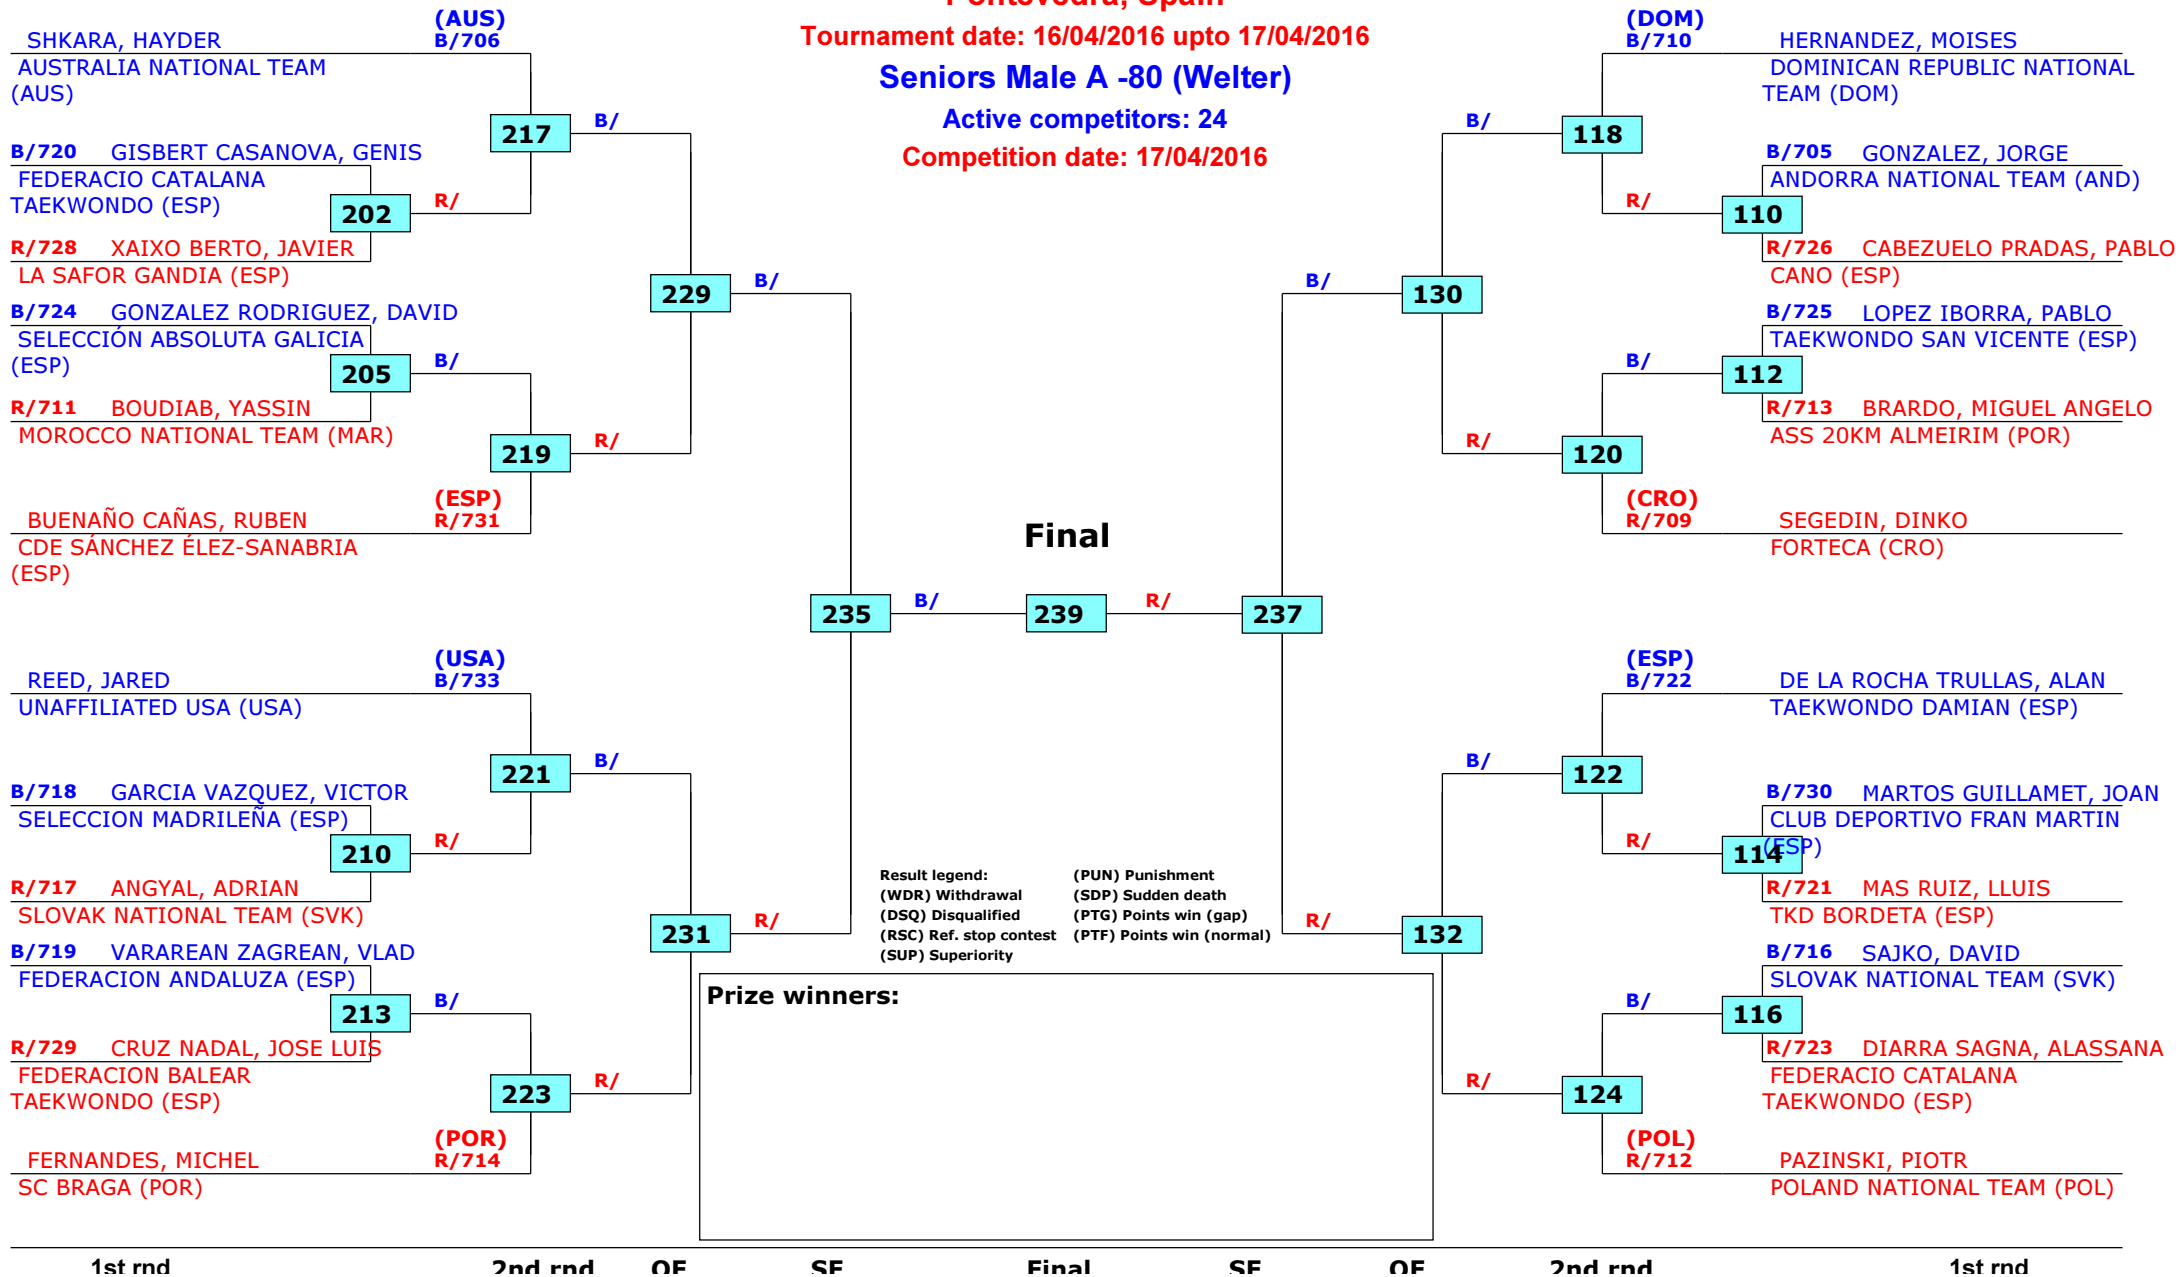

Seniors Male A -68 (Feather)

Active competitors: 29

Competition date: 17/04/2016

14th Spanish Taekwondo Open 2016

Pontevedra, Spain

Tournament date: 16/04/2016 upto 17/04/2016

Seniors Male A -74 (Light)

Active competitors: 24

Competition date: 17/04/2016

14th Spanish Taekwondo Open 2016

Pontevedra, Spain

Tournament date: 16/04/2016 upto 17/04/2016

Seniors Male A -80 (Welter)

Active competitors: 24

Competition date: 17/04/2016

14th Spanish Taekwondo Open 2016

Pontevedra, Spain

Tournament date: 16/04/2016 upto 17/04/2016

Seniors Male A -87 (Middle)

Active competitors: 15

Competition date: 17/04/2016

Result legend: (PUN) Punishment
(WDR) Withdrawal (SDP) Sudden death
(DSQ) Disqualified (PTG) Points win (gap)
(RSC) Ref. stop contest (PTF) Points win (normal)
(SUP) Superiority