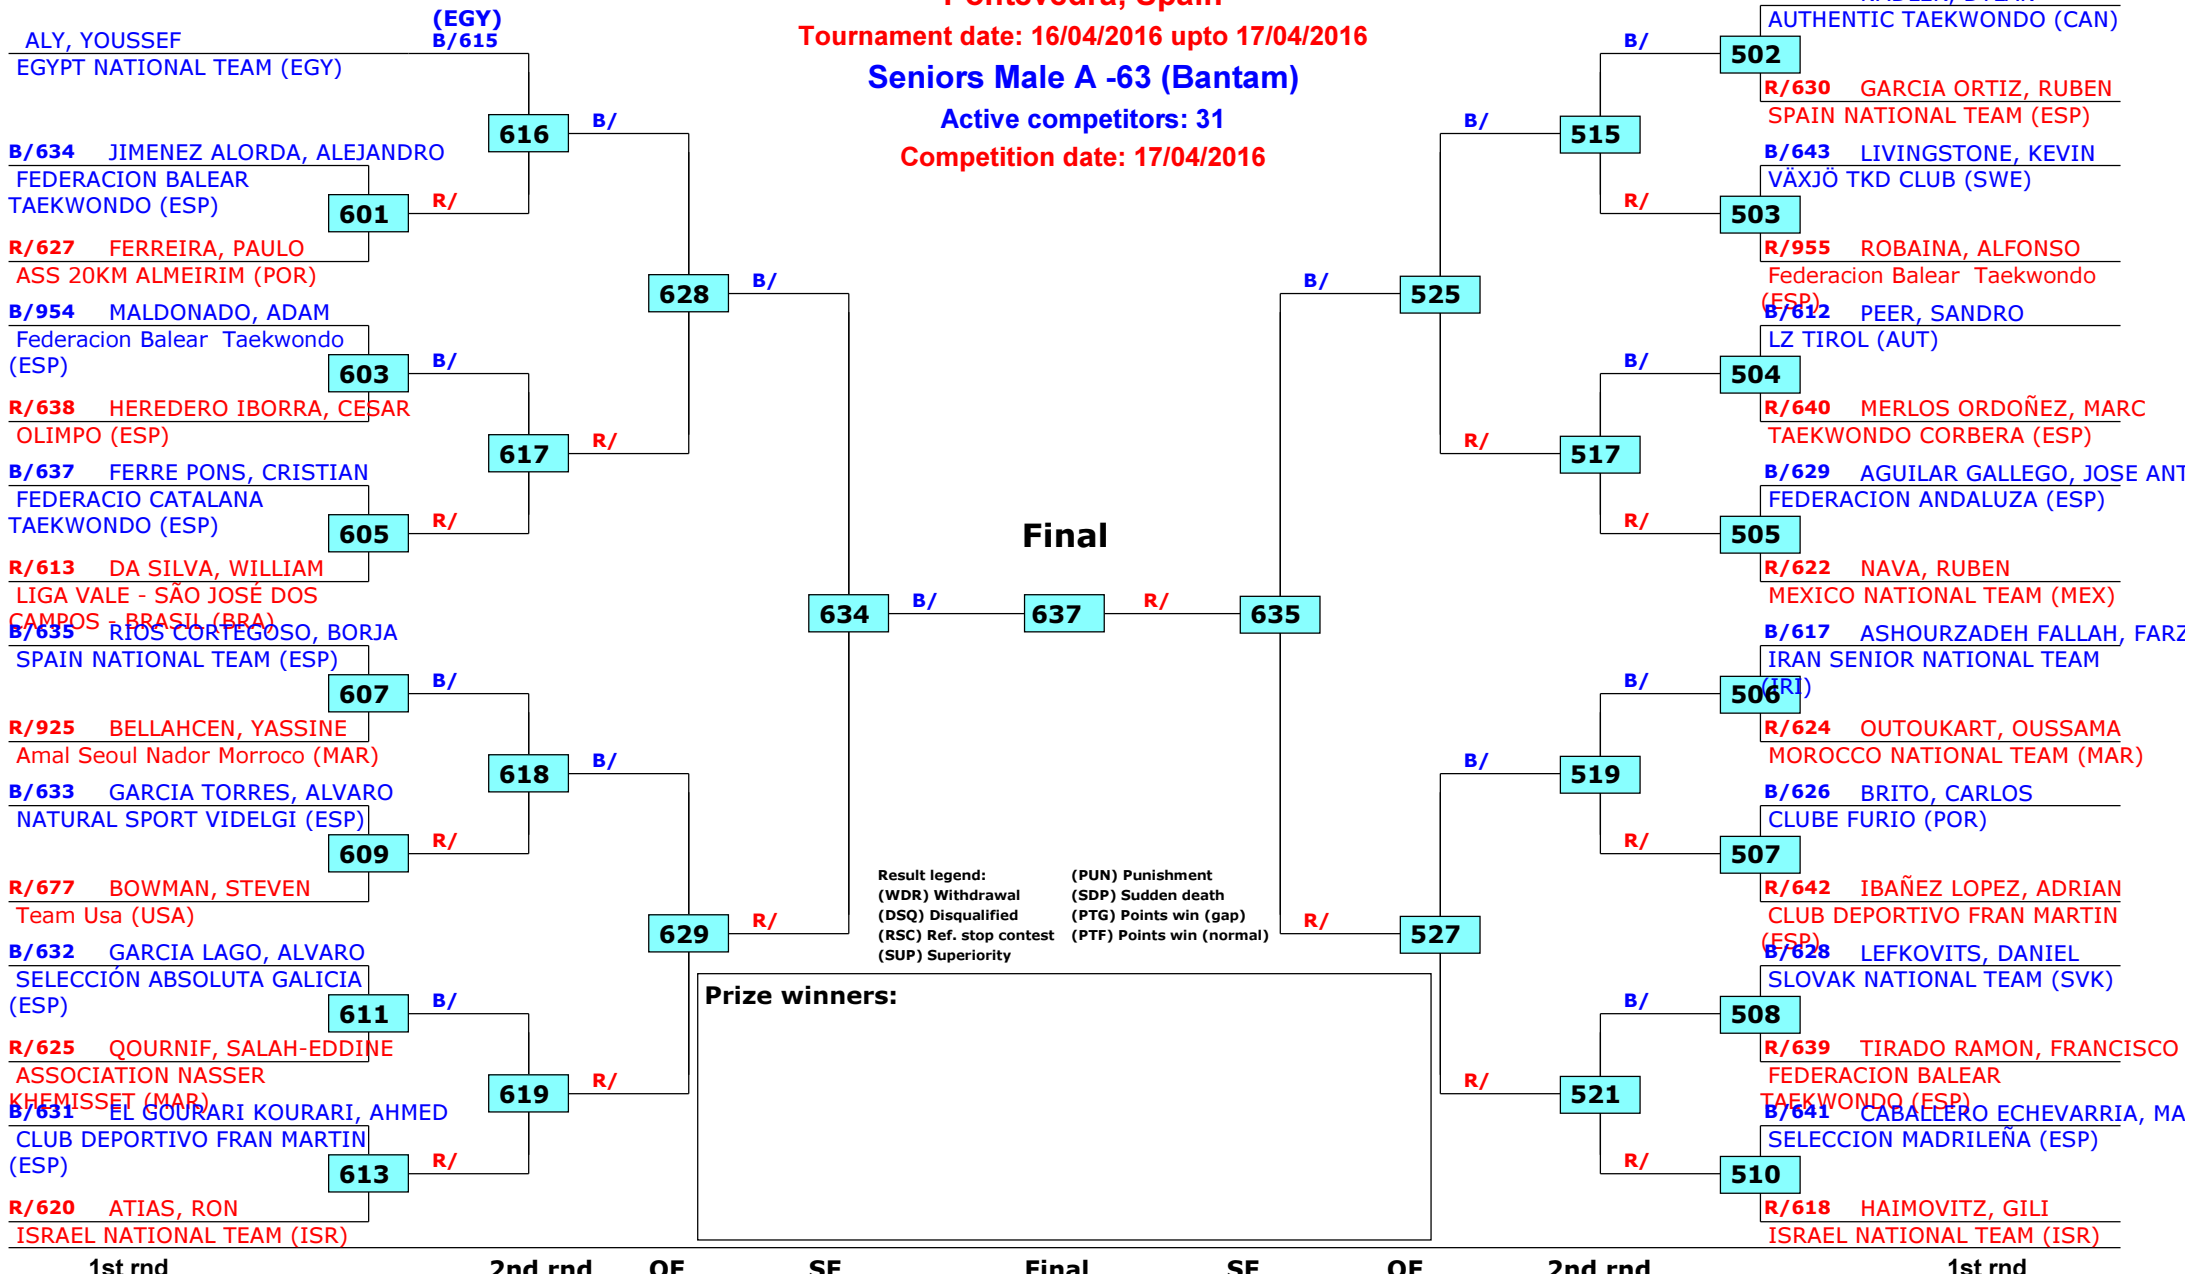

Prize winners:

1st rnd

QF

SF

Final

SF

QF

1st rnd

14th Spanish Taekwondo Open 2016

Pontevedra, Spain

Tournament date: 16/04/2016 upto 17/04/2016

Seniors Male A -58 (Fly)

Active competitors: 25

Competition date: 17/04/2016

14th Spanish Taekwondo Open 2016

Pontevedra, Spain

Tournament date: 16/04/2016 upto 17/04/2016

Seniors Male A -63 (Bantam)

Active competitors: 31

Competition date: 17/04/2016

14th Spanish Taekwondo Open 2016

Pontevedra, Spain

Tournament date: 16/04/2016 upto 17/04/2016