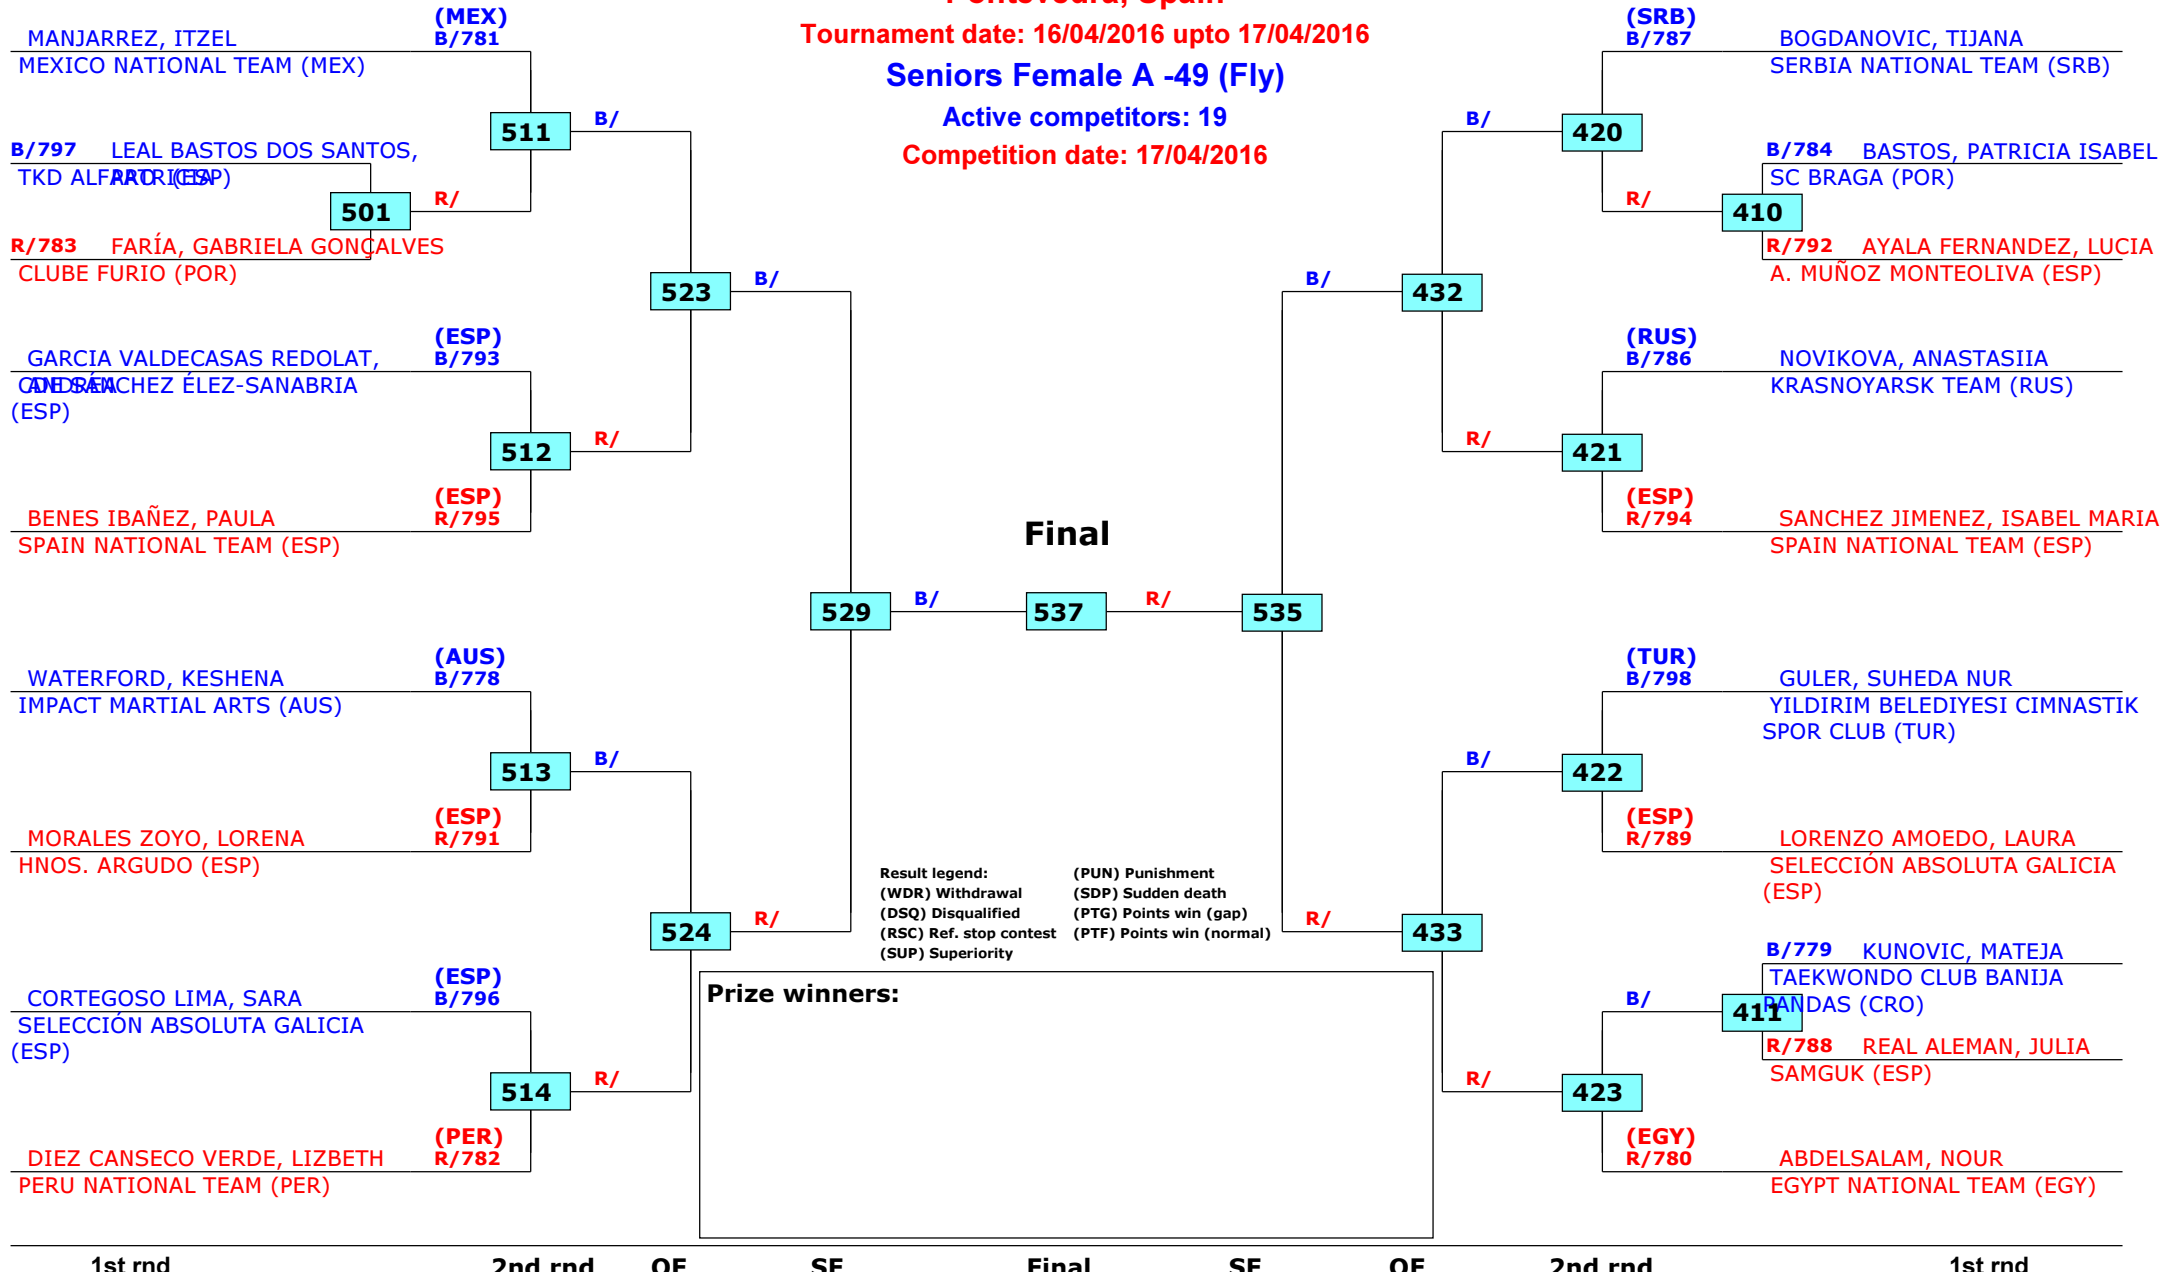

14th Spanish Taekwondo Open 2016

Pontevedra, Spain

Tournament date: 16/04/2016 upto 17/04/2016

Seniors Female A -49 (Fly)

Active competitors: 19

Competition date: 17/04/2016

14th Spanish Taekwondo Open 2016

Pontevedra, Spain

Tournament date: 16/04/2016 upto 17/04/2016

Seniors Female A -53 (Bantam)

Active competitors: 18

Competition date: 17/04/2016

14th Spanish Taekwondo Open 2016

Pontevedra, Spain

Tournament date: 16/04/2016 upto 17/04/2016

Seniors Female A -57 (Feather)

Active competitors: 25

Competition date: 17/04/2016

14th Spanish Taekwondo Open 2016

Pontevedra, Spain

Tournament date: 16/04/2016 upto 17/04/2016

Seniors Female A -62 (Light)