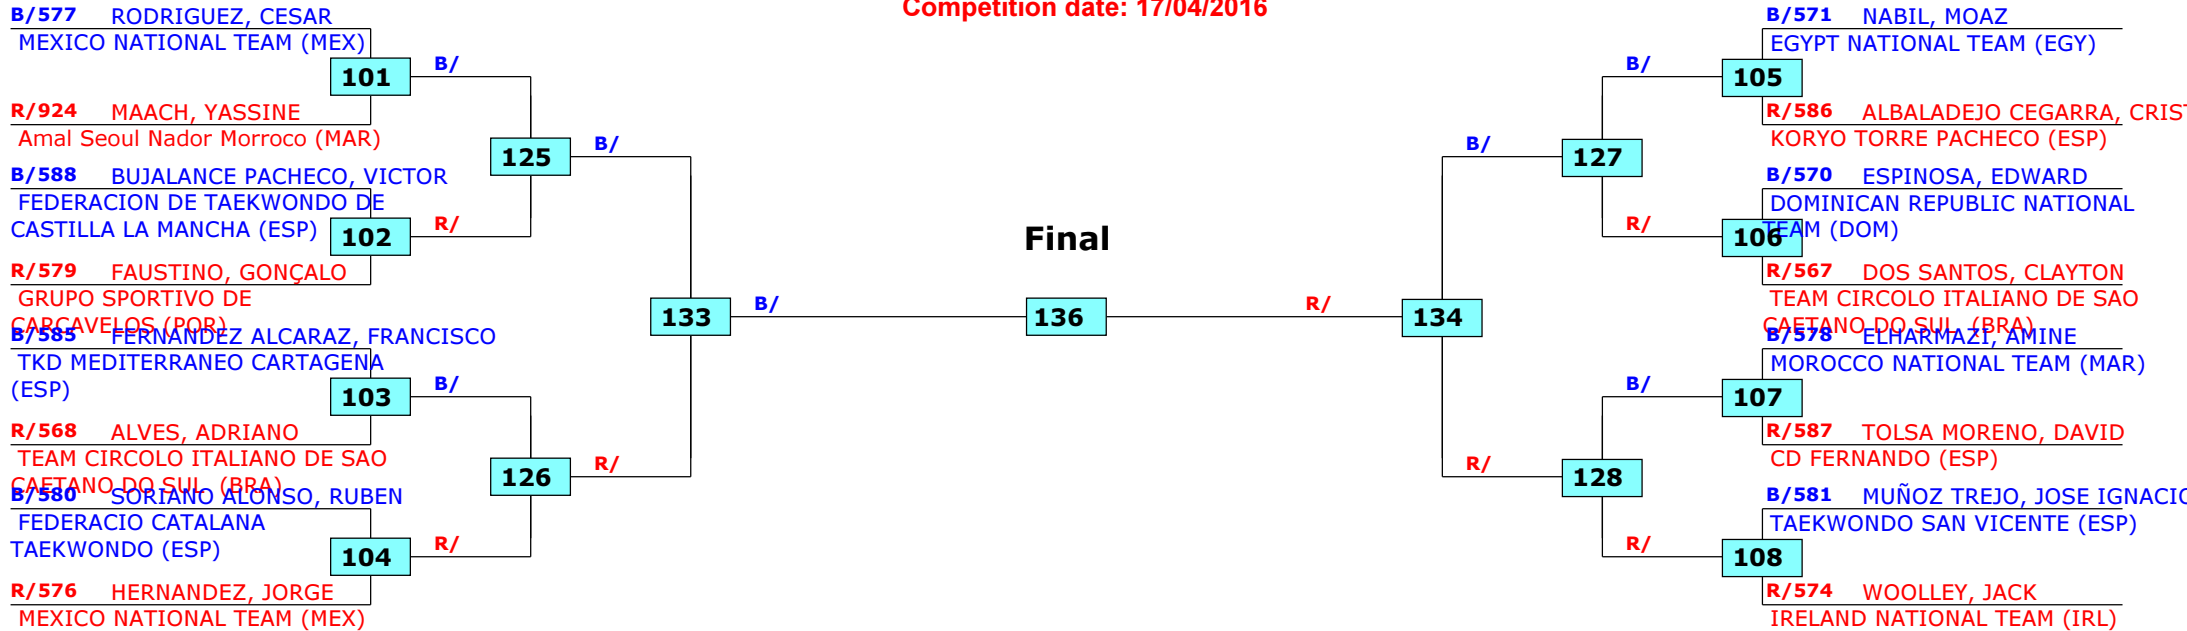

14th Spanish Taekwondo Open 2016

Pontevedra, Spain

Tournament date: 16/04/2016 upto 17/04/2016

Seniors Male A -54 (Fin)

Active competitors: 16

Competition date: 17/04/2016

Result legend: (PUN) Punishment
 (WDR) Withdrawal (SDP) Sudden death
 (DSQ) Disqualified (PTG) Points win (gap)
 (RSC) Ref. stop contest (PTF) Points win (normal)
 (SUP) Superiority

Prize winners:

1st rnd

QF

SF

Final

SF

QF

1st rnd

14th Spanish Taekwondo Open 2016

Pontevedra, Spain

Tournament date: 16/04/2016 upto 17/04/2016

Seniors Male A -58 (Fly)

Active competitors: 25

Competition date: 17/04/2016

14th Spanish Taekwondo Open 2016

Pontevedra, Spain