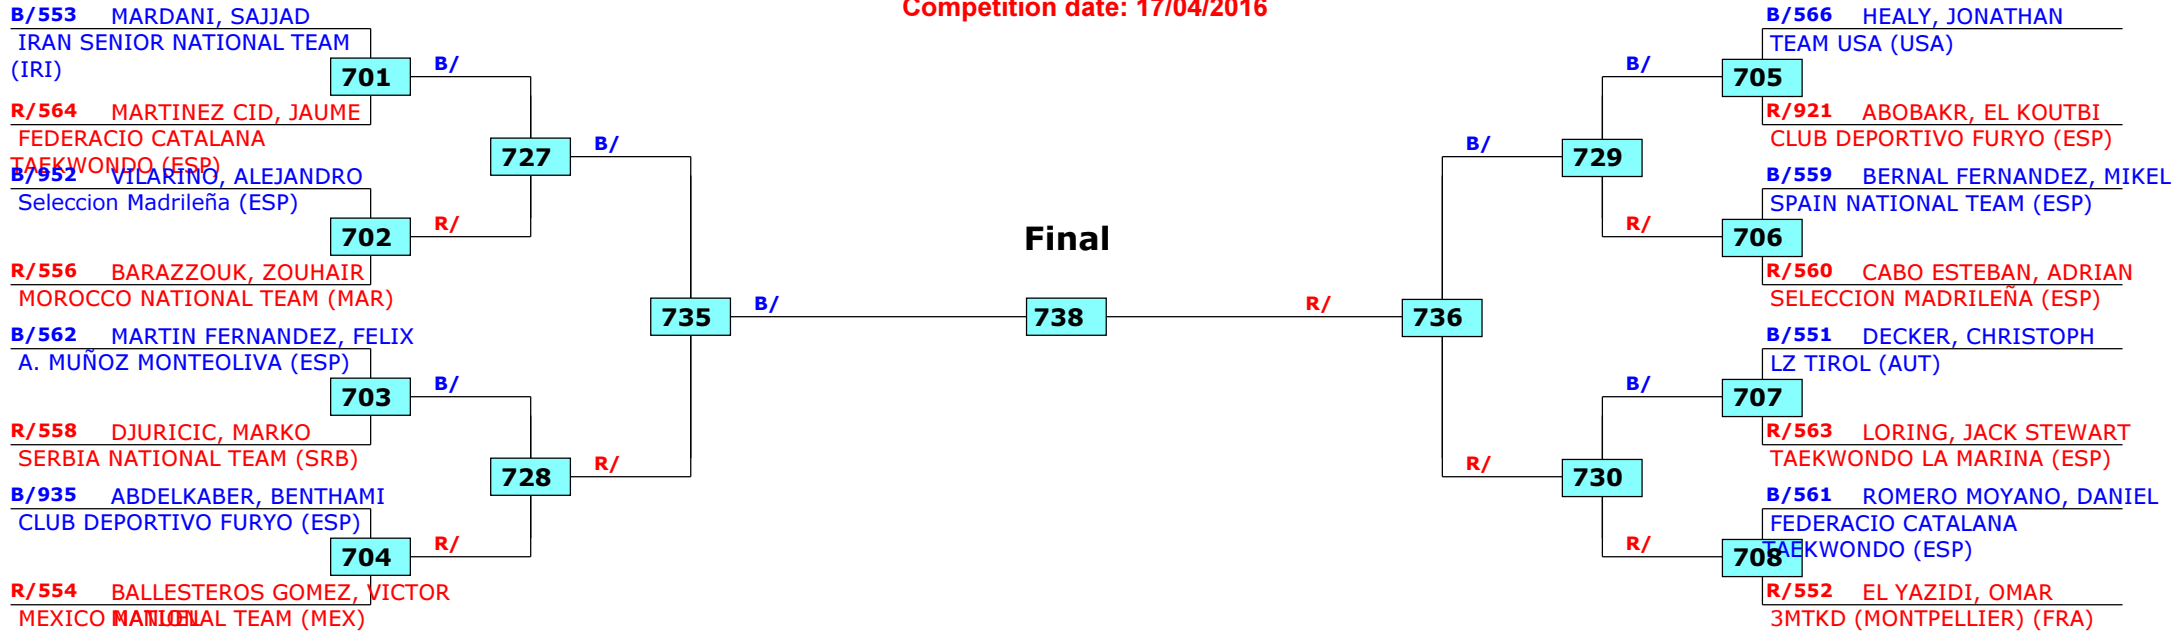

Prize winners:

1st rnd

QF

SF

Final

SF

QF

1st rnd

14th Spanish Taekwondo Open 2016

Pontevedra, Spain

Tournament date: 16/04/2016 upto 17/04/2016

Seniors Male A +87 (Heavy)

Active competitors: 16

Competition date: 17/04/2016

Result legend: (PUN) Punishment
 (WDR) Withdrawal (SDP) Sudden death
 (DSQ) Disqualified (PTG) Points win (gap)
 (RSC) Ref. stop contest (PTF) Points win (normal)
 (SUP) Superiority