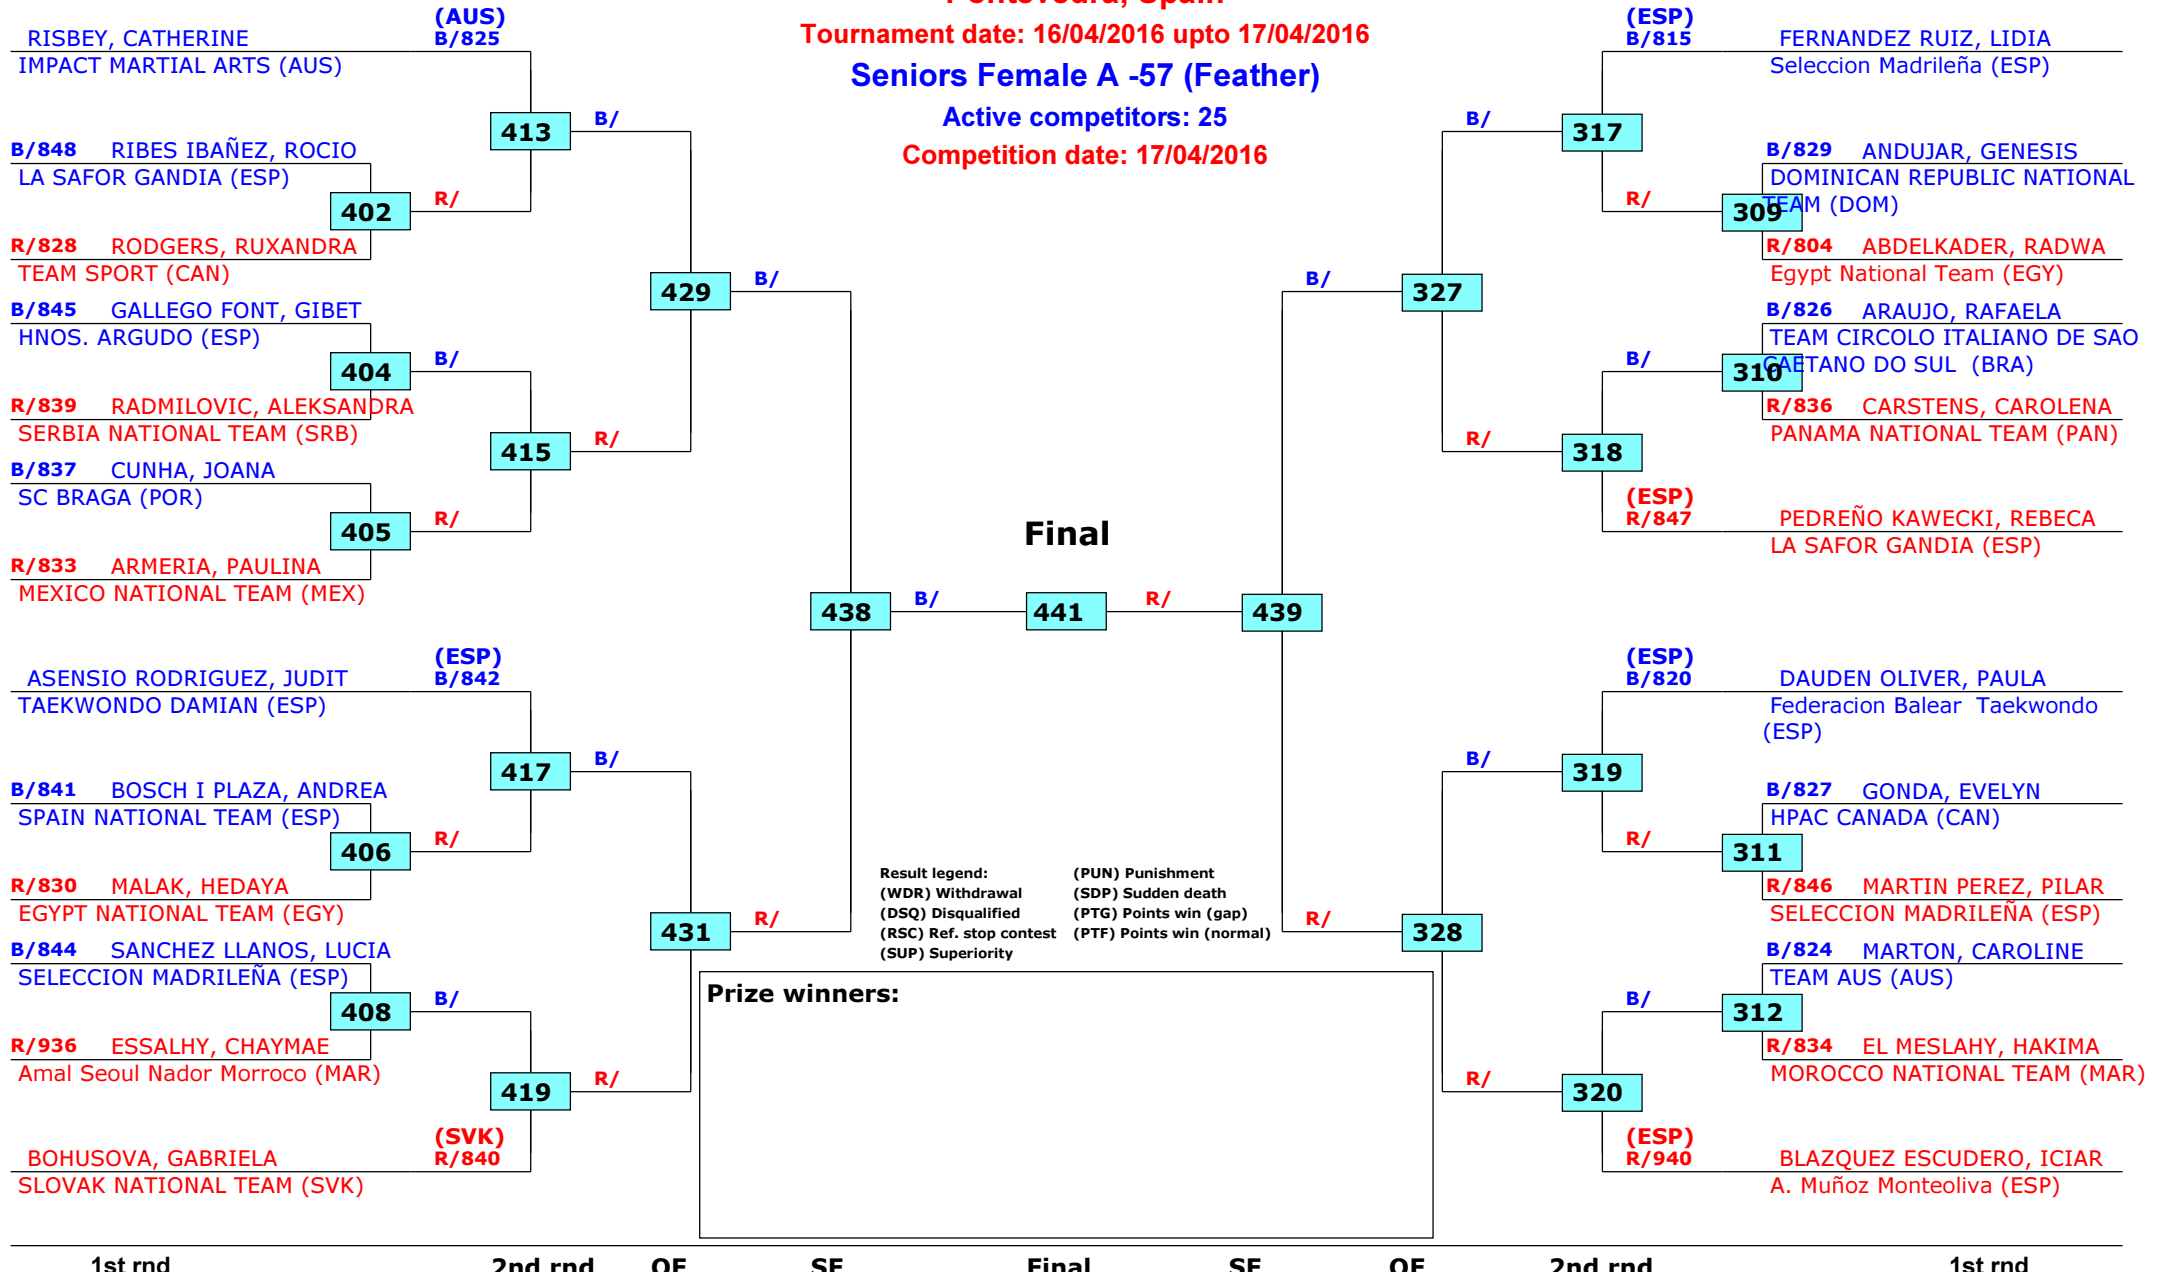

14th Spanish Taekwondo Open 2016

Pontevedra, Spain

Tournament date: 16/04/2016 upto 17/04/2016

Seniors Female A -49 (Fly)

Active competitors: 19

Competition date: 17/04/2016

14th Spanish Taekwondo Open 2016

Pontevedra, Spain

Tournament date: 16/04/2016 upto 17/04/2016

Seniors Female A -53 (Bantam)

Active competitors: 18

Competition date: 17/04/2016

14th Spanish Taekwondo Open 2016

Pontevedra, Spain

Tournament date: 16/04/2016 upto 17/04/2016

Seniors Female A -57 (Feather)

Active competitors: 25

Competition date: 17/04/2016

14th Spanish Taekwondo Open 2016

Pontevedra, Spain

Tournament date: 16/04/2016 upto 17/04/2016

Seniors Female A -62 (Light)